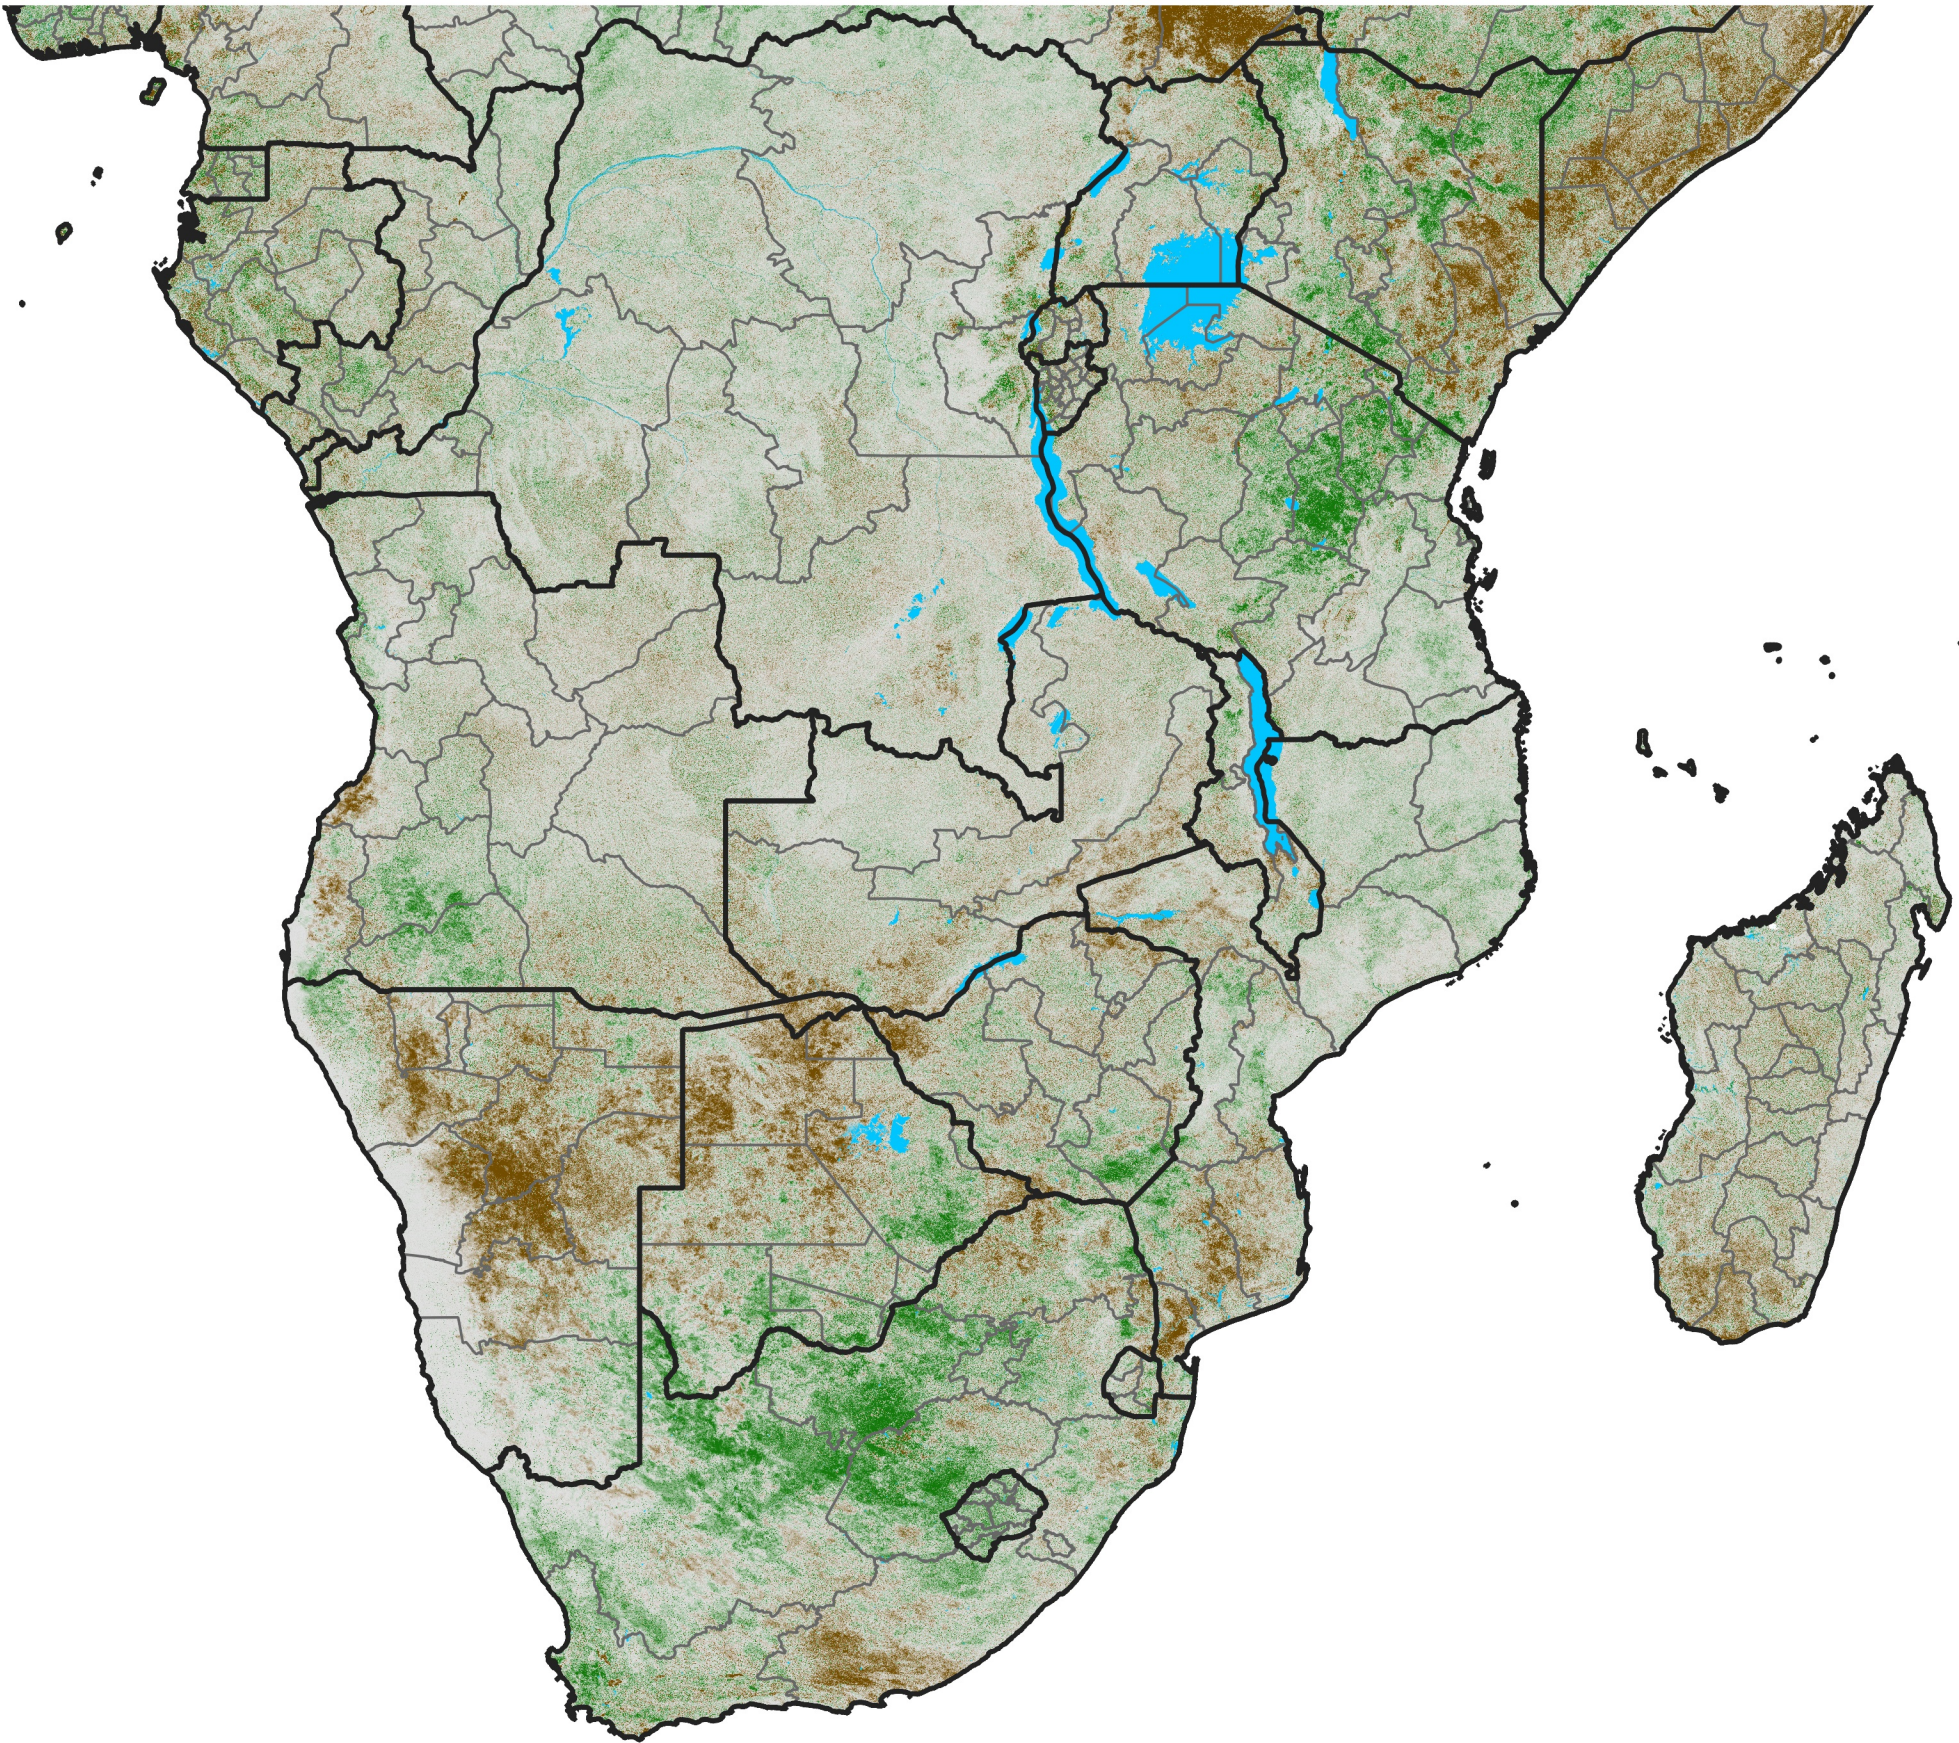

Southern Africa NDVI Difference

2016 minus 2015

Period 13 / May 01 - 10, 2016

NDVI Difference

< -0.3 -0.2 -0.1 -0.05 0.05 0.1 0.2 >0.3

Negative

No Difference

Positive