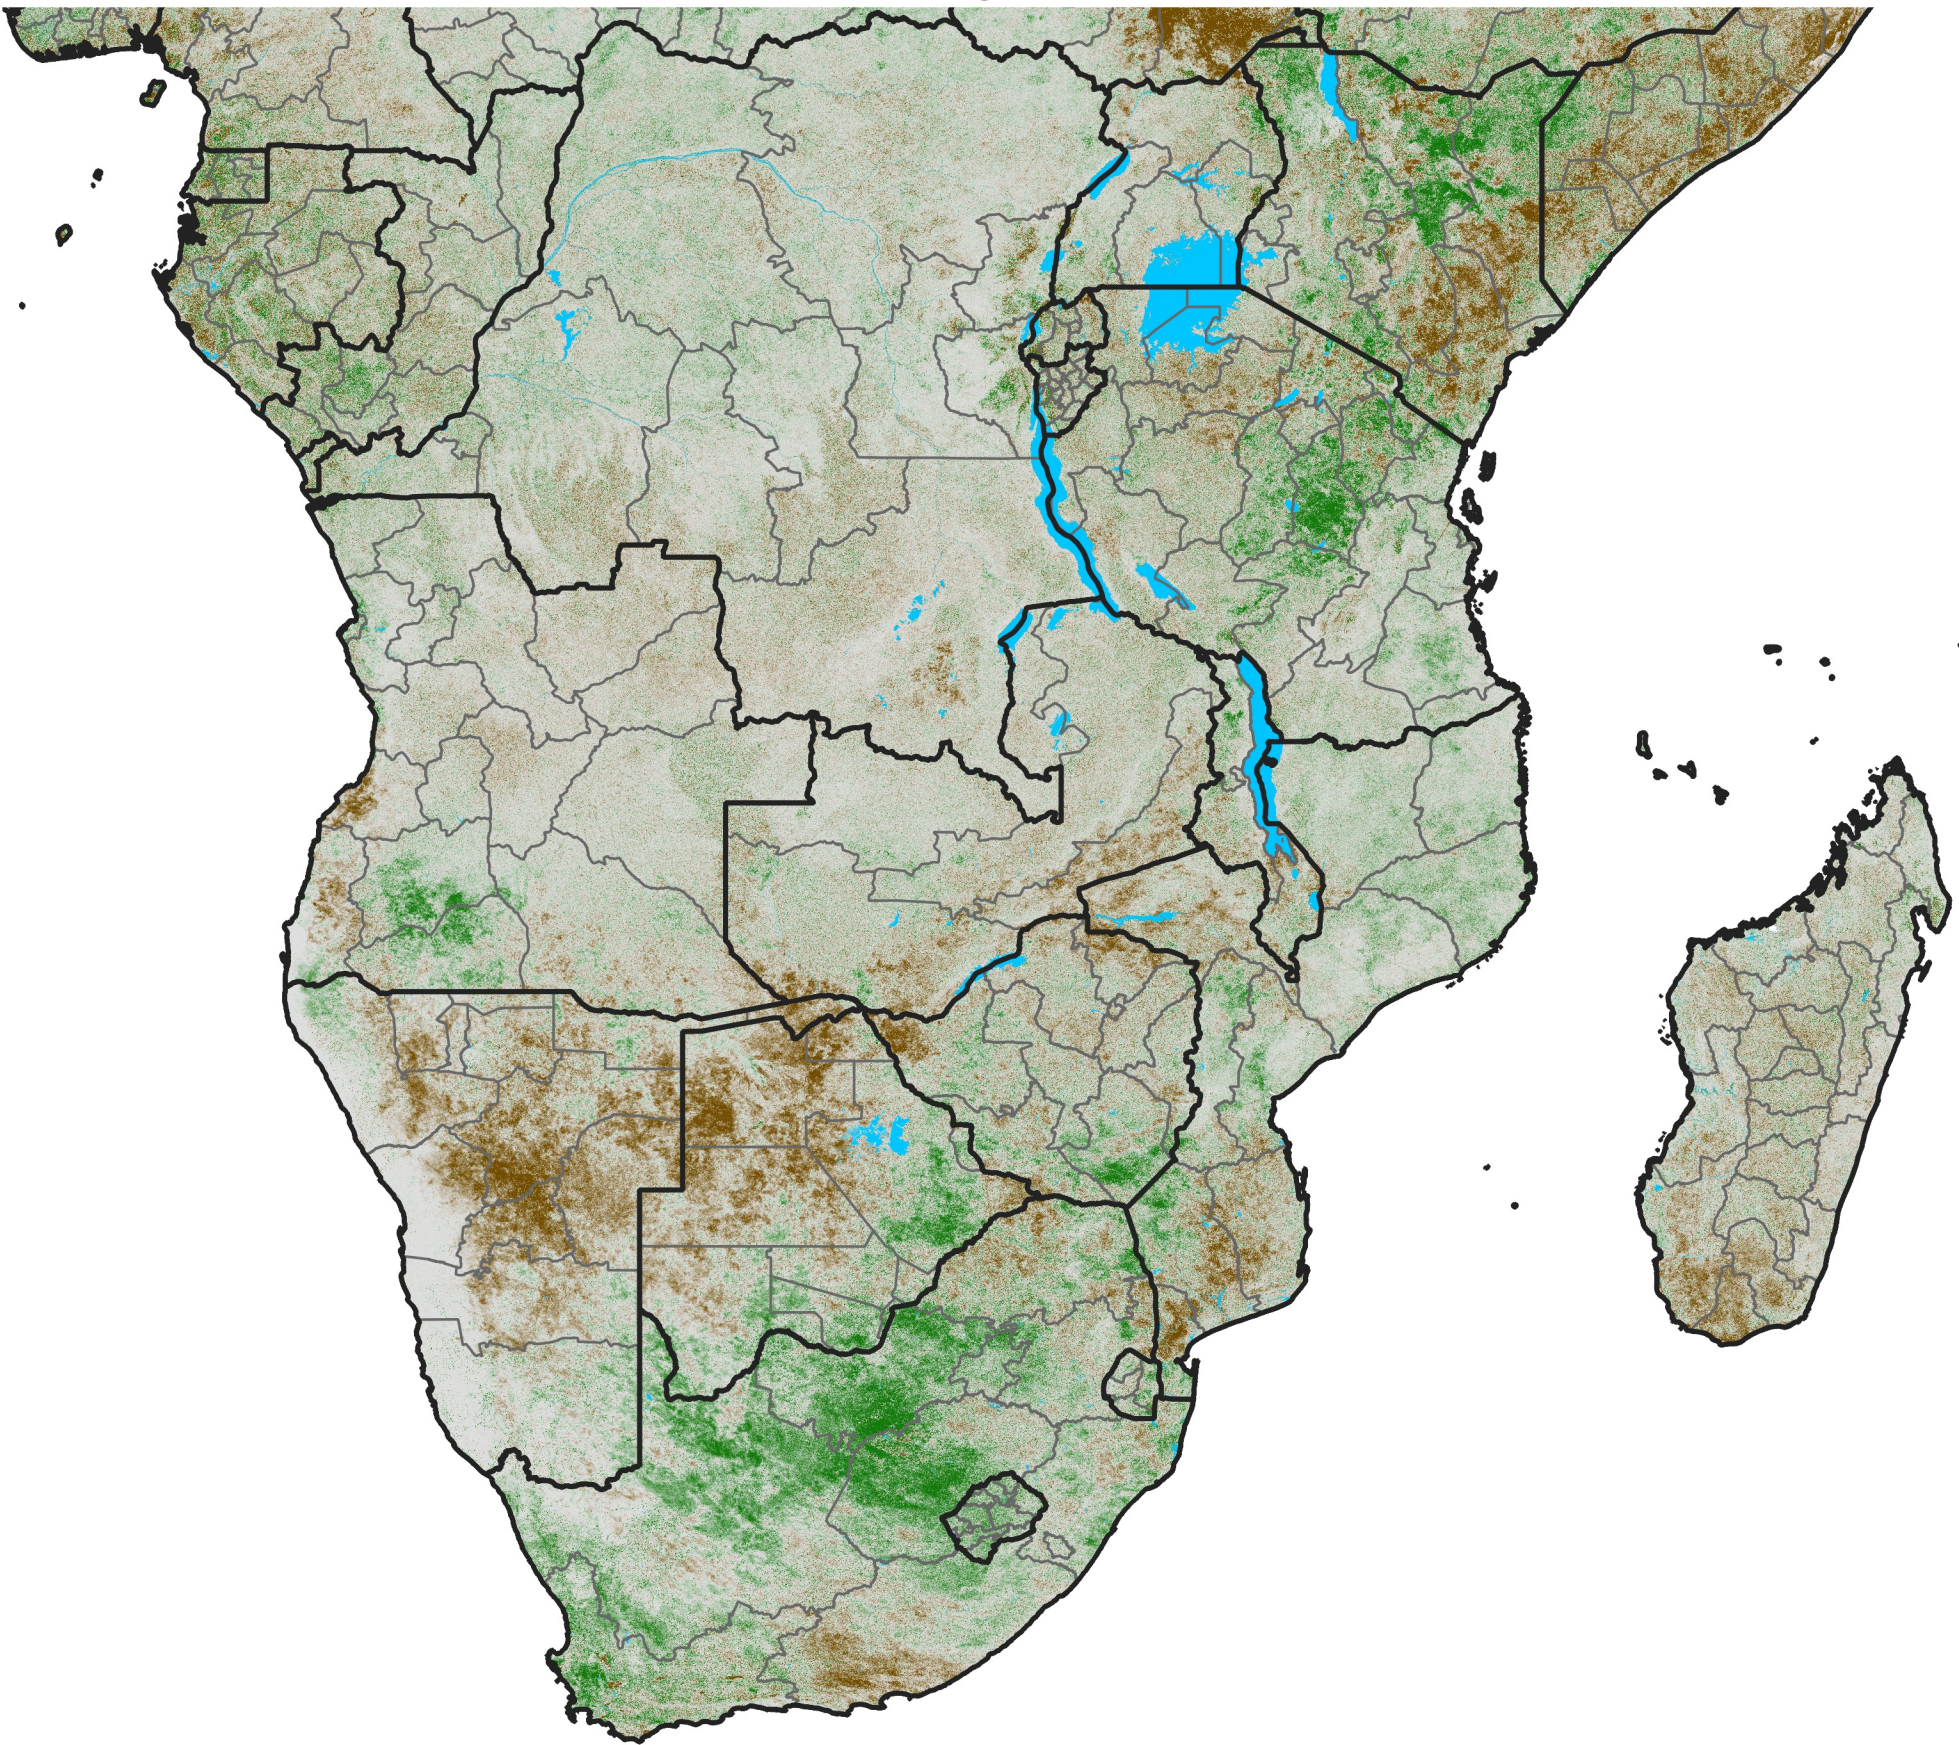

Southern Africa NDVI Difference

2016 minus 2015

Period 14 / May 11 - 20, 2016

NDVI Difference

< -0.3 -0.2 -0.1 -0.05 0.05 0.1 0.2 > 0.3

Negative

No Difference

Positive