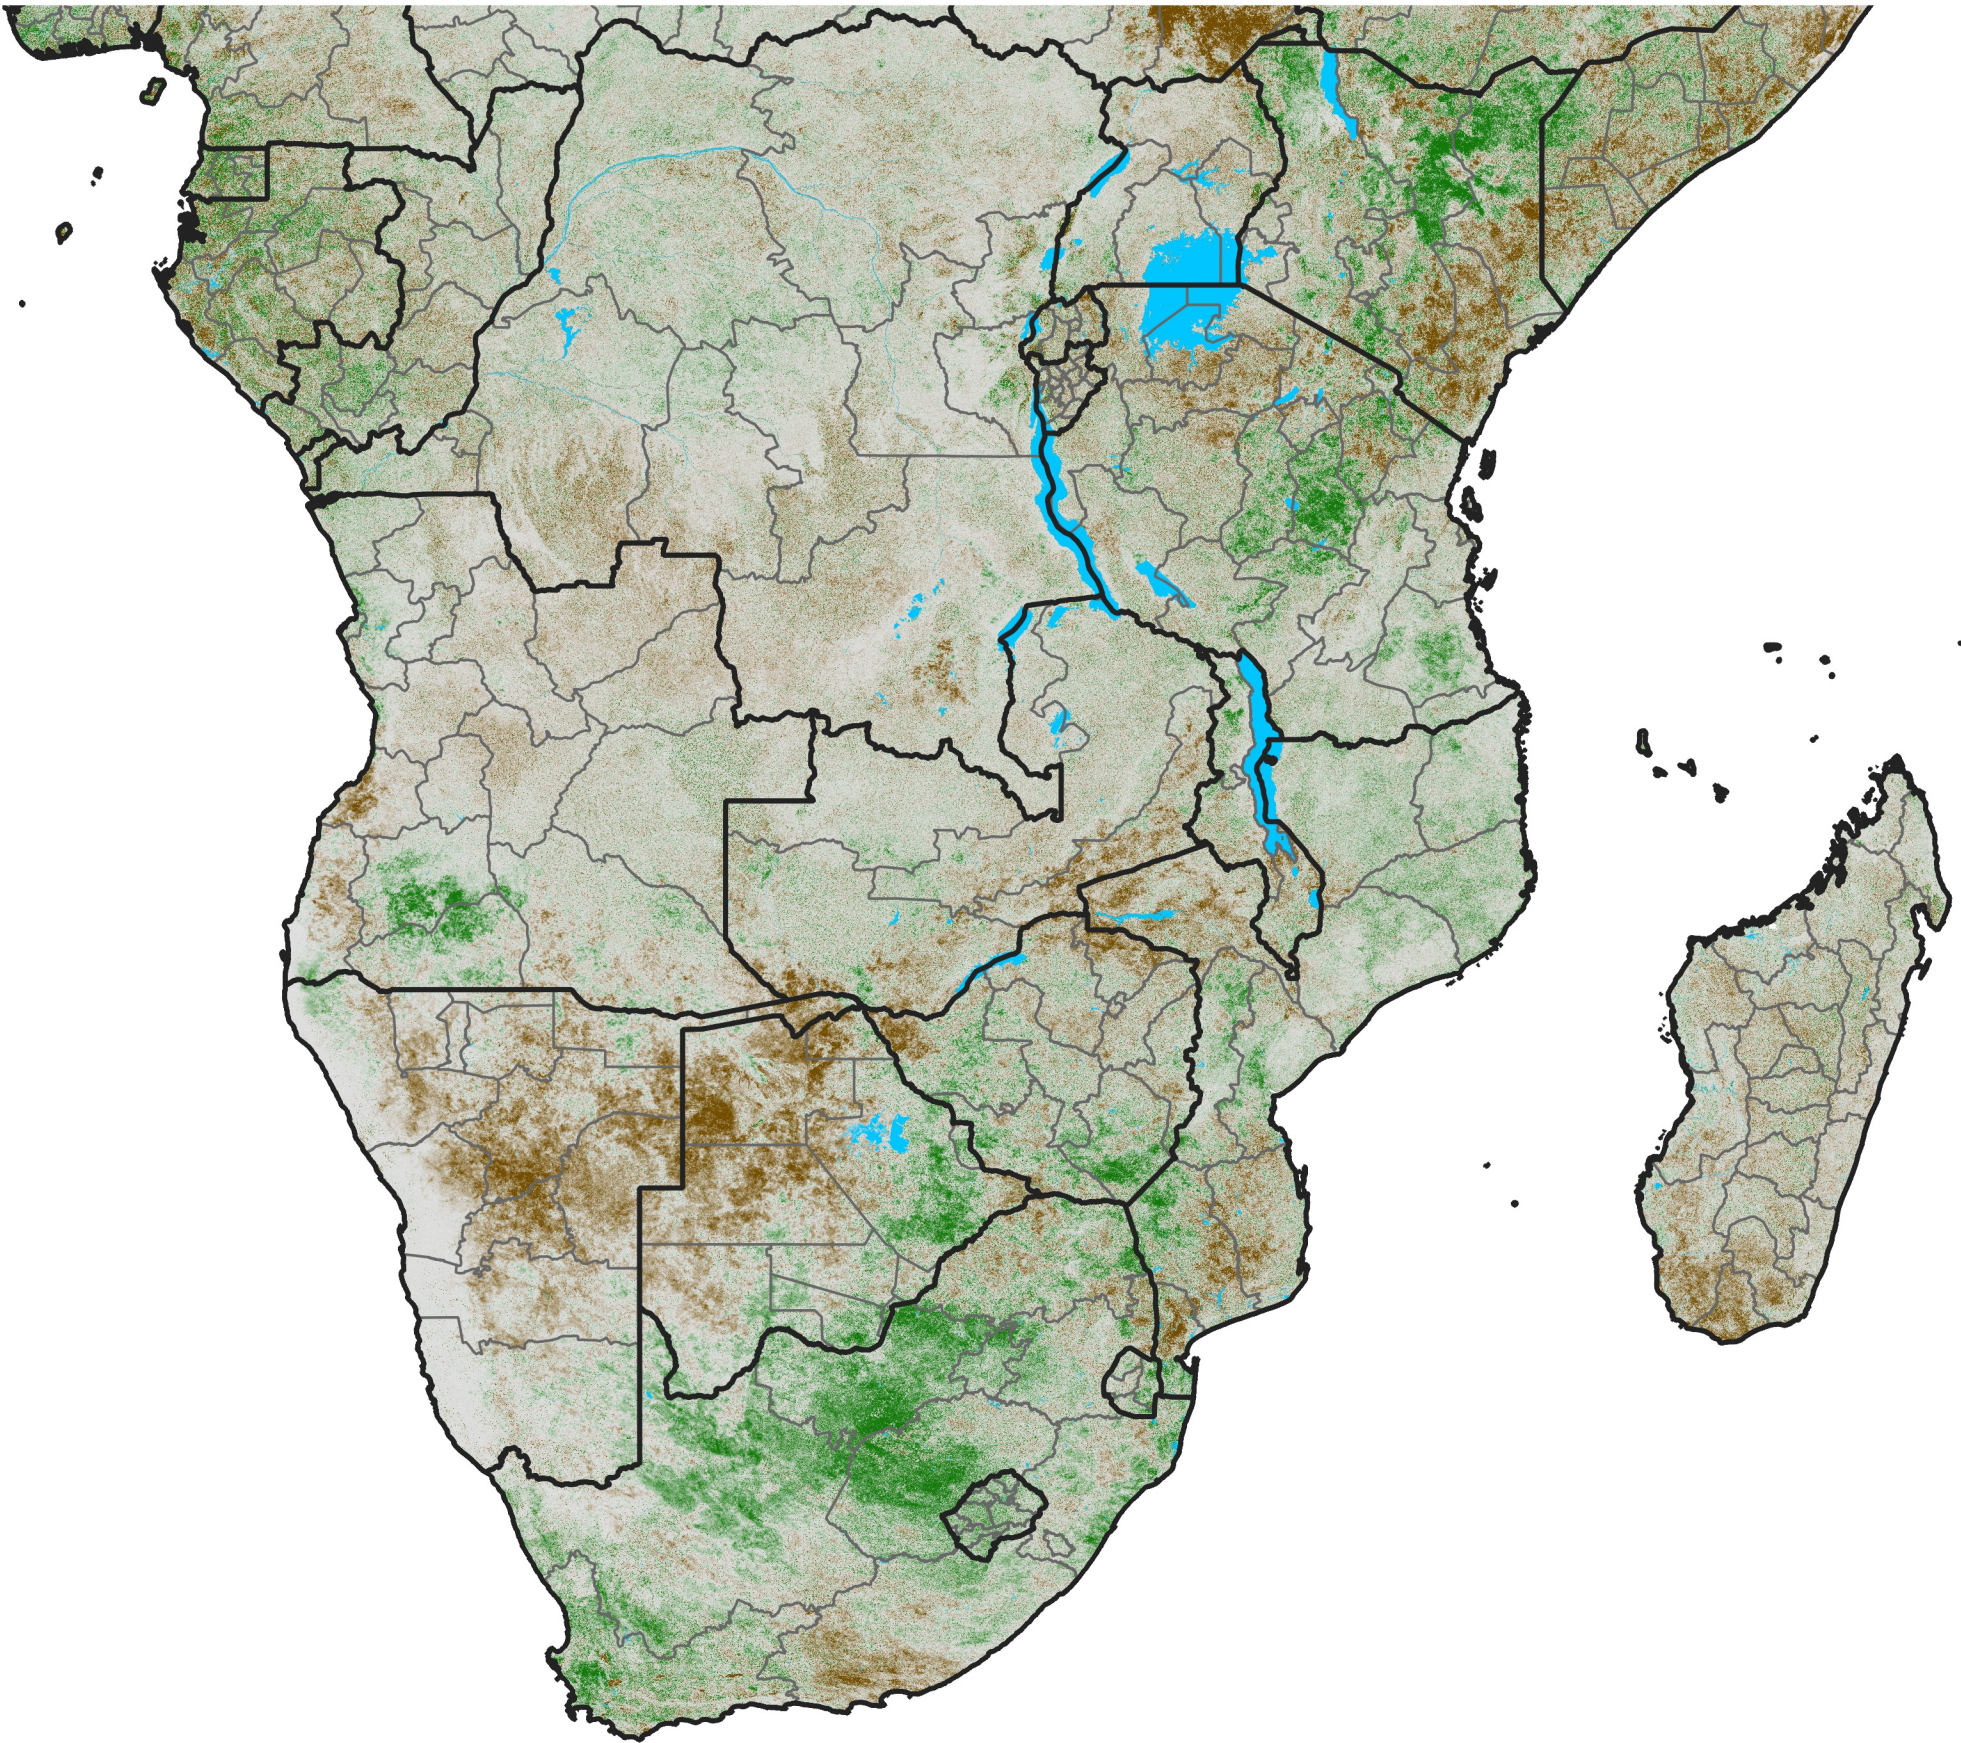

Southern Africa NDVI Difference

2016 minus 2015

Period 15 / May 21 - 31, 2016

NDVI Difference

< -0.3 -0.2 -0.1 -0.05 0.05 0.1 0.2 >0.3

Negative

No Difference

Positive