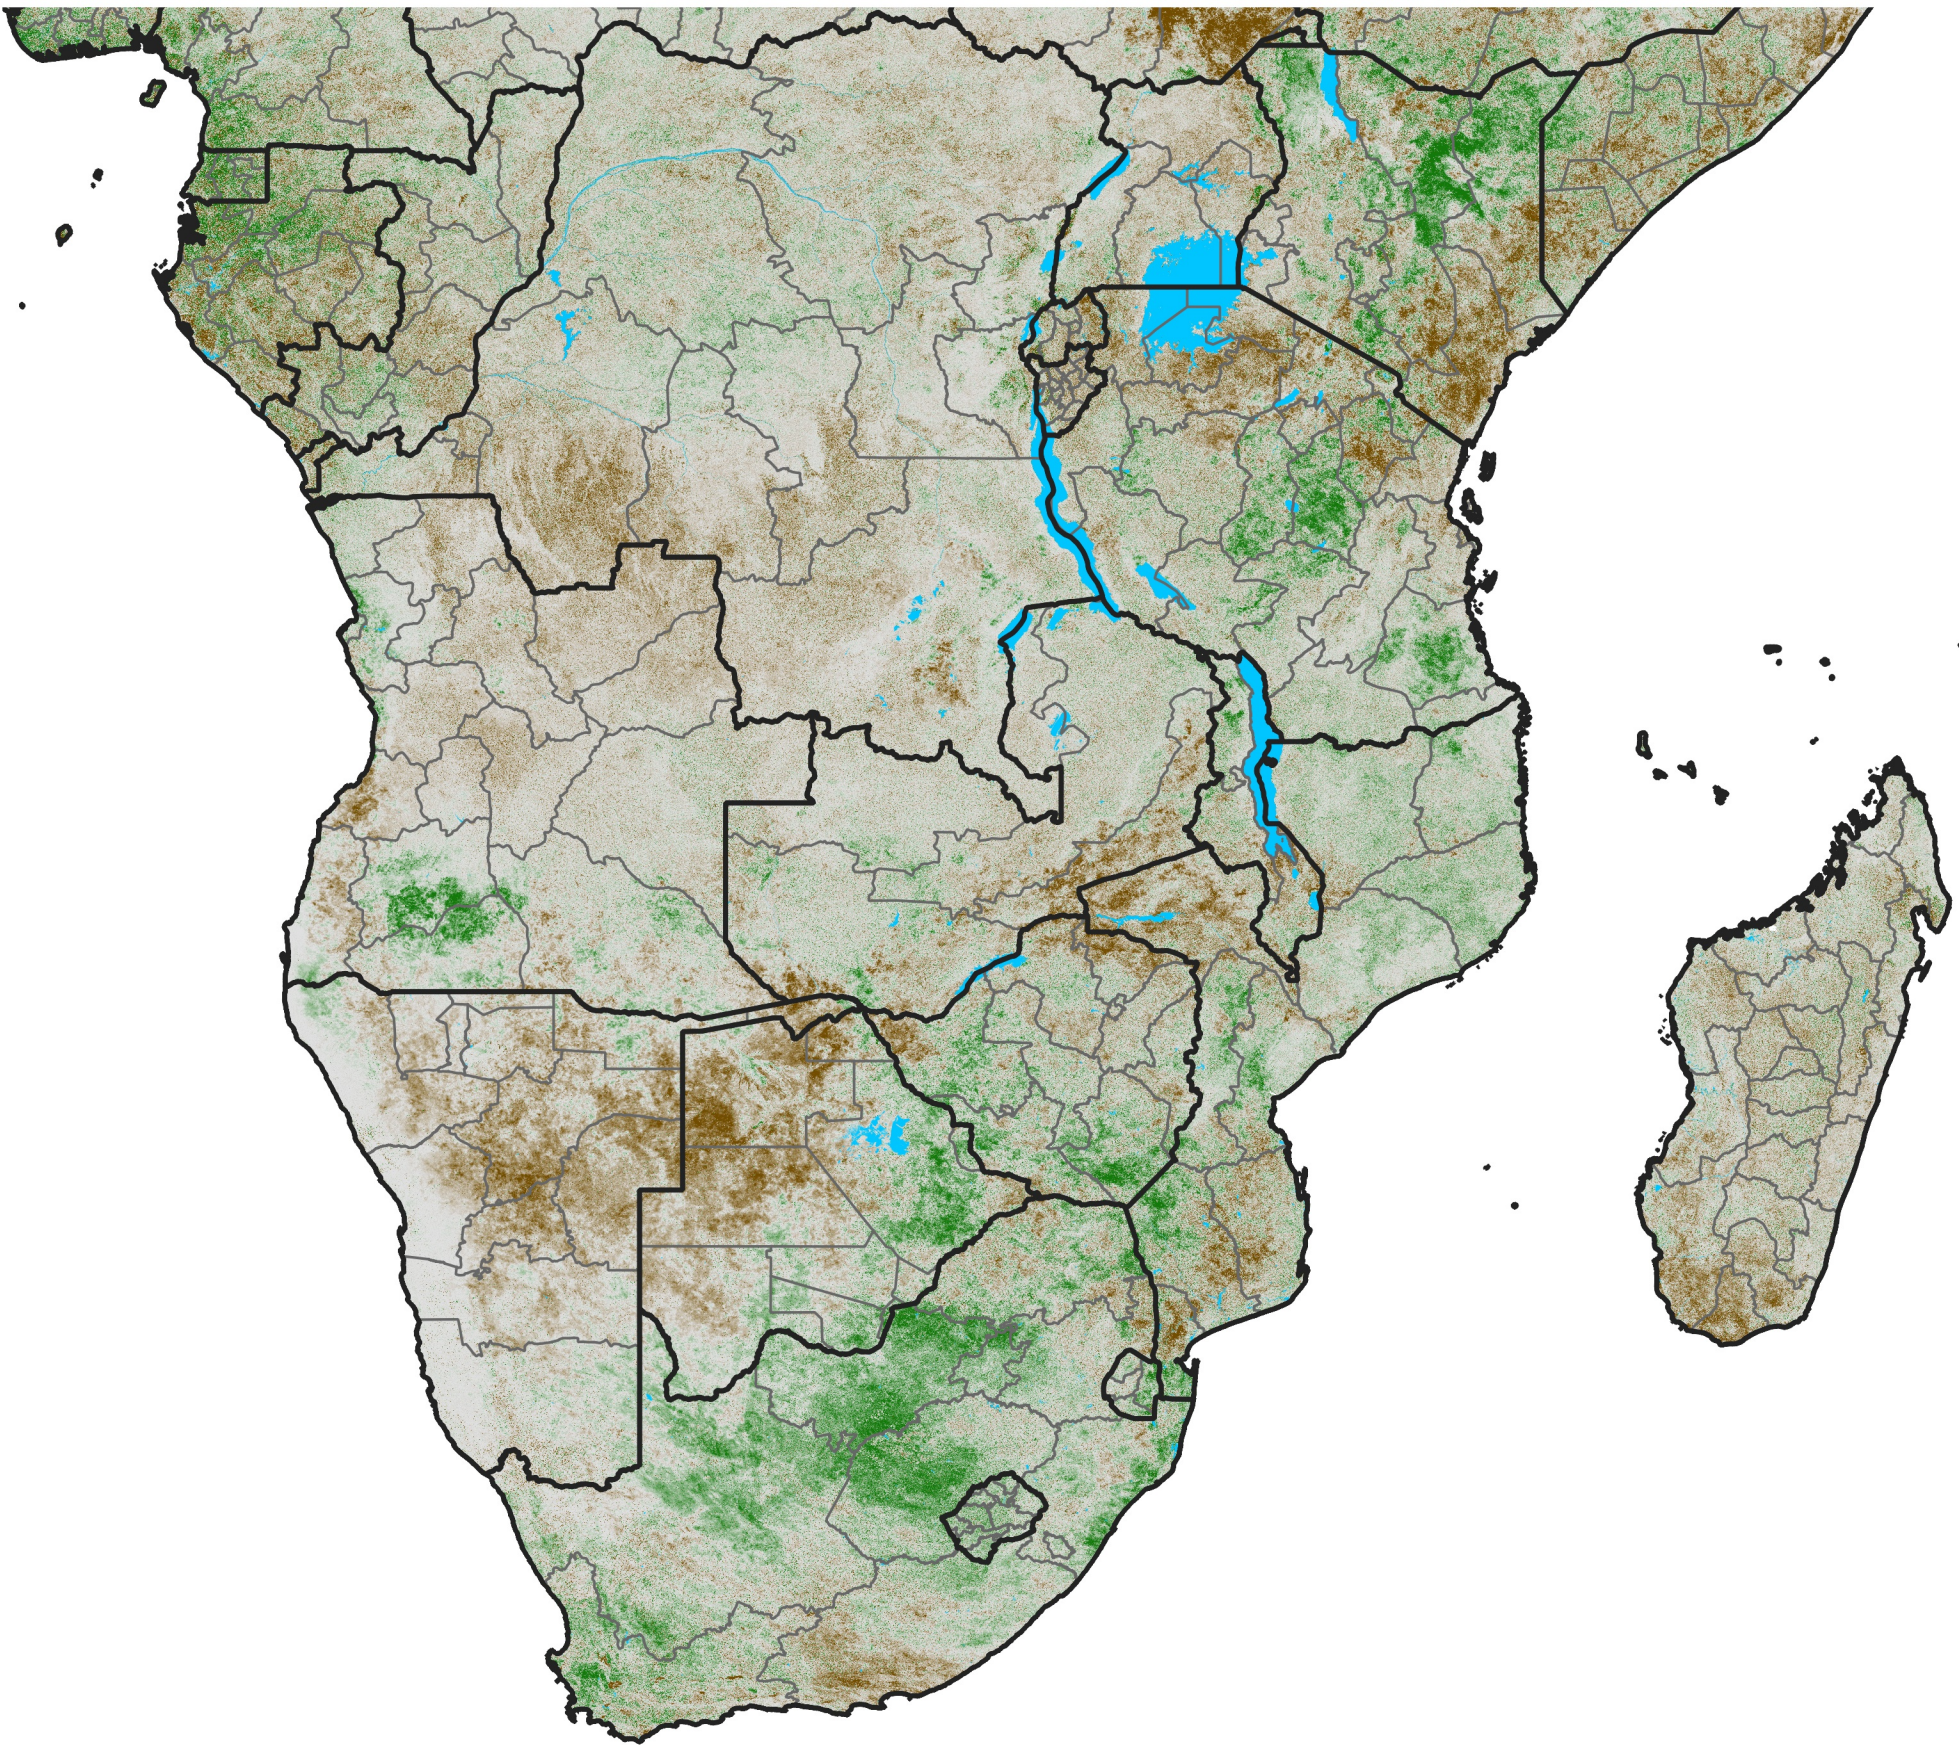

Southern Africa NDVI Difference

2016 minus 2015

Period 16 / June 01 - 10, 2016

NDVI Difference

<math>< -0.3</math> -0.2 -0.1 -0.05 0.05 0.1 0.2 > 0.3

Negative

No Difference

Positive