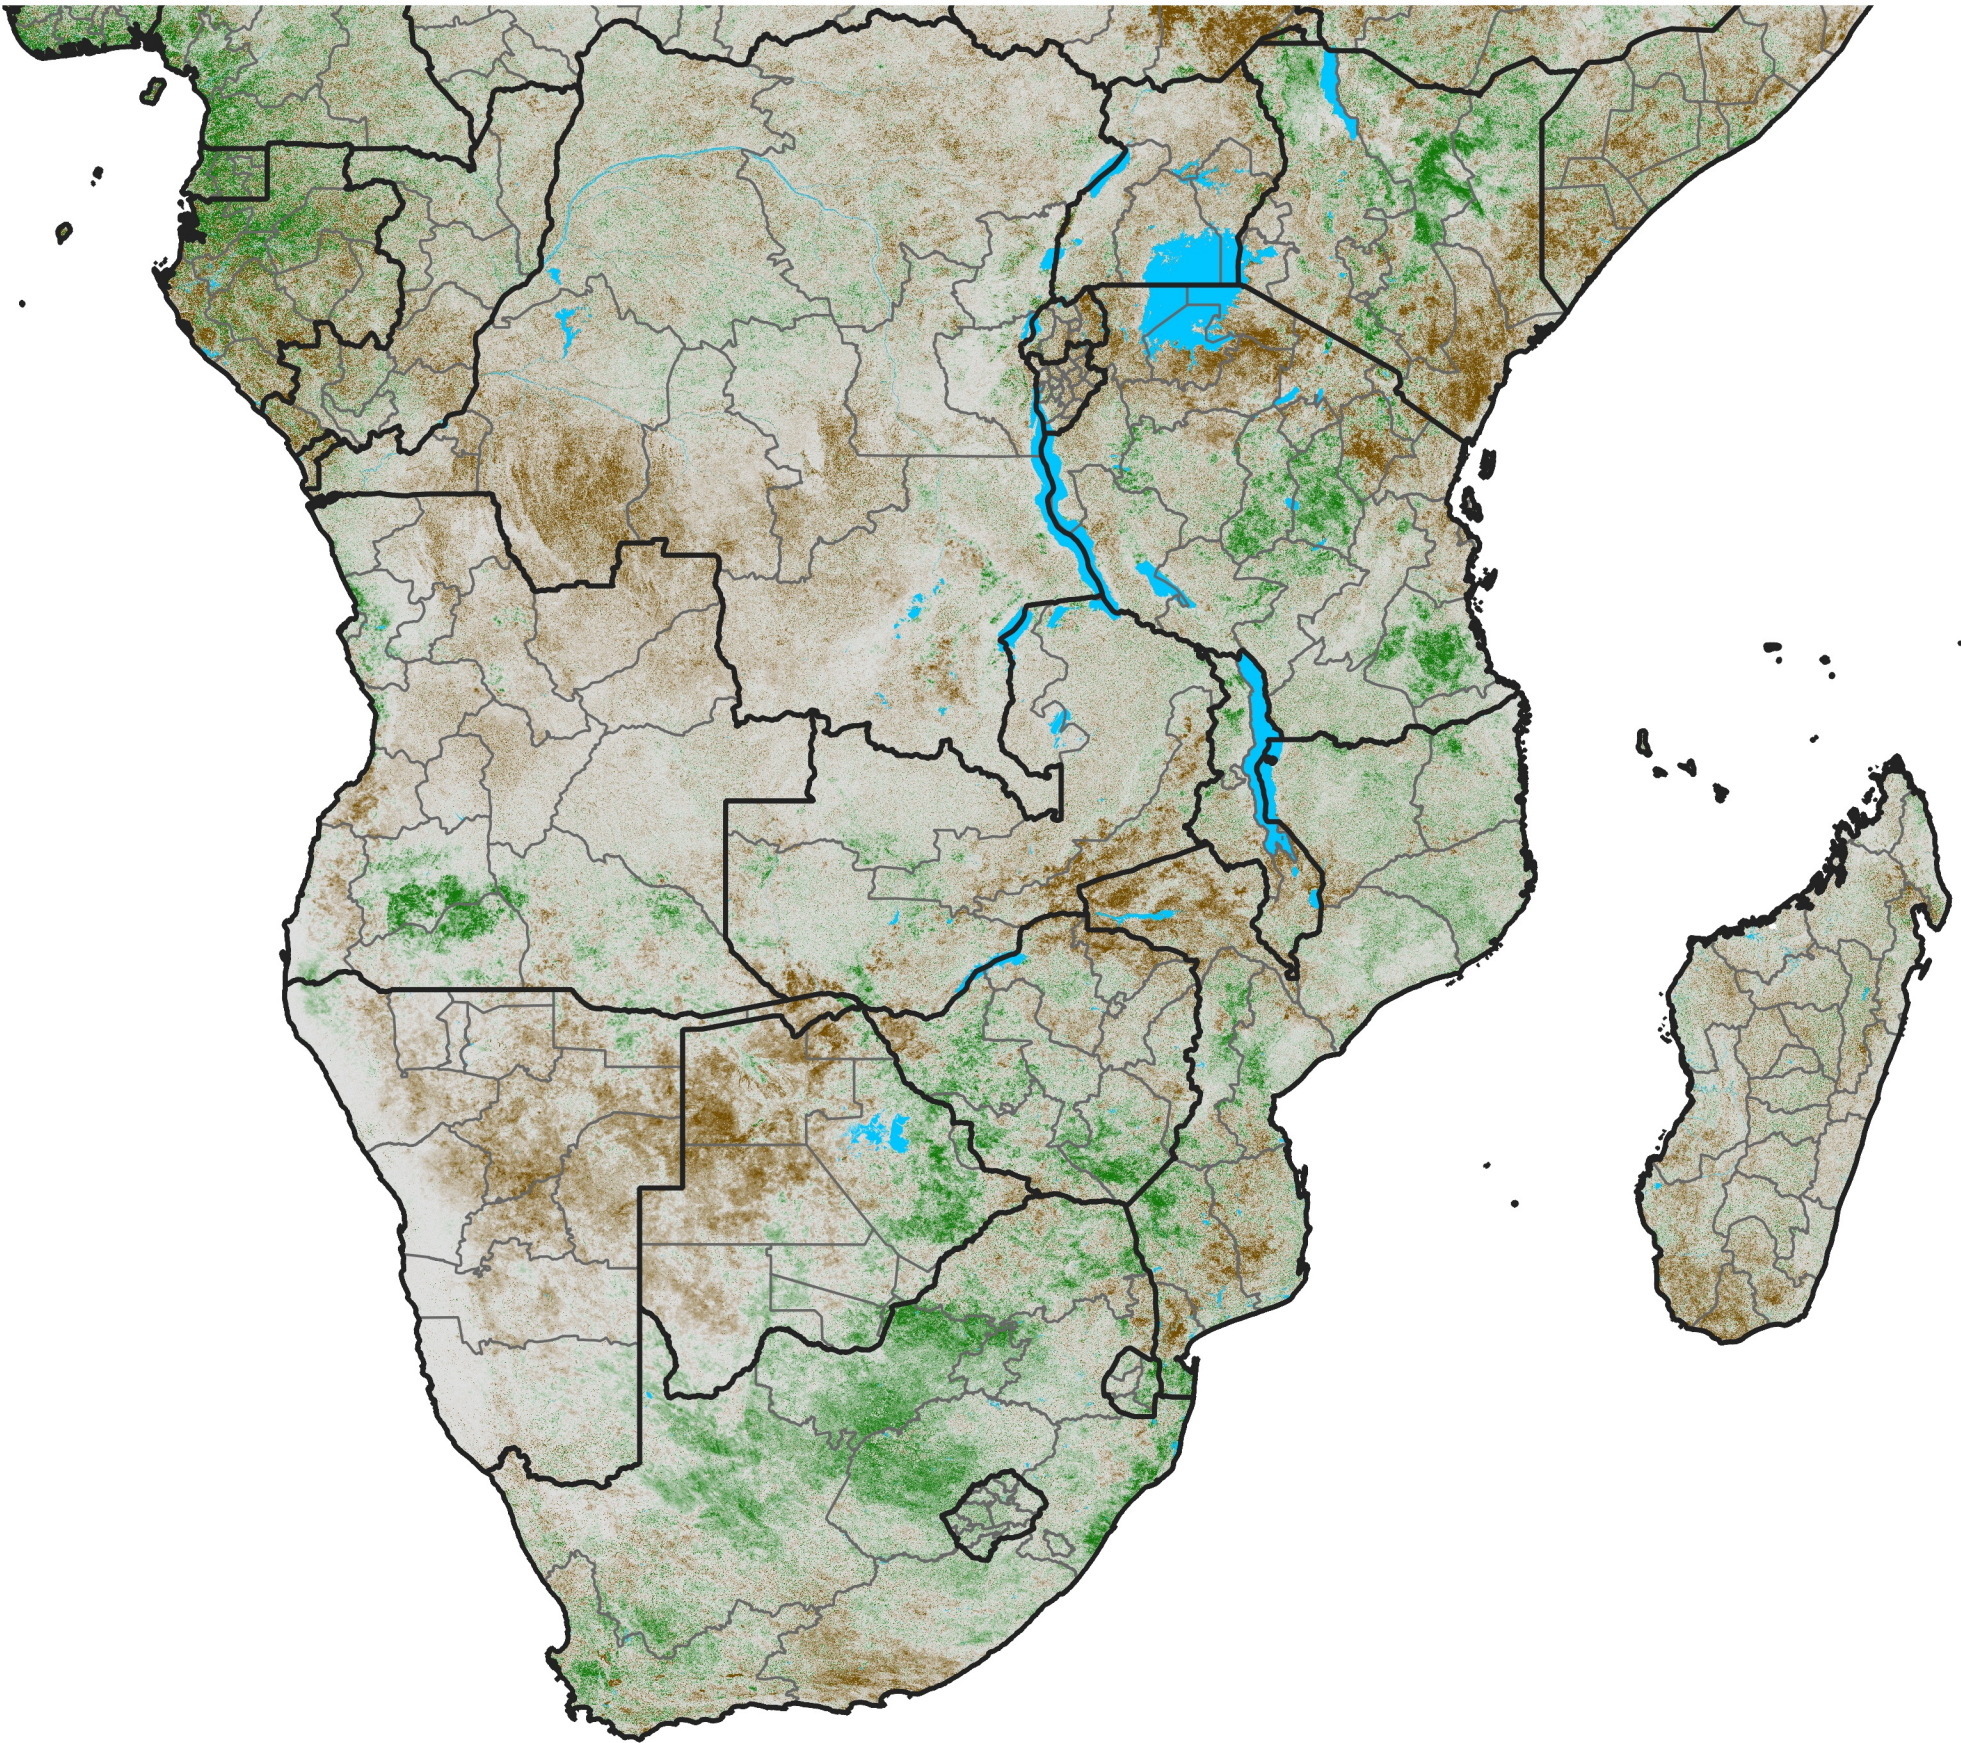

# Southern Africa NDVI Difference

2016 minus 2015

Period 17 / June 11 - 20, 2016

## NDVI Difference

< -0.3   -0.2   -0.1   -0.05   0.05   0.1   0.2   > 0.3

Negative

No Difference

Positive