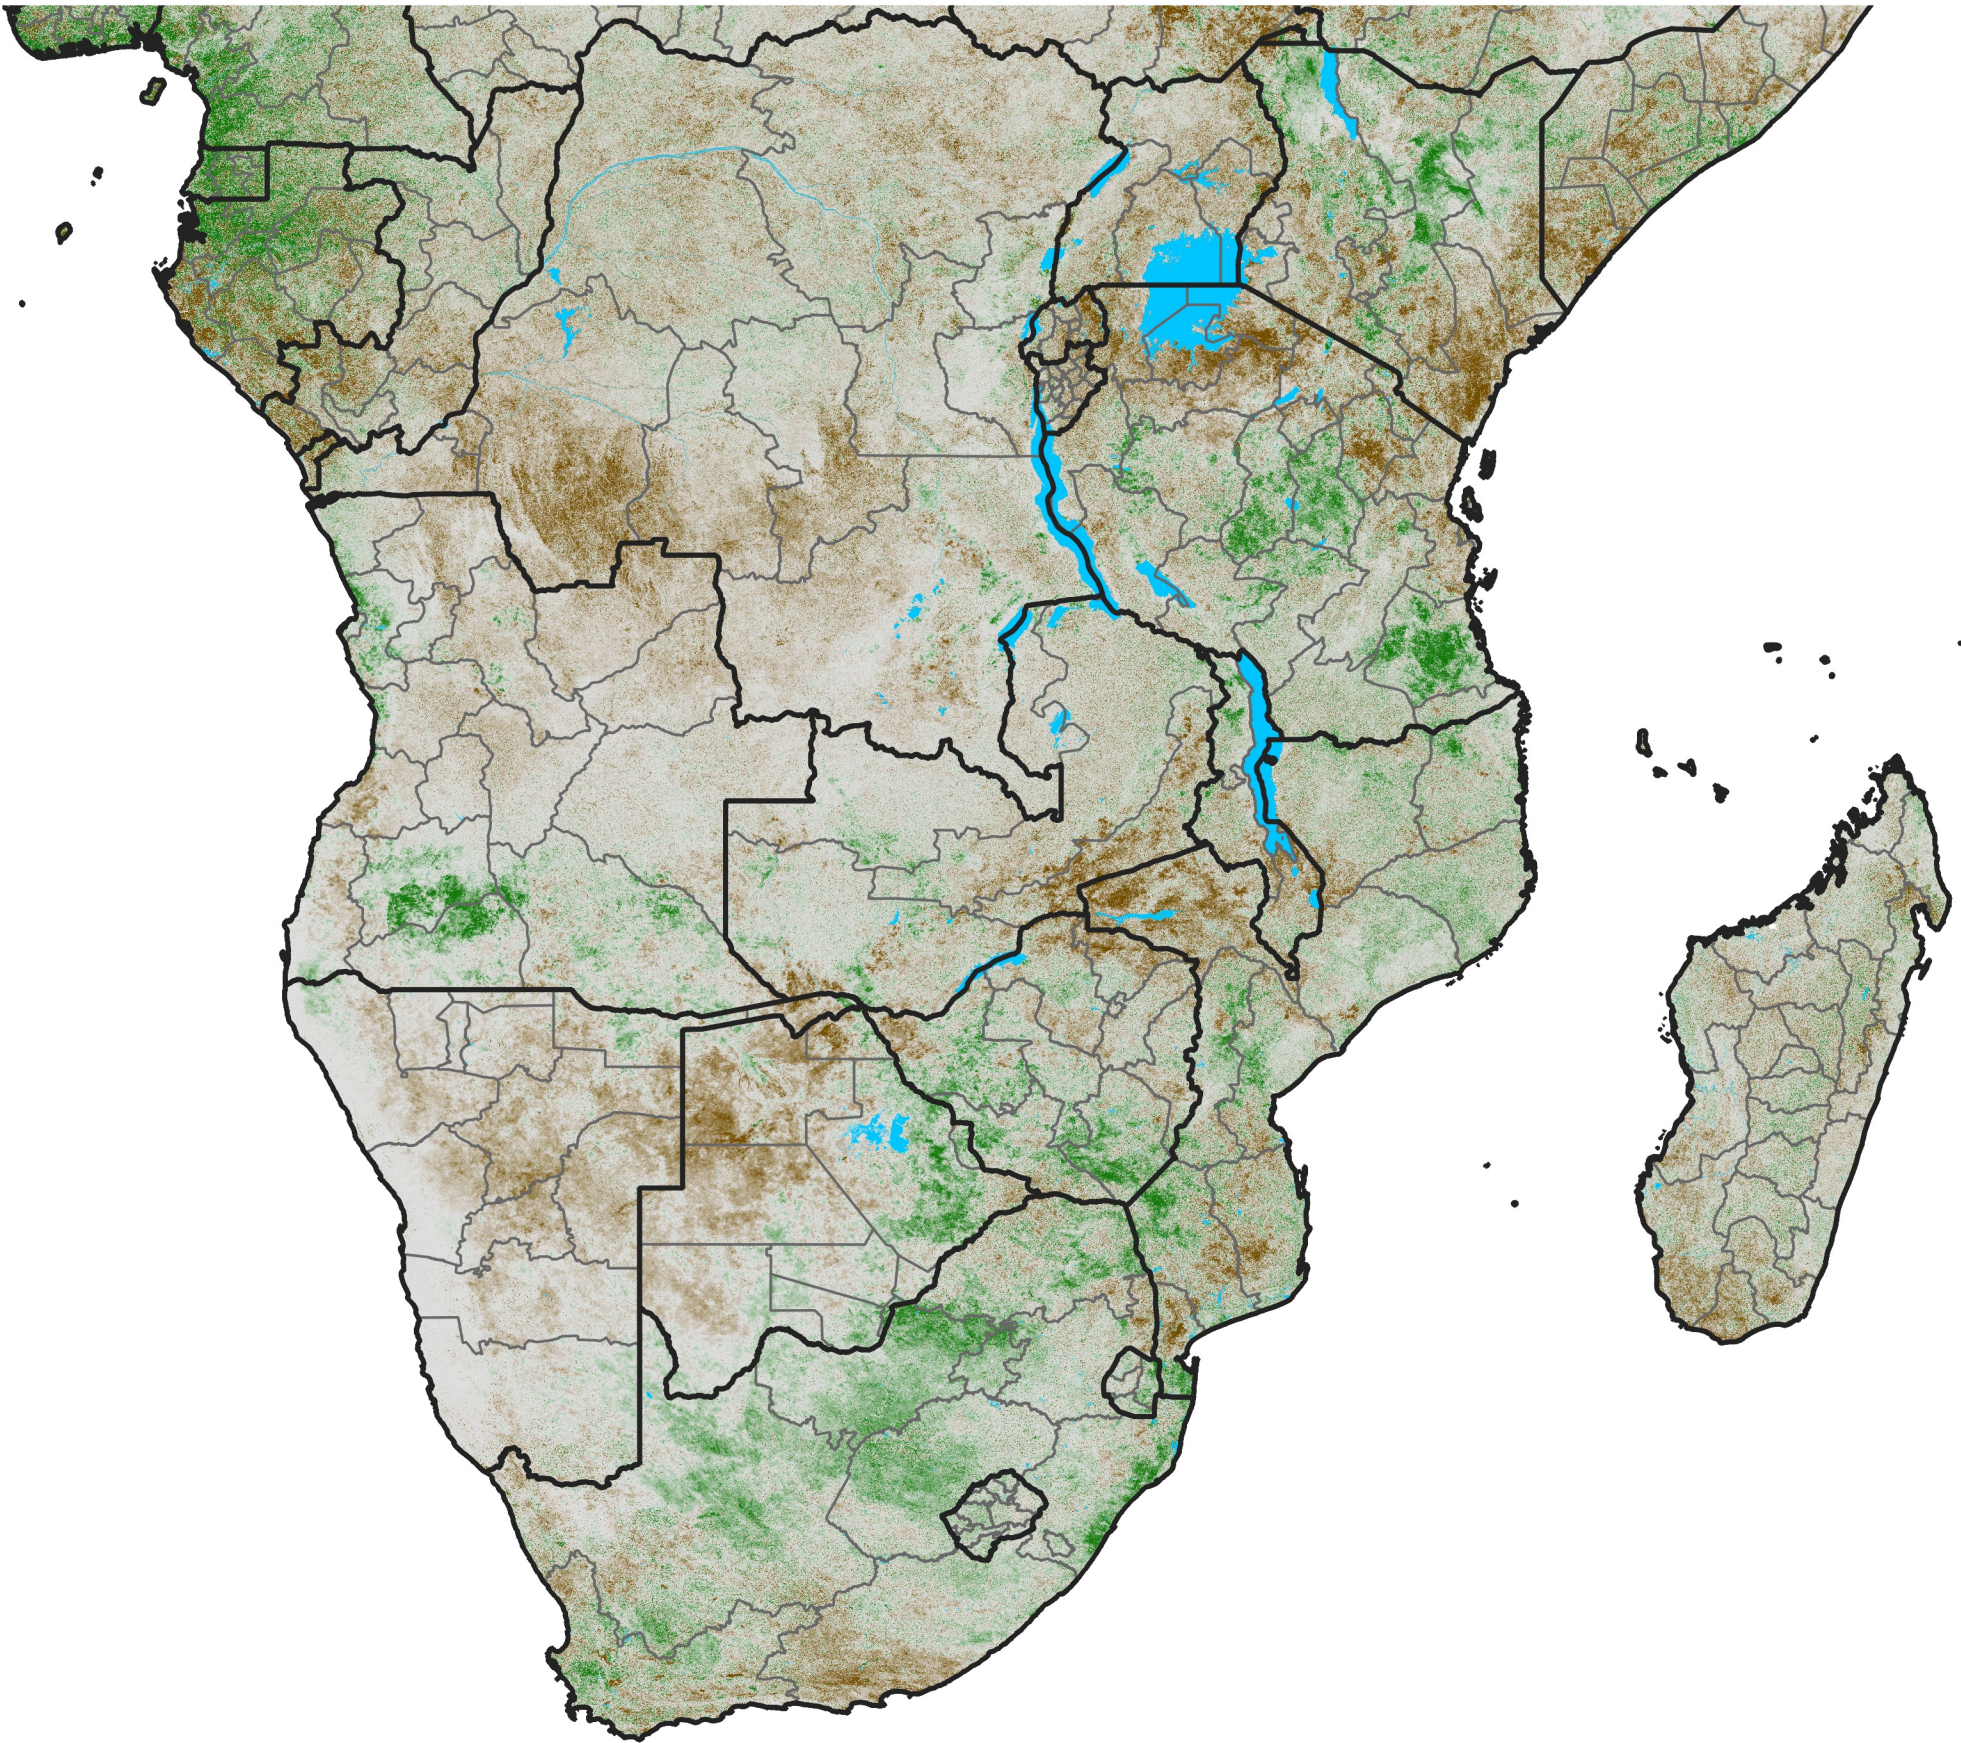

# Southern Africa NDVI Difference

2016 minus 2015

Period 18 / June 21 - 30, 2016

## NDVI Difference

< -0.3   -0.2   -0.1   -0.05   0.05   0.1   0.2   > 0.3

Negative

No Difference

Positive