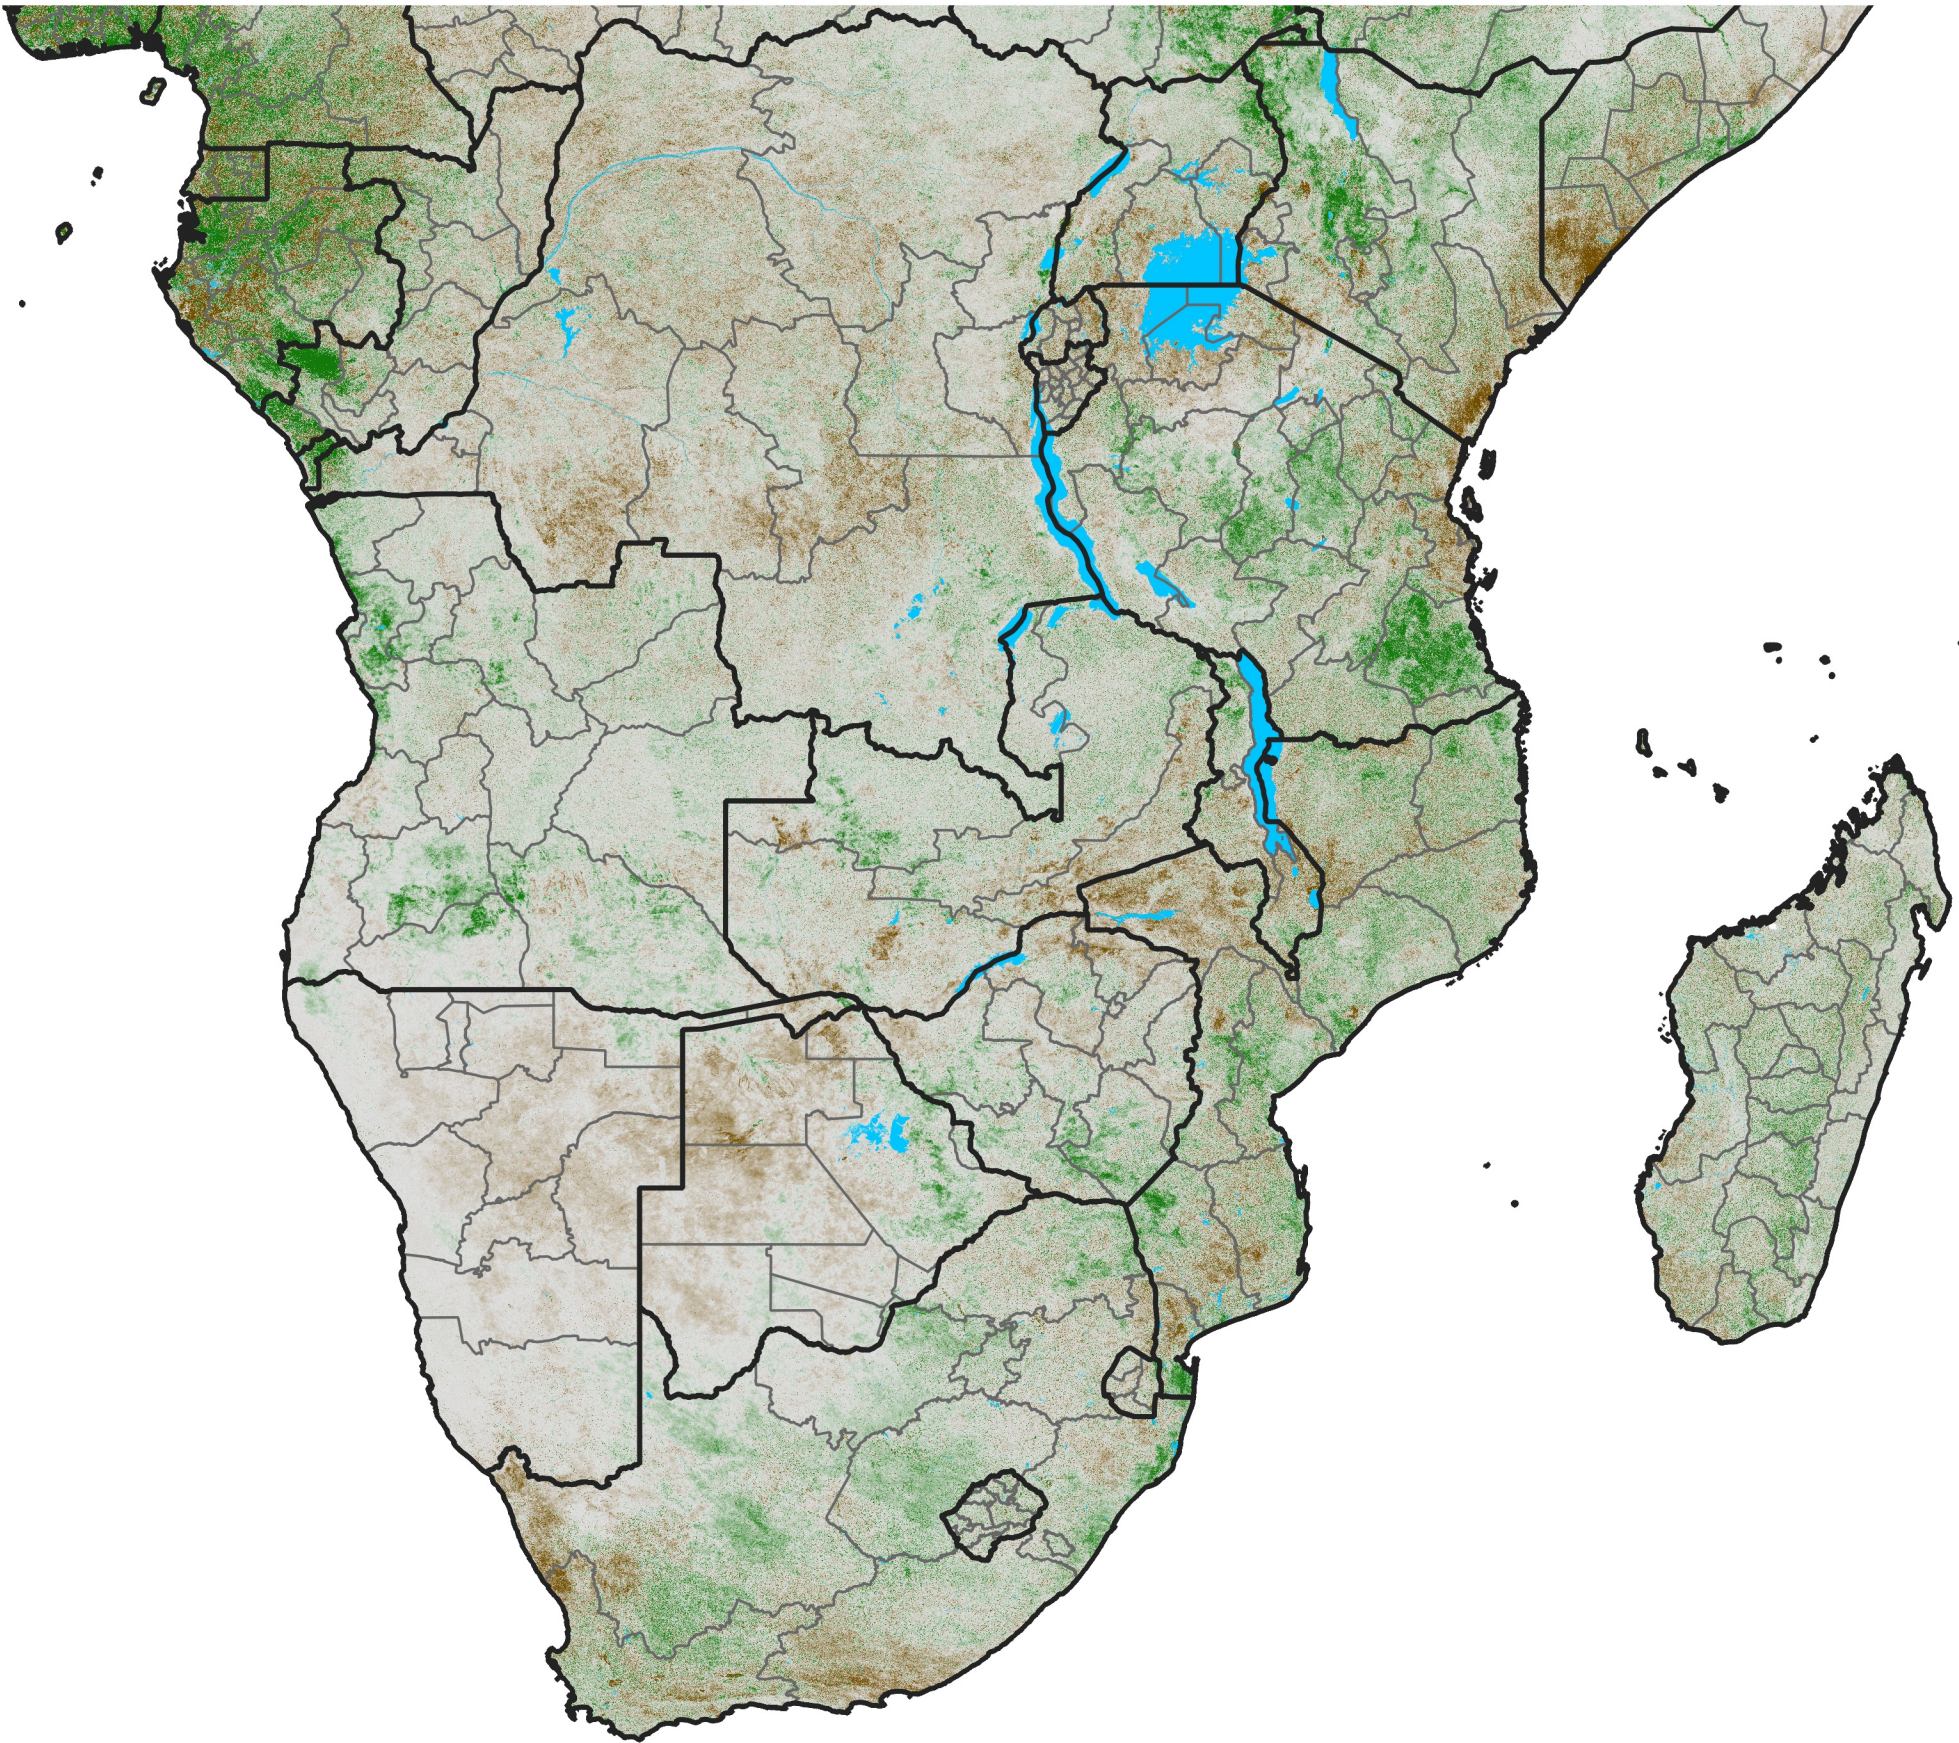

Southern Africa

NDVI Difference

2016 minus 2015

Period 22 / August 01 - 10, 2016

NDVI Difference

< -0.3 -0.2 -0.1 -0.05 0.05 0.1 0.2 >0.3

Negative

No Difference