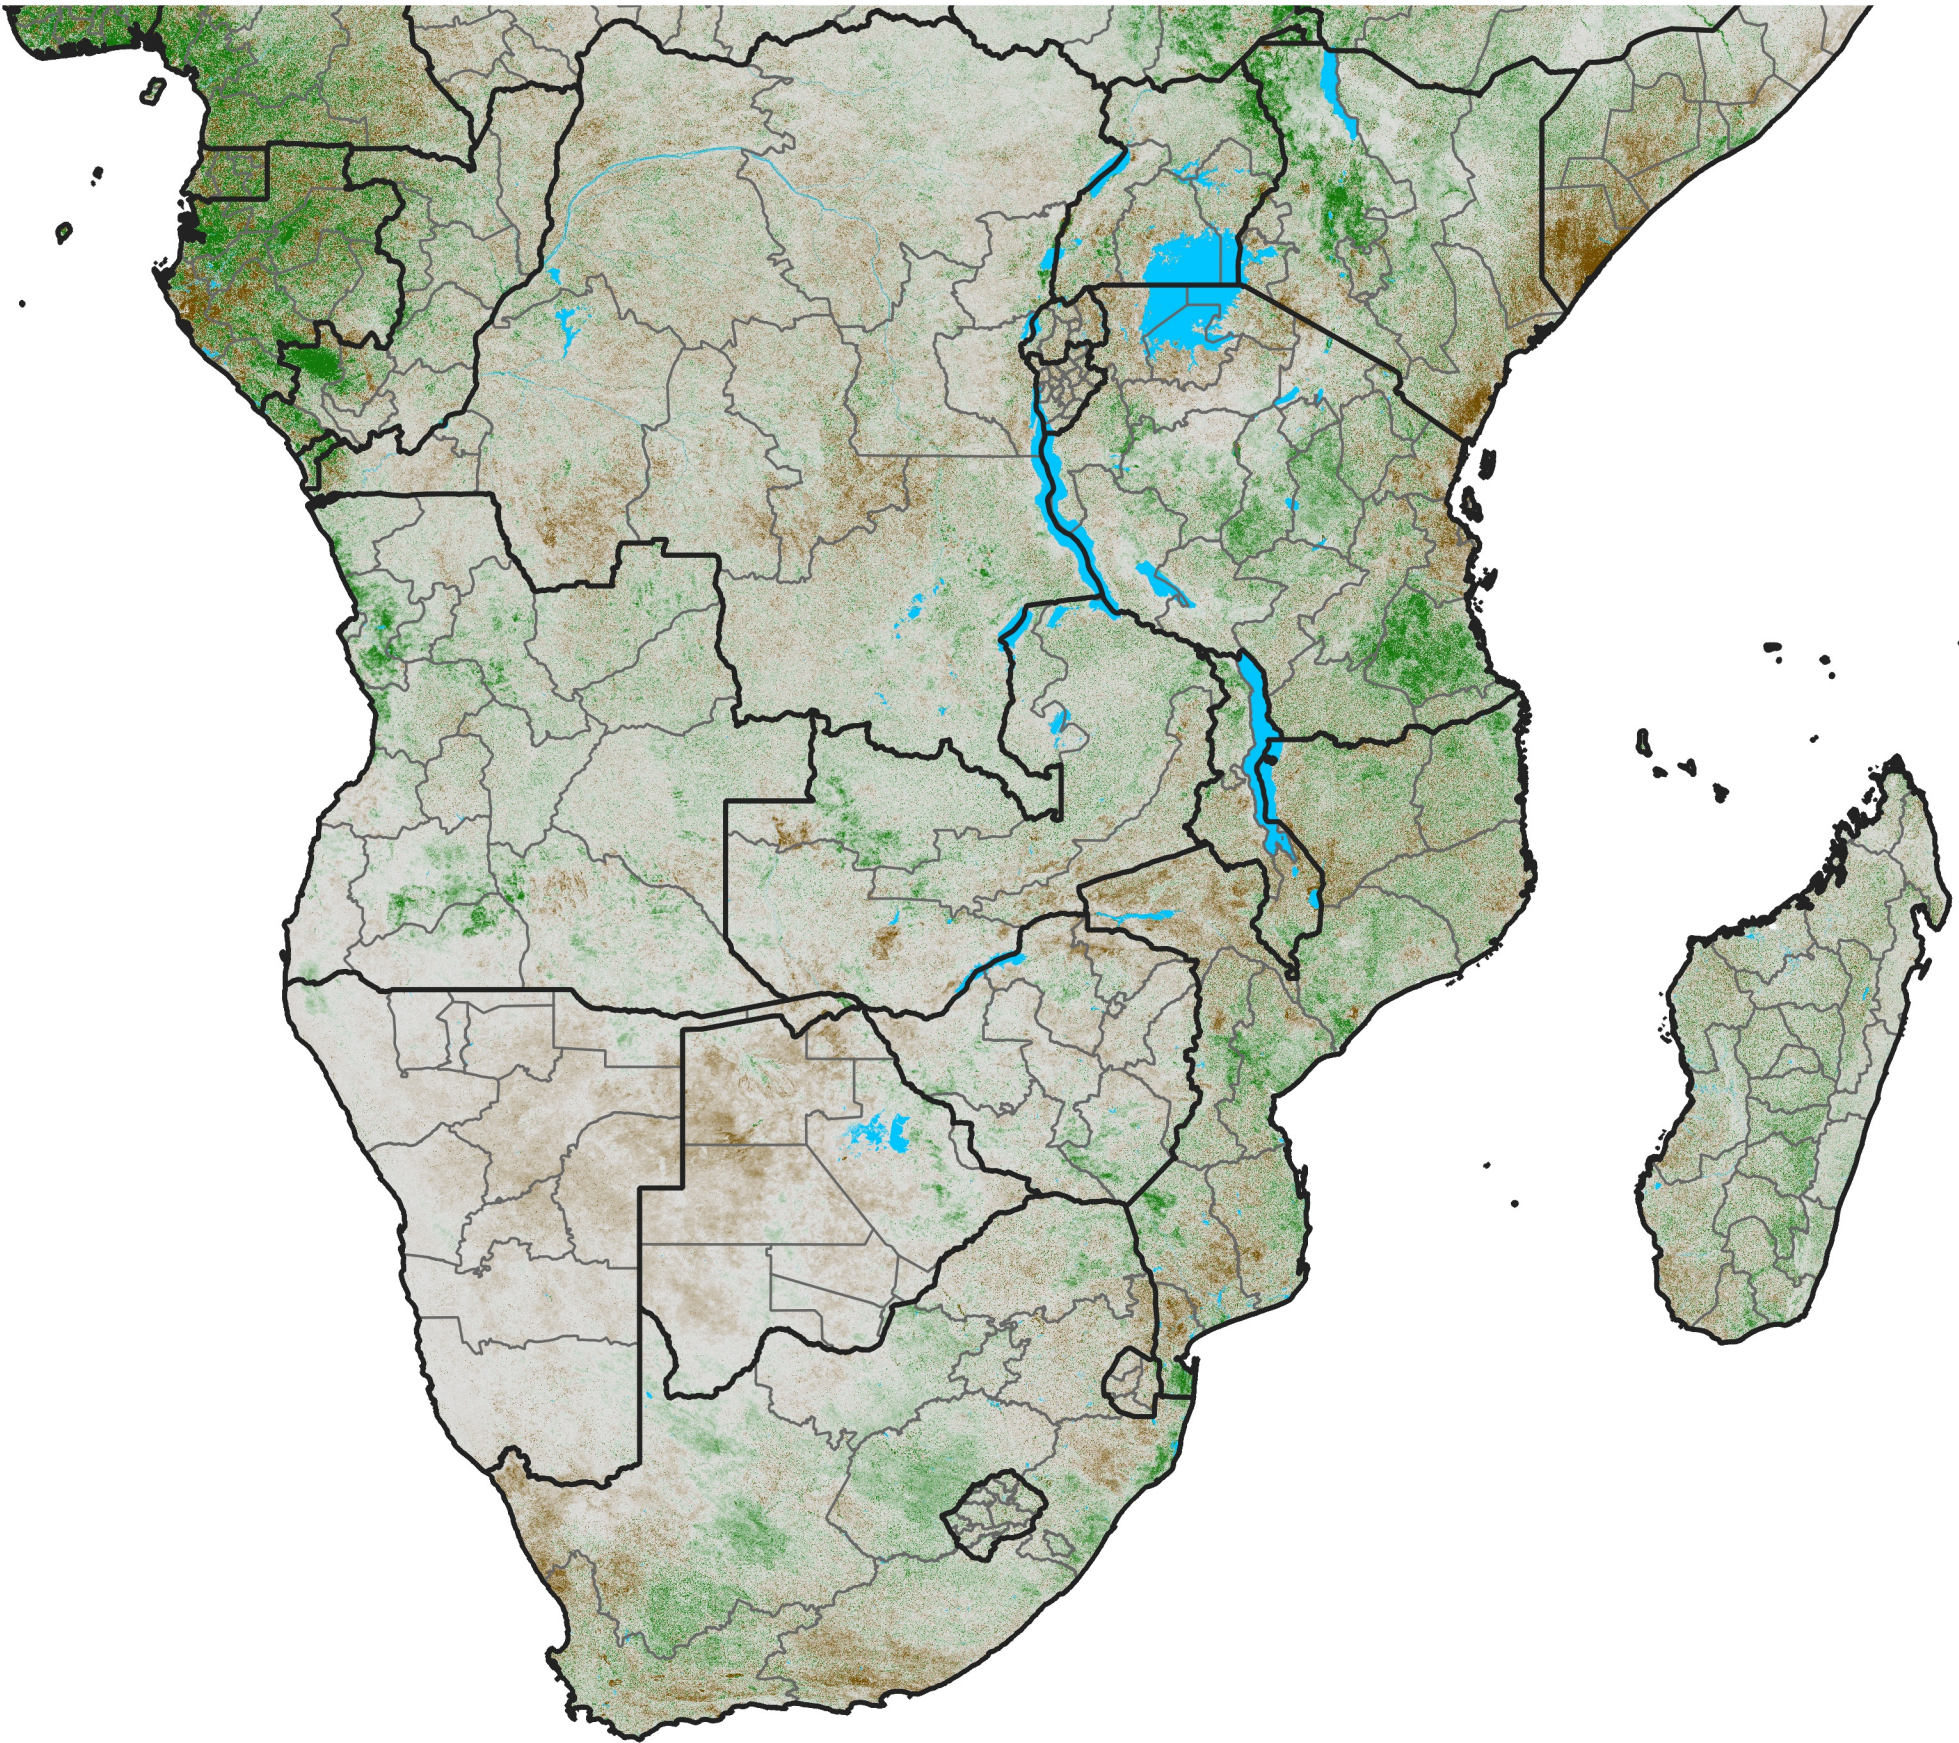

# Southern Africa

## NDVI Difference

2016 minus 2015

Period 23 / August 11 - 20, 2016

### NDVI Difference

< -0.3   -0.2   -0.1   -0.05   0.05   0.1   0.2   >0.3

Negative

No Difference

Positive