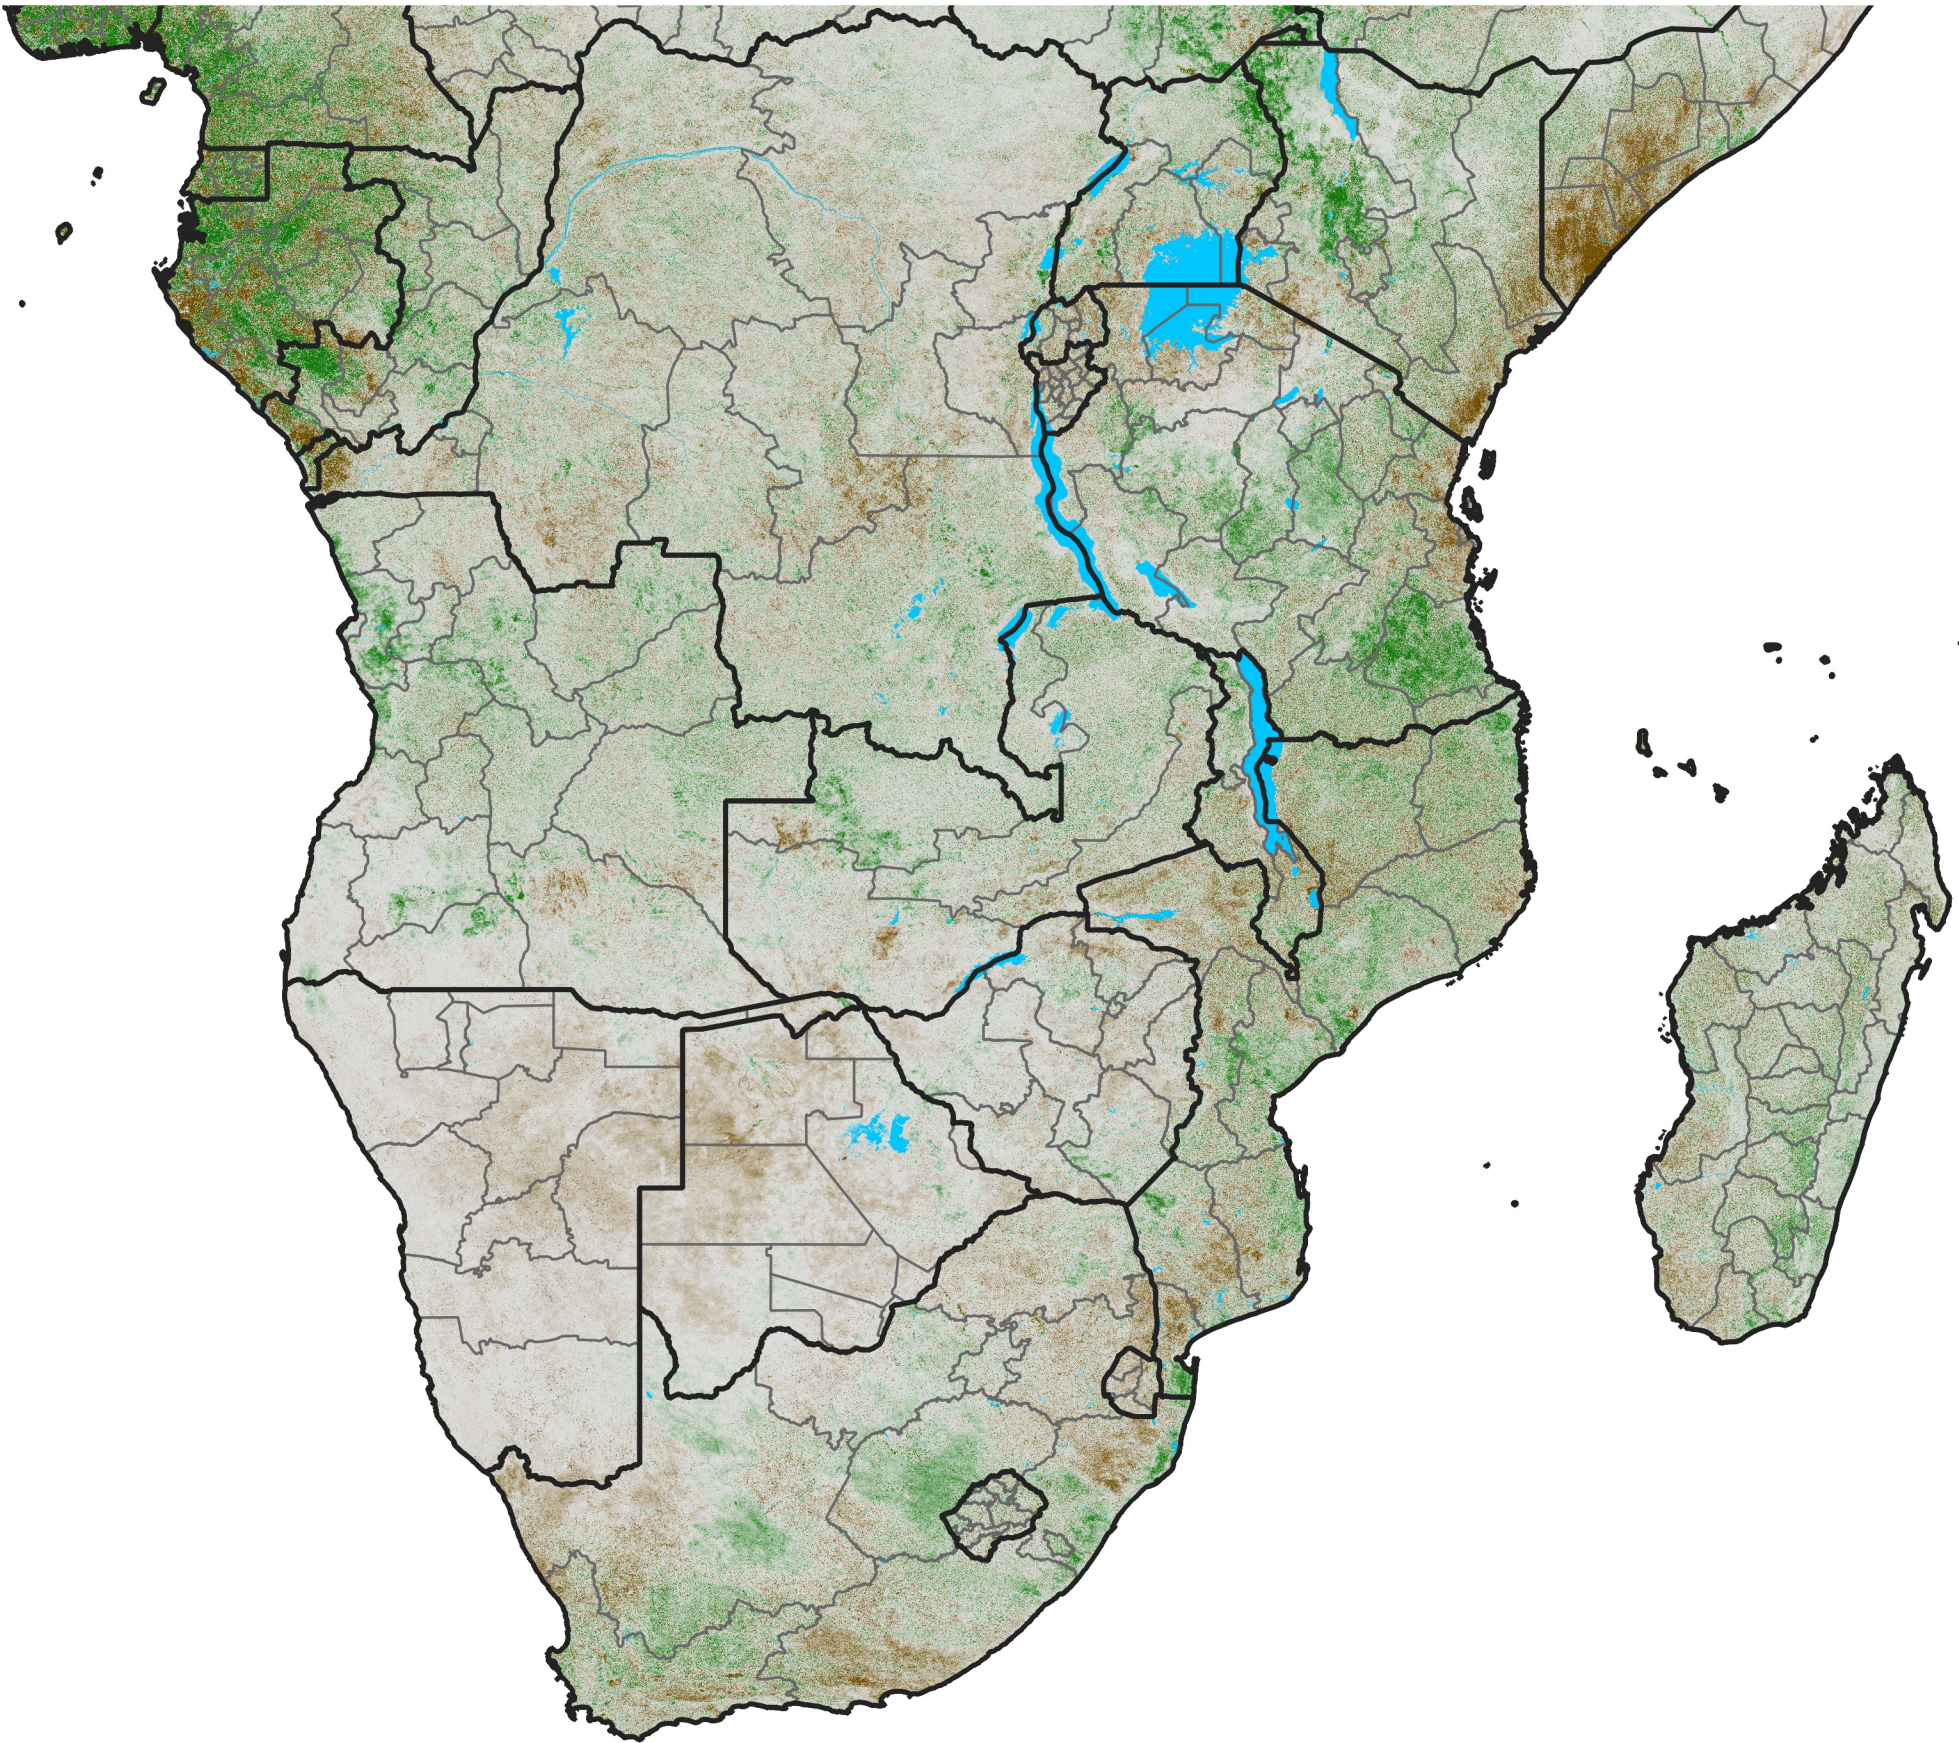

# Southern Africa

## NDVI Difference

2016 minus 2015

Period 24 / August 21 - 31, 2016

### NDVI Difference

< -0.3   -0.2   -0.1   -0.05   0.05   0.1   0.2   >0.3

Negative

No Difference

Positive