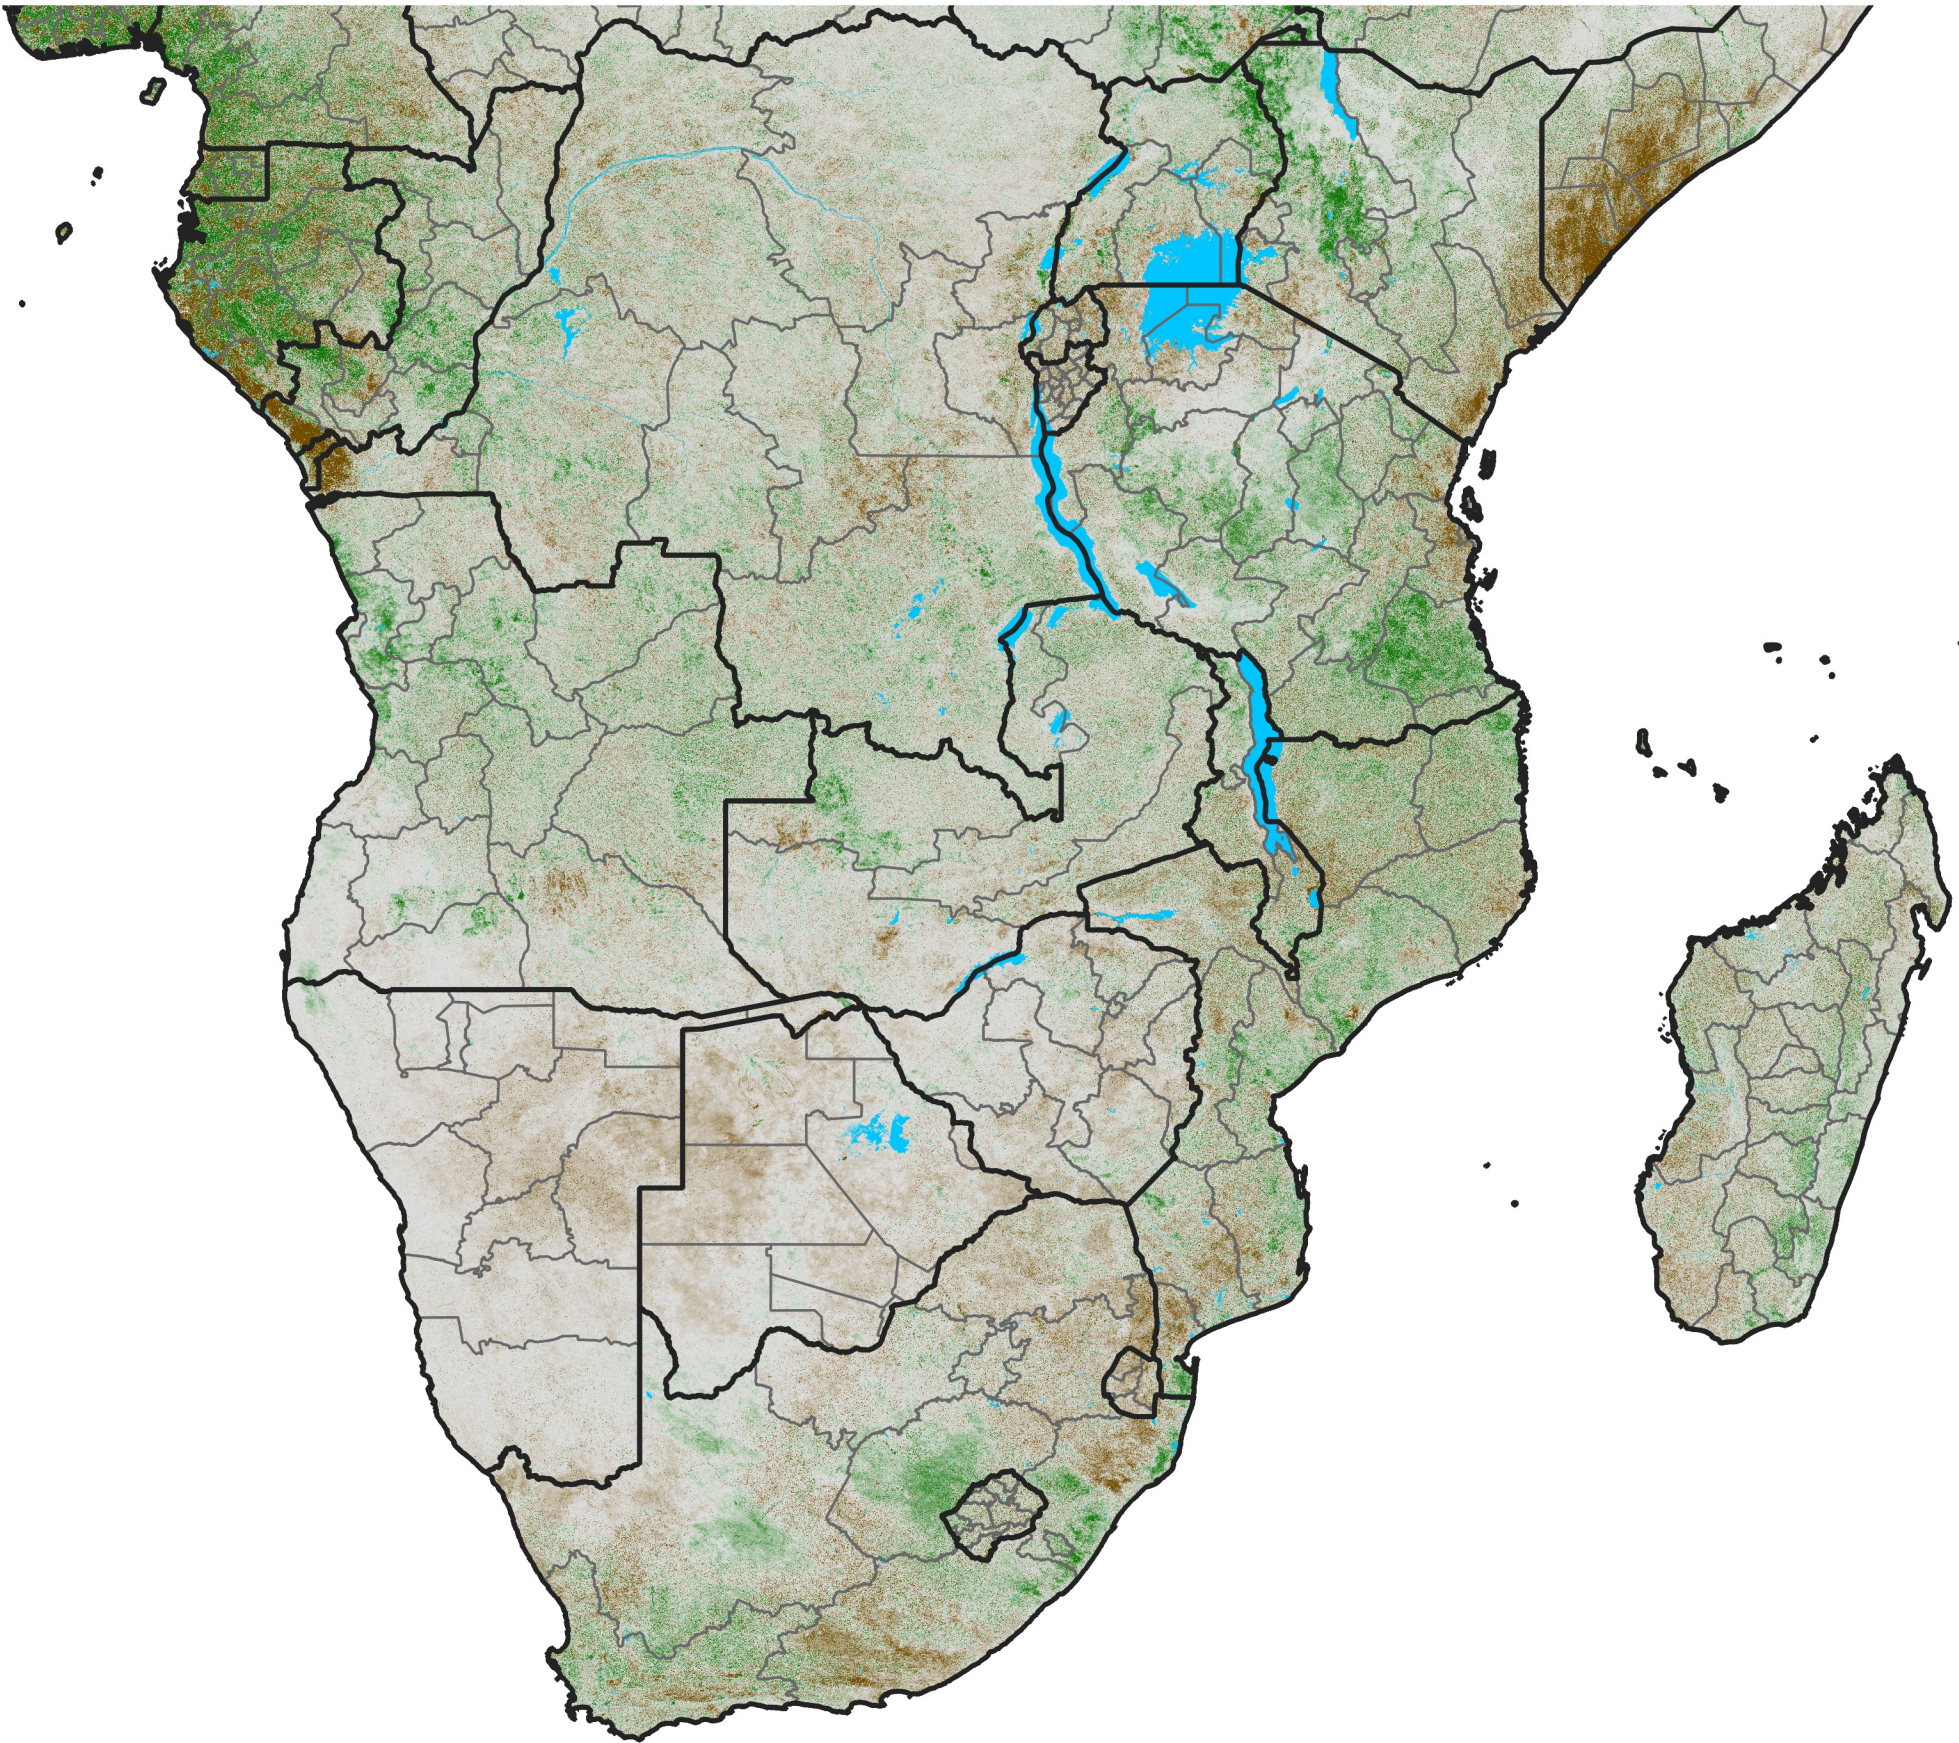

# Southern Africa

## NDVI Difference

2016 minus 2015

Period 25 / September 01 - 10, 2016

### NDVI Difference

< -0.3   -0.2   -0.1   -0.05   0.05   0.1   0.2   >0.3

Negative

No Difference

Positive