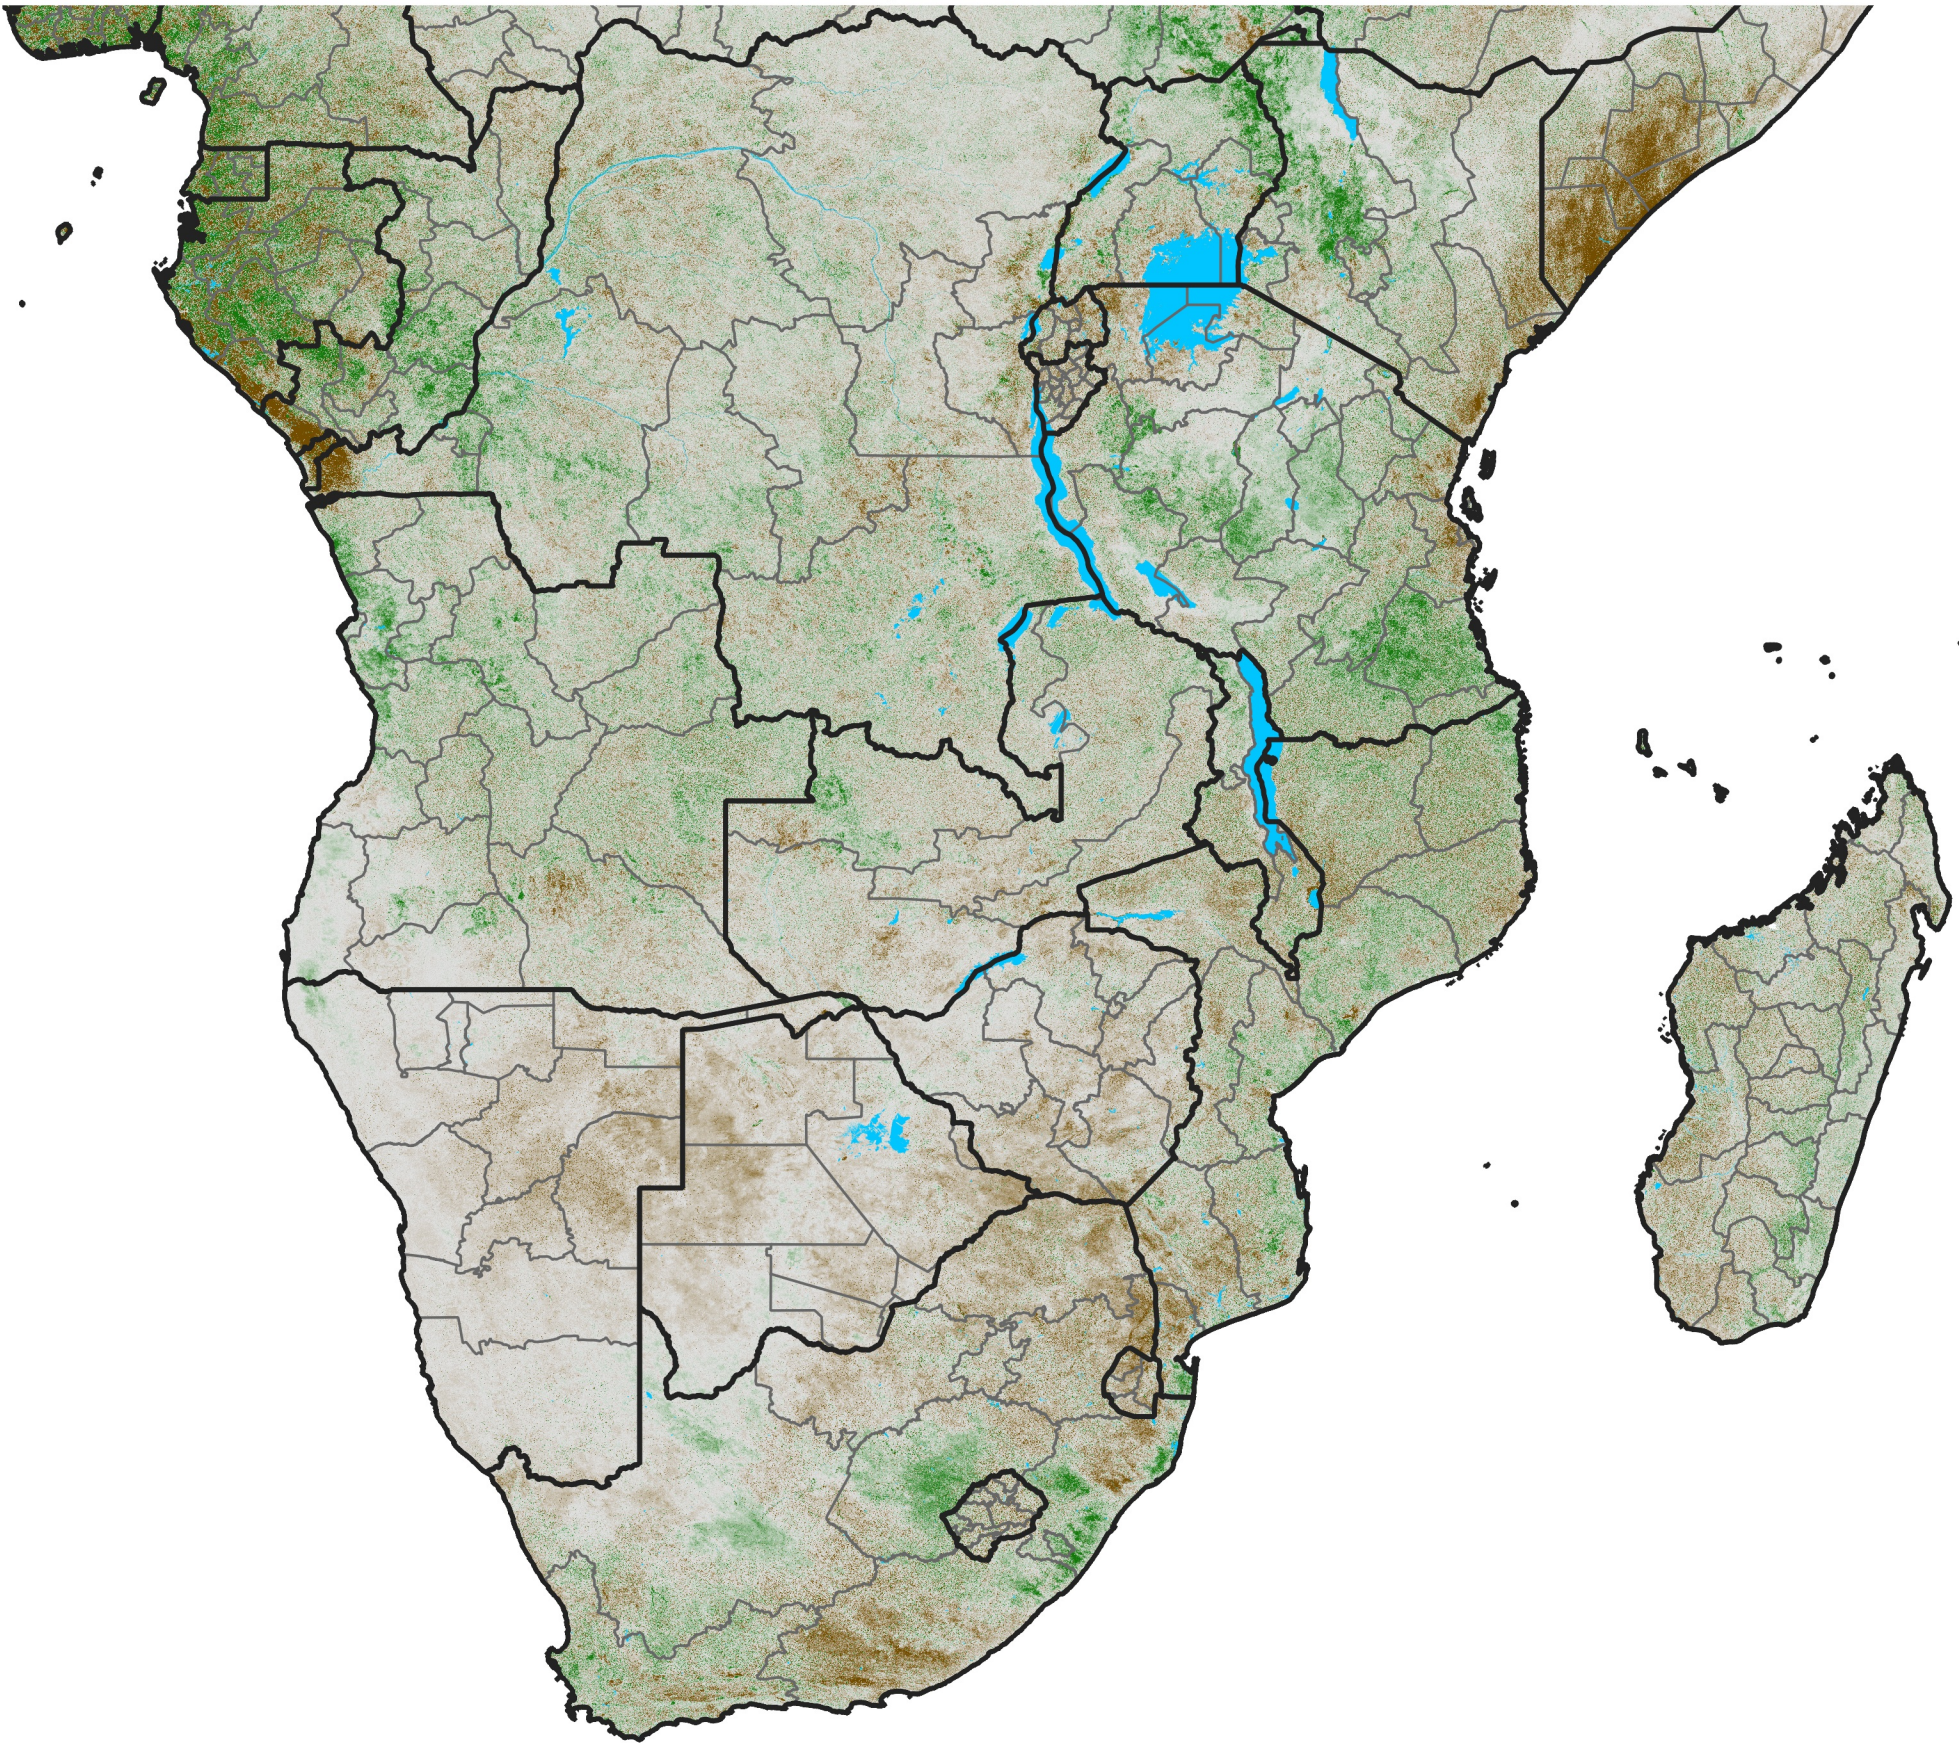

Southern Africa

NDVI Difference

2016 minus 2015

Period 26 / September 11 - 20, 2016

NDVI Difference

< -0.3 -0.2 -0.1 -0.05 0.05 0.1 0.2 >0.3

Negative

No Difference