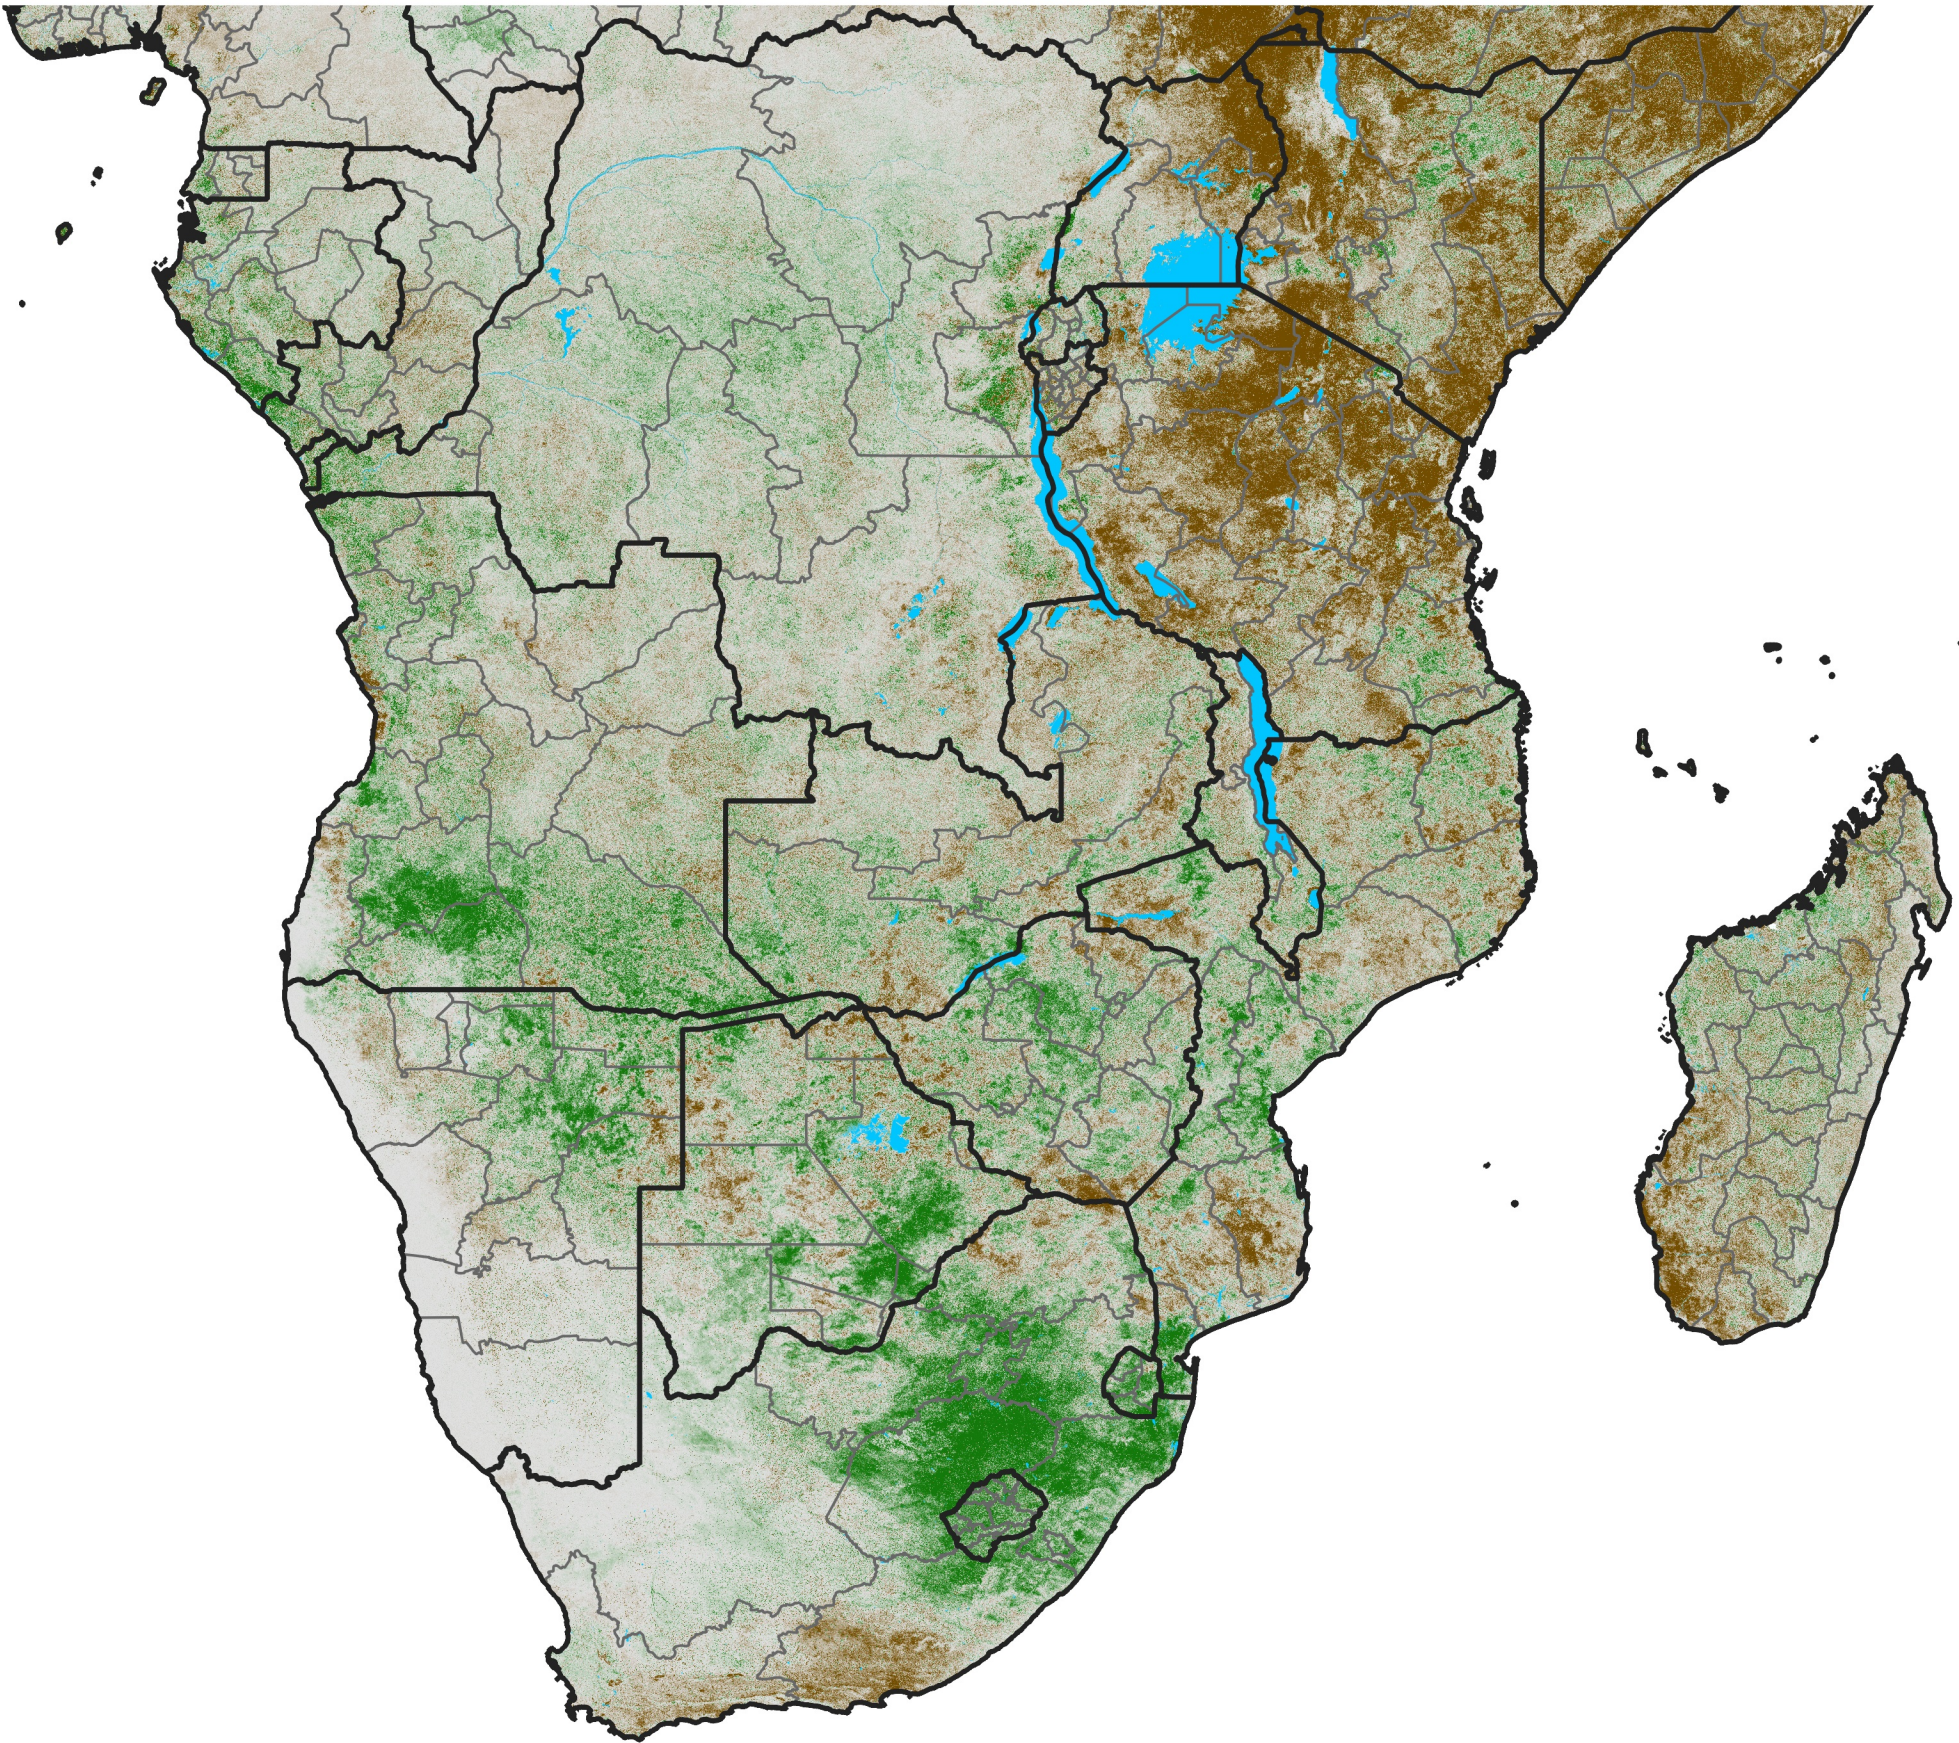

# Southern Africa

## NDVI Difference

2016 minus 2015

Period 34 / December 01 - 10, 2016

### NDVI Difference

<math>< -0.3</math> -0.2 -0.1 -0.05 0.05 0.1 0.2 <math>> 0.3</math>

Negative

No Difference

Positive