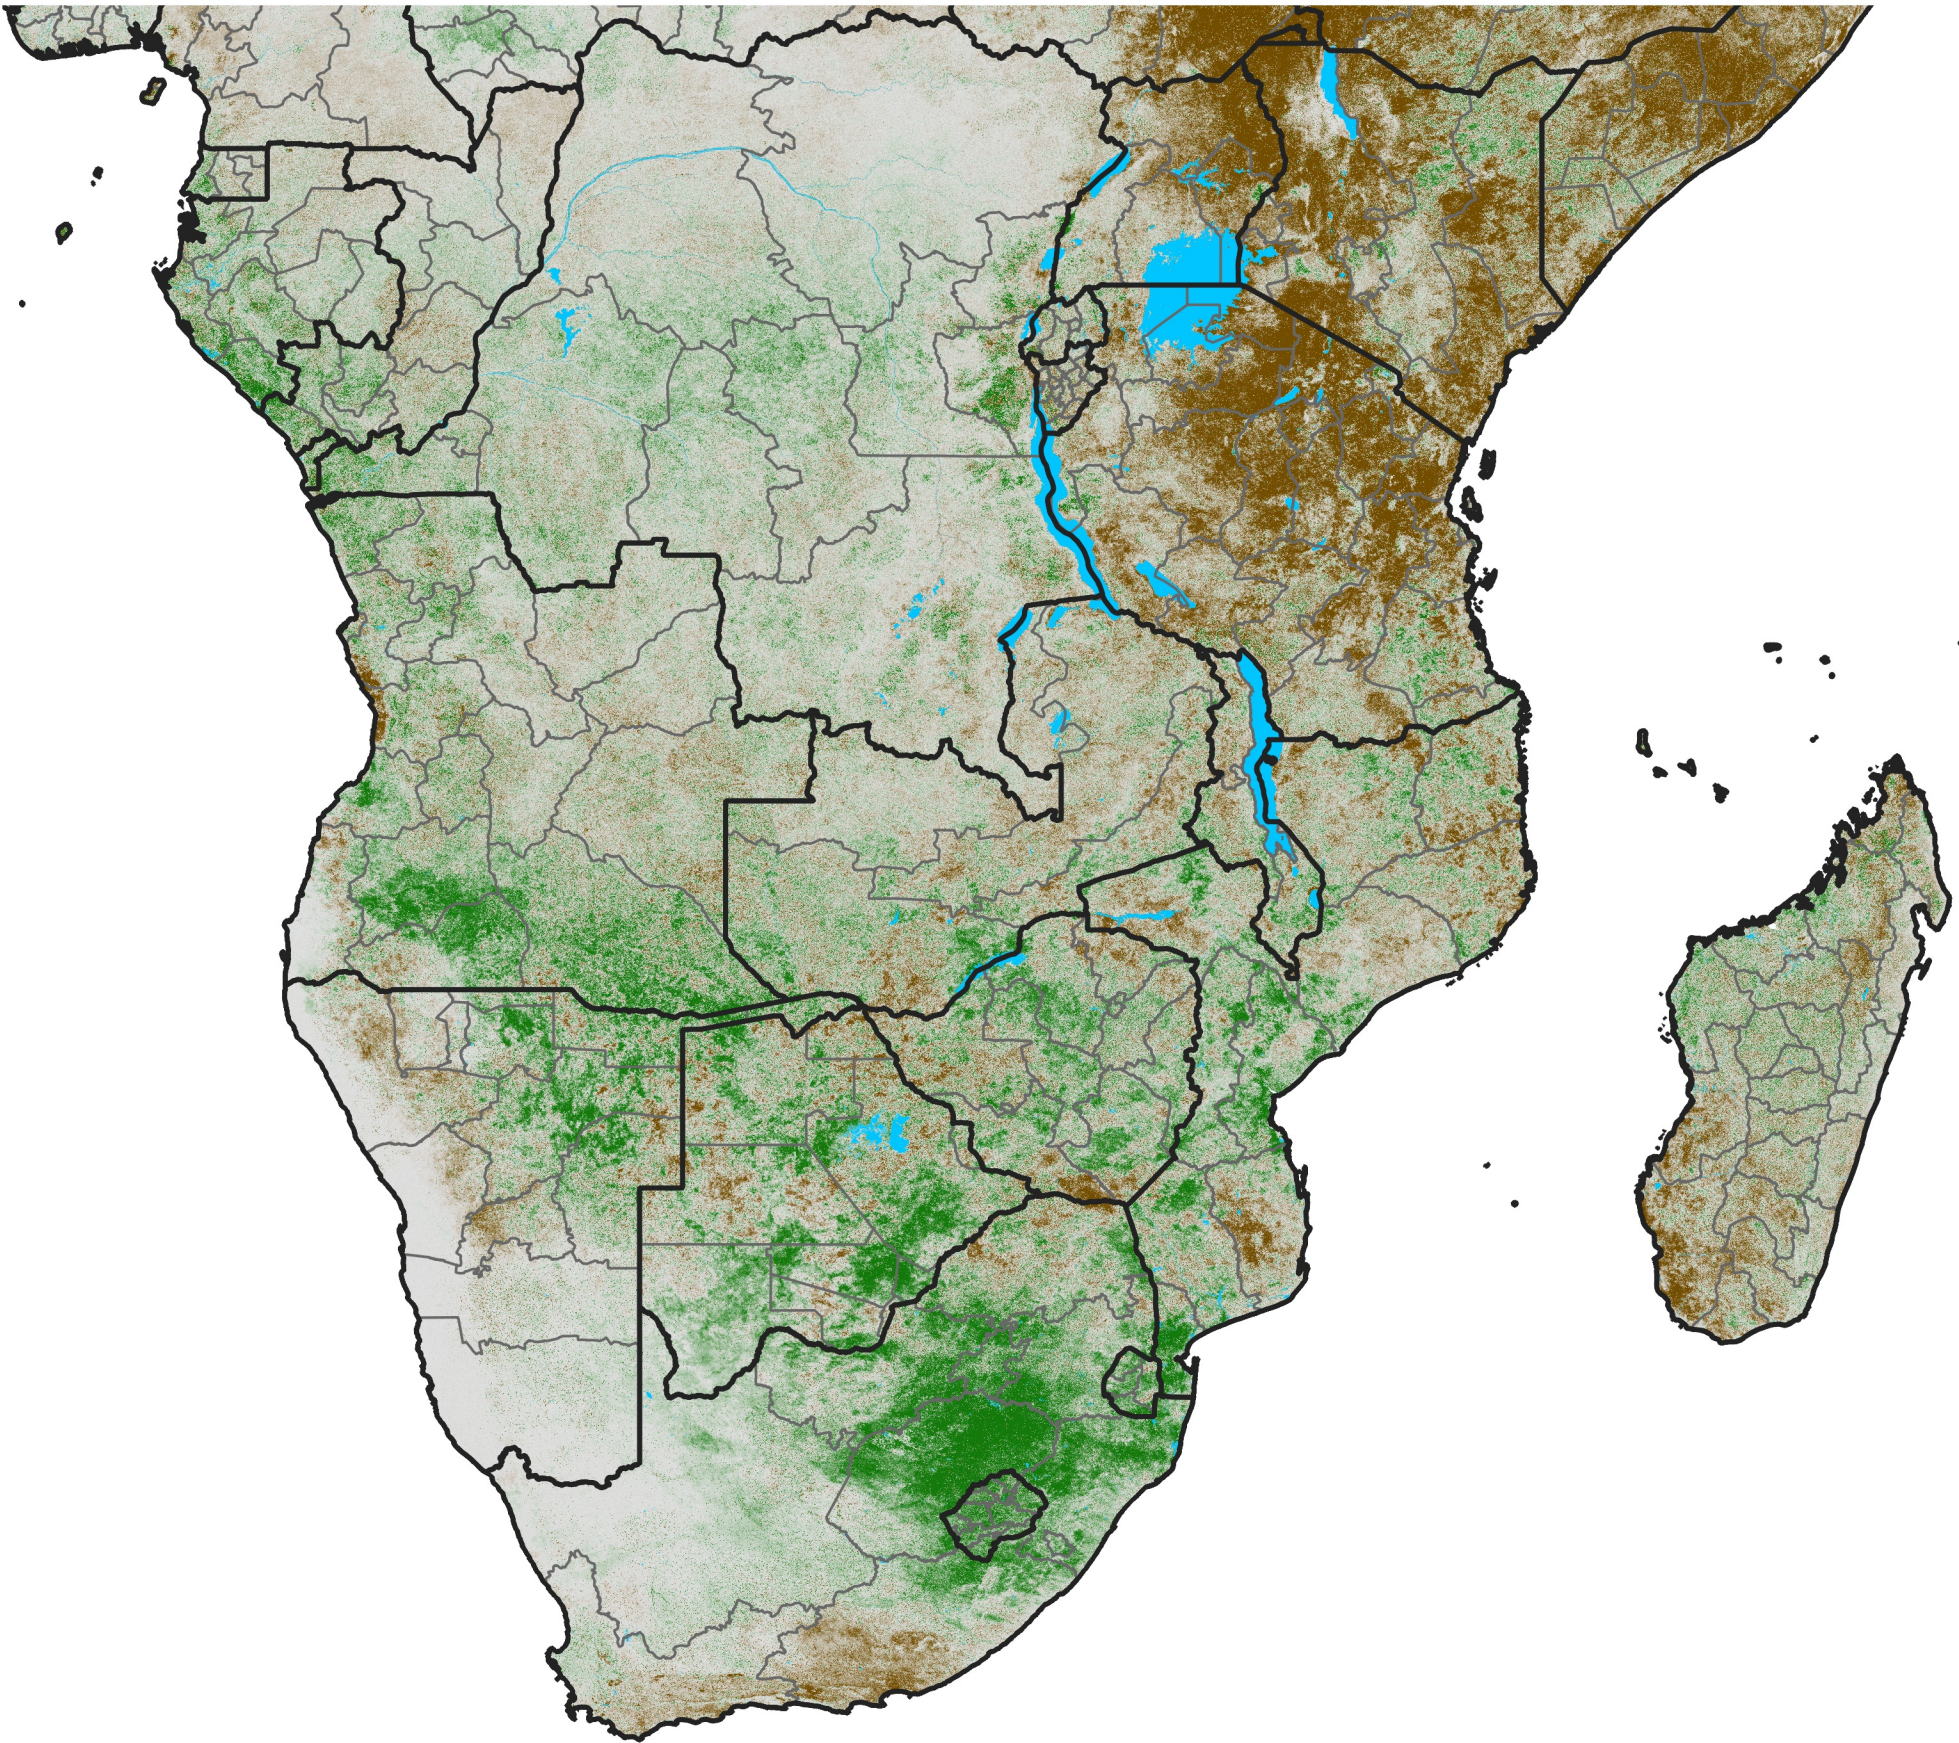

# Southern Africa

## NDVI Difference

2016 minus 2015

Period 35 / December 11 - 20, 2016

### NDVI Difference

< -0.3   -0.2   -0.1   -0.05   0.05   0.1   0.2   >0.3

Negative

No Difference

Positive