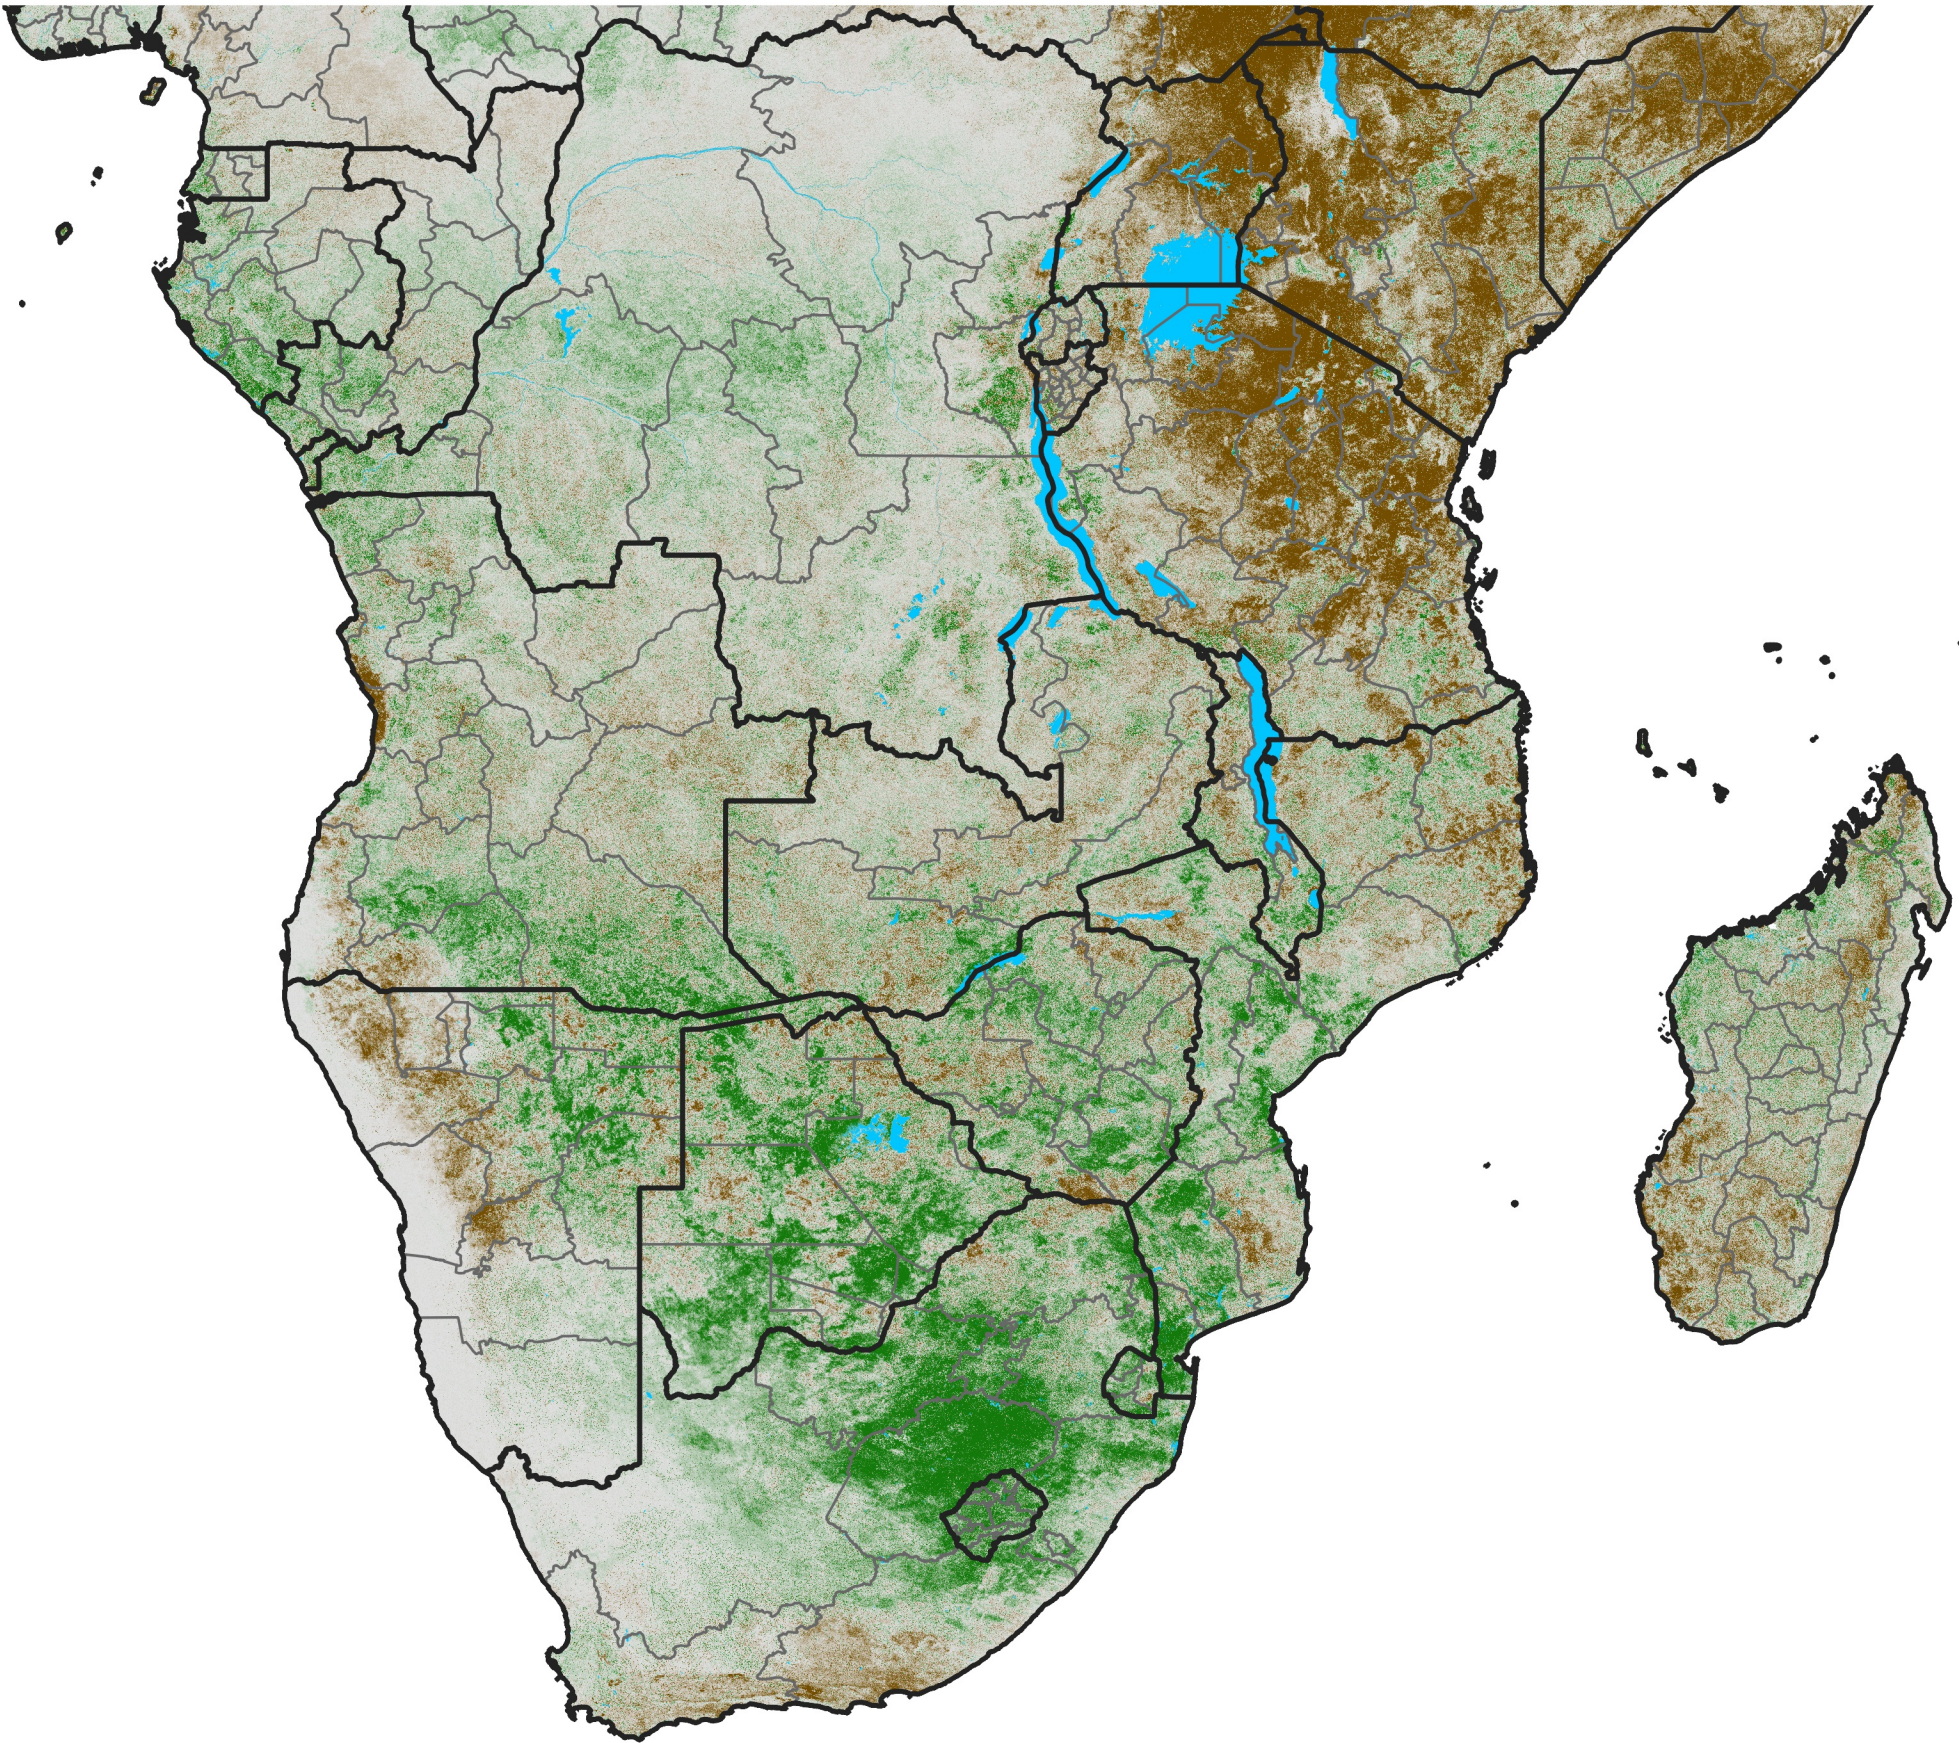

Southern Africa

NDVI Difference

2016 minus 2015

Period 36 / December 21 - 31, 2016

NDVI Difference

< -0.3 -0.2 -0.1 -0.05 0.05 0.1 0.2 >0.3

Negative

No Difference