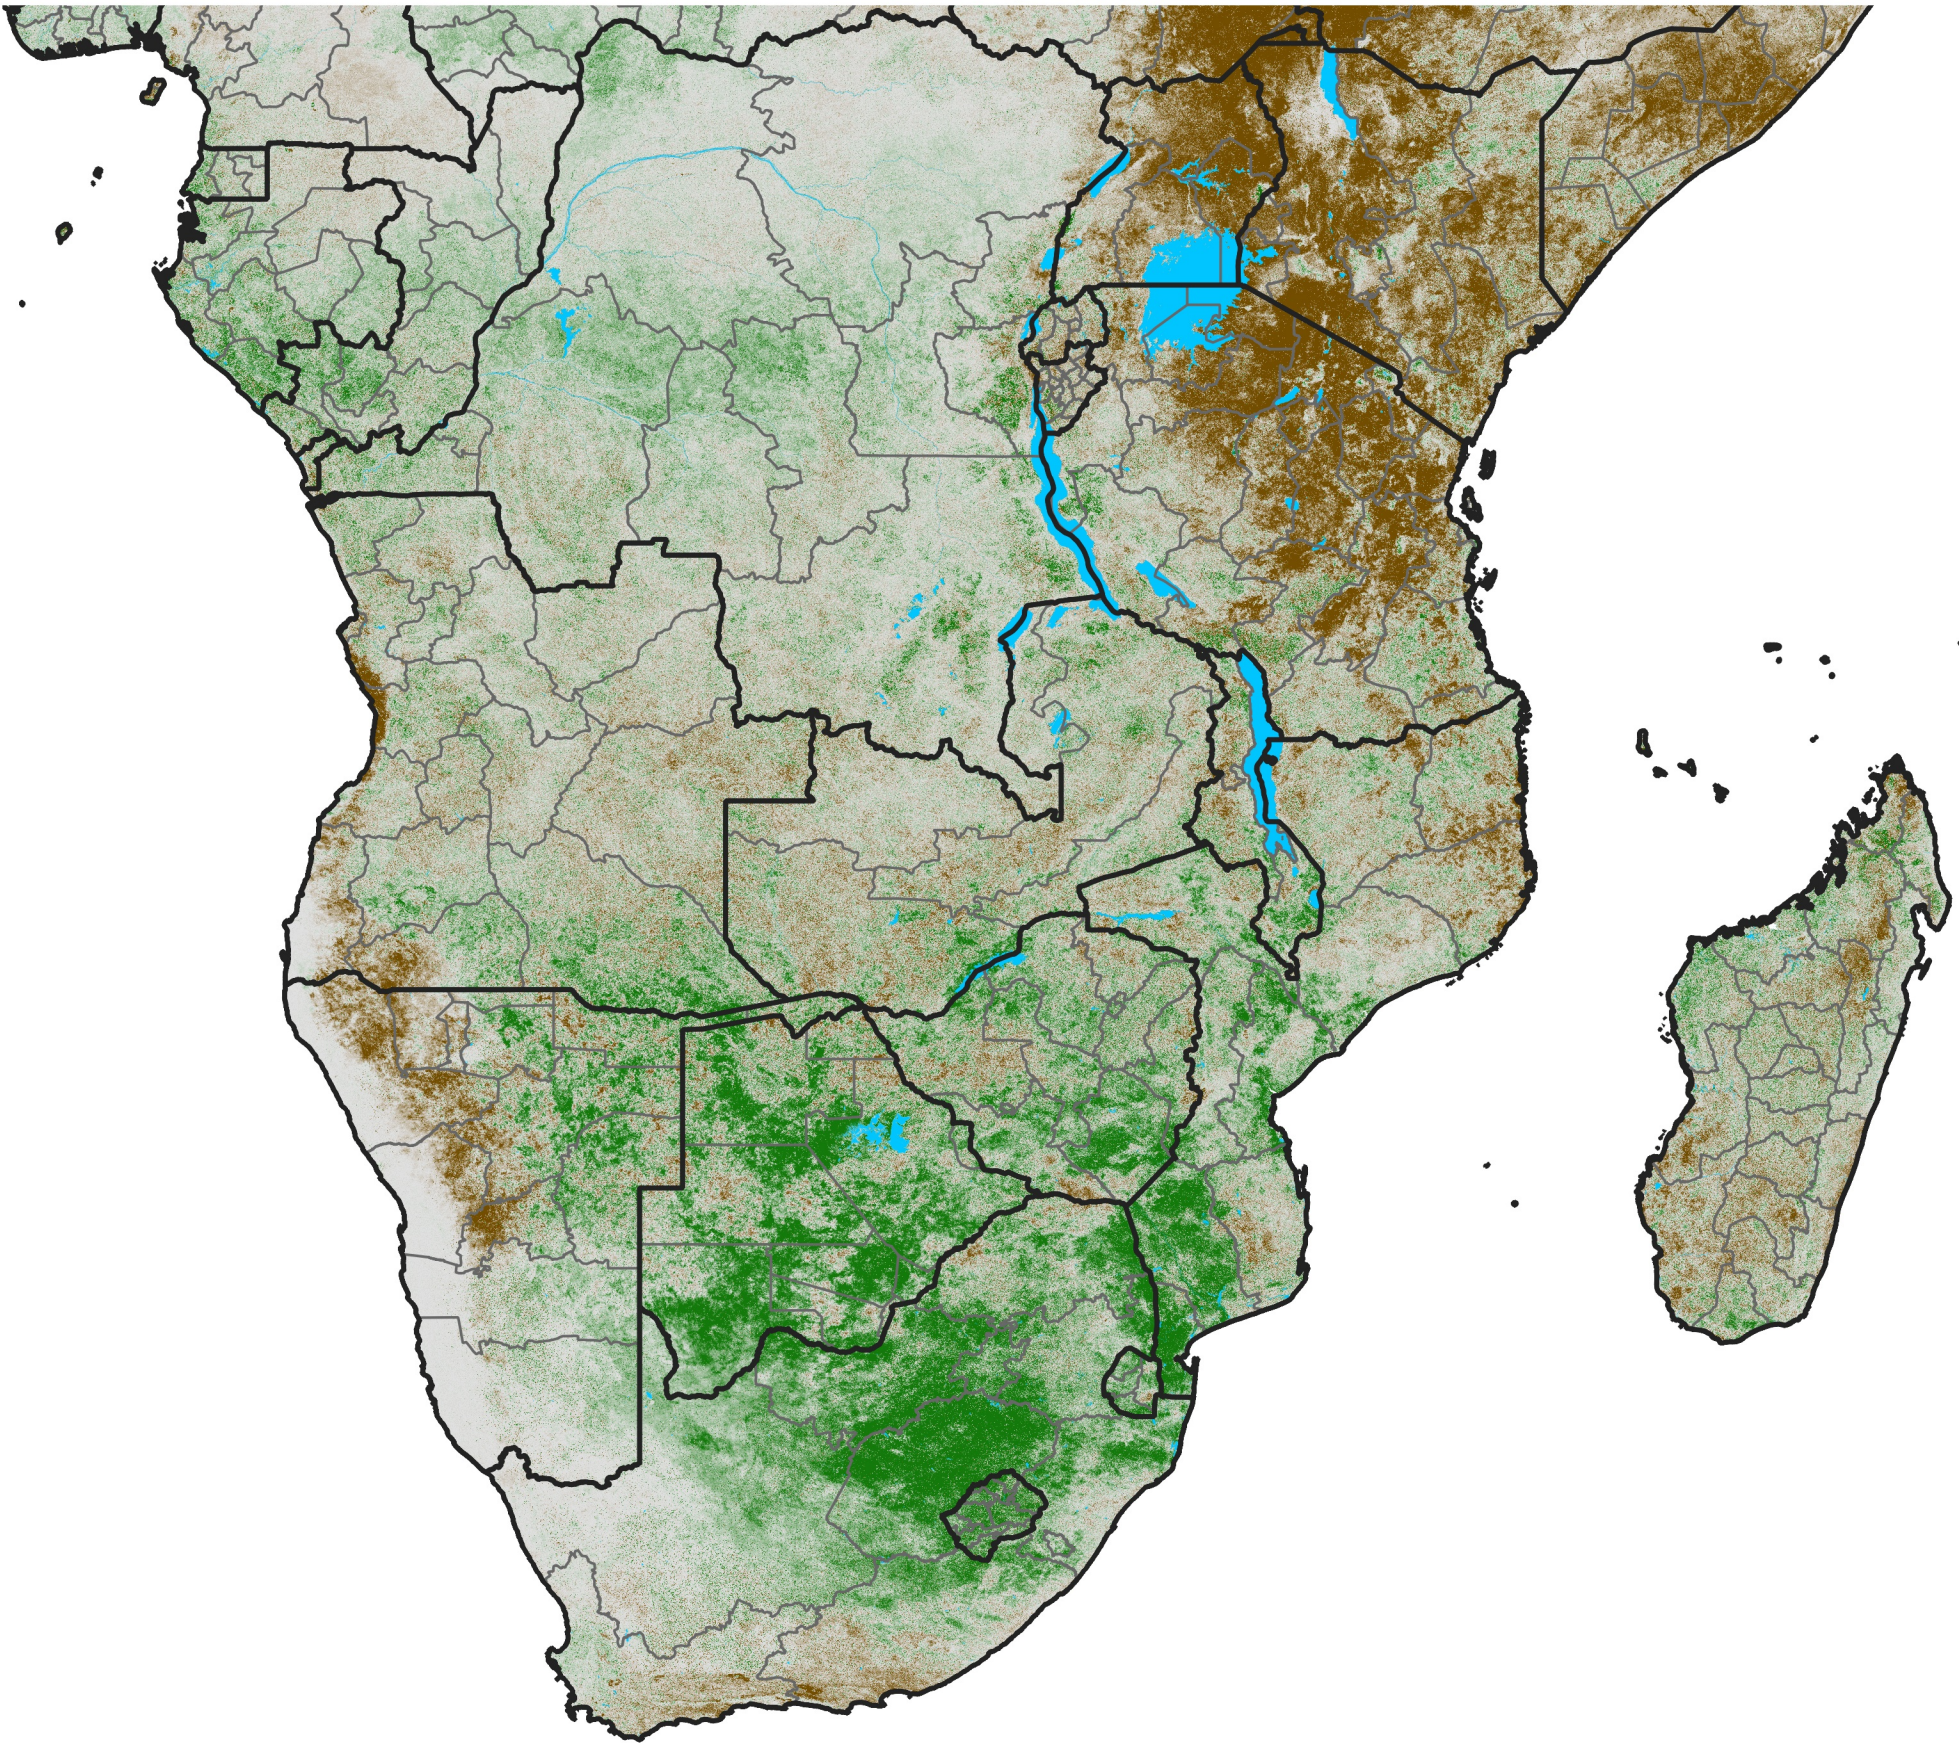

Southern Africa

NDVI Difference

2017 minus 2016

Period 01 / January 01 - 10, 2017

NDVI Difference

< -0.3 -0.2 -0.1 -0.05 0.05 0.1 0.2 >0.3

Negative

No Difference