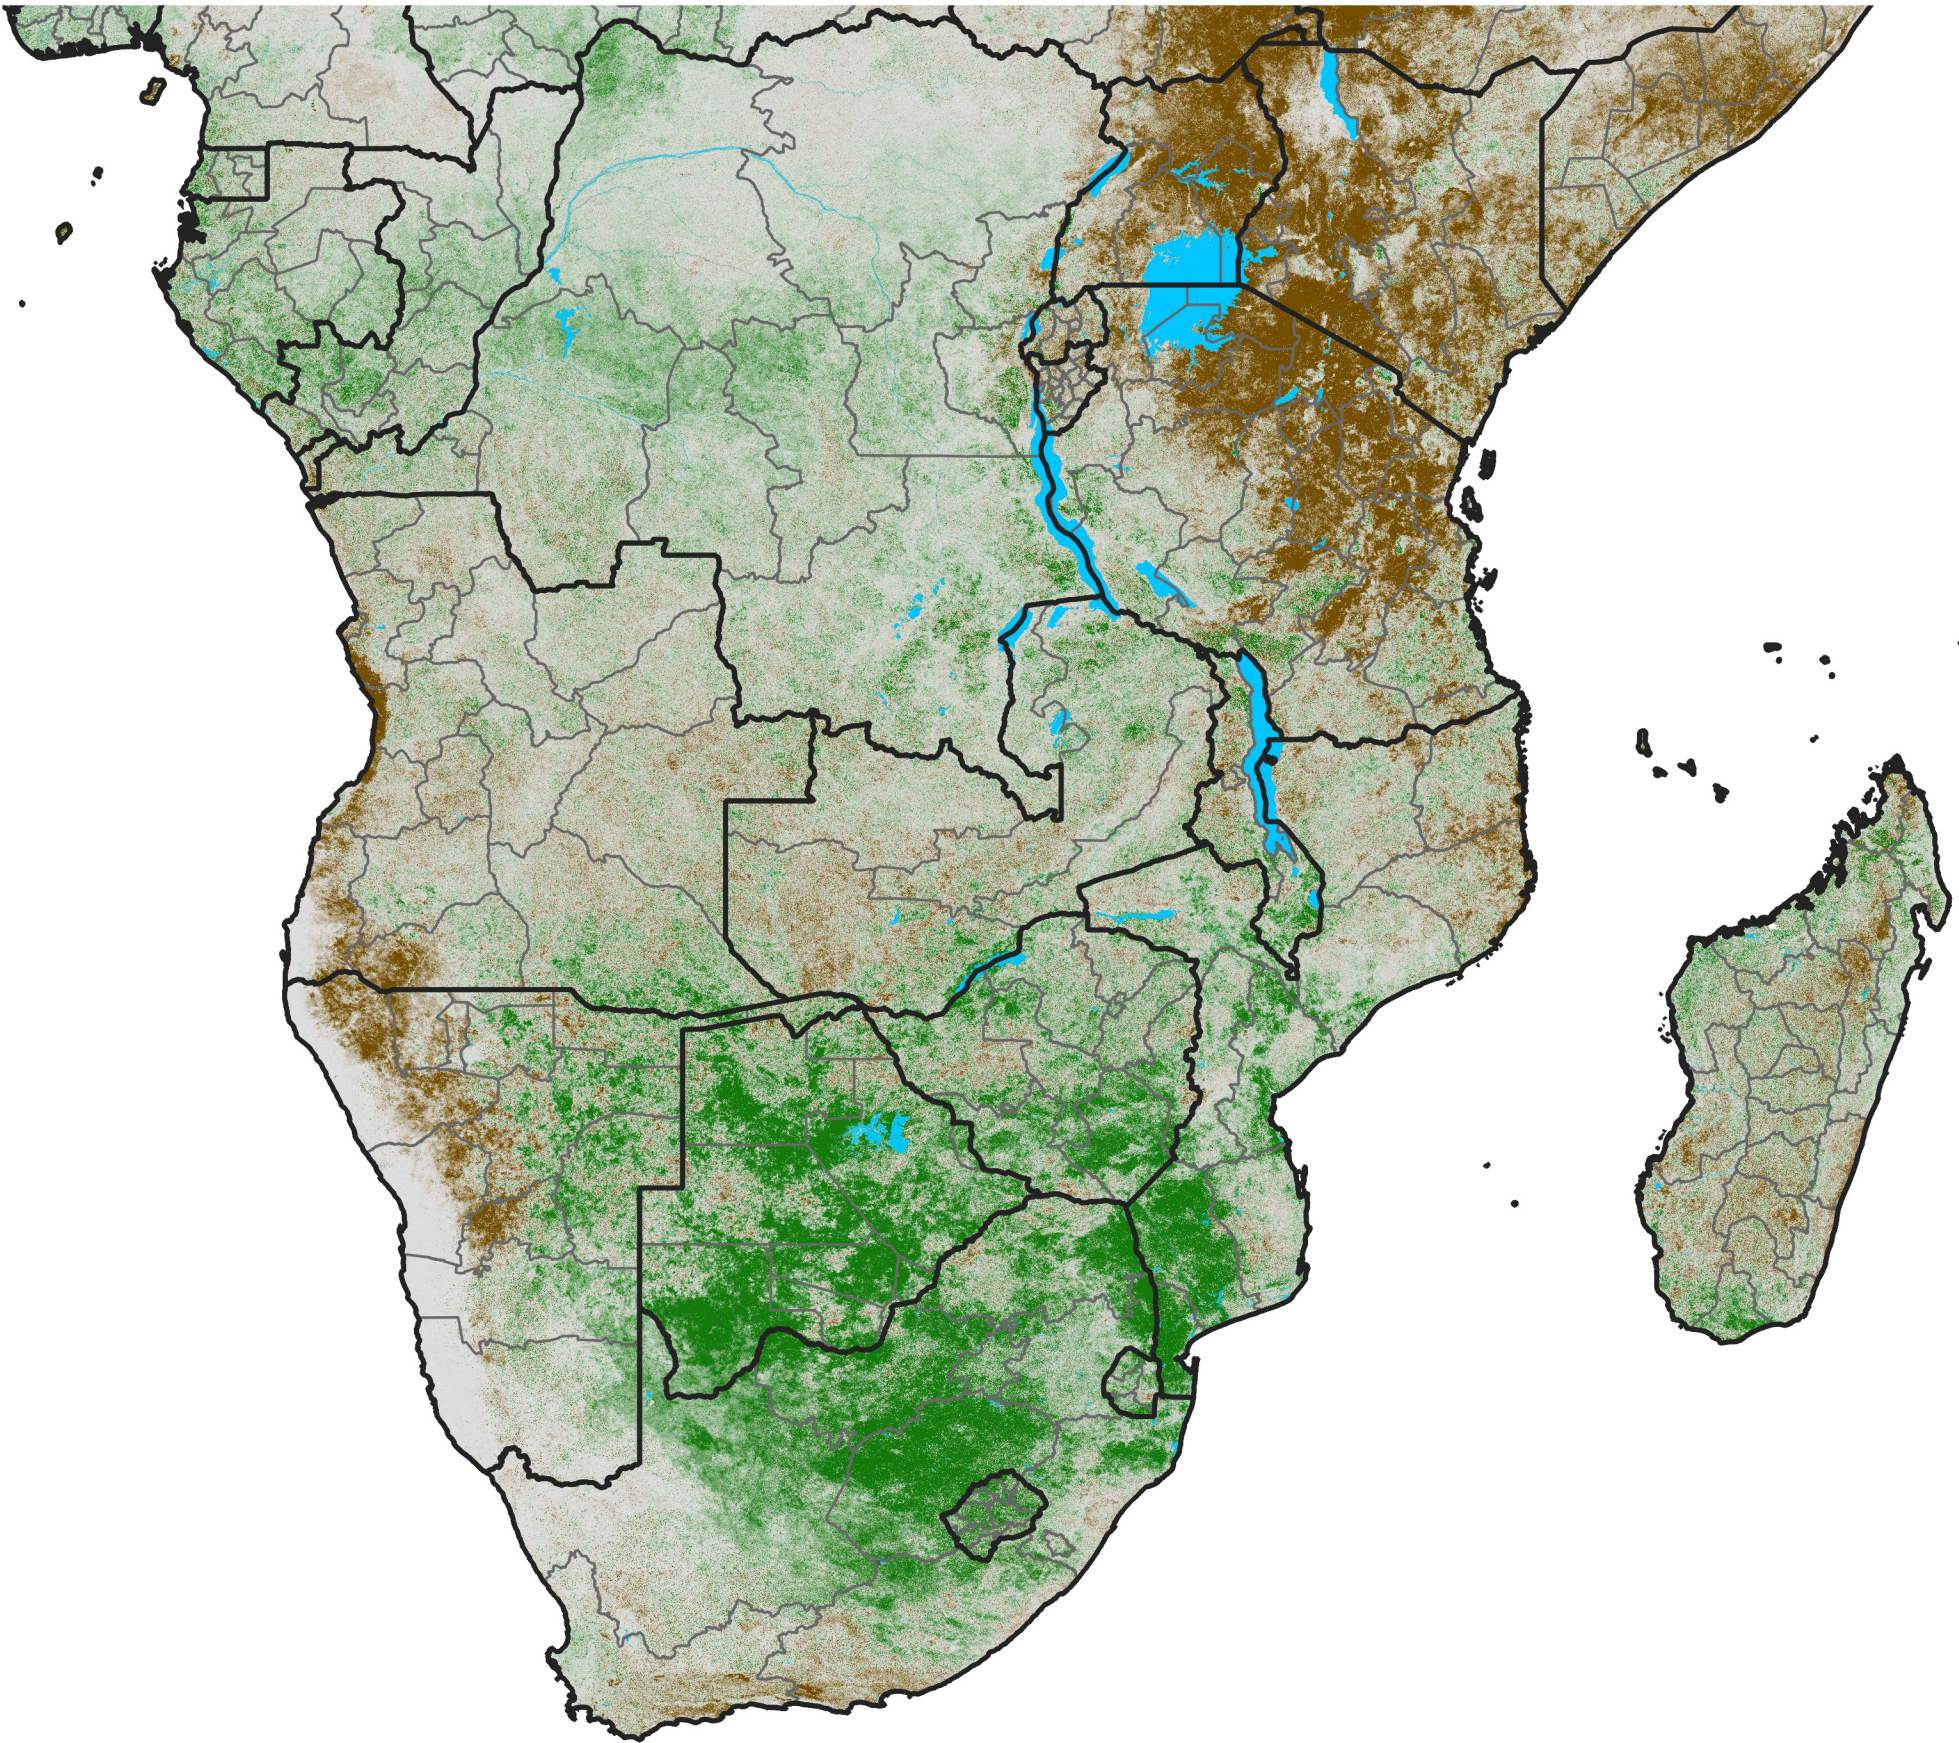

Southern Africa

NDVI Difference

2017 minus 2016

Period 02 / January 11 - 20, 2017

NDVI Difference

< -0.3 -0.2 -0.1 -0.05 0.05 0.1 0.2 >0.3

Negative

No Difference