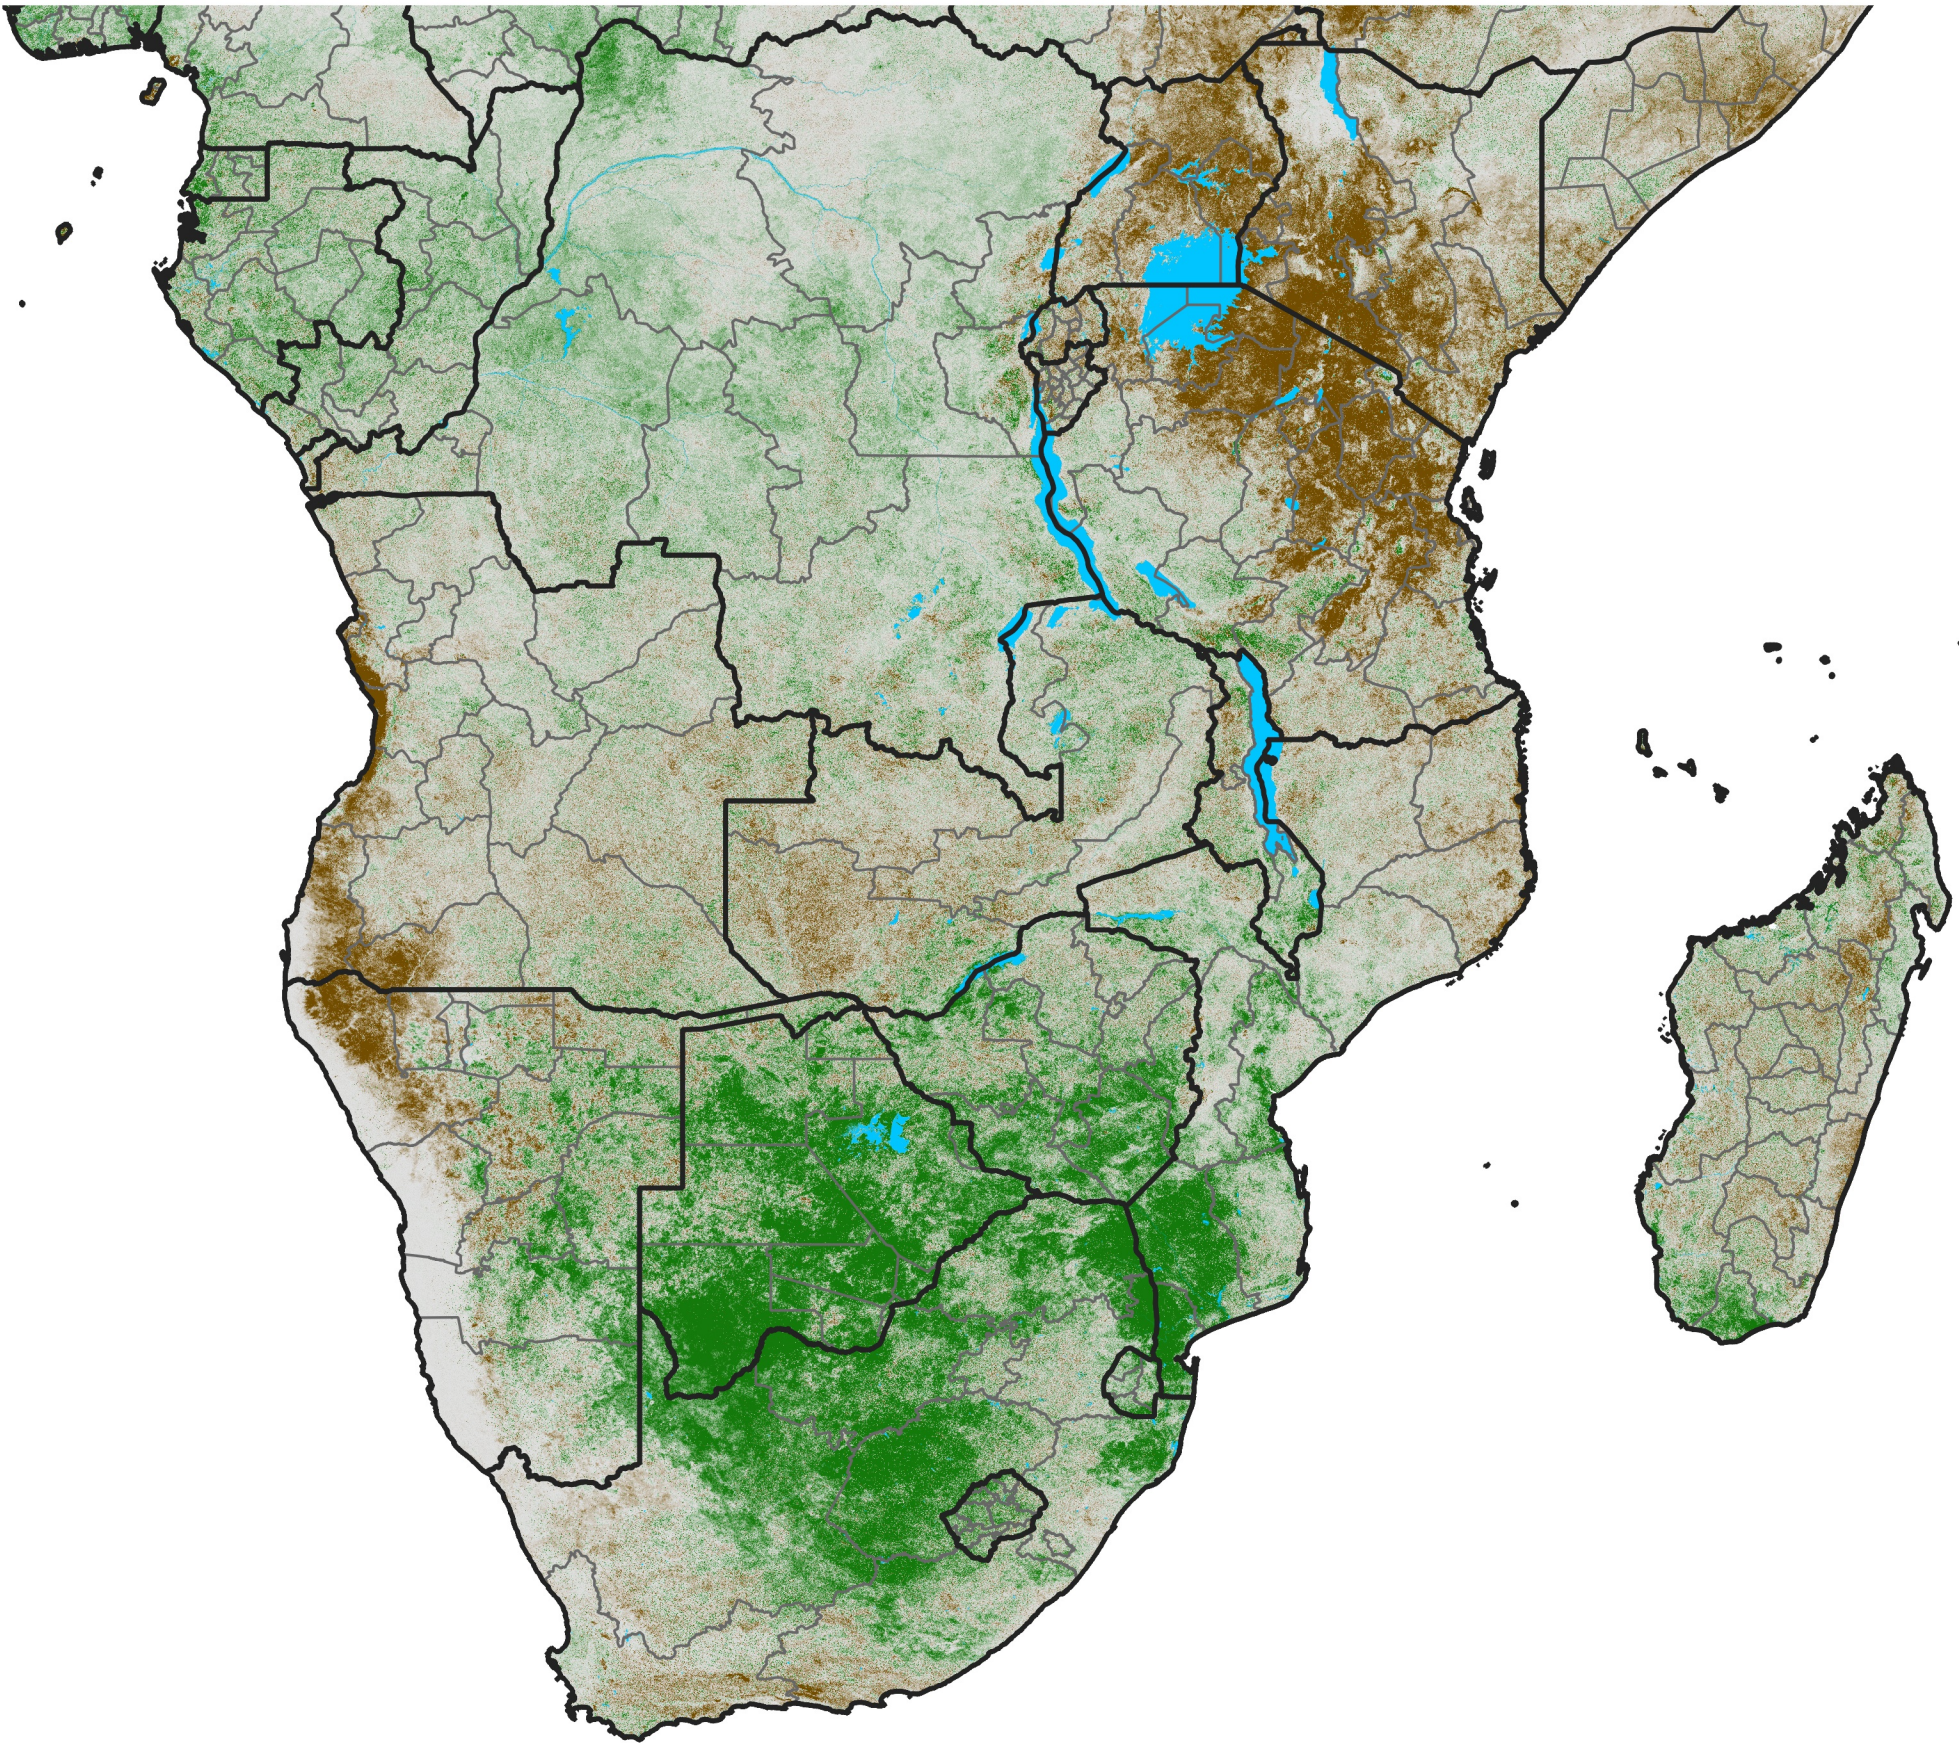

Southern Africa

NDVI Difference

2017 minus 2016

Period 04 / February 01 - 10, 2017

NDVI Difference

< -0.3 -0.2 -0.1 -0.05 0.05 0.1 0.2 >0.3

Negative

No Difference