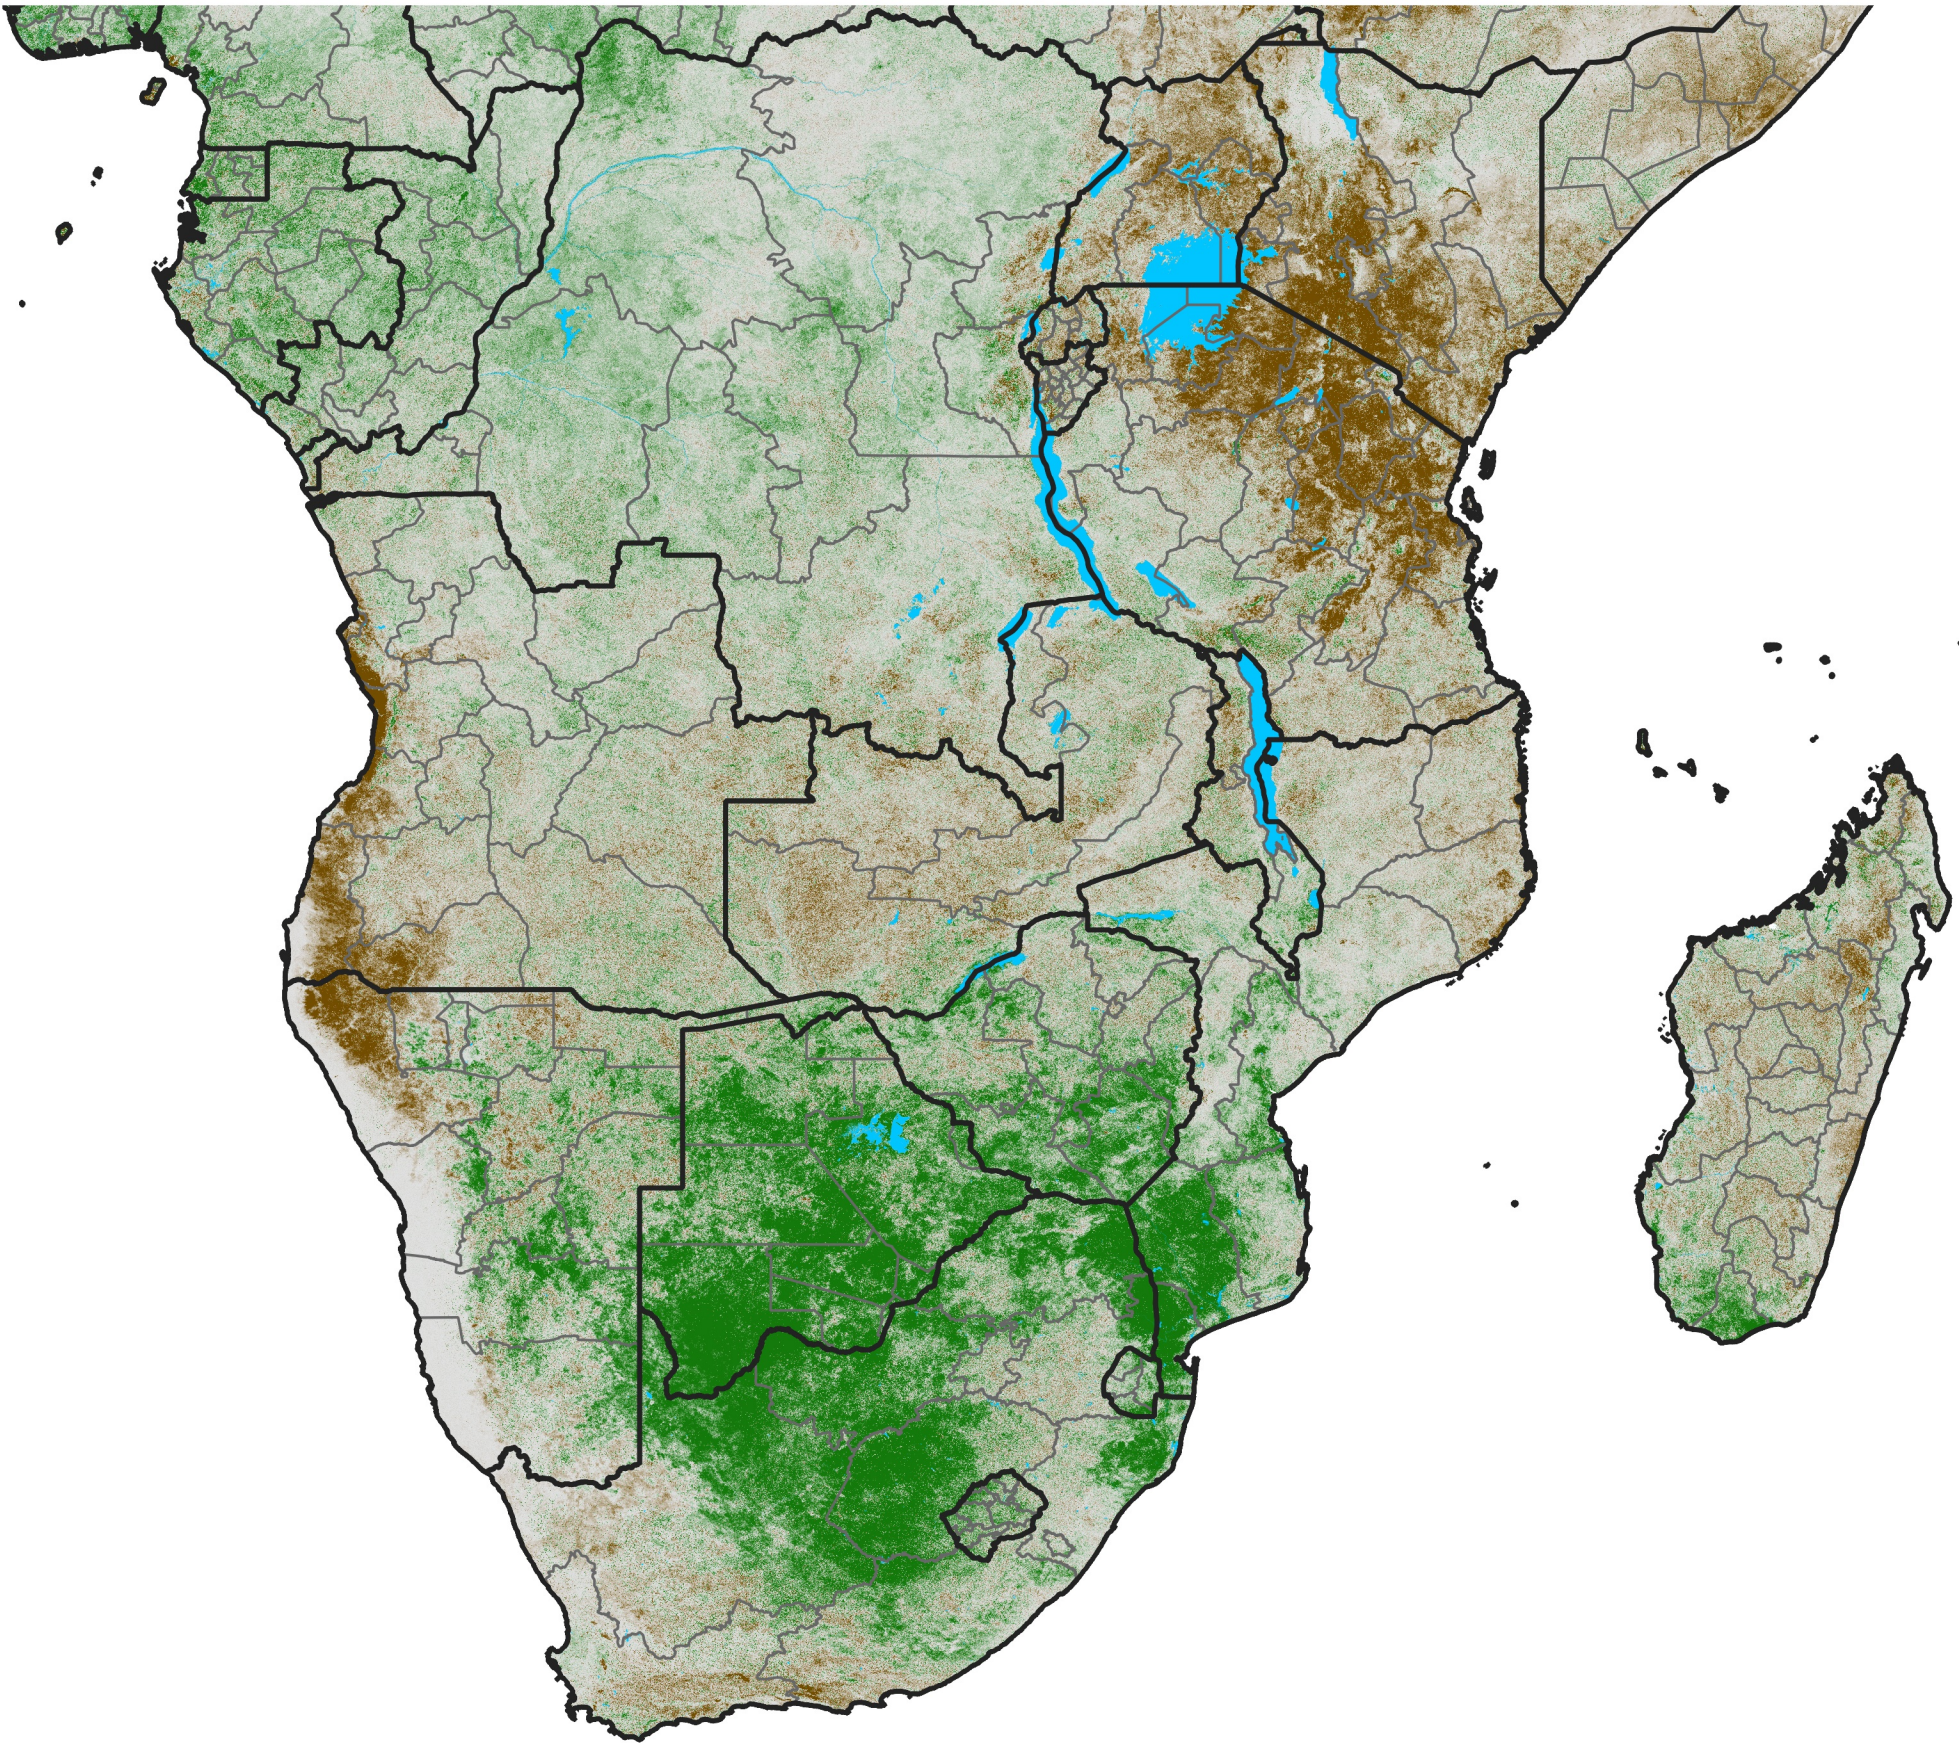

# Southern Africa

## NDVI Difference

2017 minus 2016

Period 05 / February 11 - 20, 2017

### NDVI Difference

< -0.3   -0.2   -0.1   -0.05   0.05   0.1   0.2   > 0.3

Negative

No Difference

Positive