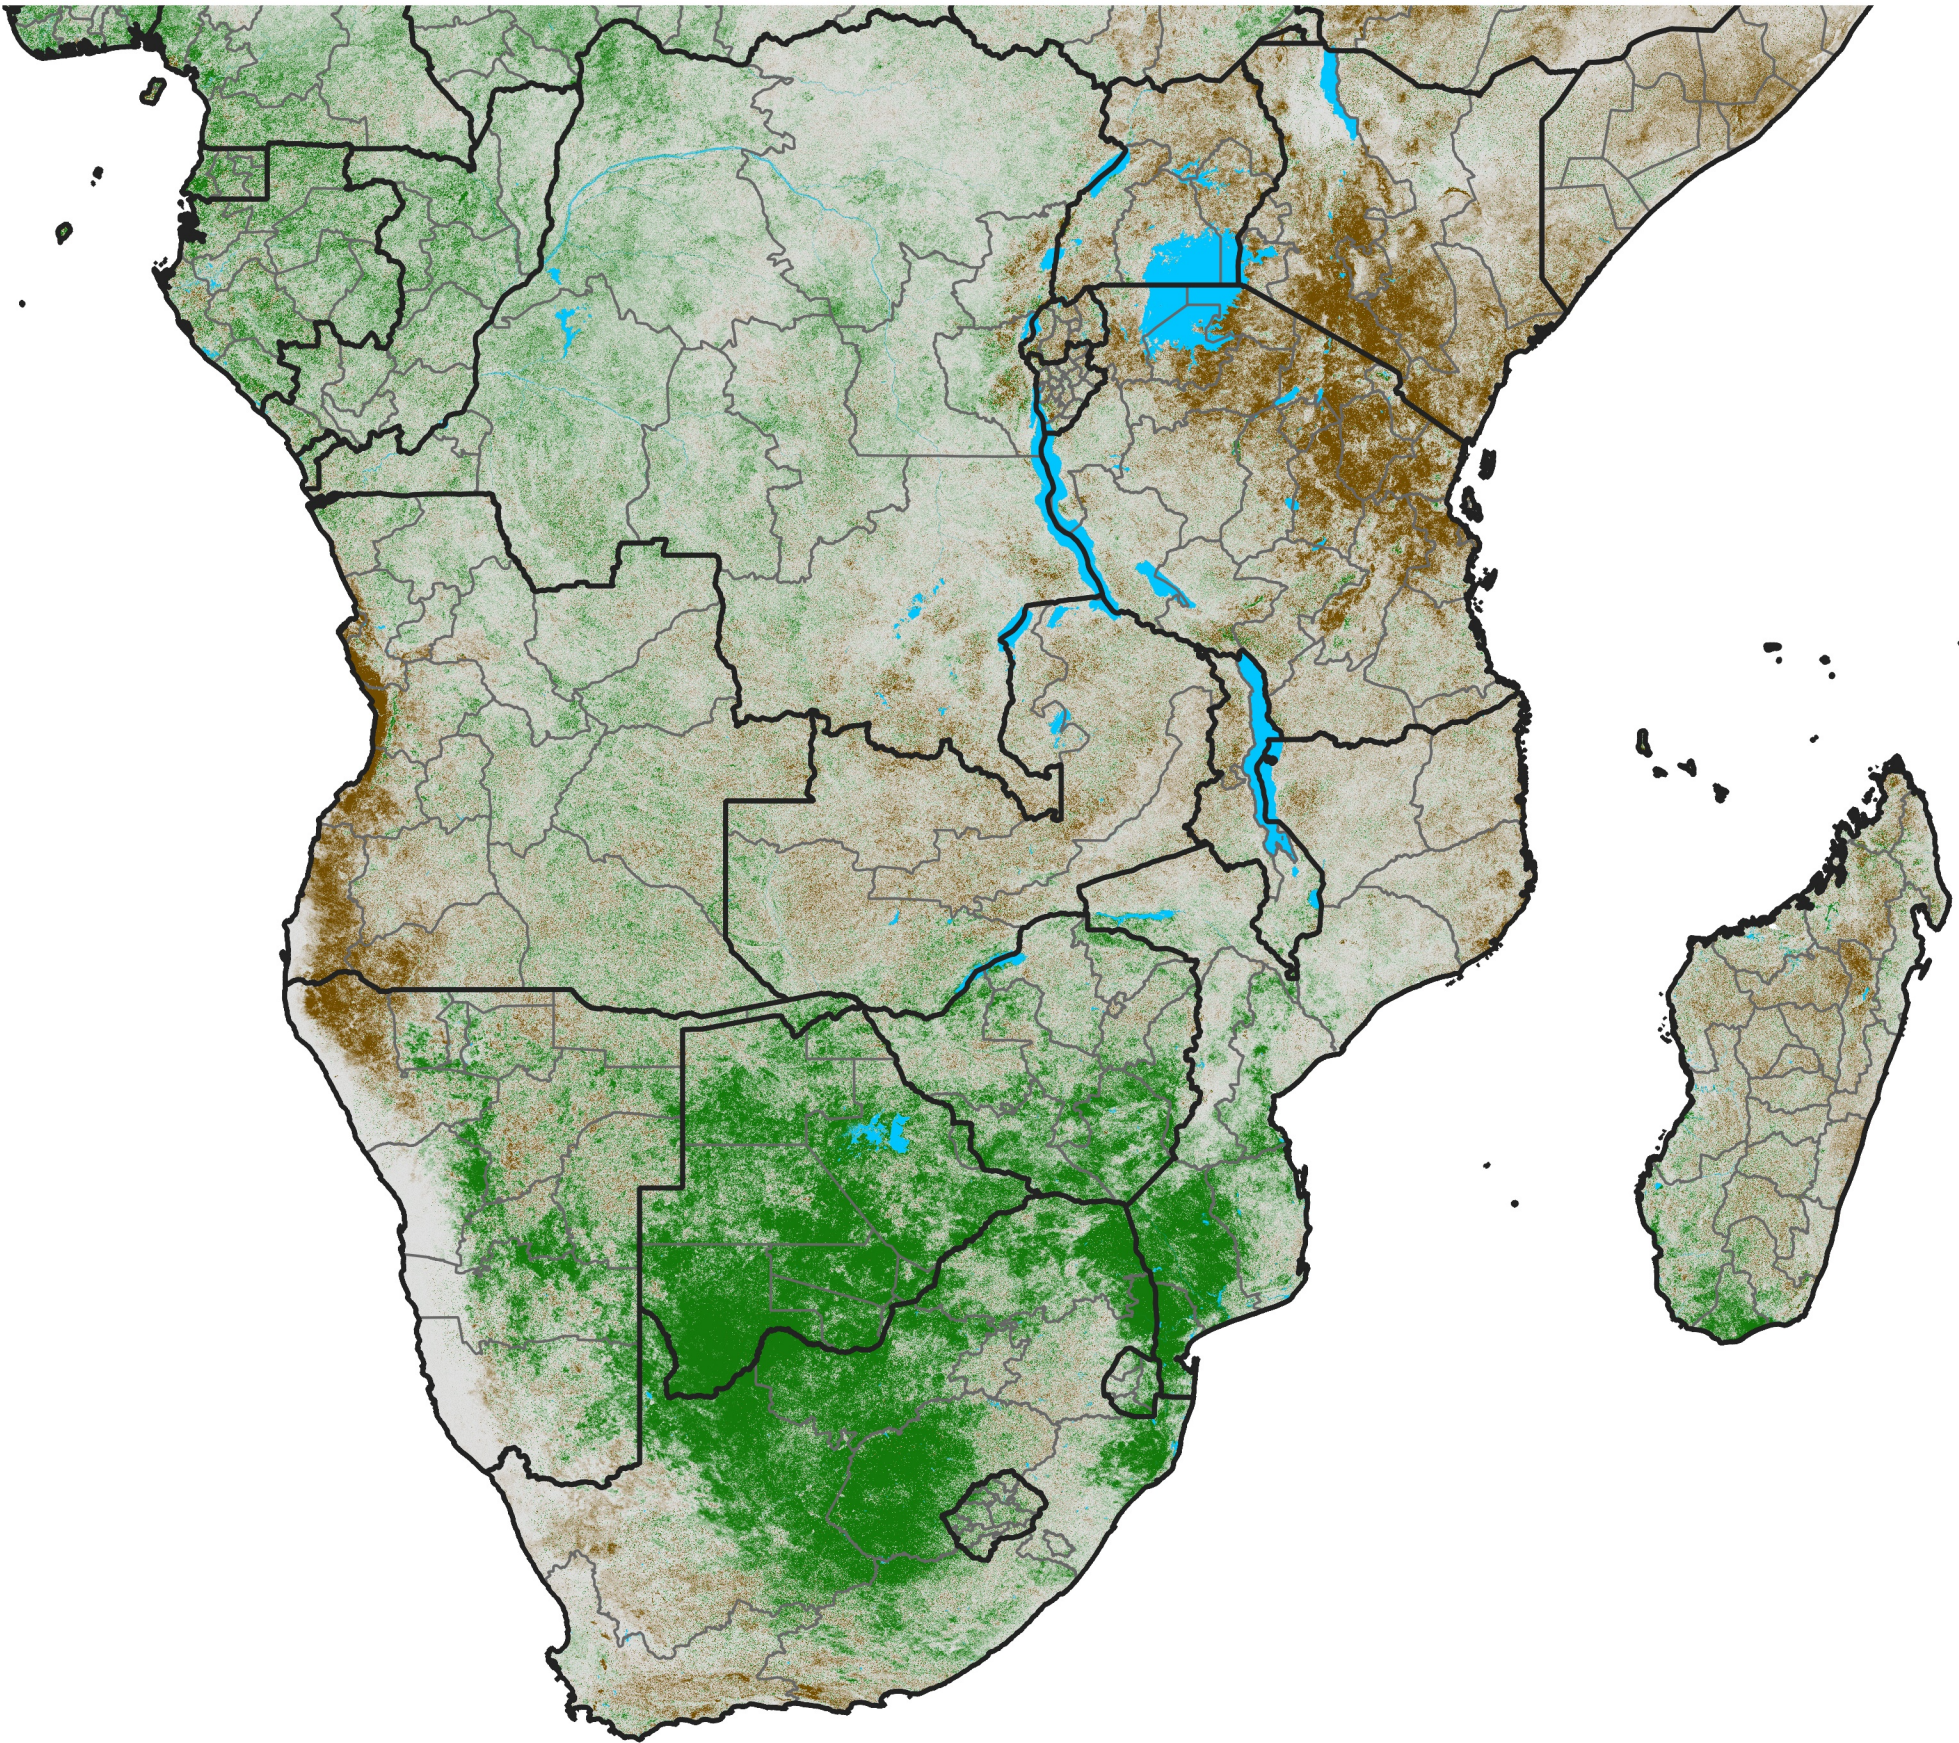

Southern Africa NDVI Difference

2017 minus 2016

Period 06 / February 21 - 28, 2017

NDVI Difference

< -0.3 -0.2 -0.1 -0.05 0.05 0.1 0.2 >0.3

Negative

No Difference

Positive