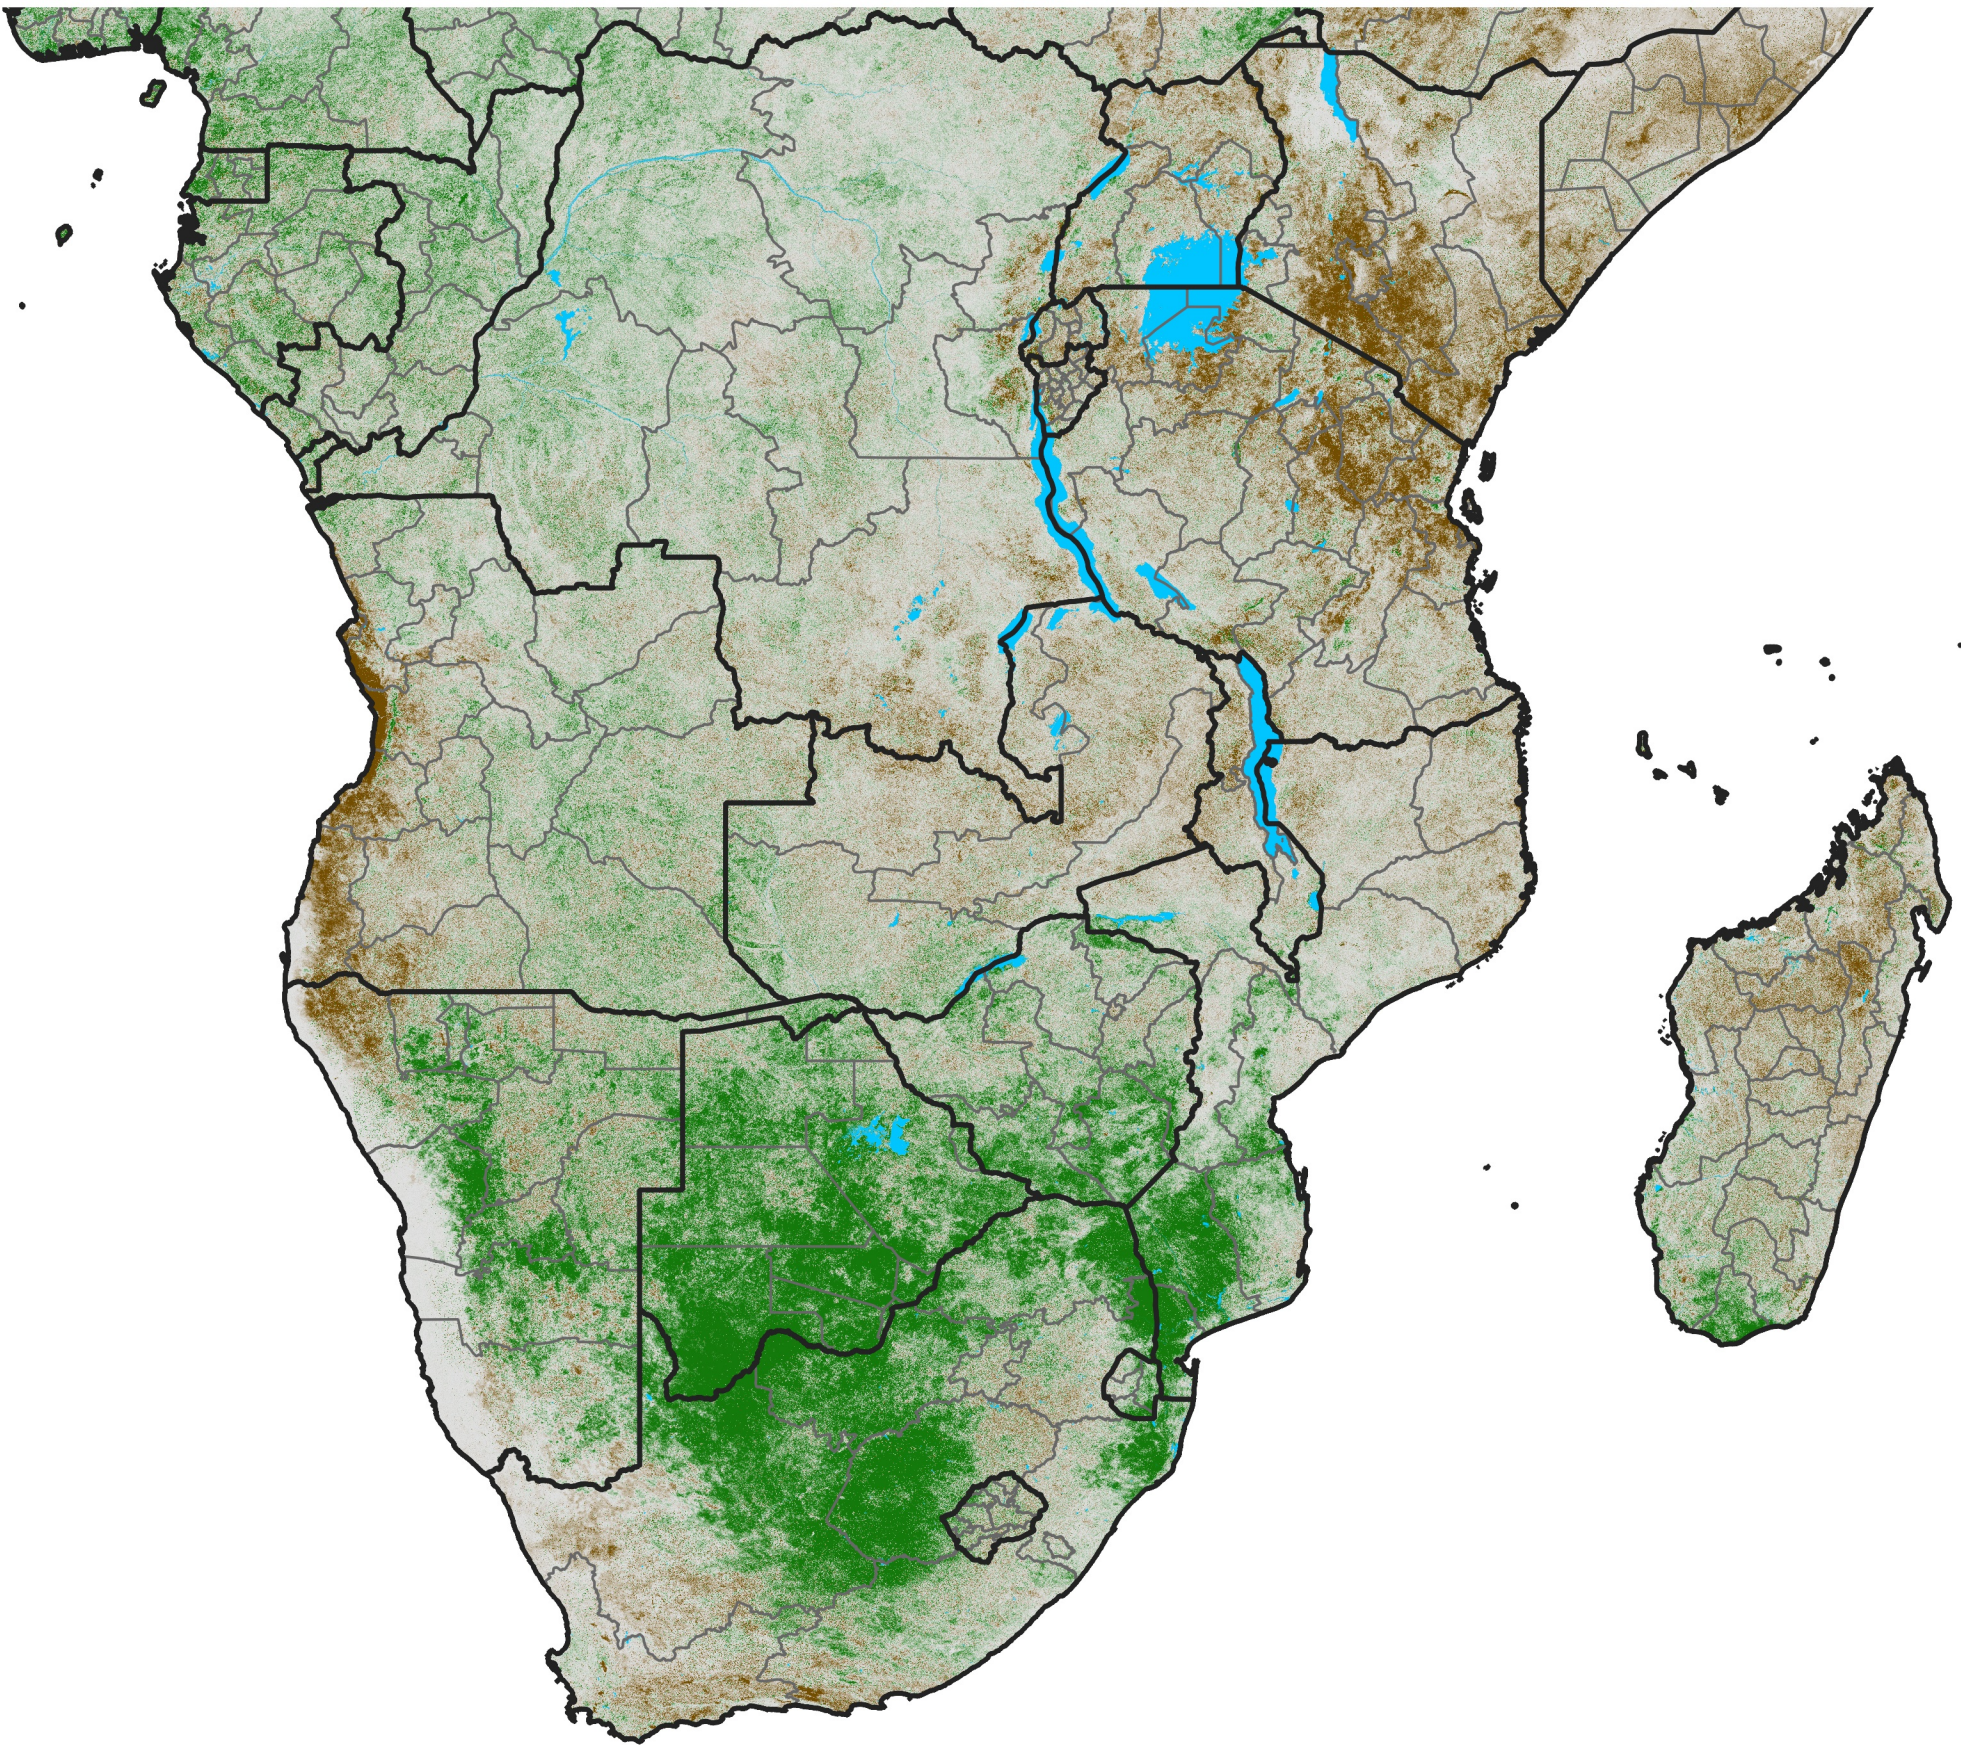

# Southern Africa NDVI Difference

2017 minus 2016

Period 07 / March 01 - 10, 2017

## NDVI Difference

< -0.3   -0.2   -0.1   -0.05   0.05   0.1   0.2   >0.3

Negative

No Difference

Positive