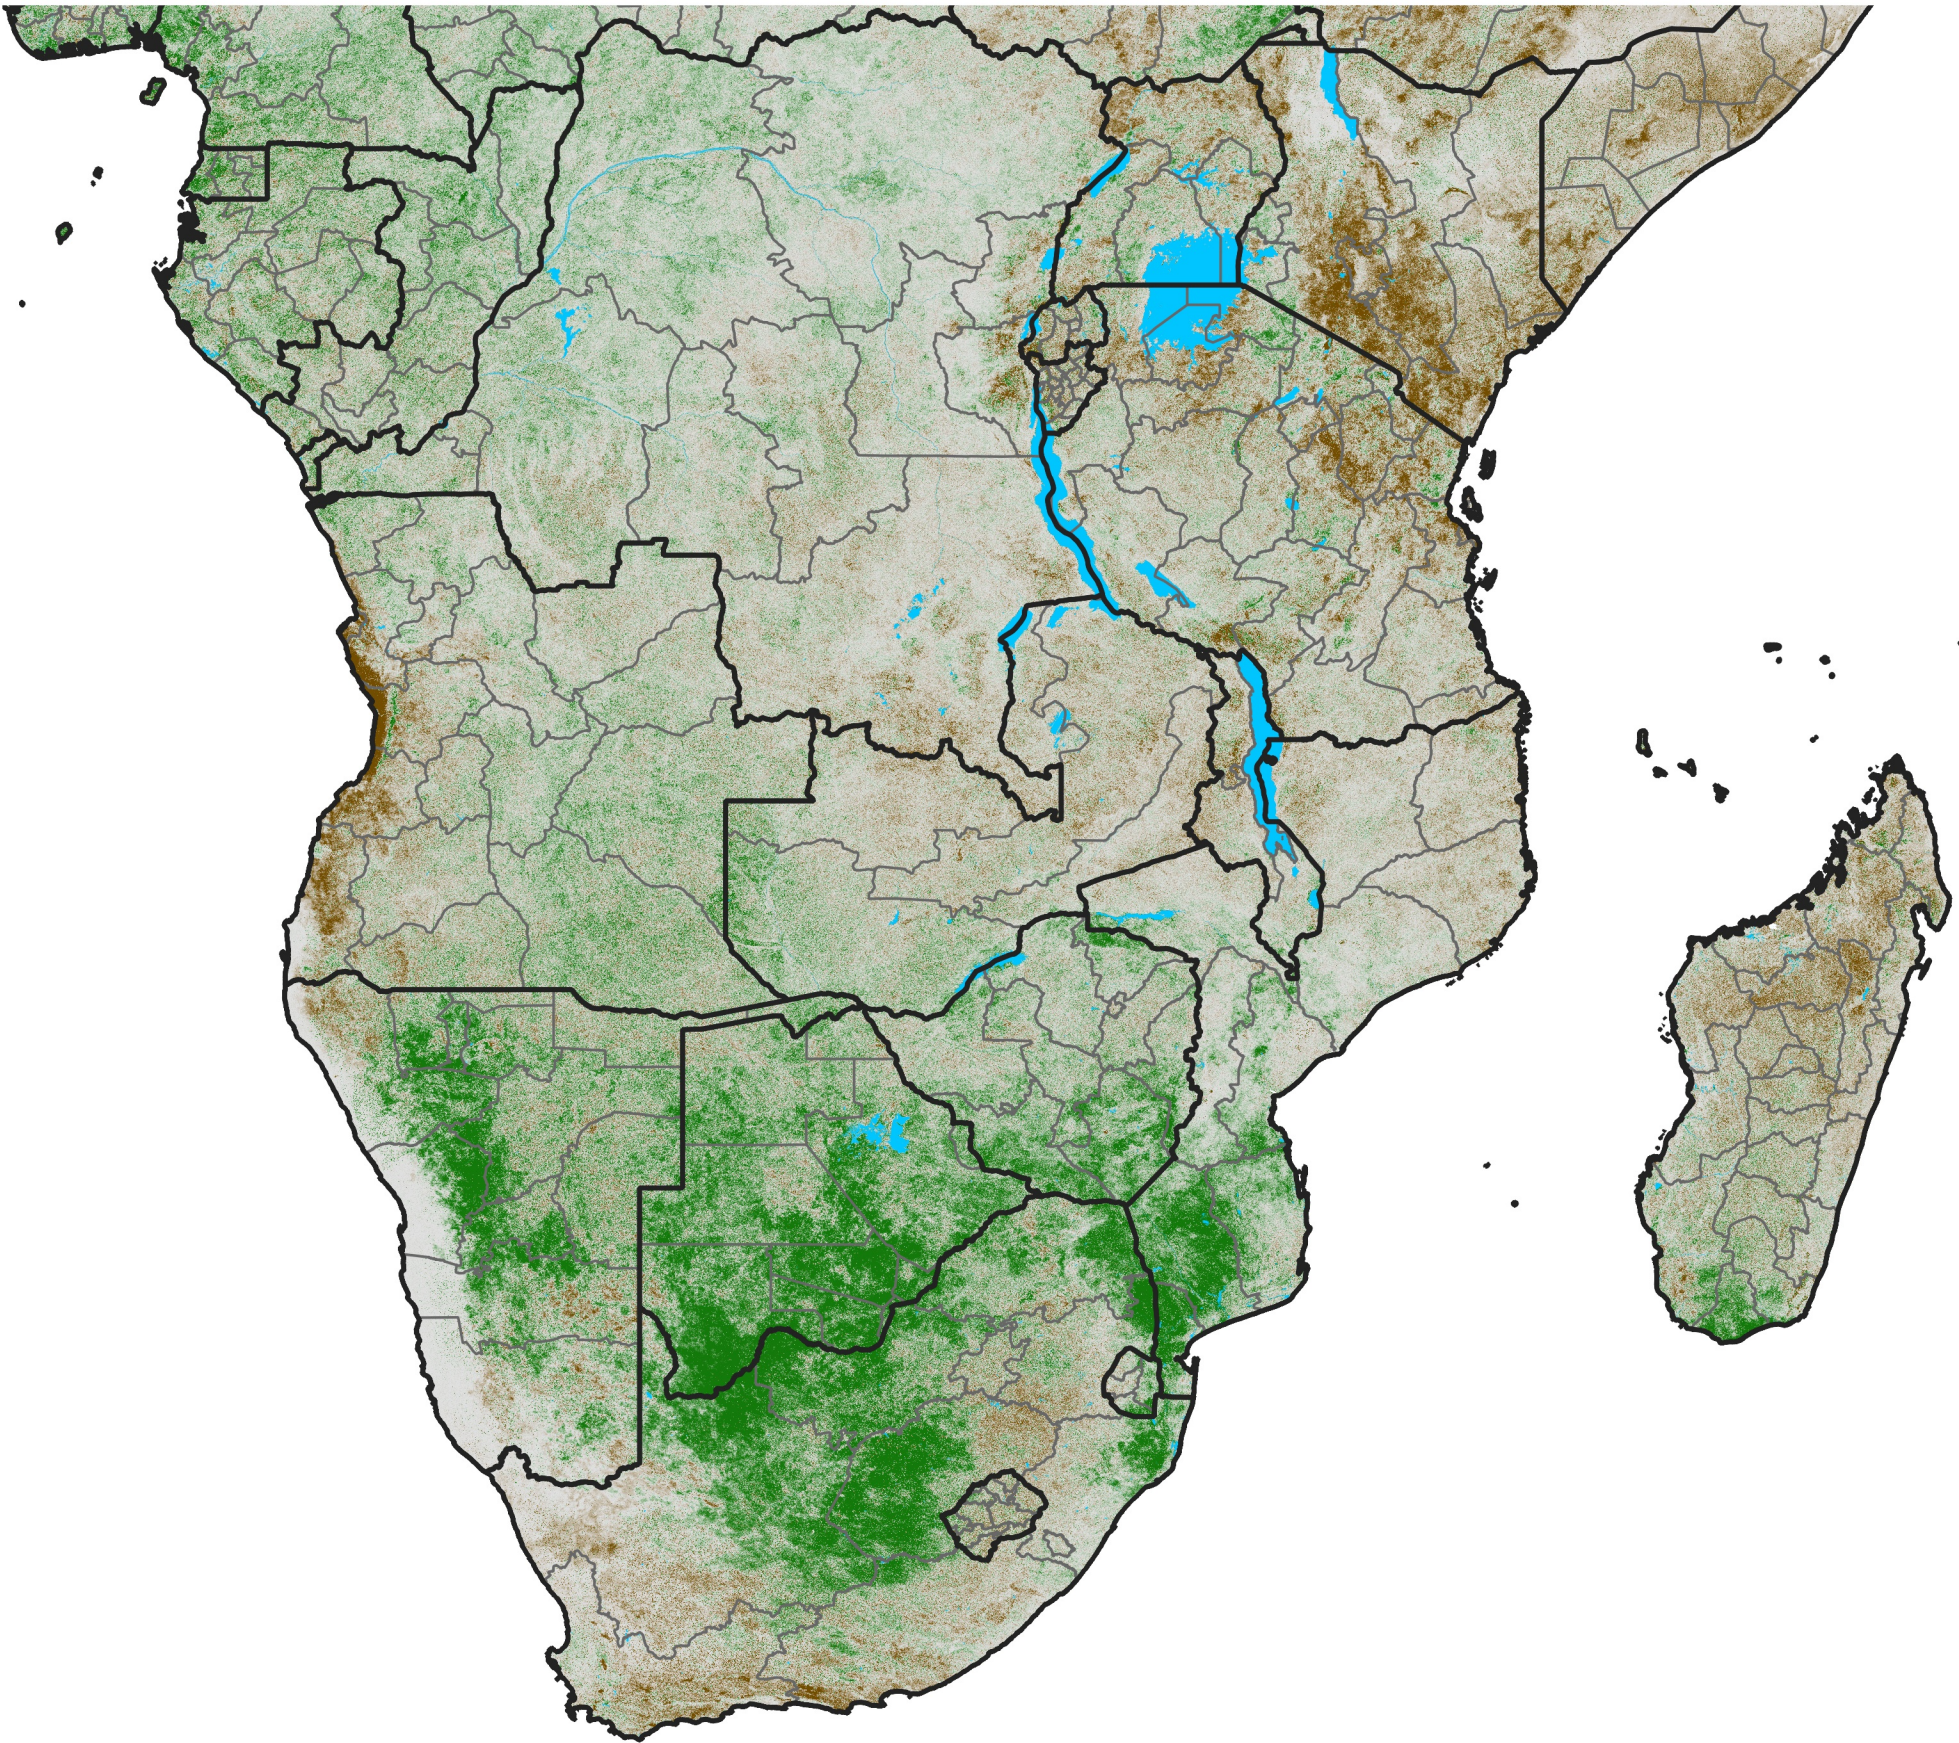

Southern Africa

NDVI Difference

2017 minus 2016

Period 08 / March 11 - 20, 2017

NDVI Difference

< -0.3 -0.2 -0.1 -0.05 0.05 0.1 0.2 >0.3

Negative

No Difference