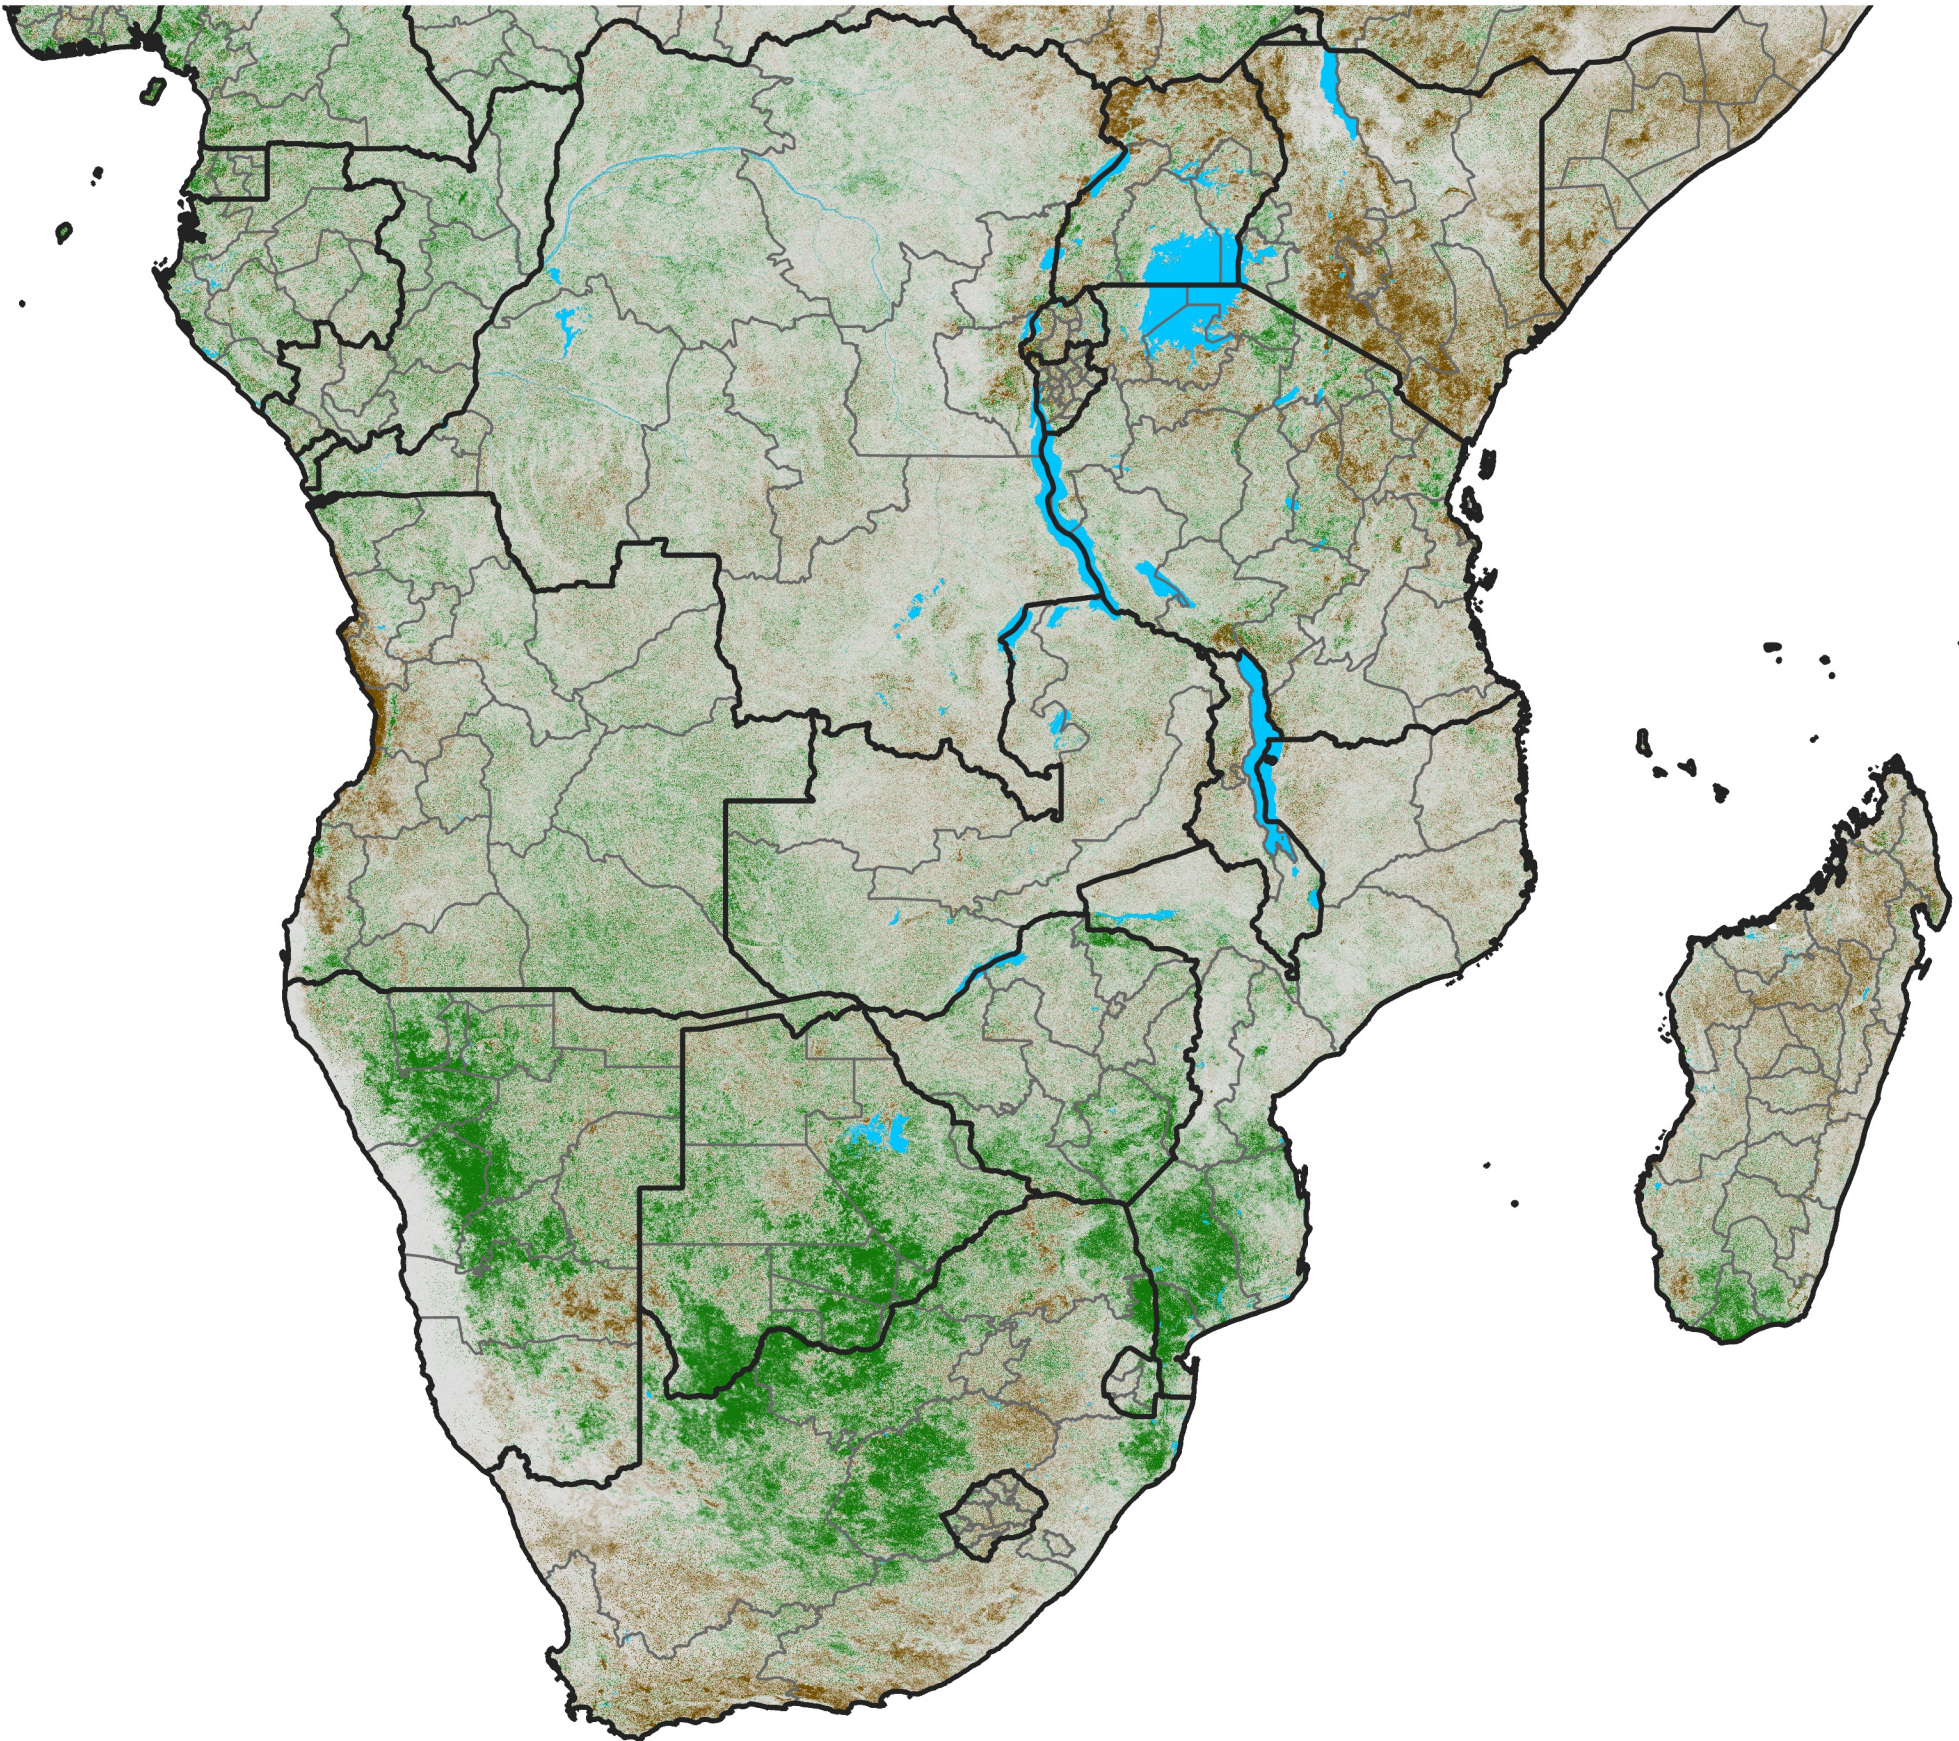

Southern Africa

NDVI Difference

2017 minus 2016

Period 09 / March 21 - 31, 2017

NDVI Difference

< -0.3 -0.2 -0.1 -0.05 0.05 0.1 0.2 > 0.3

Negative

No Difference