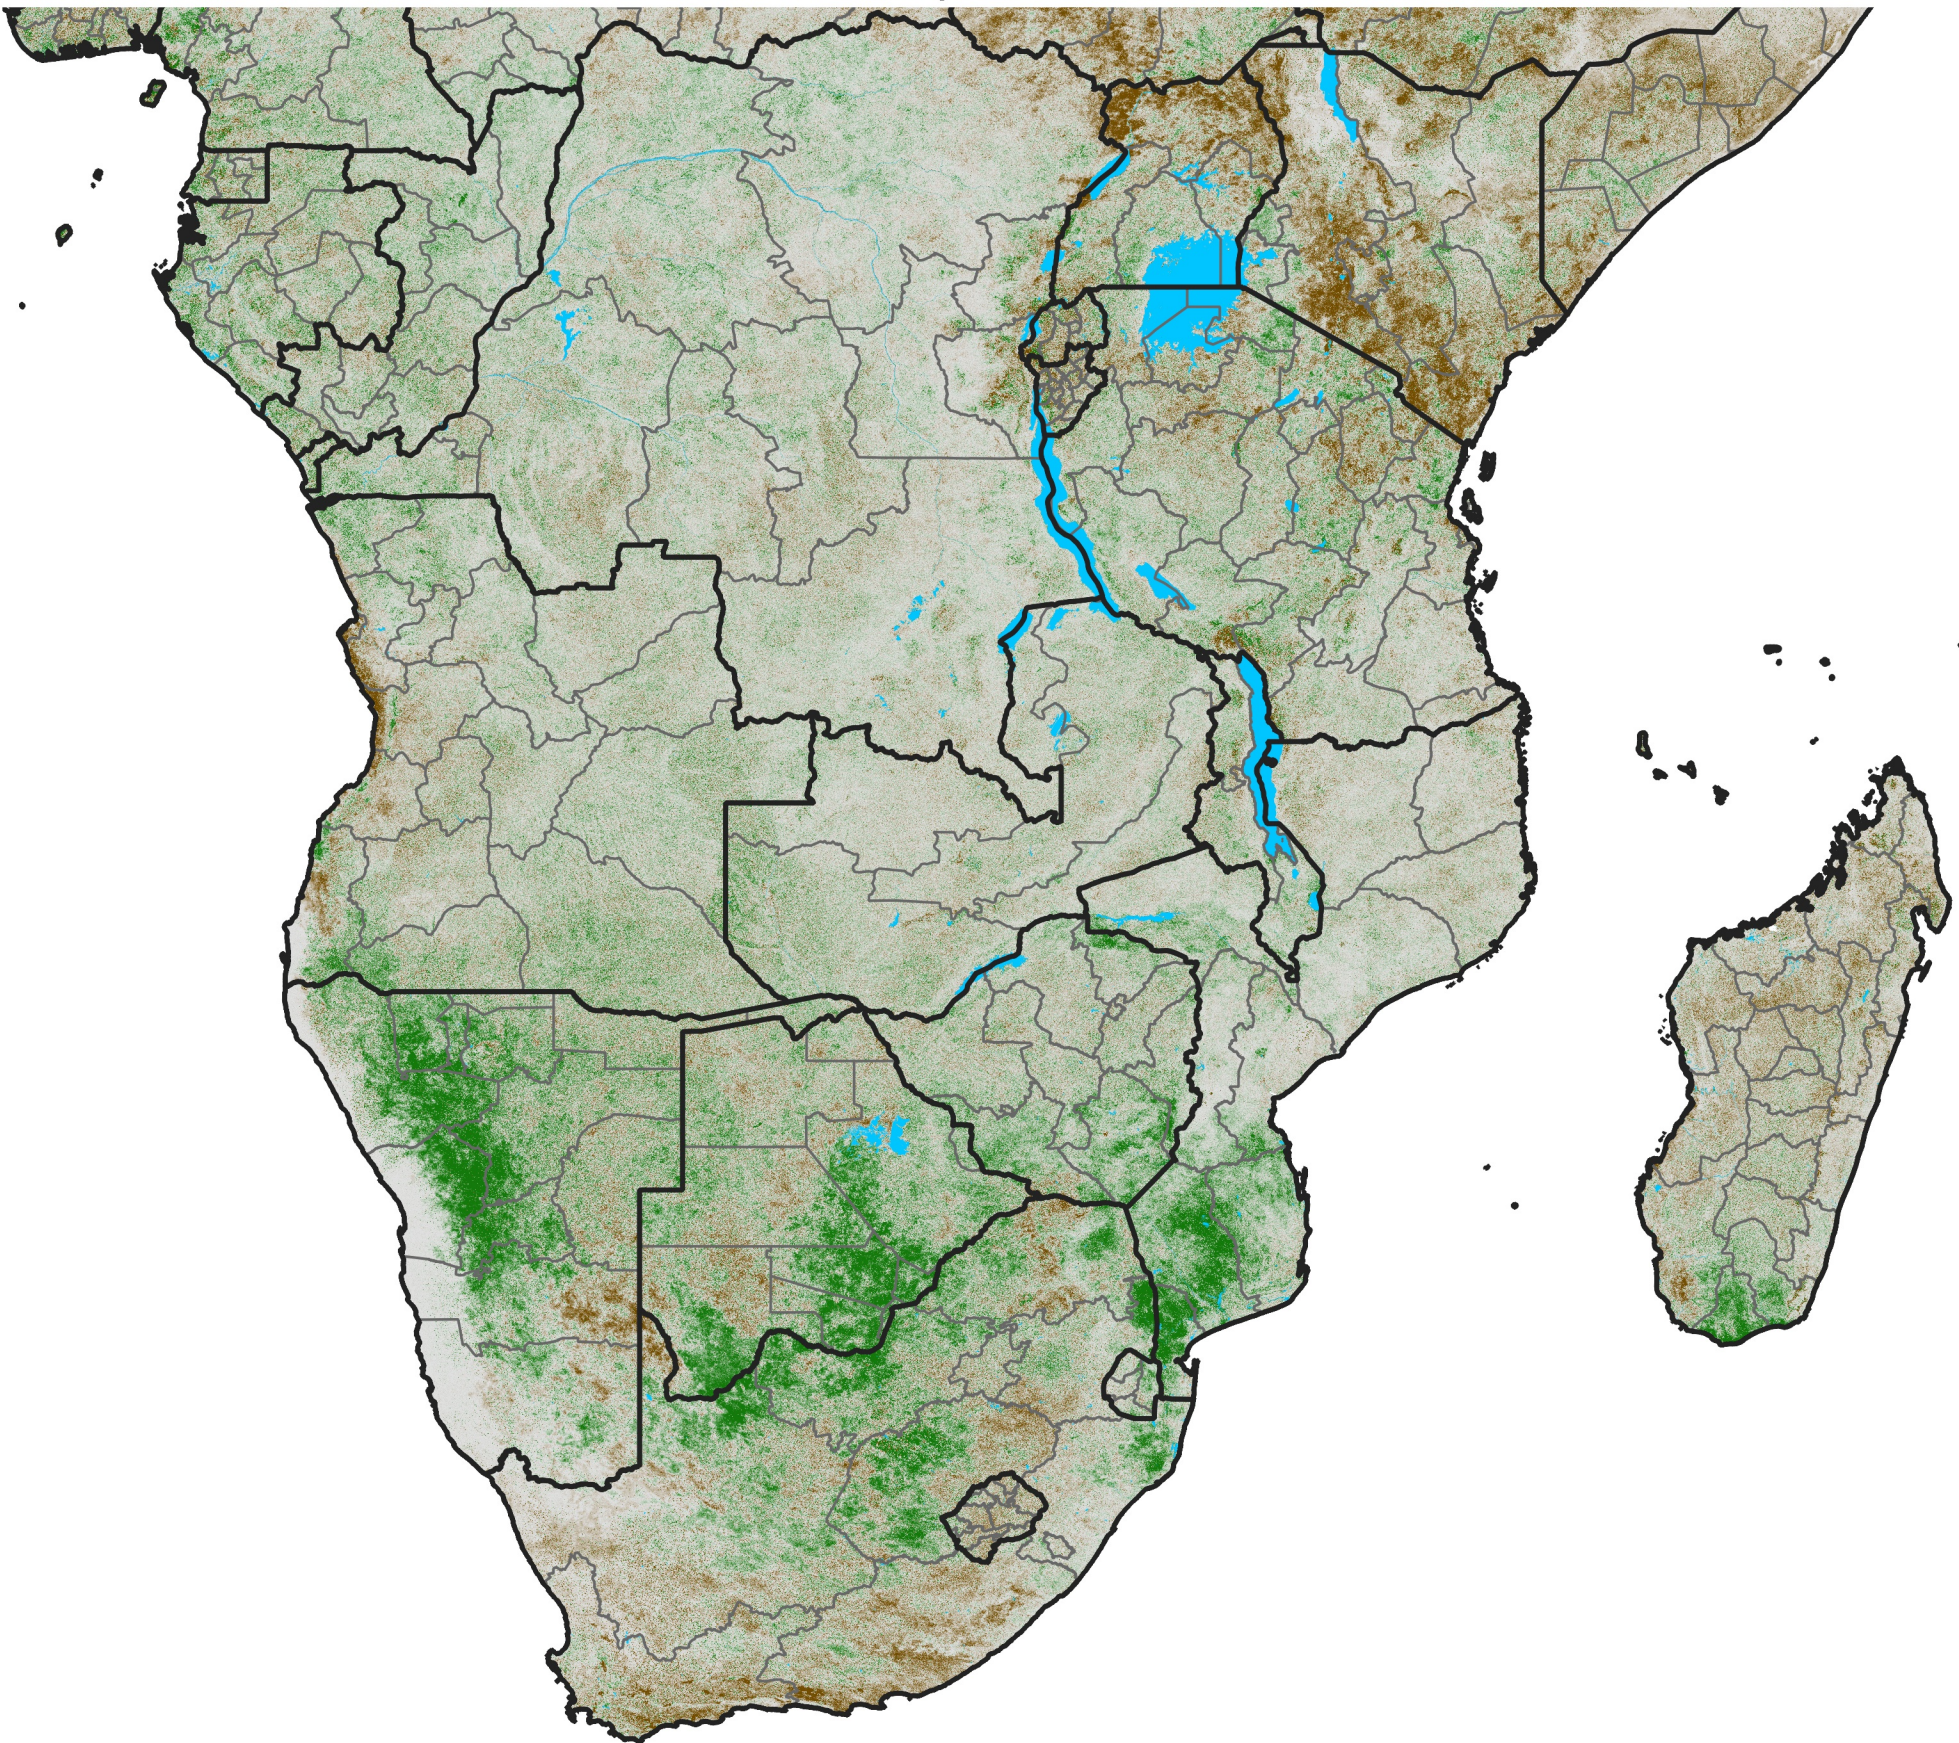

Southern Africa NDVI Difference

2017 minus 2016

Period 10 / April 01 - 10, 2017

NDVI Difference

<math>< -0.3</math> -0.2 -0.1 -0.05 0.05 0.1 0.2 > 0.3

Negative

No Difference

Positive