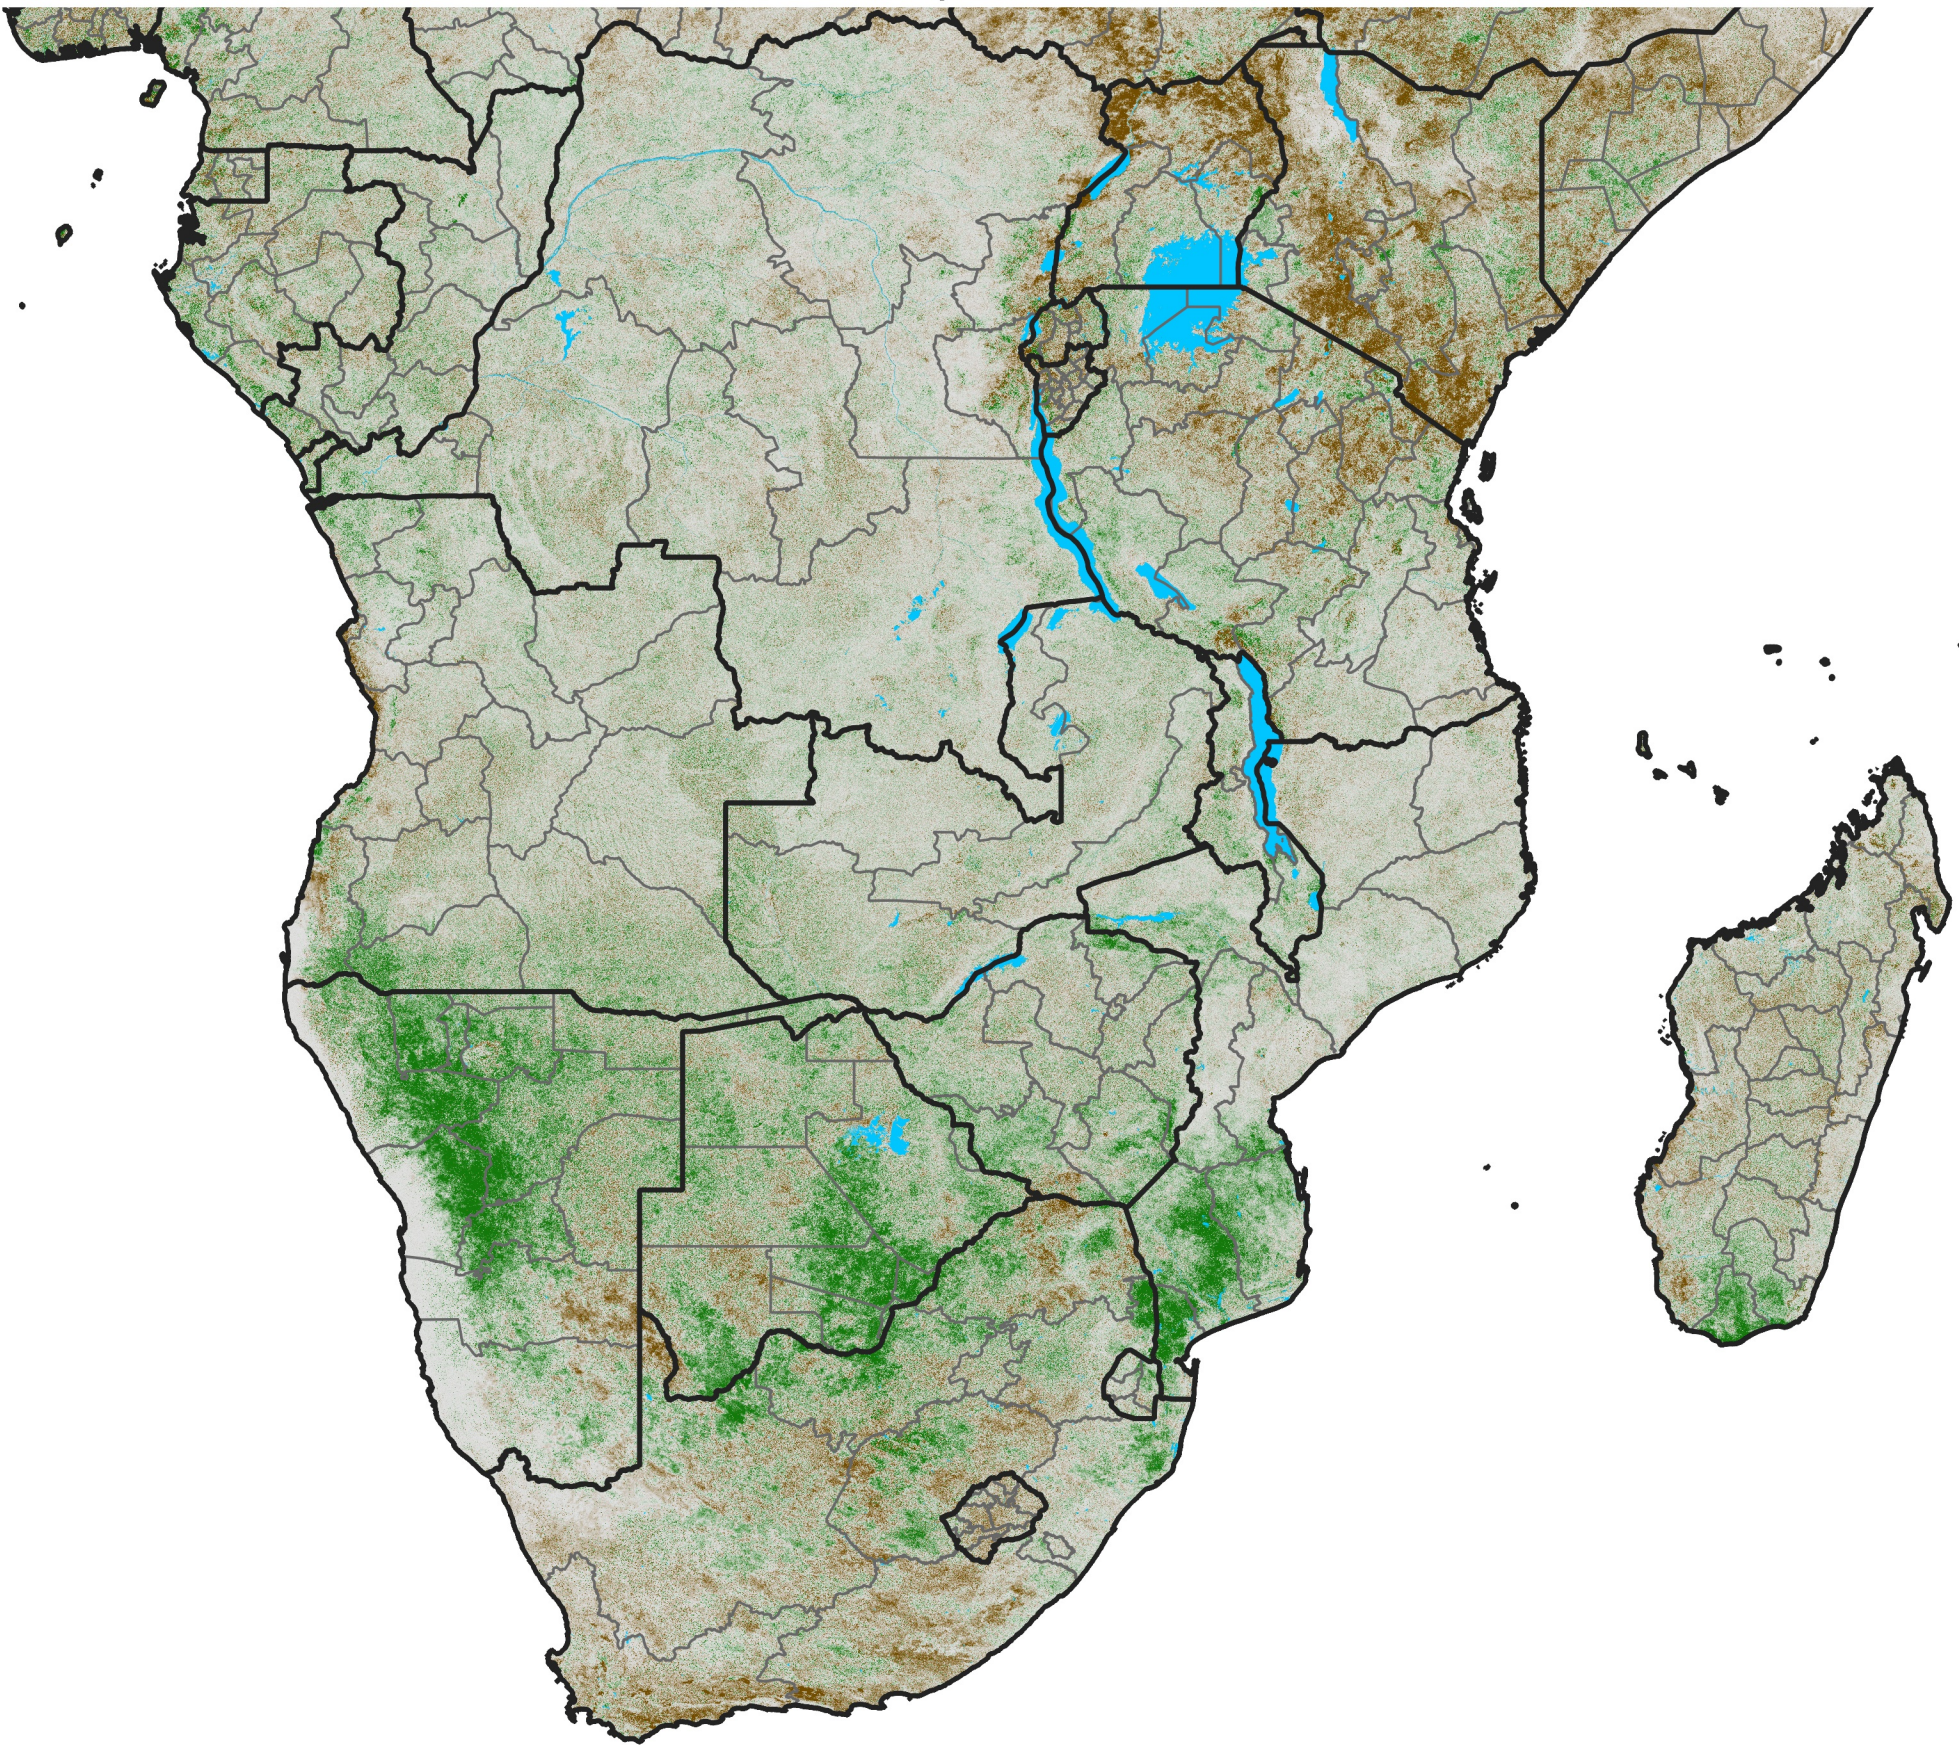

Southern Africa NDVI Difference

2017 minus 2016

Period 11 / April 11 - 20, 2017

NDVI Difference

< -0.3 -0.2 -0.1 -0.05 0.05 0.1 0.2 >0.3

Negative

No Difference

Positive