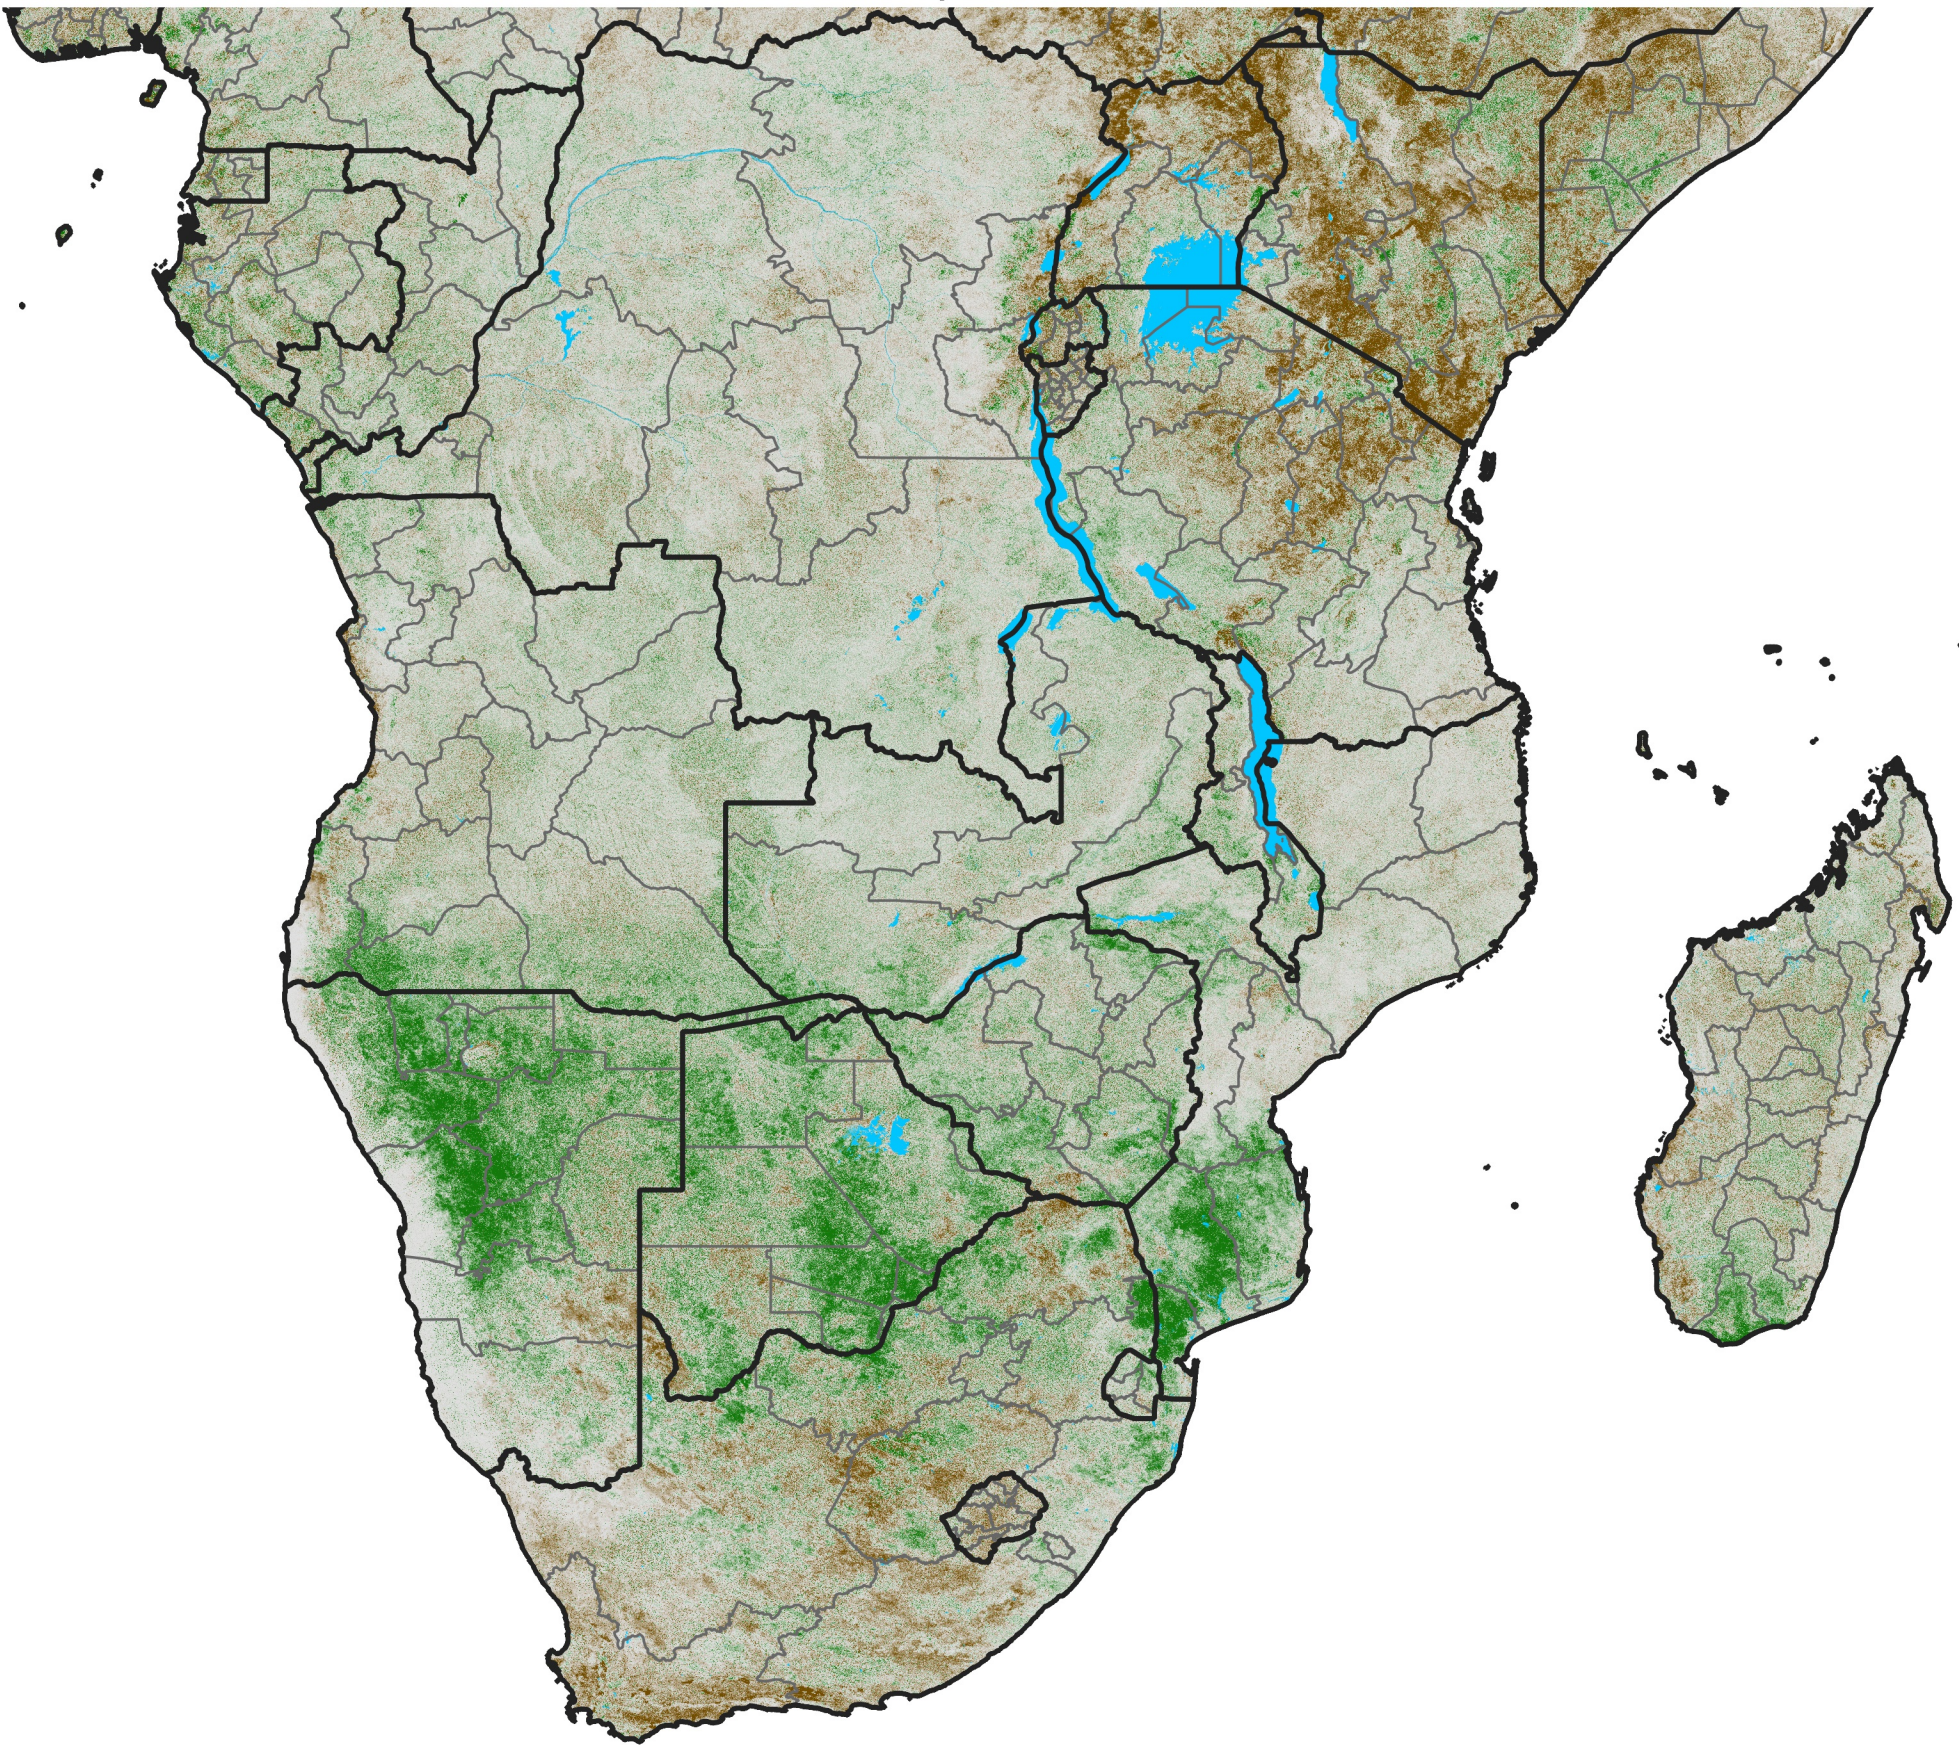

# Southern Africa NDVI Difference

2017 minus 2016

Period 12 / April 21 - 30, 2017

## NDVI Difference

< -0.3   -0.2   -0.1   -0.05   0.05   0.1   0.2   >0.3

Negative

No Difference

Positive