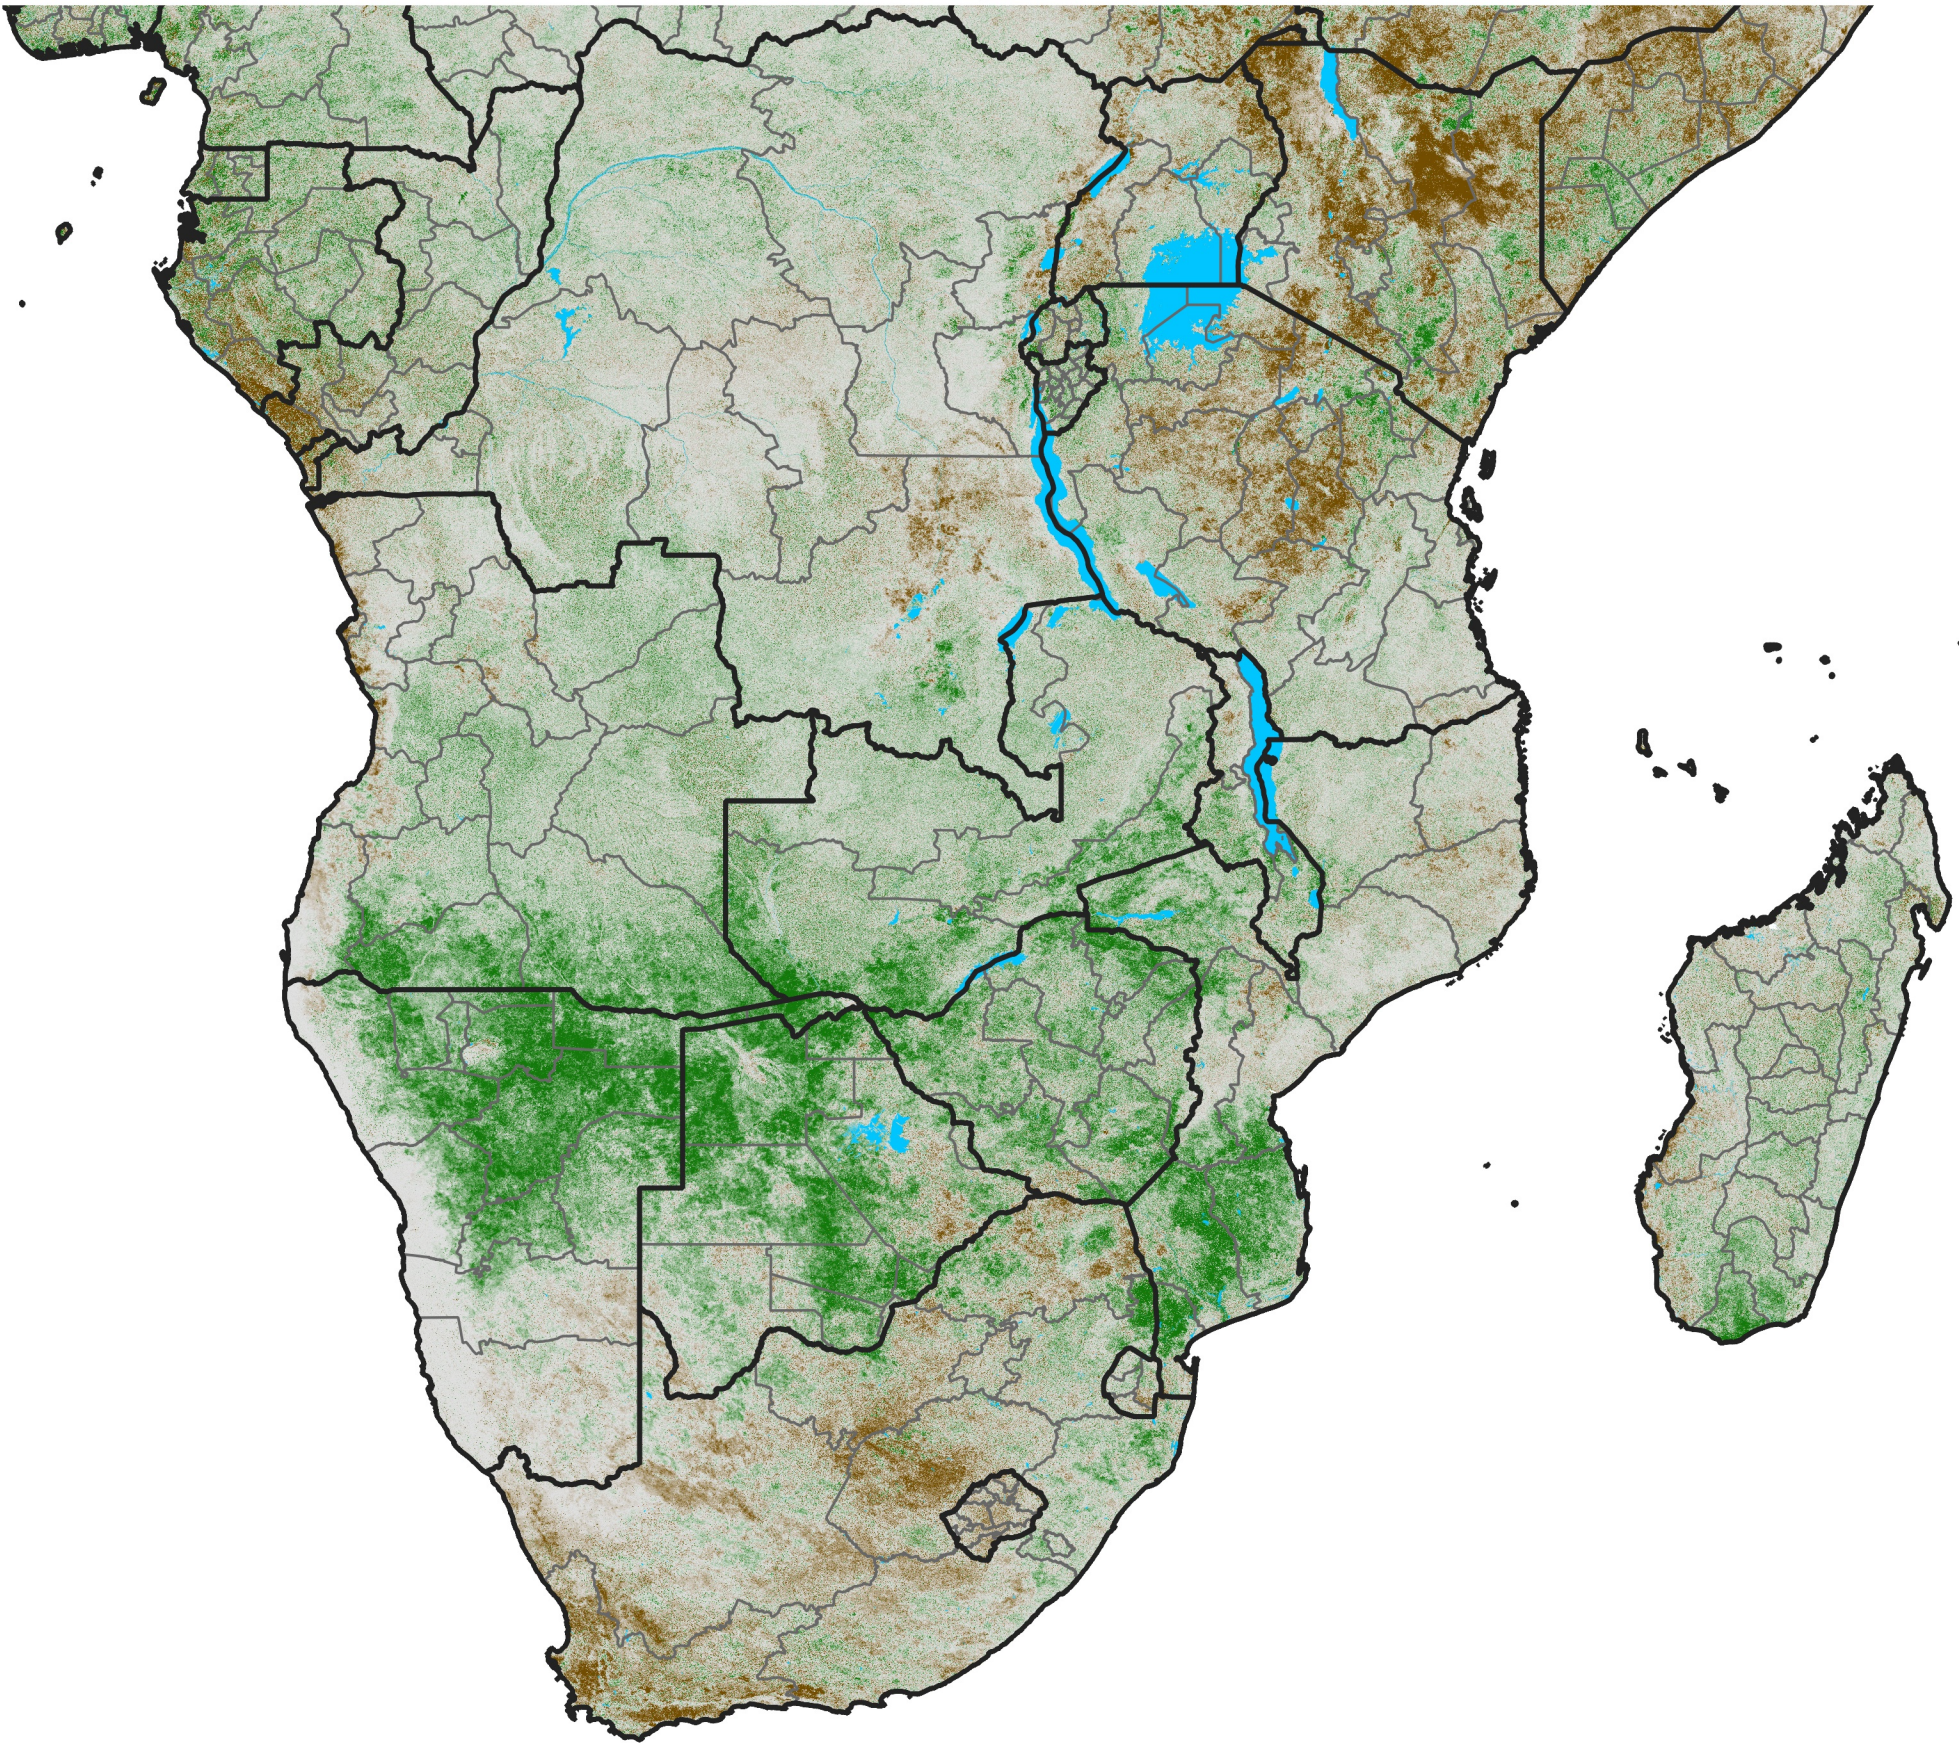

Southern Africa

NDVI Difference

2017 minus 2016

Period 15 / May 21 - 31, 2017

NDVI Difference

< -0.3 -0.2 -0.1 -0.05 0.05 0.1 0.2 >0.3

Negative

No Difference