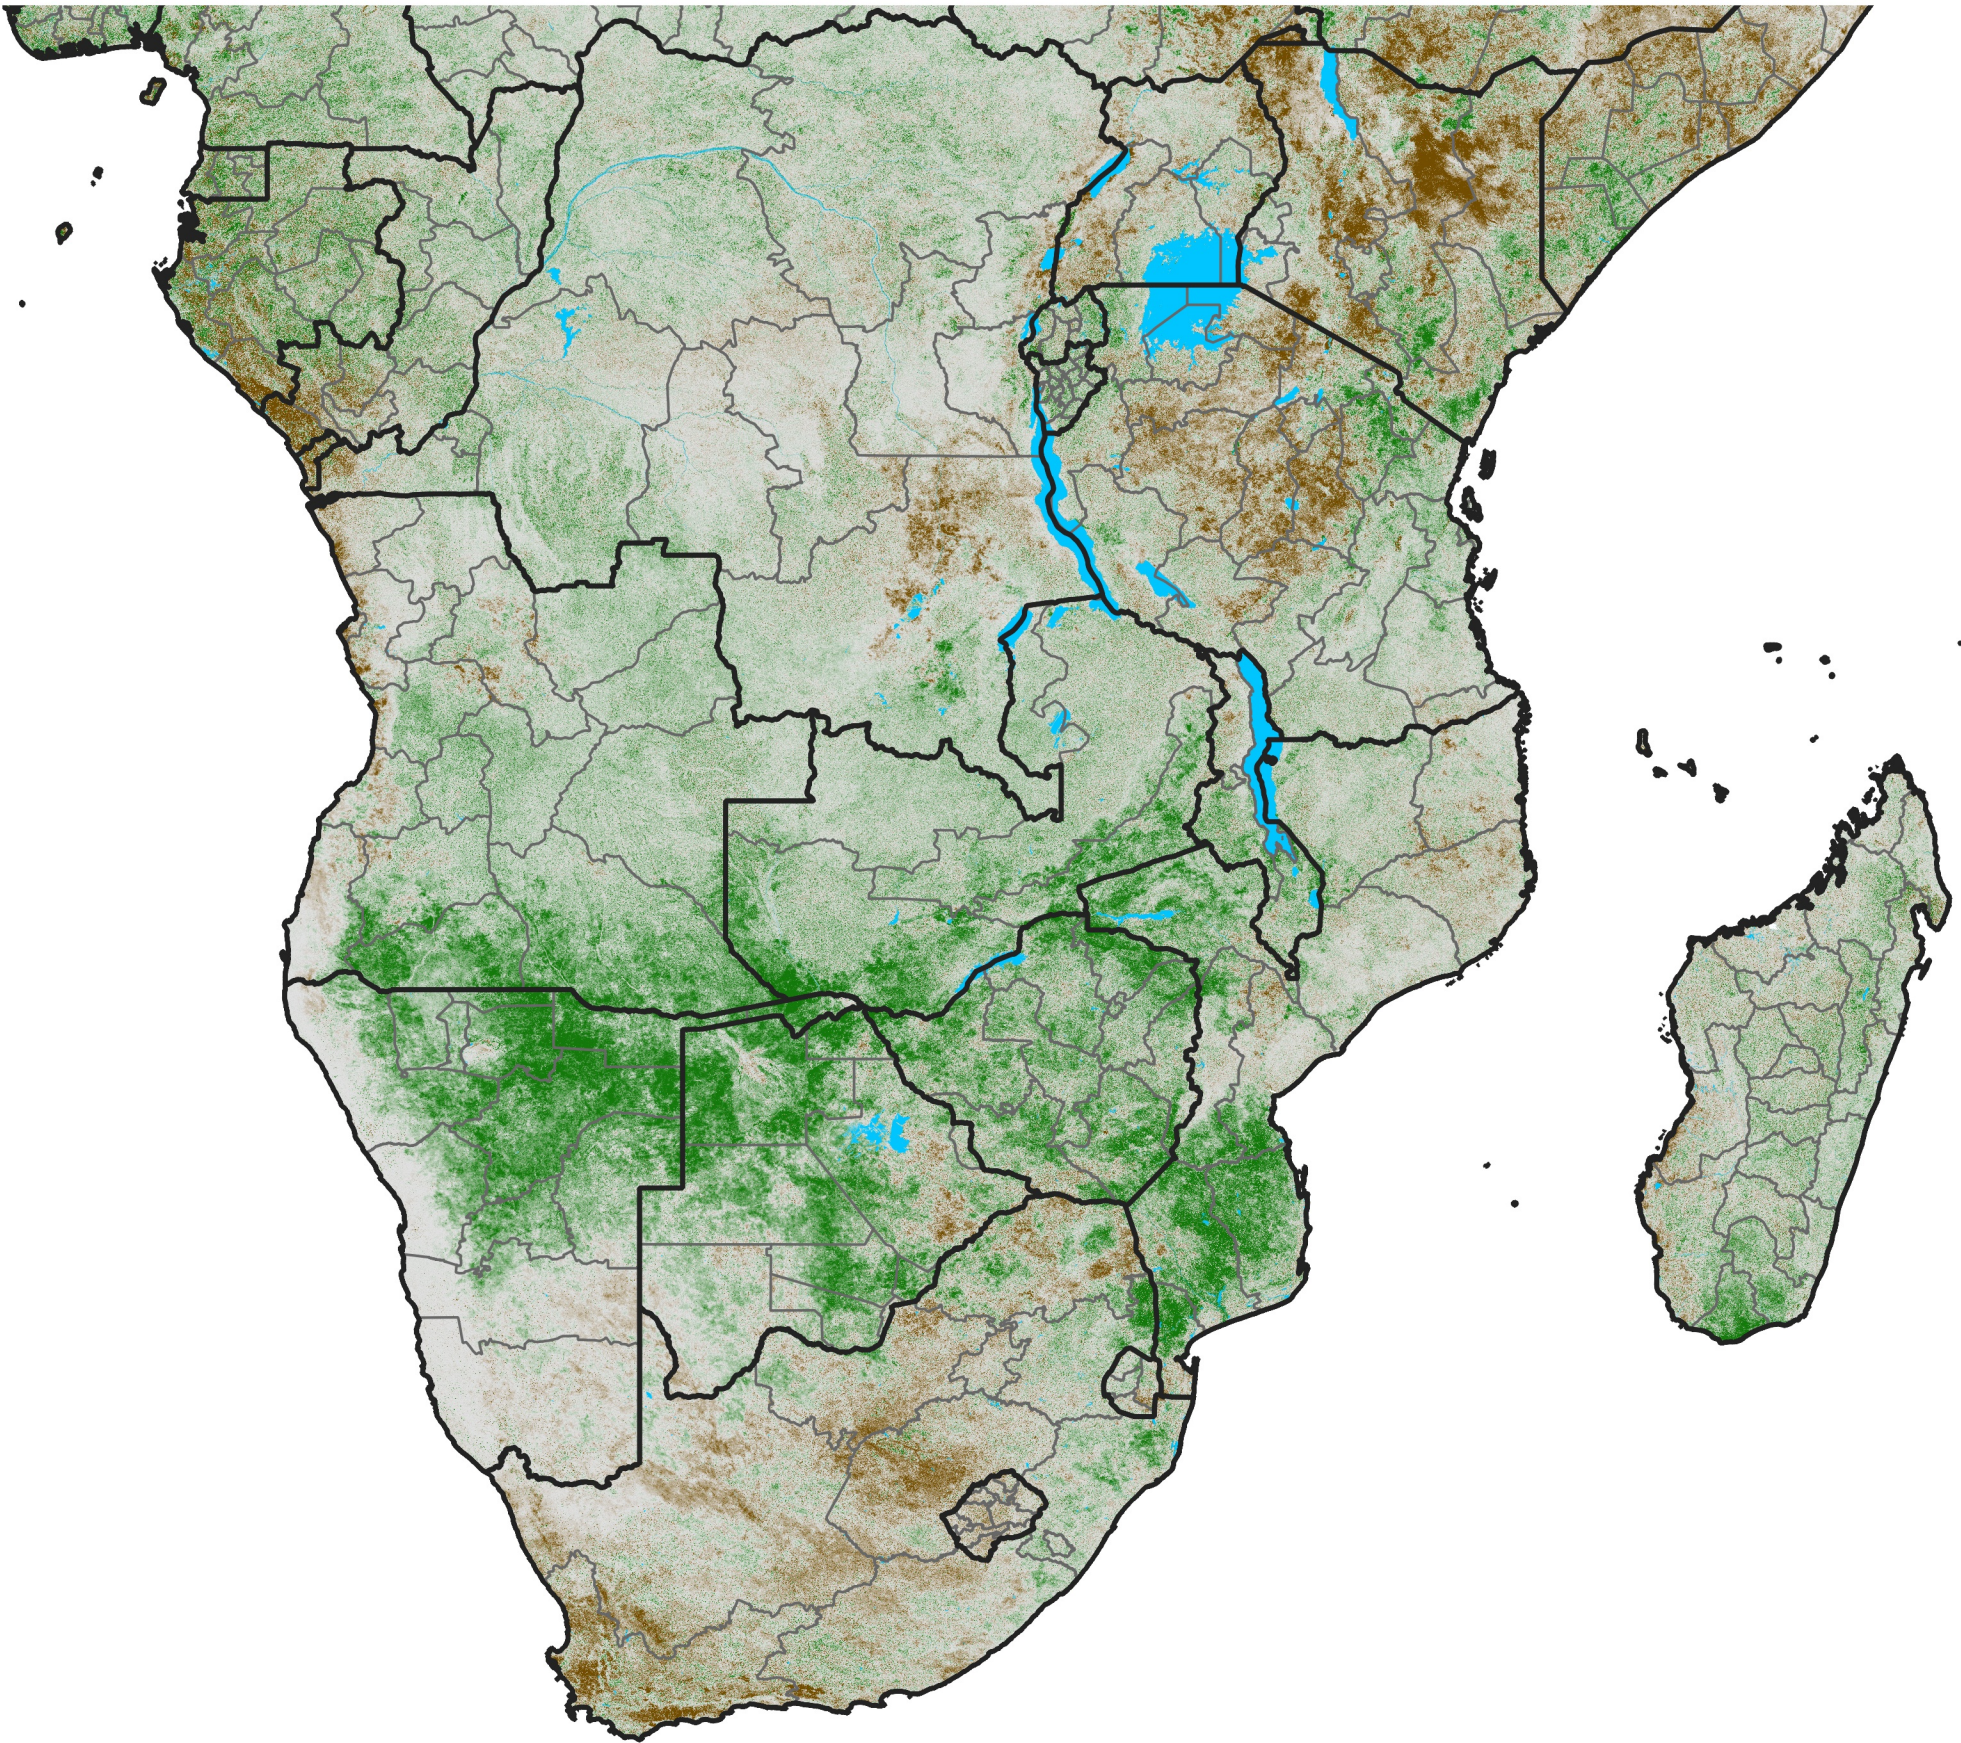

Southern Africa NDVI Difference

2017 minus 2016

Period 16 / June 01 - 10, 2017

NDVI Difference

< -0.3 -0.2 -0.1 -0.05 0.05 0.1 0.2 > 0.3

Negative

No Difference

Positive