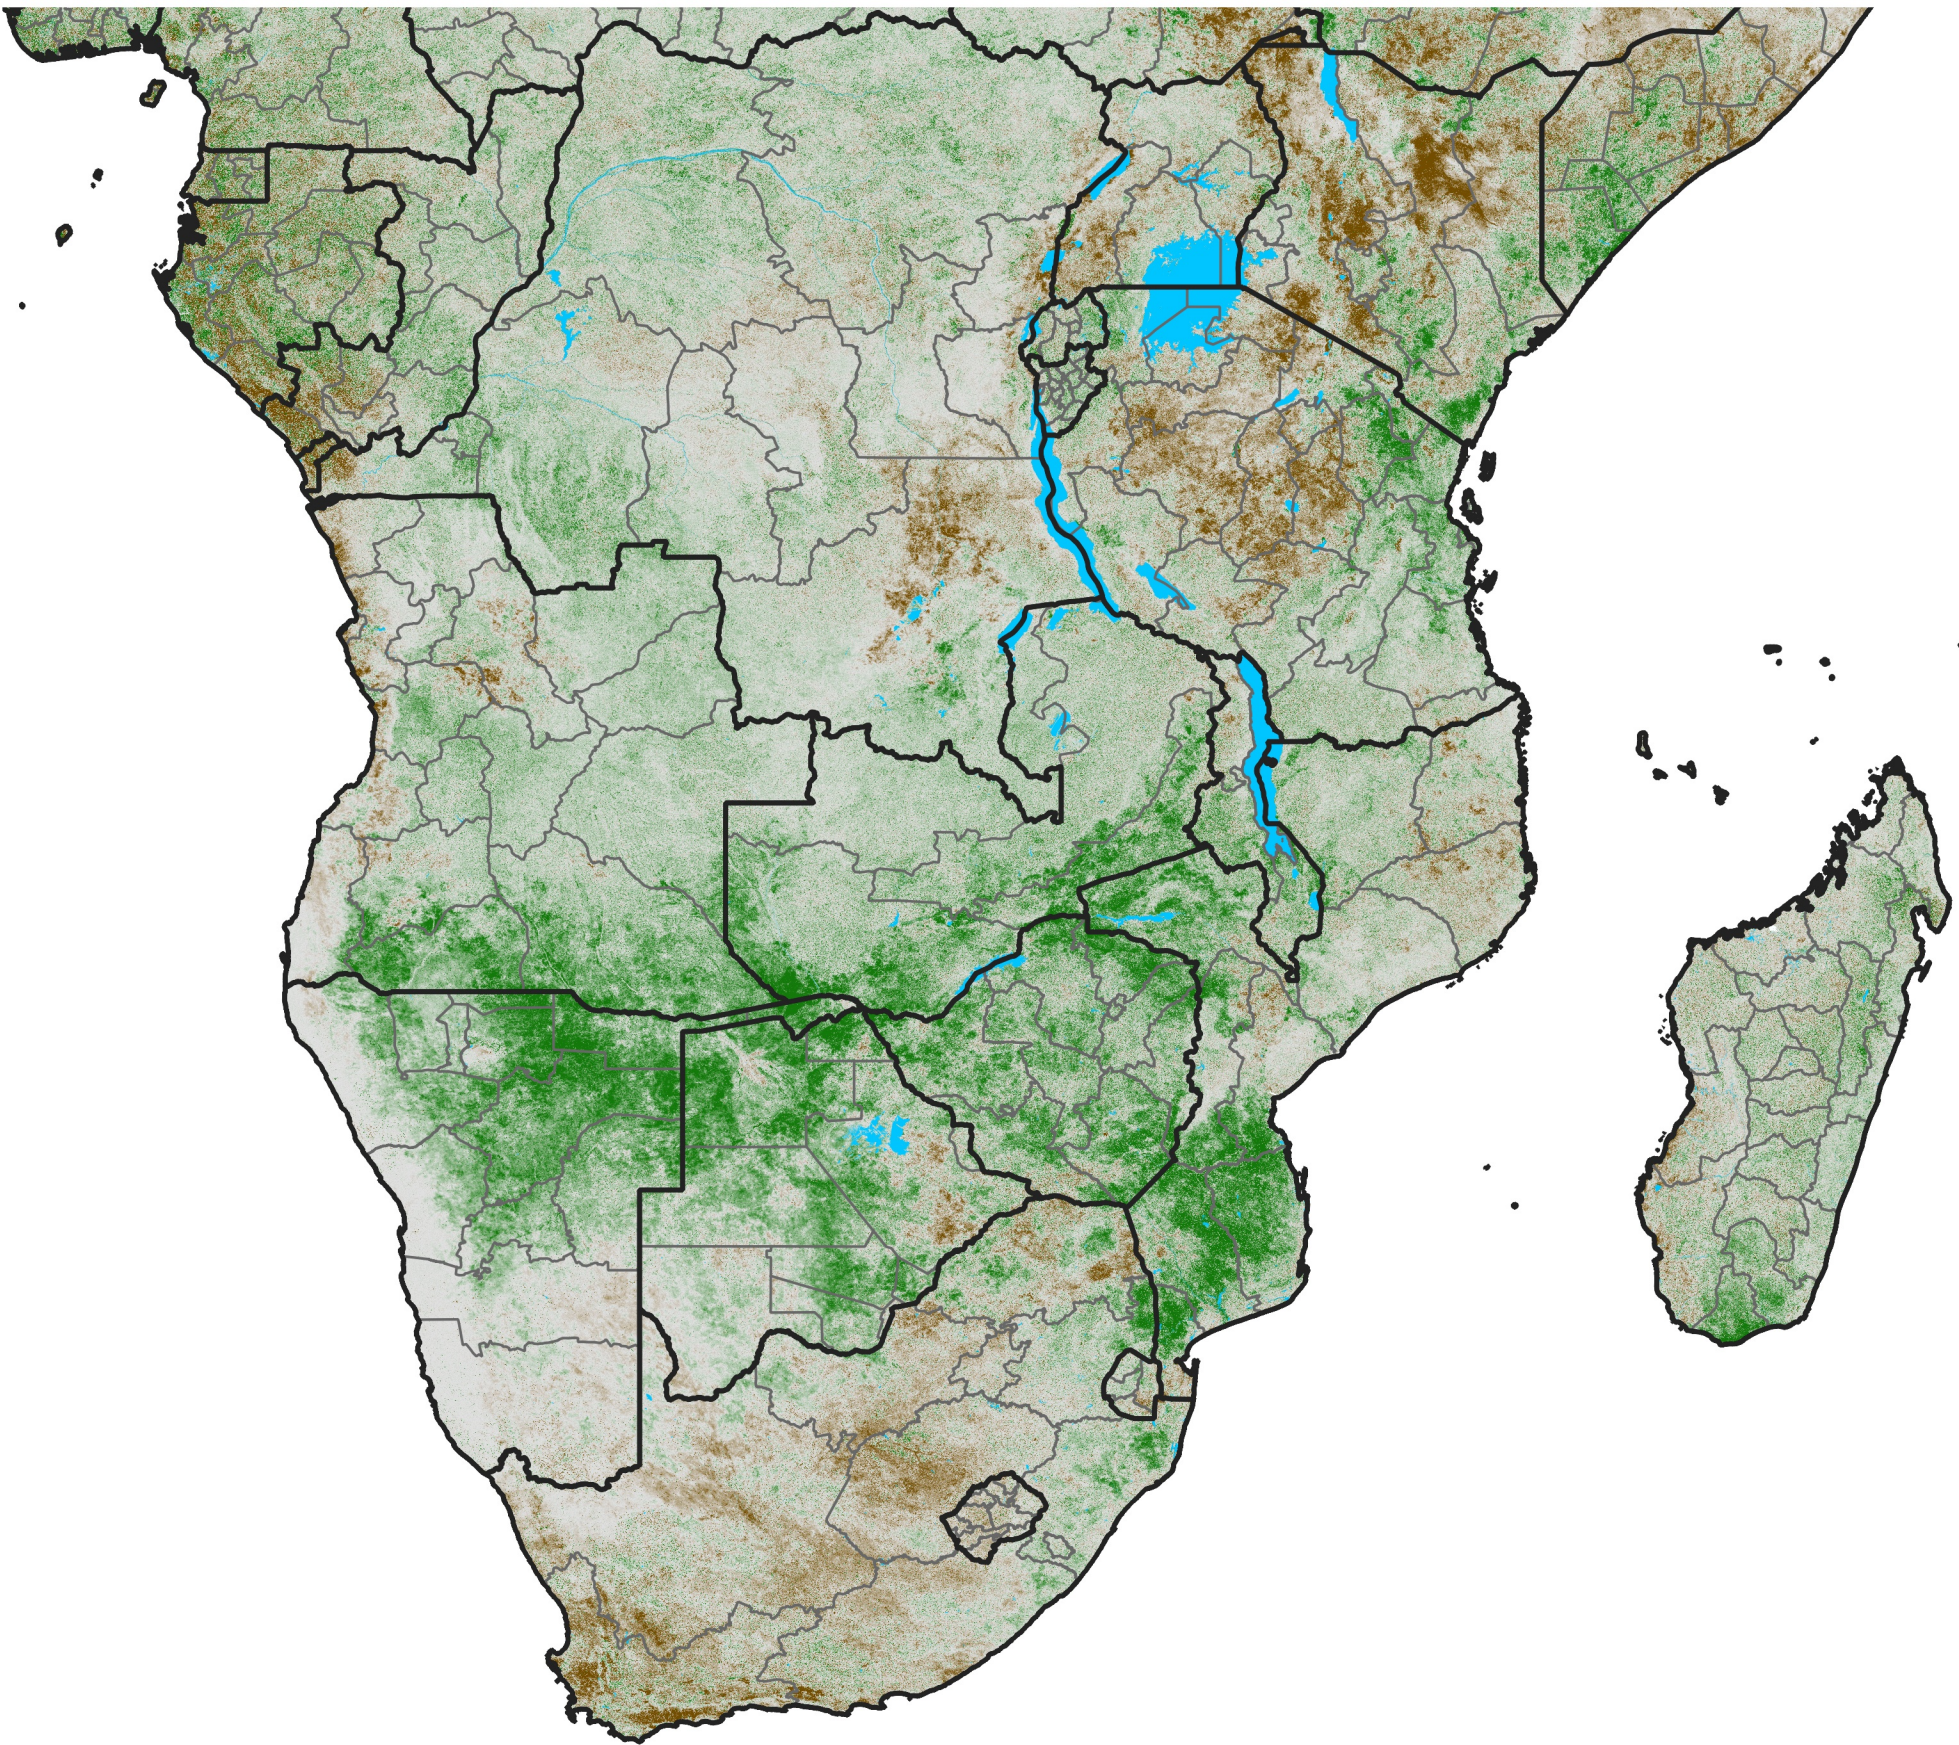

# Southern Africa NDVI Difference

2017 minus 2016

Period 17 / June 11 - 20, 2017

### NDVI Difference

< -0.3   -0.2   -0.1   -0.05   0.05   0.1   0.2   > 0.3

Negative

No Difference

Positive