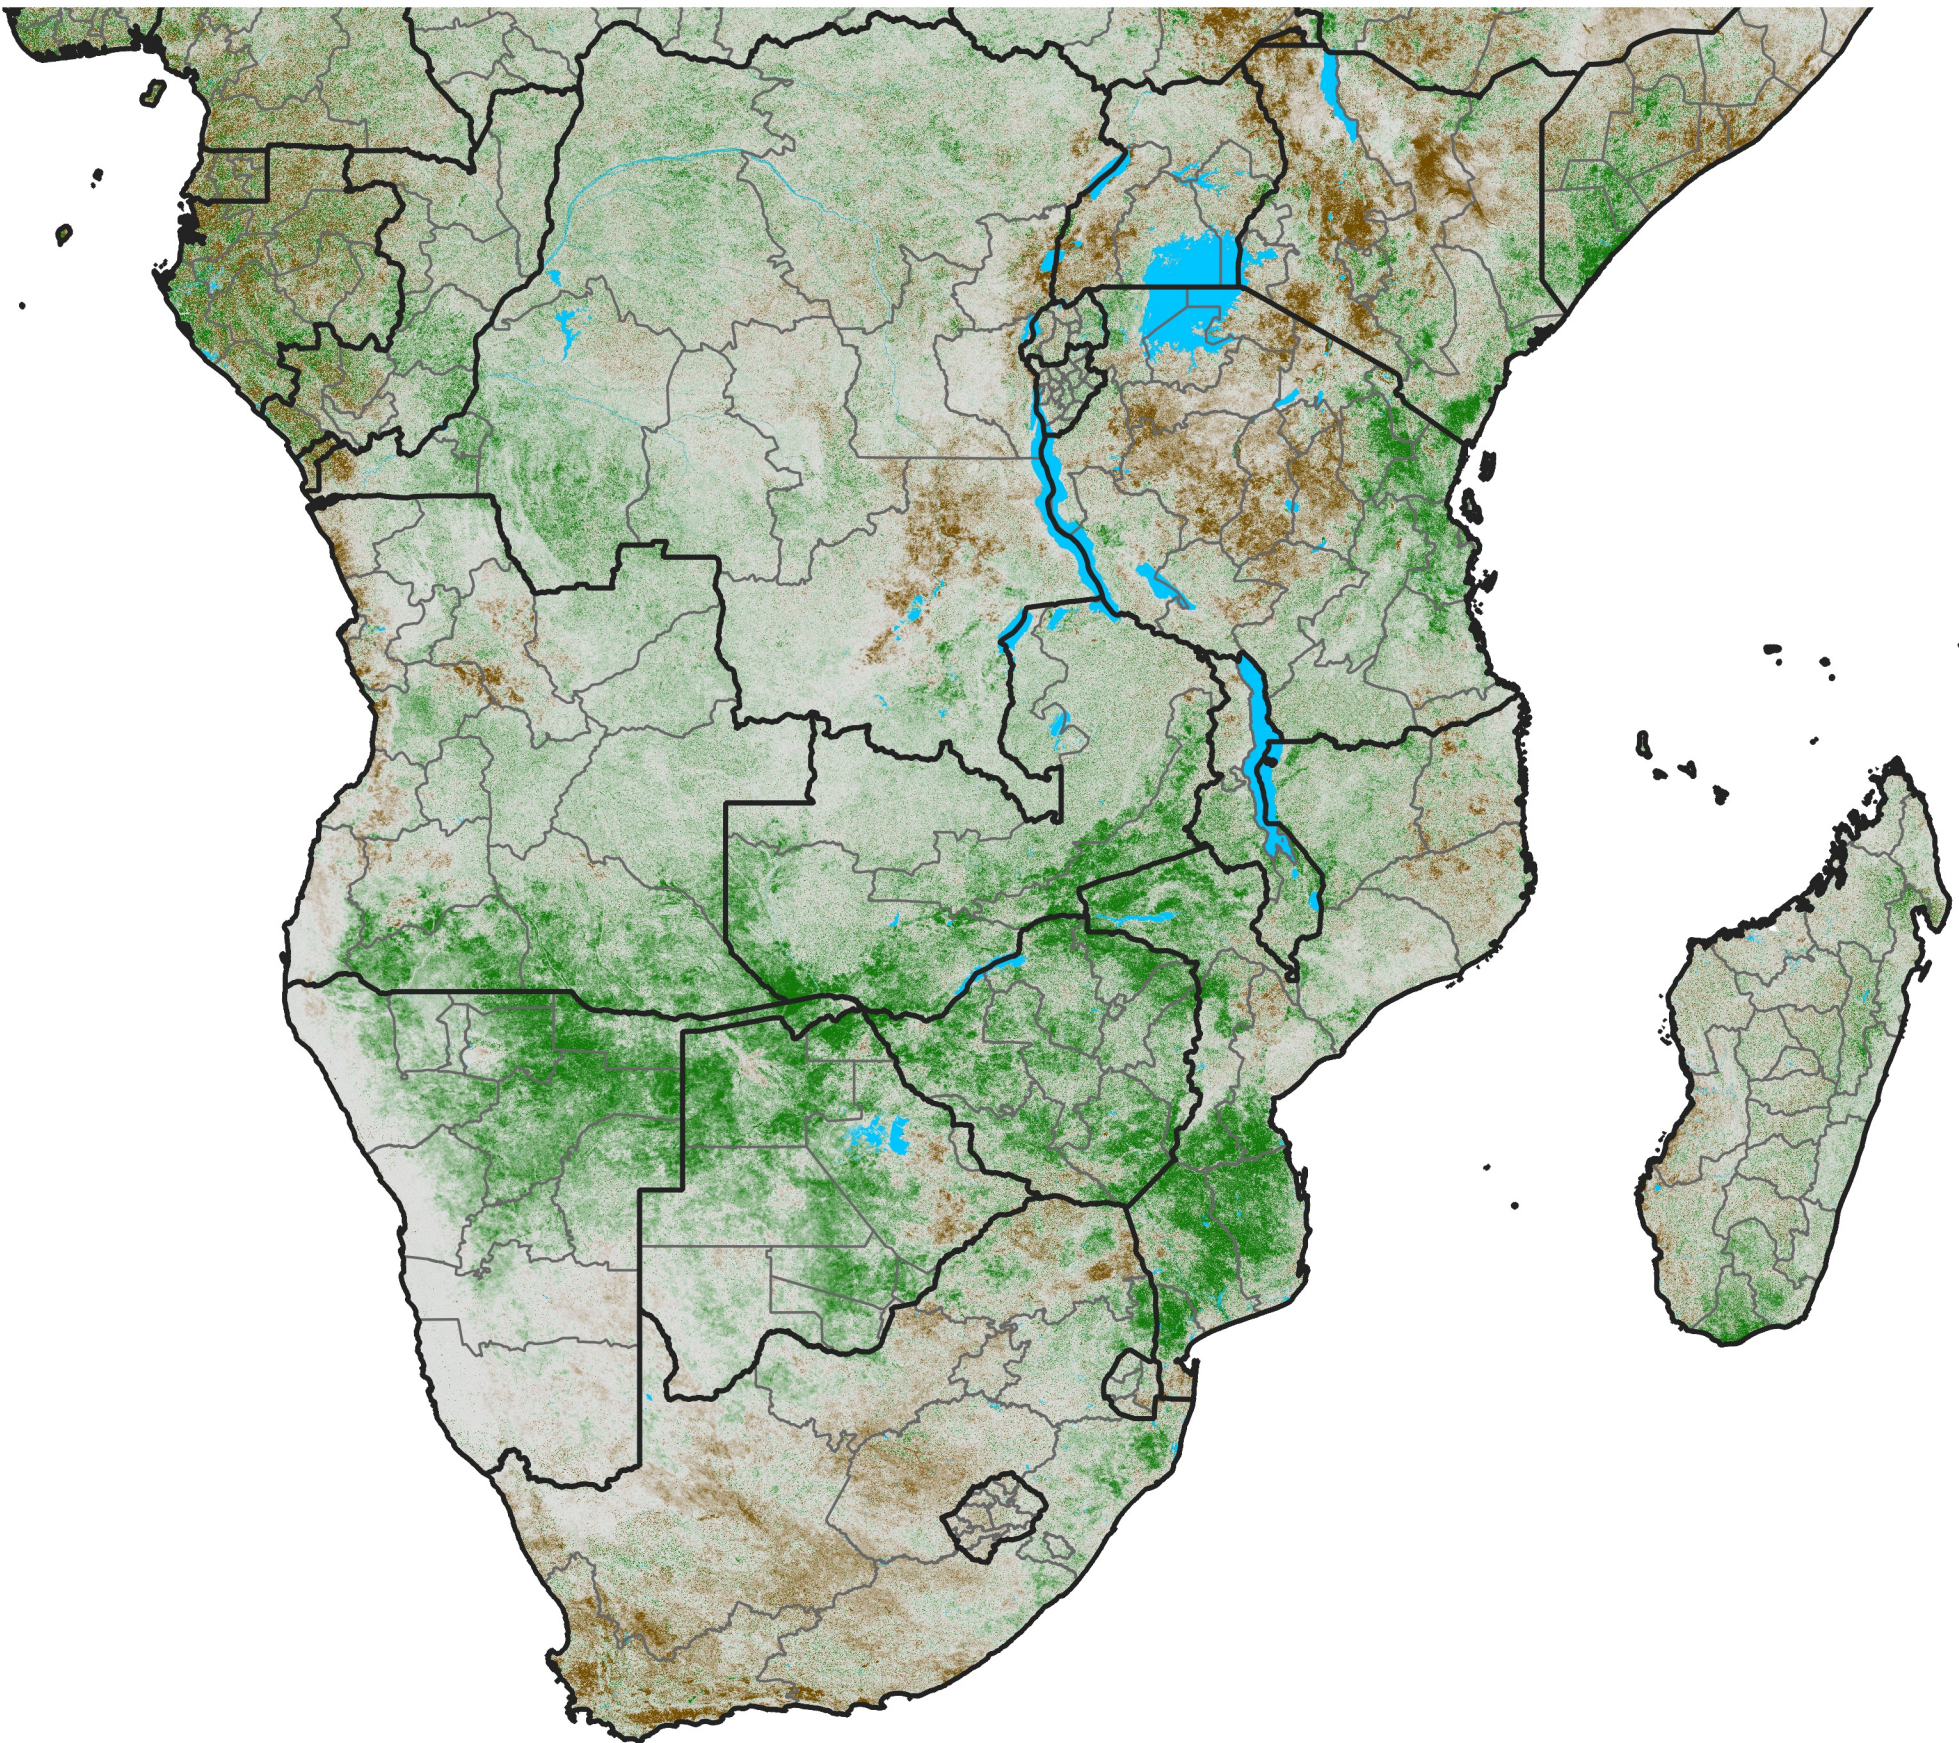

# Southern Africa NDVI Difference

2017 minus 2016

Period 18 / June 21 - 30, 2017

## NDVI Difference

< -0.3   -0.2   -0.1   -0.05   0.05   0.1   0.2   >0.3

Negative

No Difference

Positive