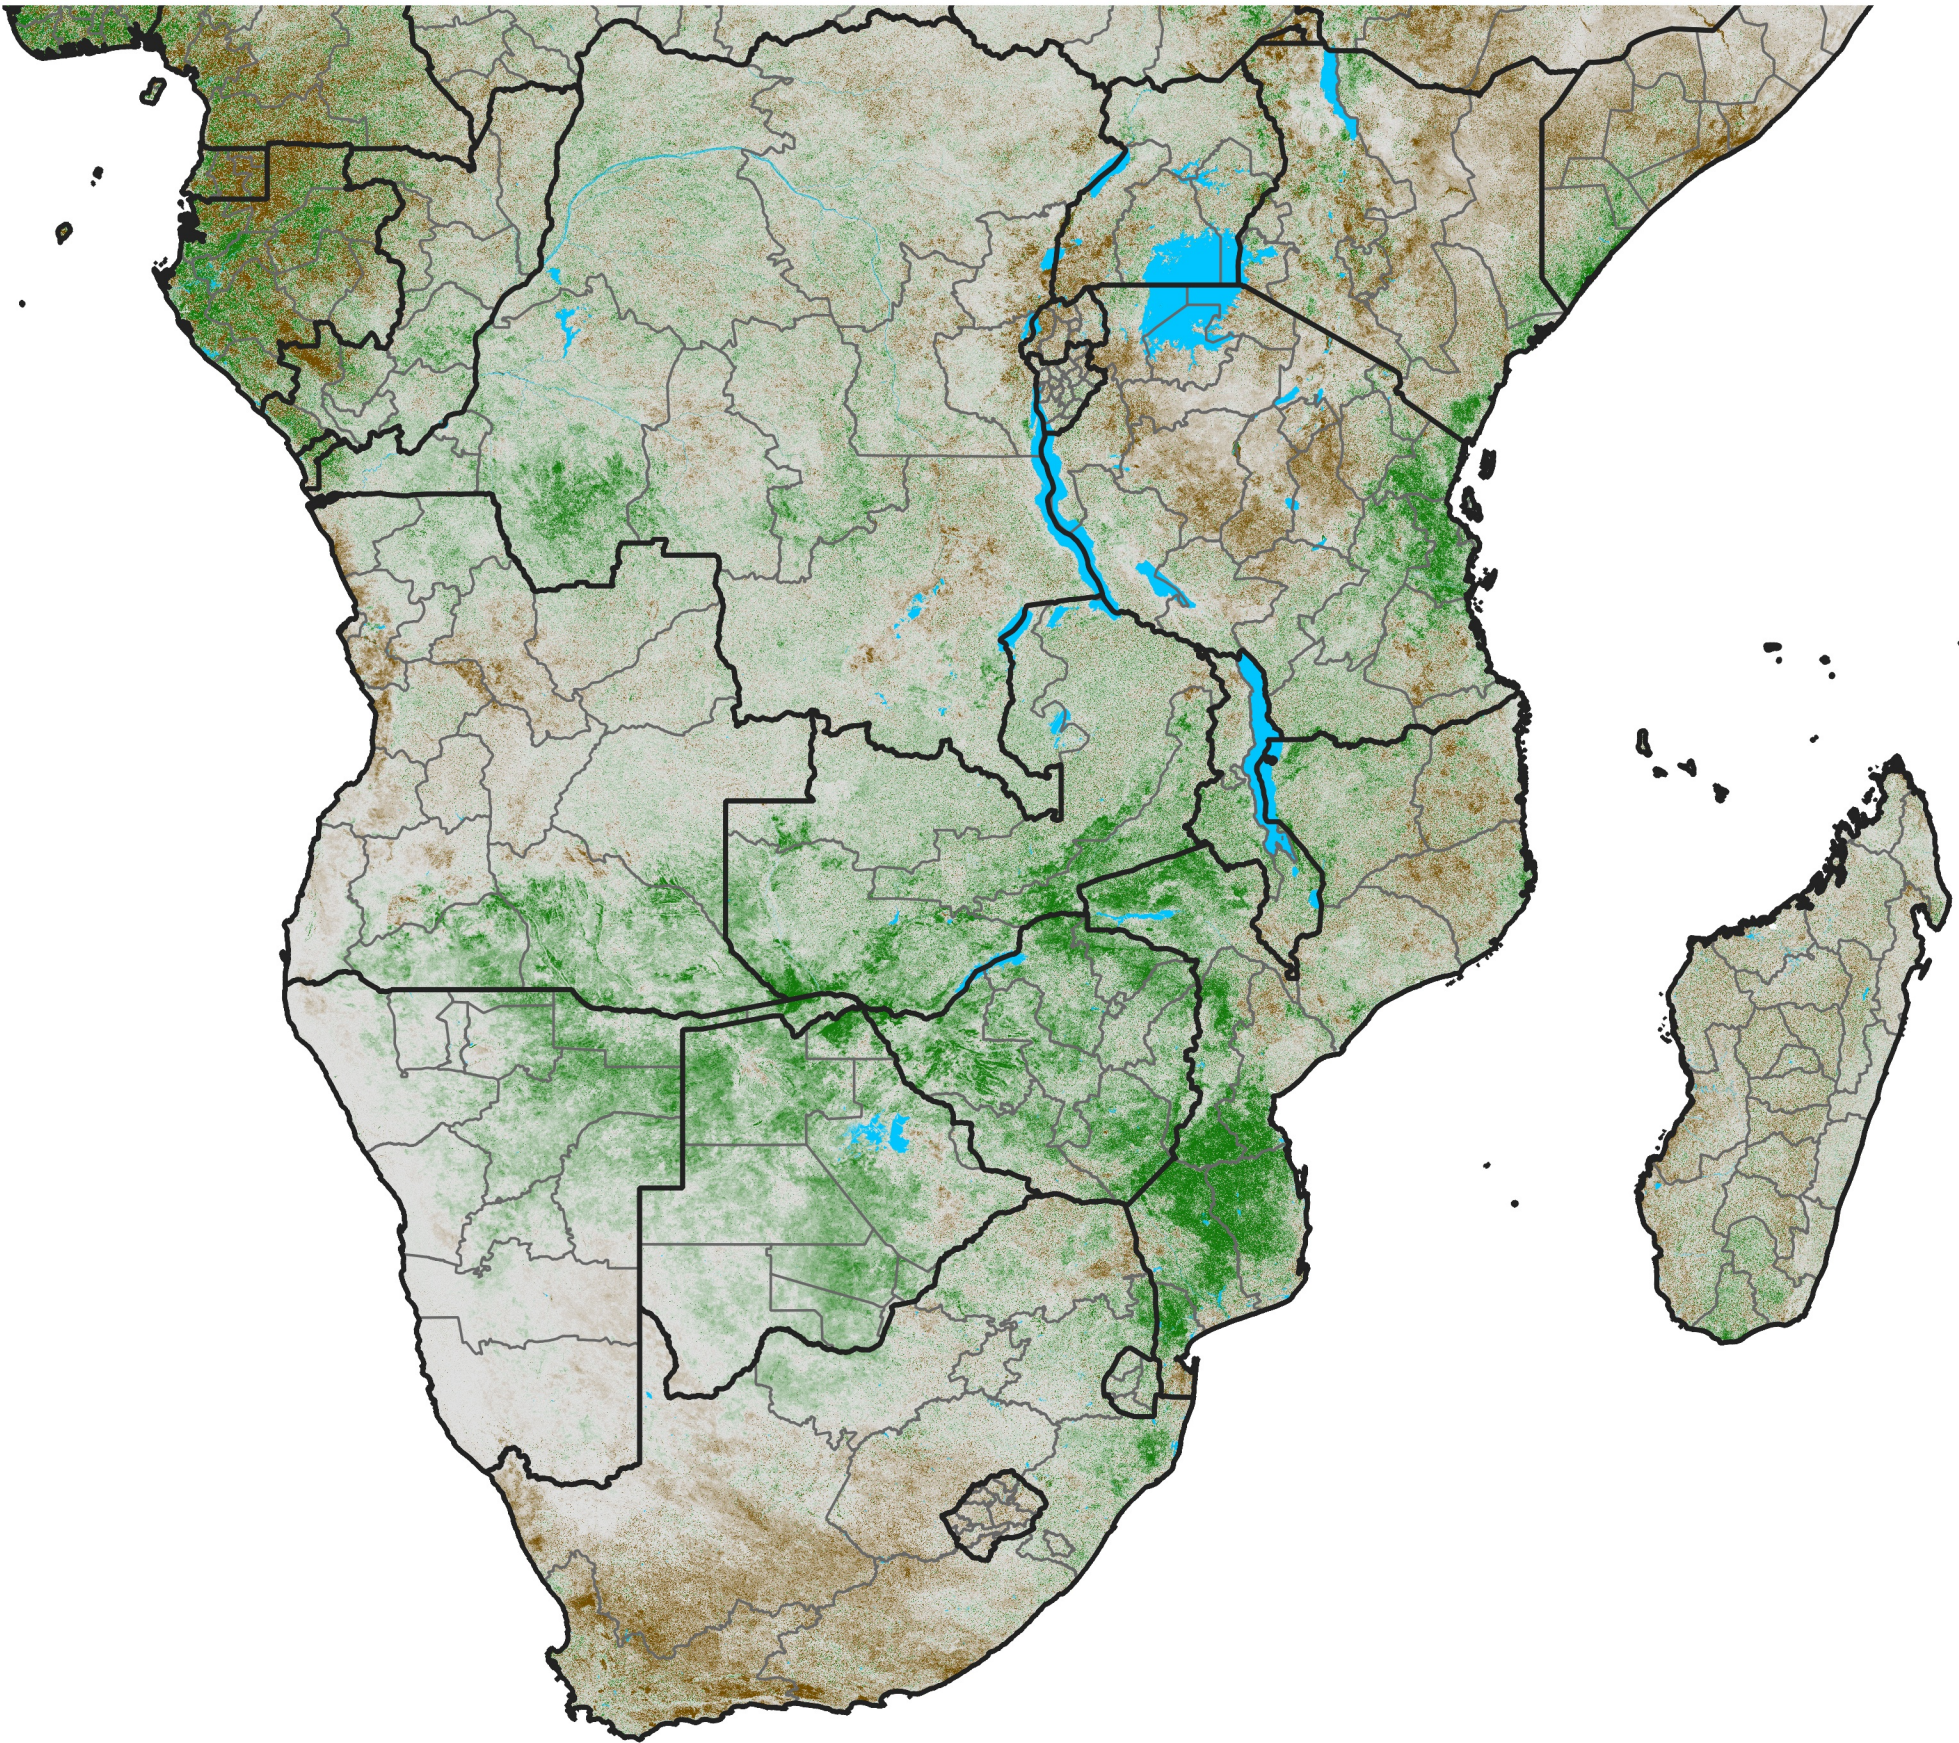

Southern Africa

NDVI Difference

2017 minus 2016

Period 22 / August 01 - 10, 2017

NDVI Difference

< -0.3 -0.2 -0.1 -0.05 0.05 0.1 0.2 >0.3

Negative

No Difference