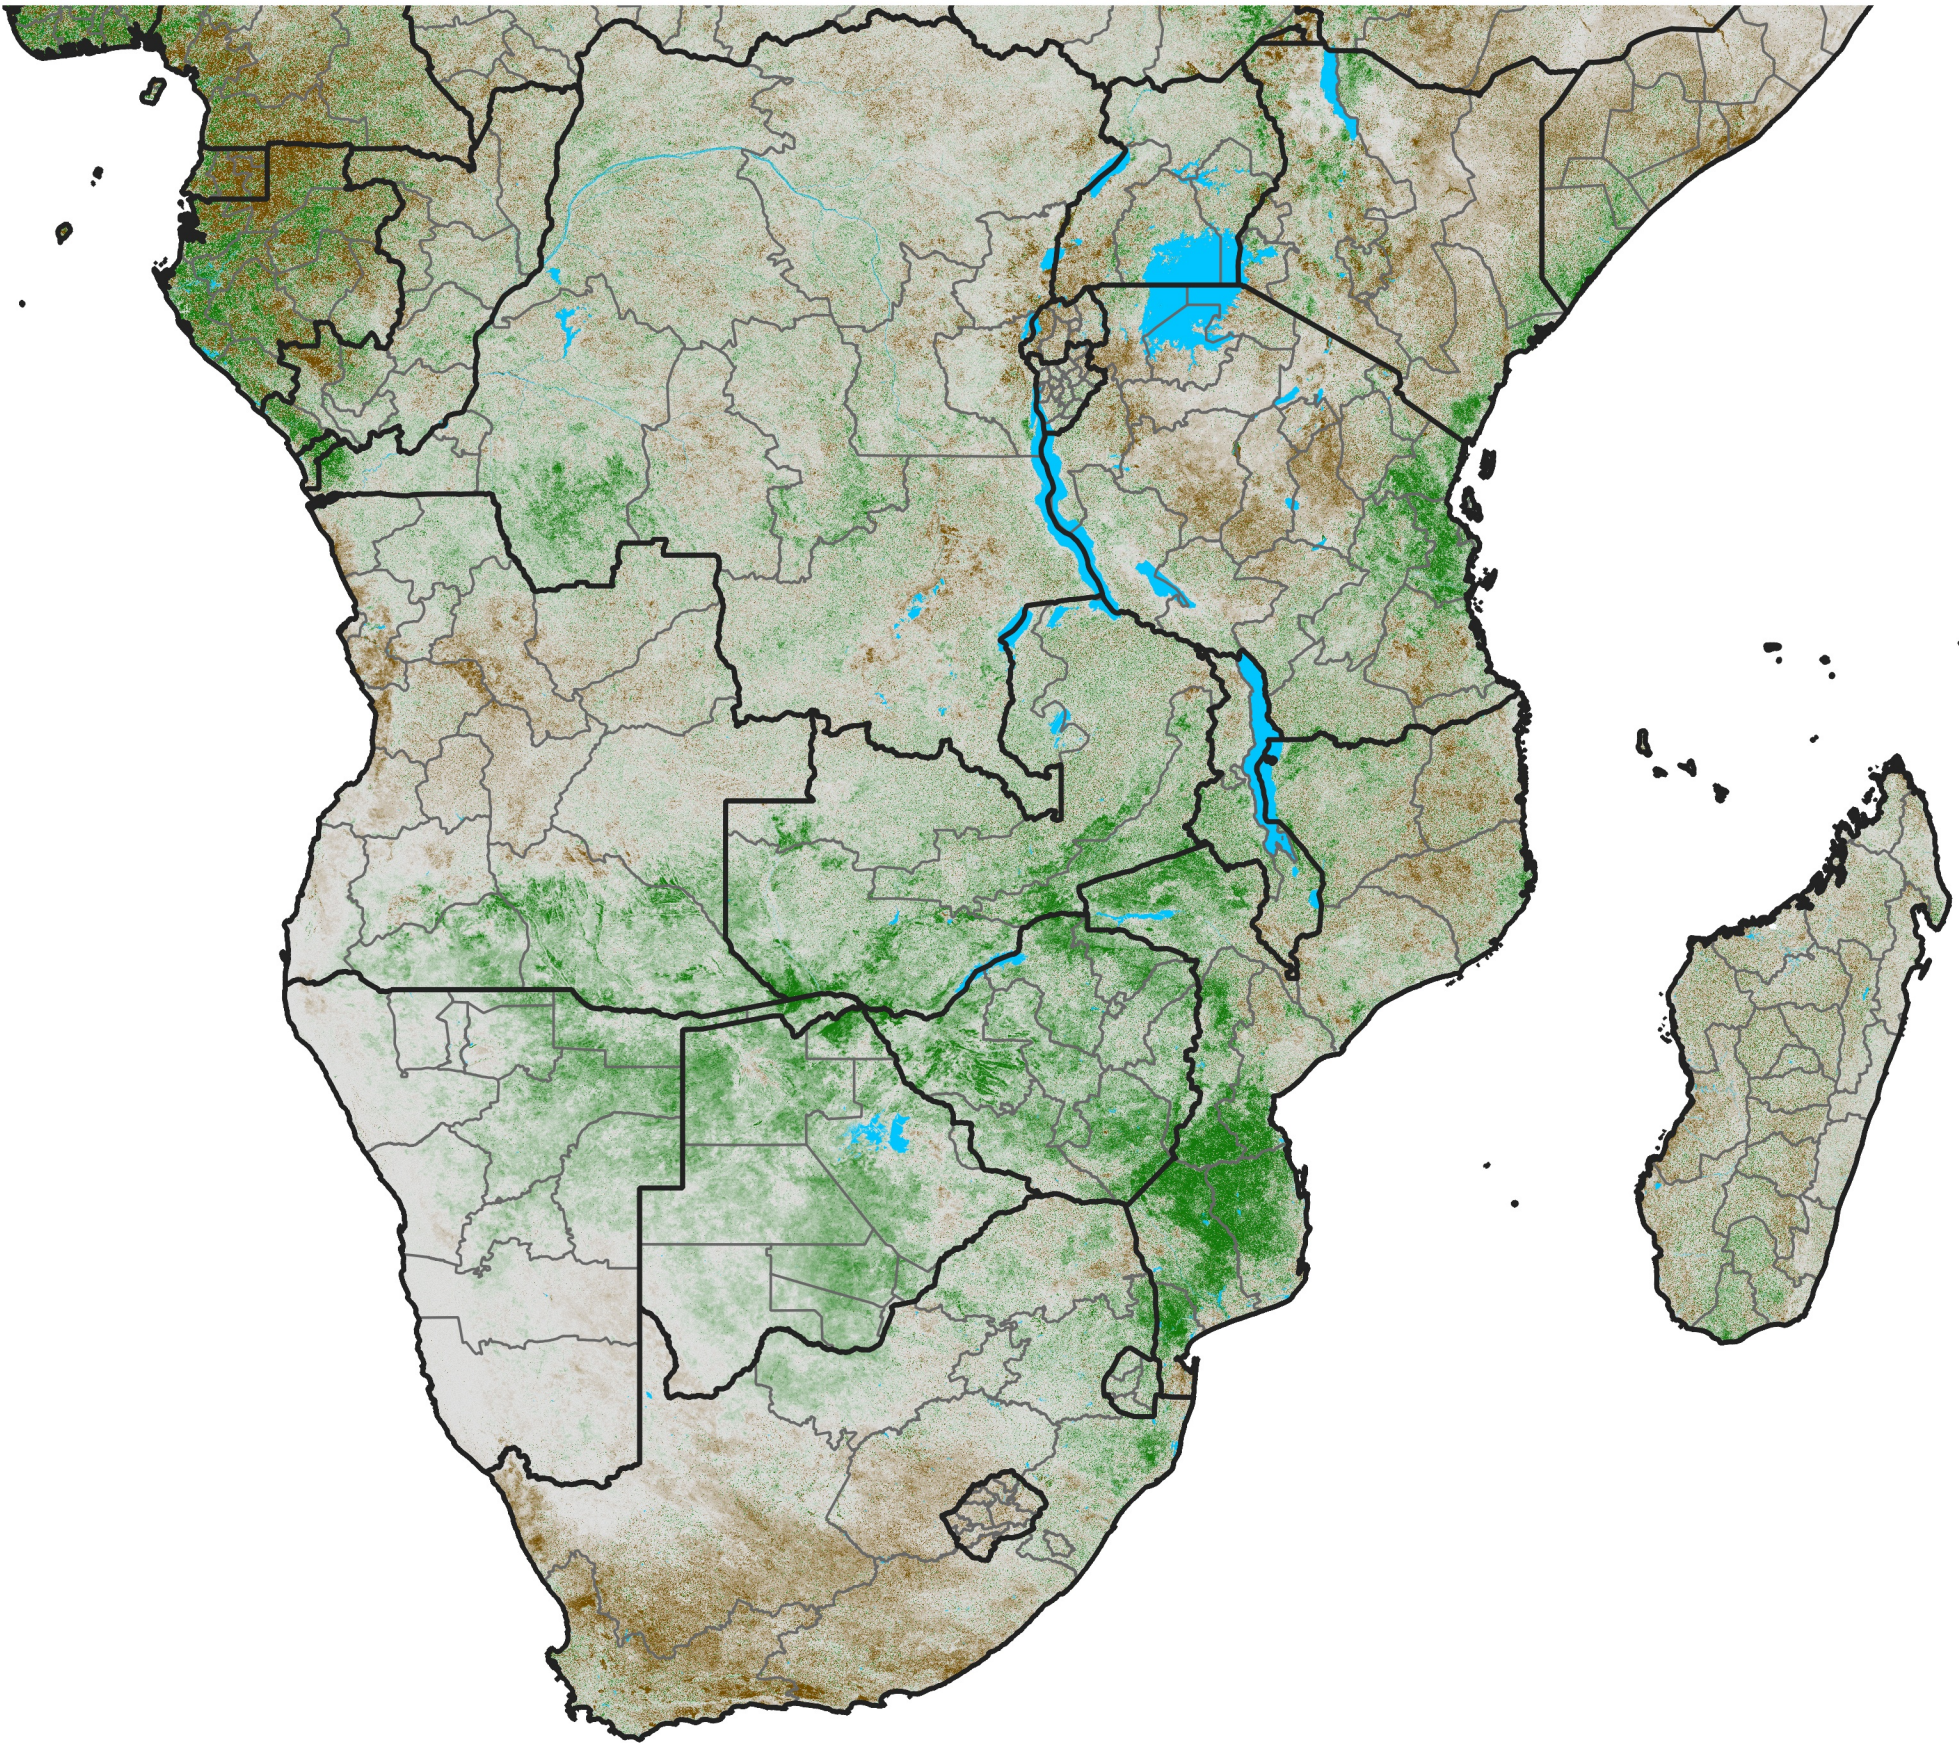

Southern Africa

NDVI Difference

2017 minus 2016

Period 23 / August 11 - 20, 2017

NDVI Difference

<math>< -0.3</math> -0.2 -0.1 -0.05 0.05 0.1 0.2 > 0.3

Negative

No Difference