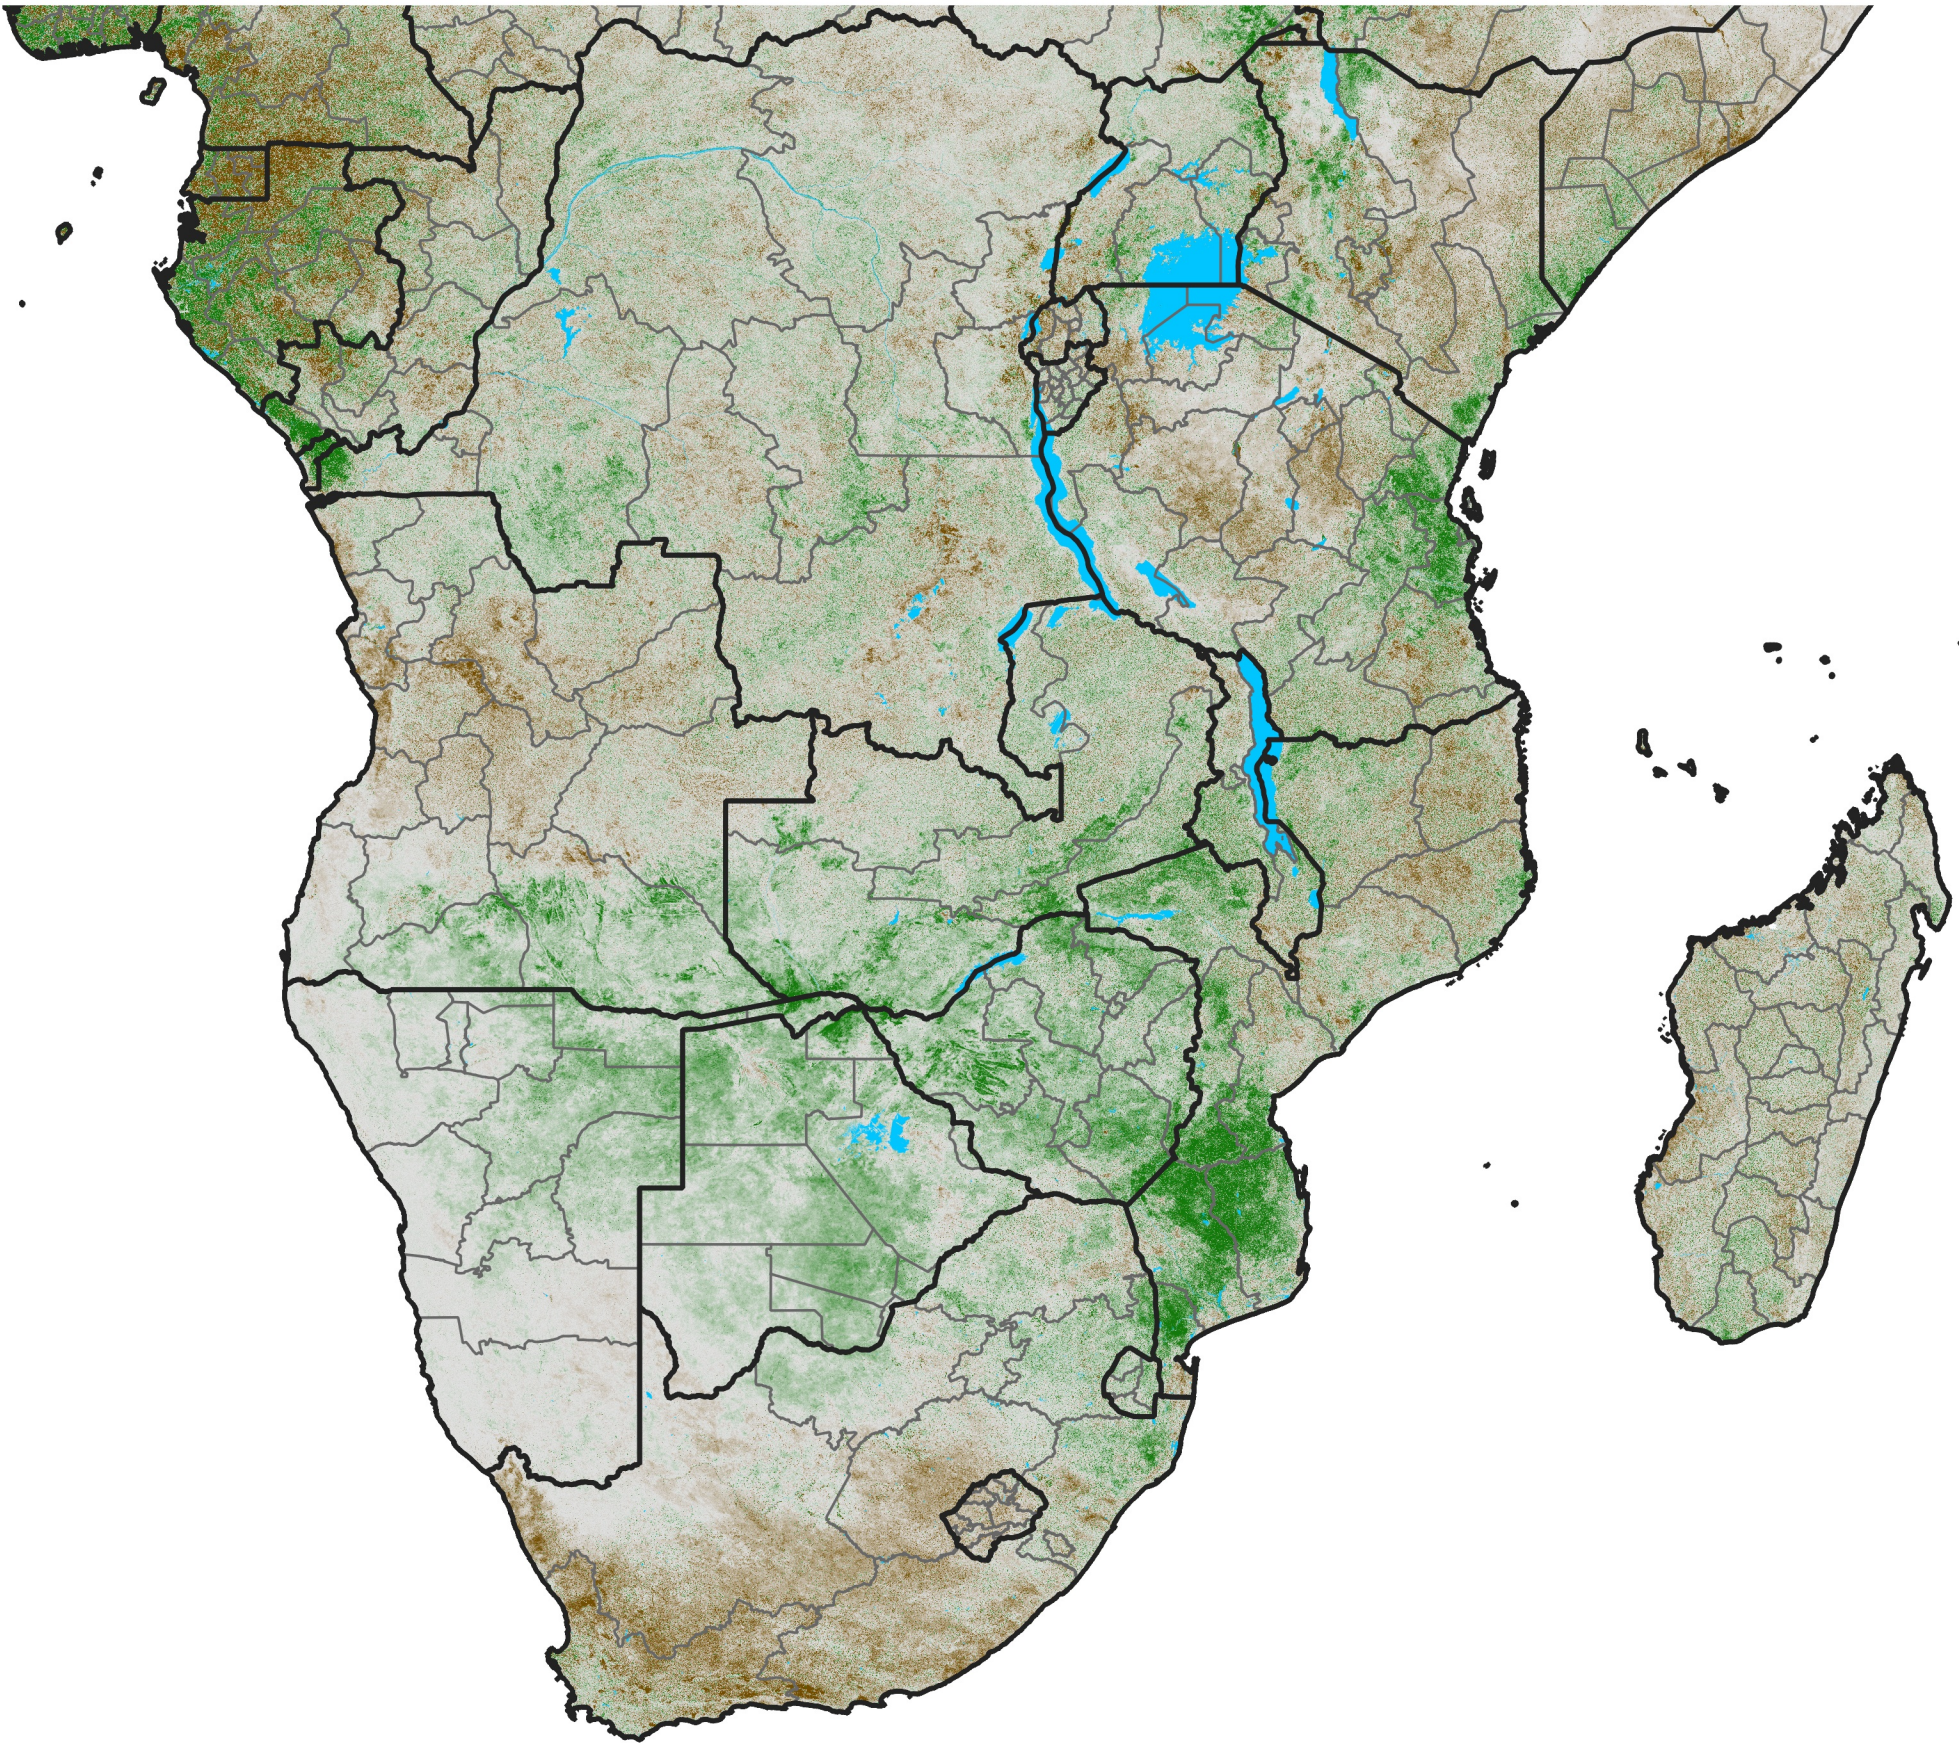

Southern Africa

NDVI Difference

2017 minus 2016

Period 24 / August 21 - 31, 2017

NDVI Difference

< -0.3 -0.2 -0.1 -0.05 0.05 0.1 0.2 >0.3

Negative

No Difference