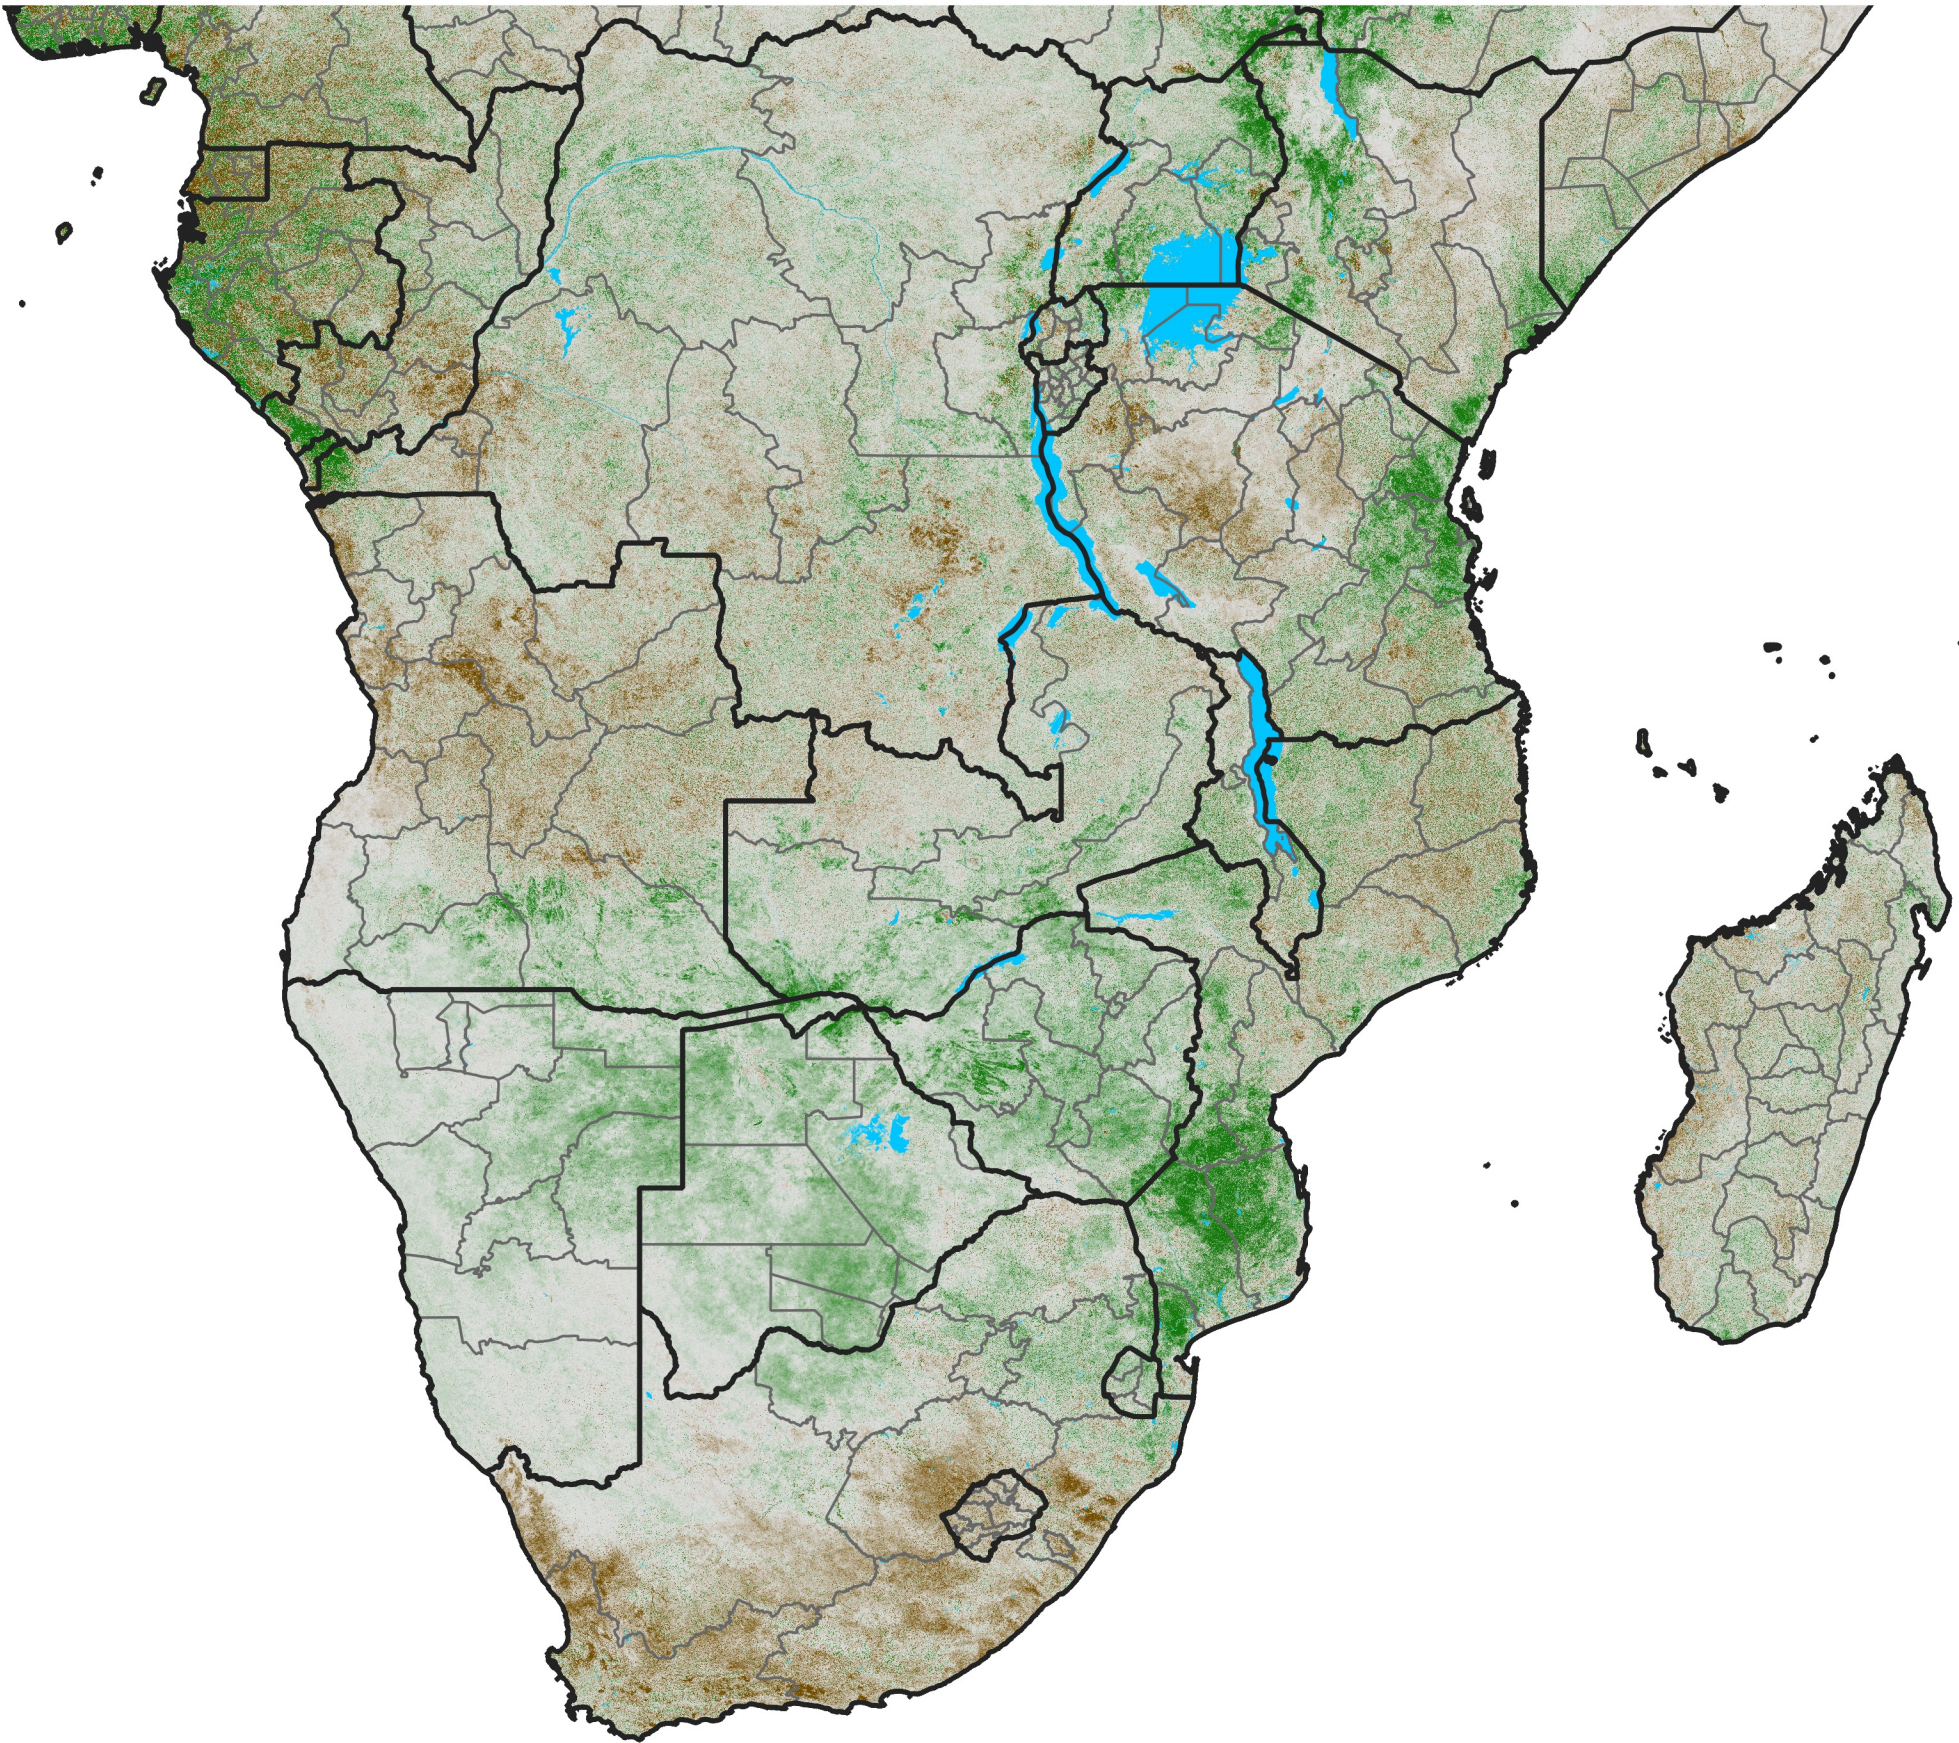

# Southern Africa NDVI Difference

2017 minus 2016

Period 26 / September 11 - 20, 2017

## NDVI Difference

< -0.3   -0.2   -0.1   -0.05   0.05   0.1   0.2   >0.3

Negative

No Difference

Positive