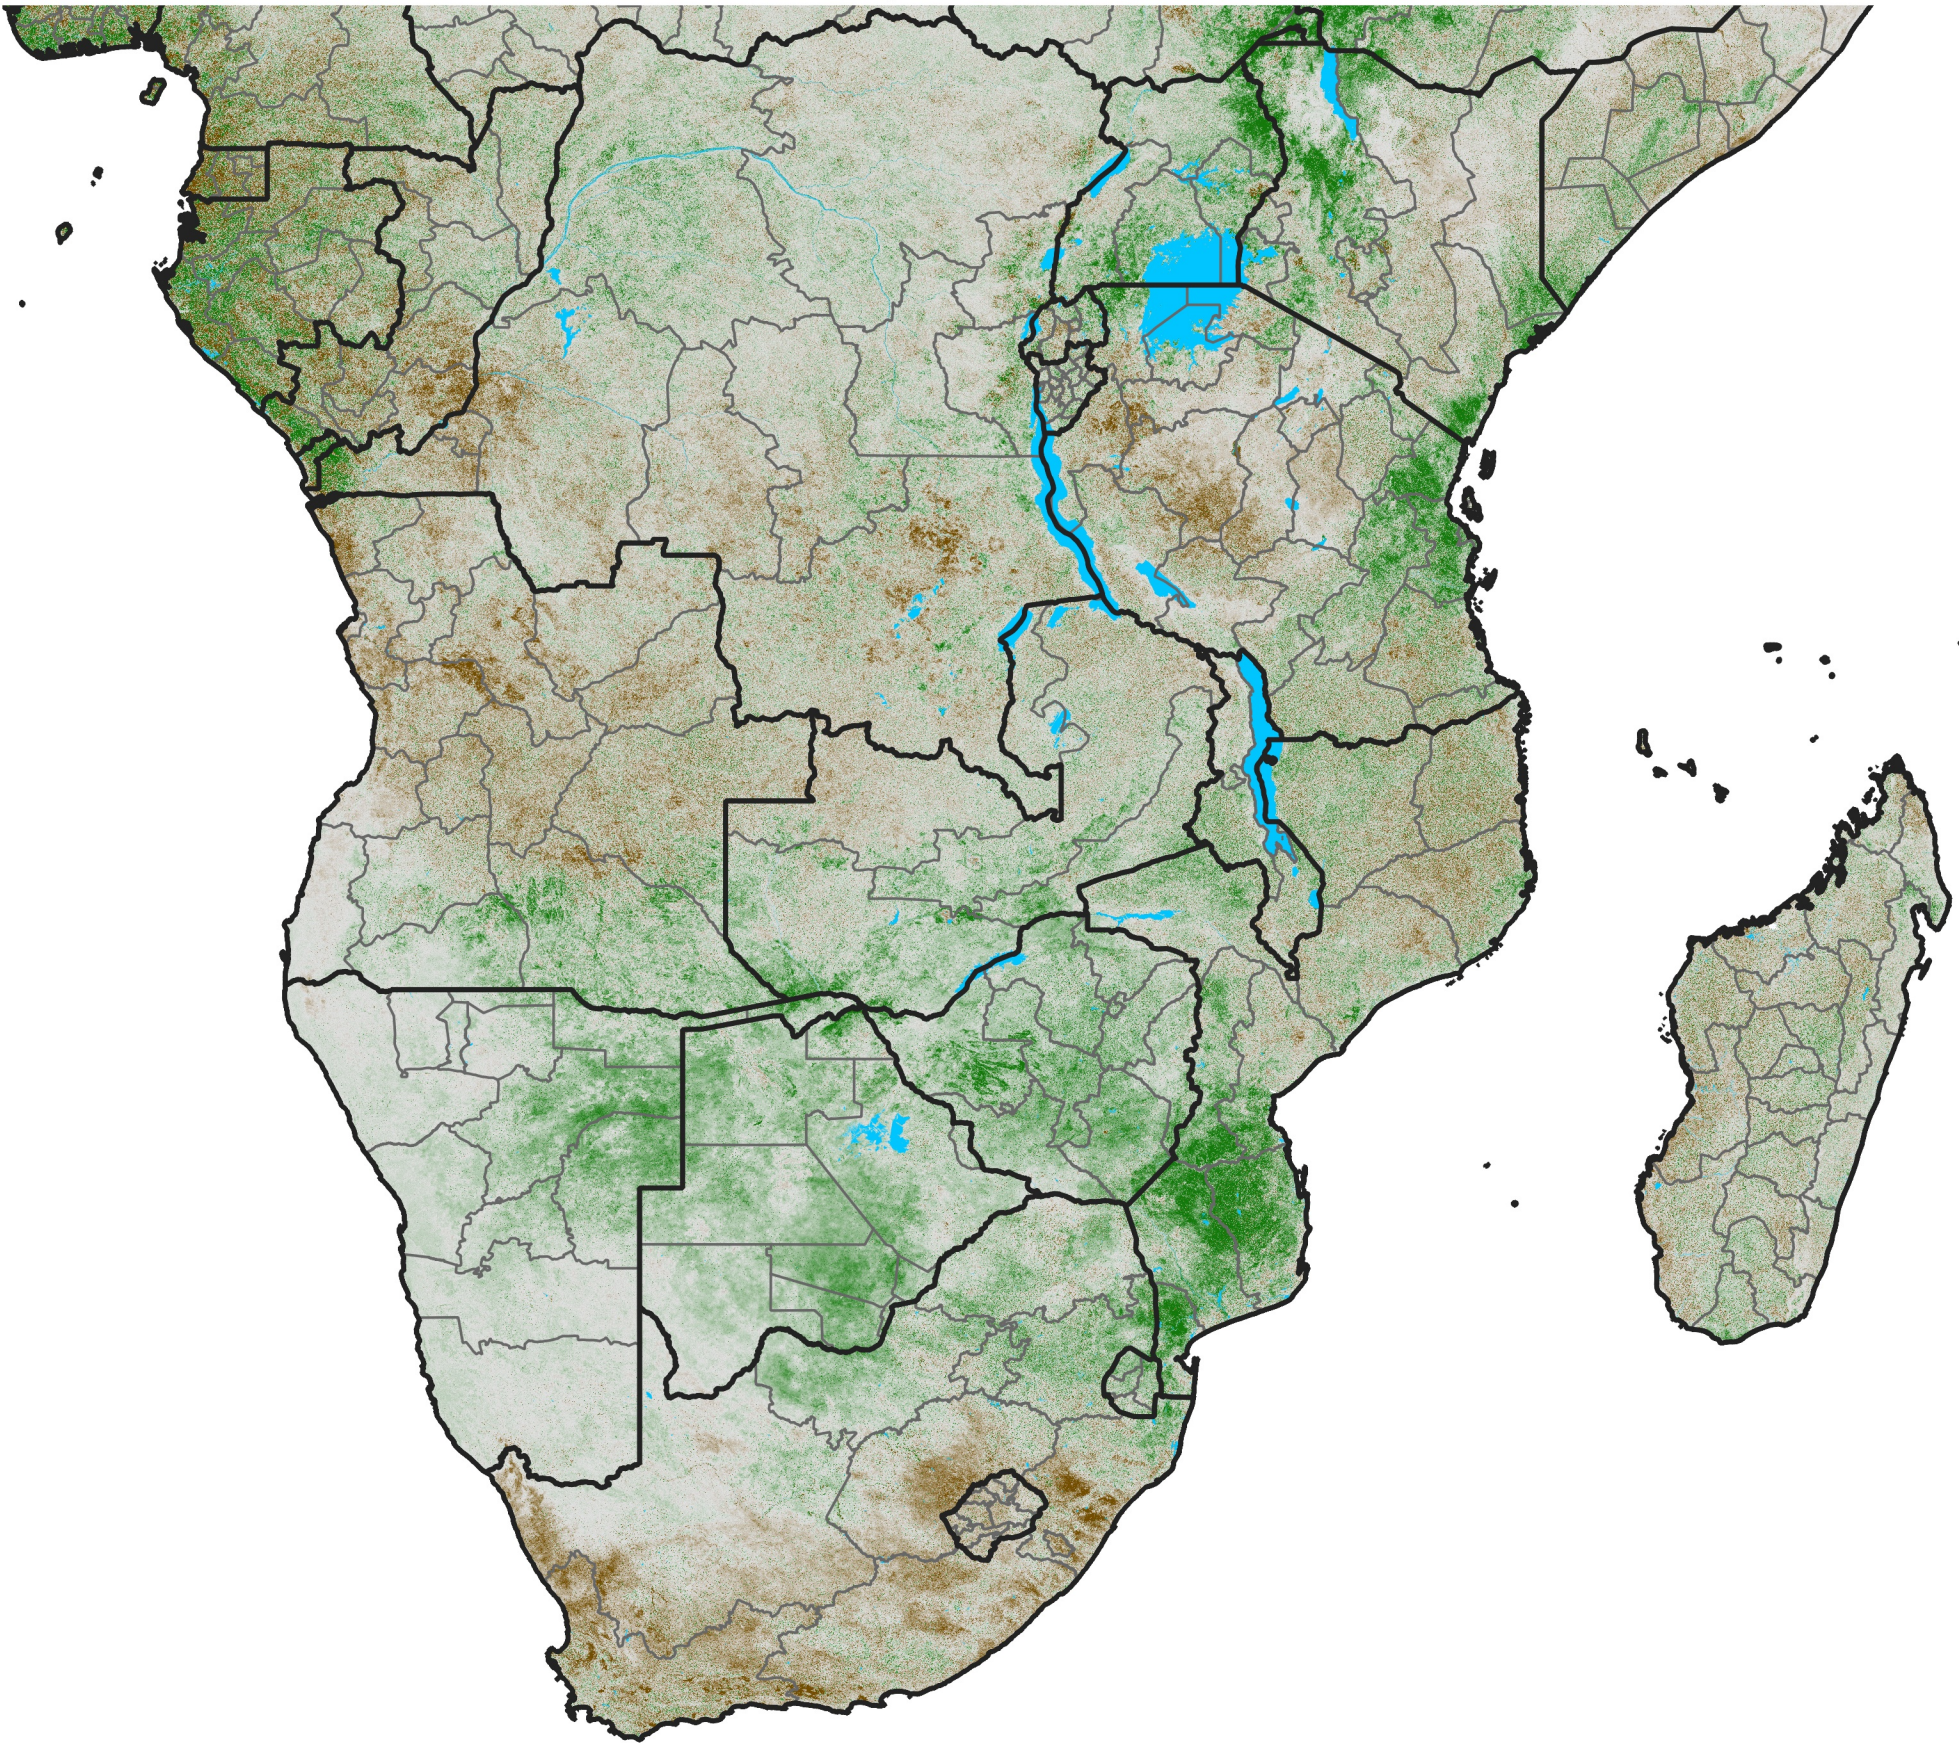

# Southern Africa

## NDVI Difference

2017 minus 2016

Period 27 / September 21 - 30, 2017

### NDVI Difference

< -0.3   -0.2   -0.1   -0.05   0.05   0.1   0.2   >0.3

Negative

No Difference

Positive