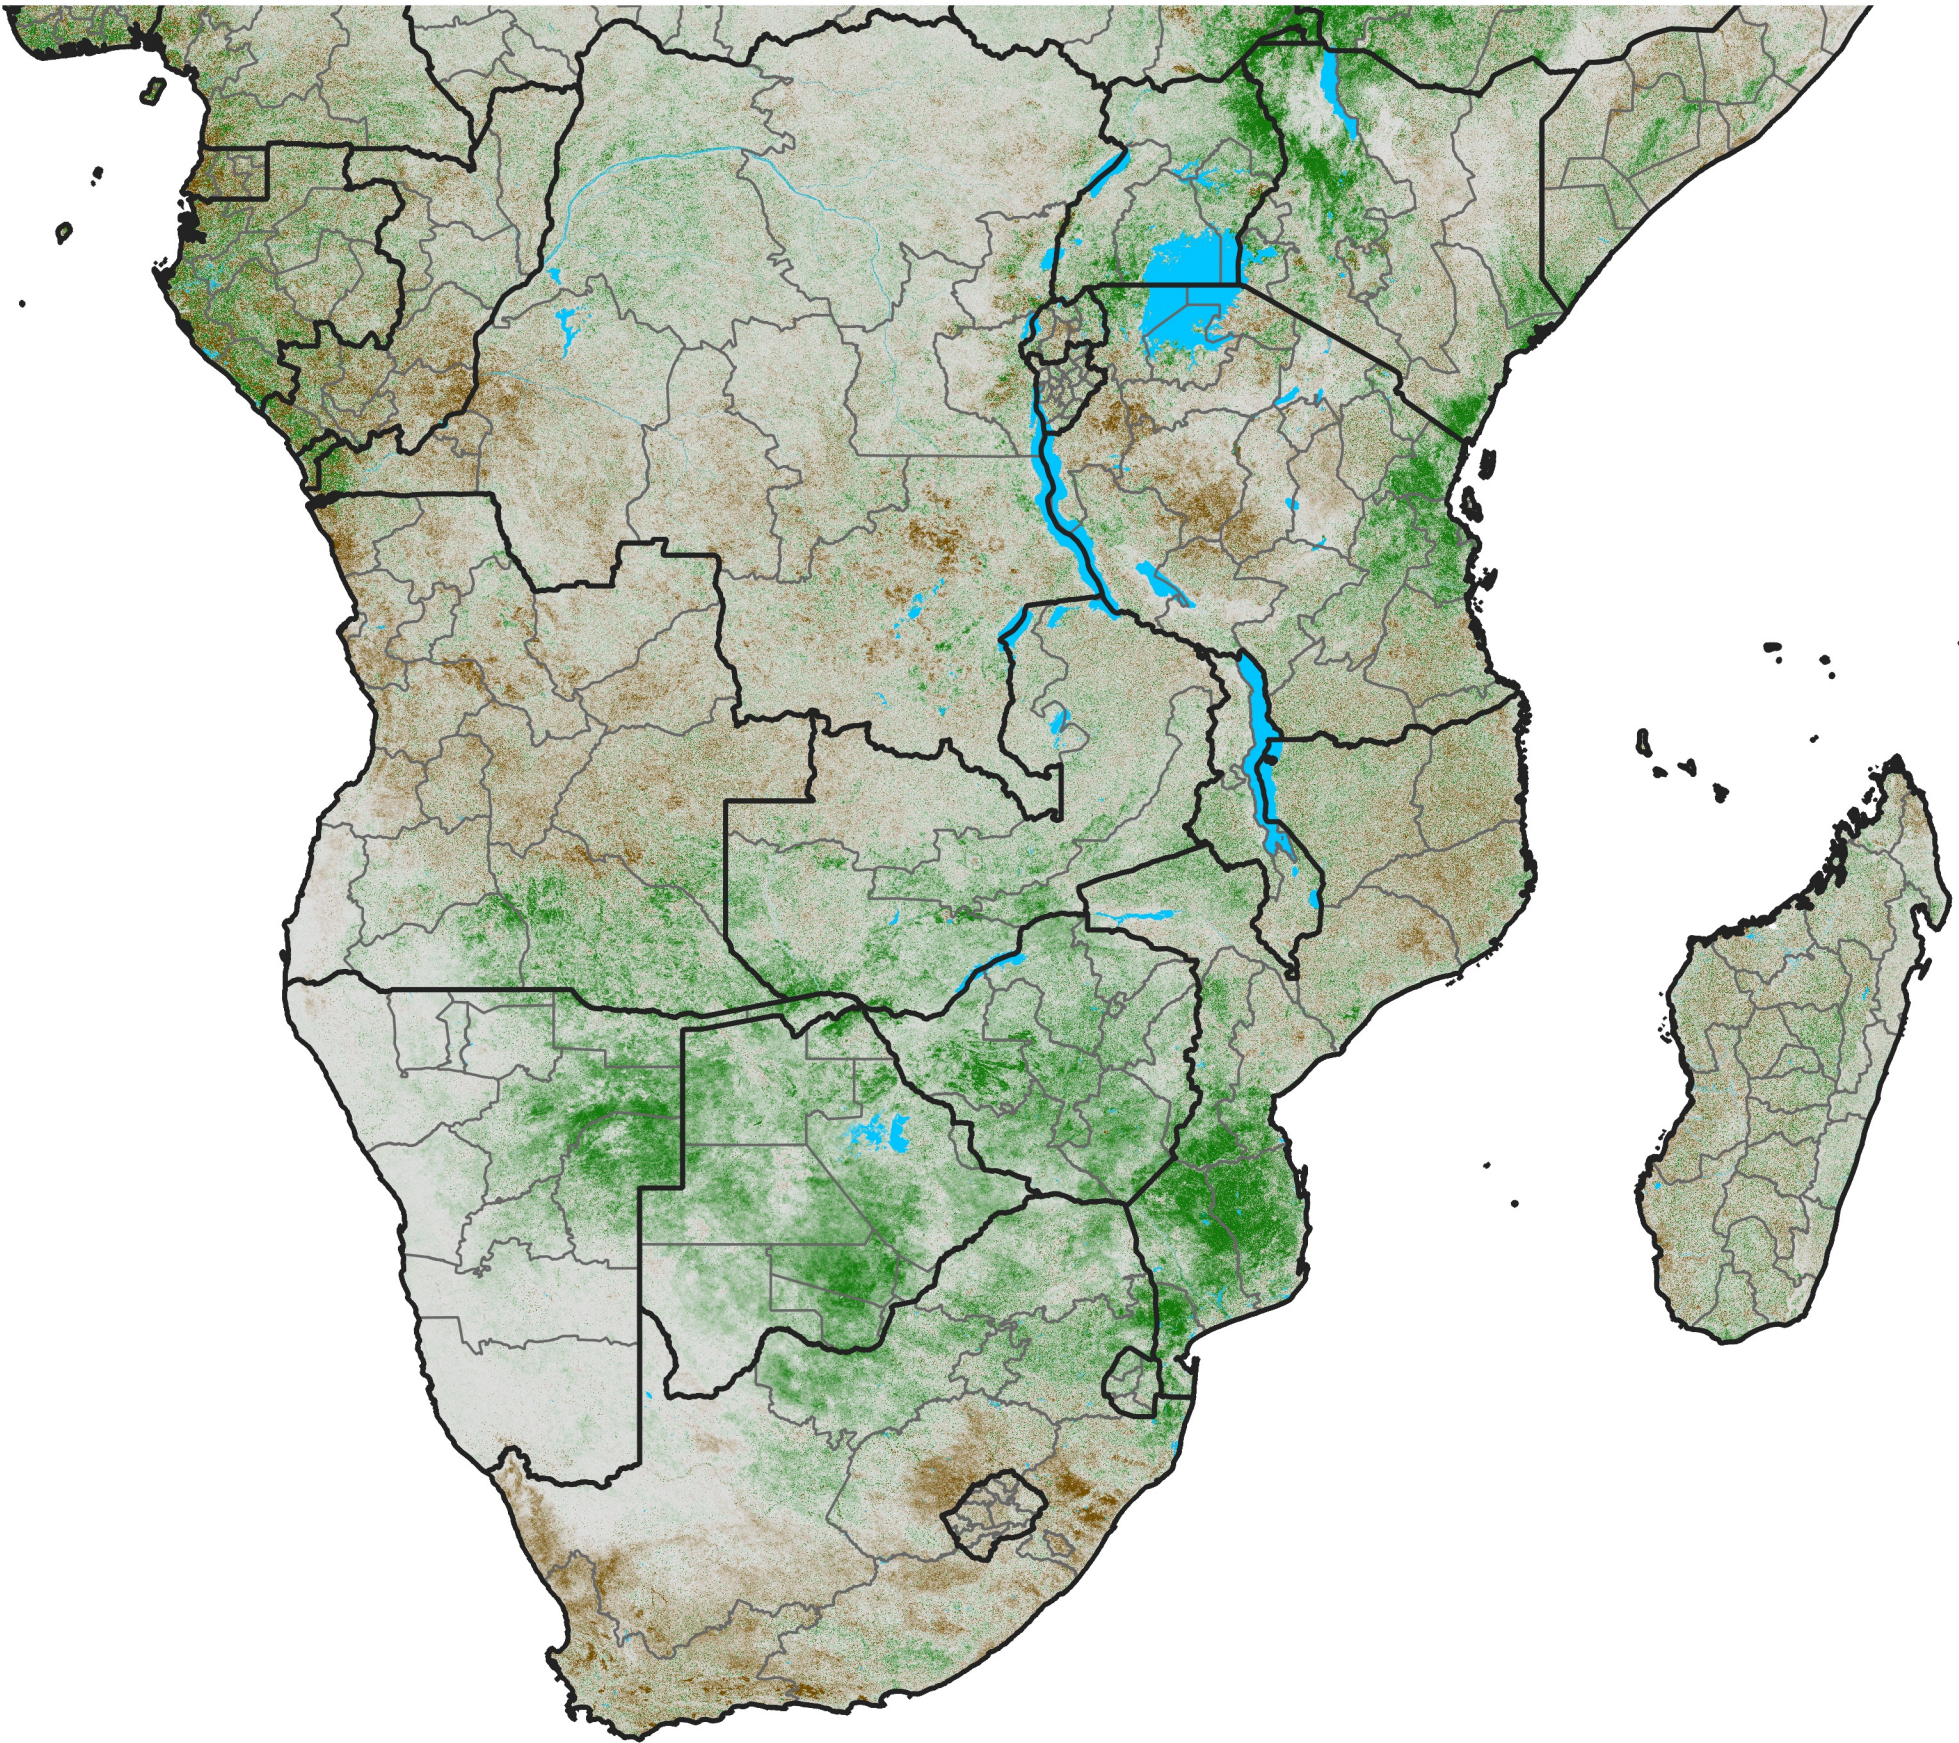

# Southern Africa

## NDVI Difference

2017 minus 2016

Period 28 / October 01 - 10, 2017

### NDVI Difference

< -0.3   -0.2   -0.1   -0.05   0.05   0.1   0.2   >0.3

Negative

No Difference

Positive