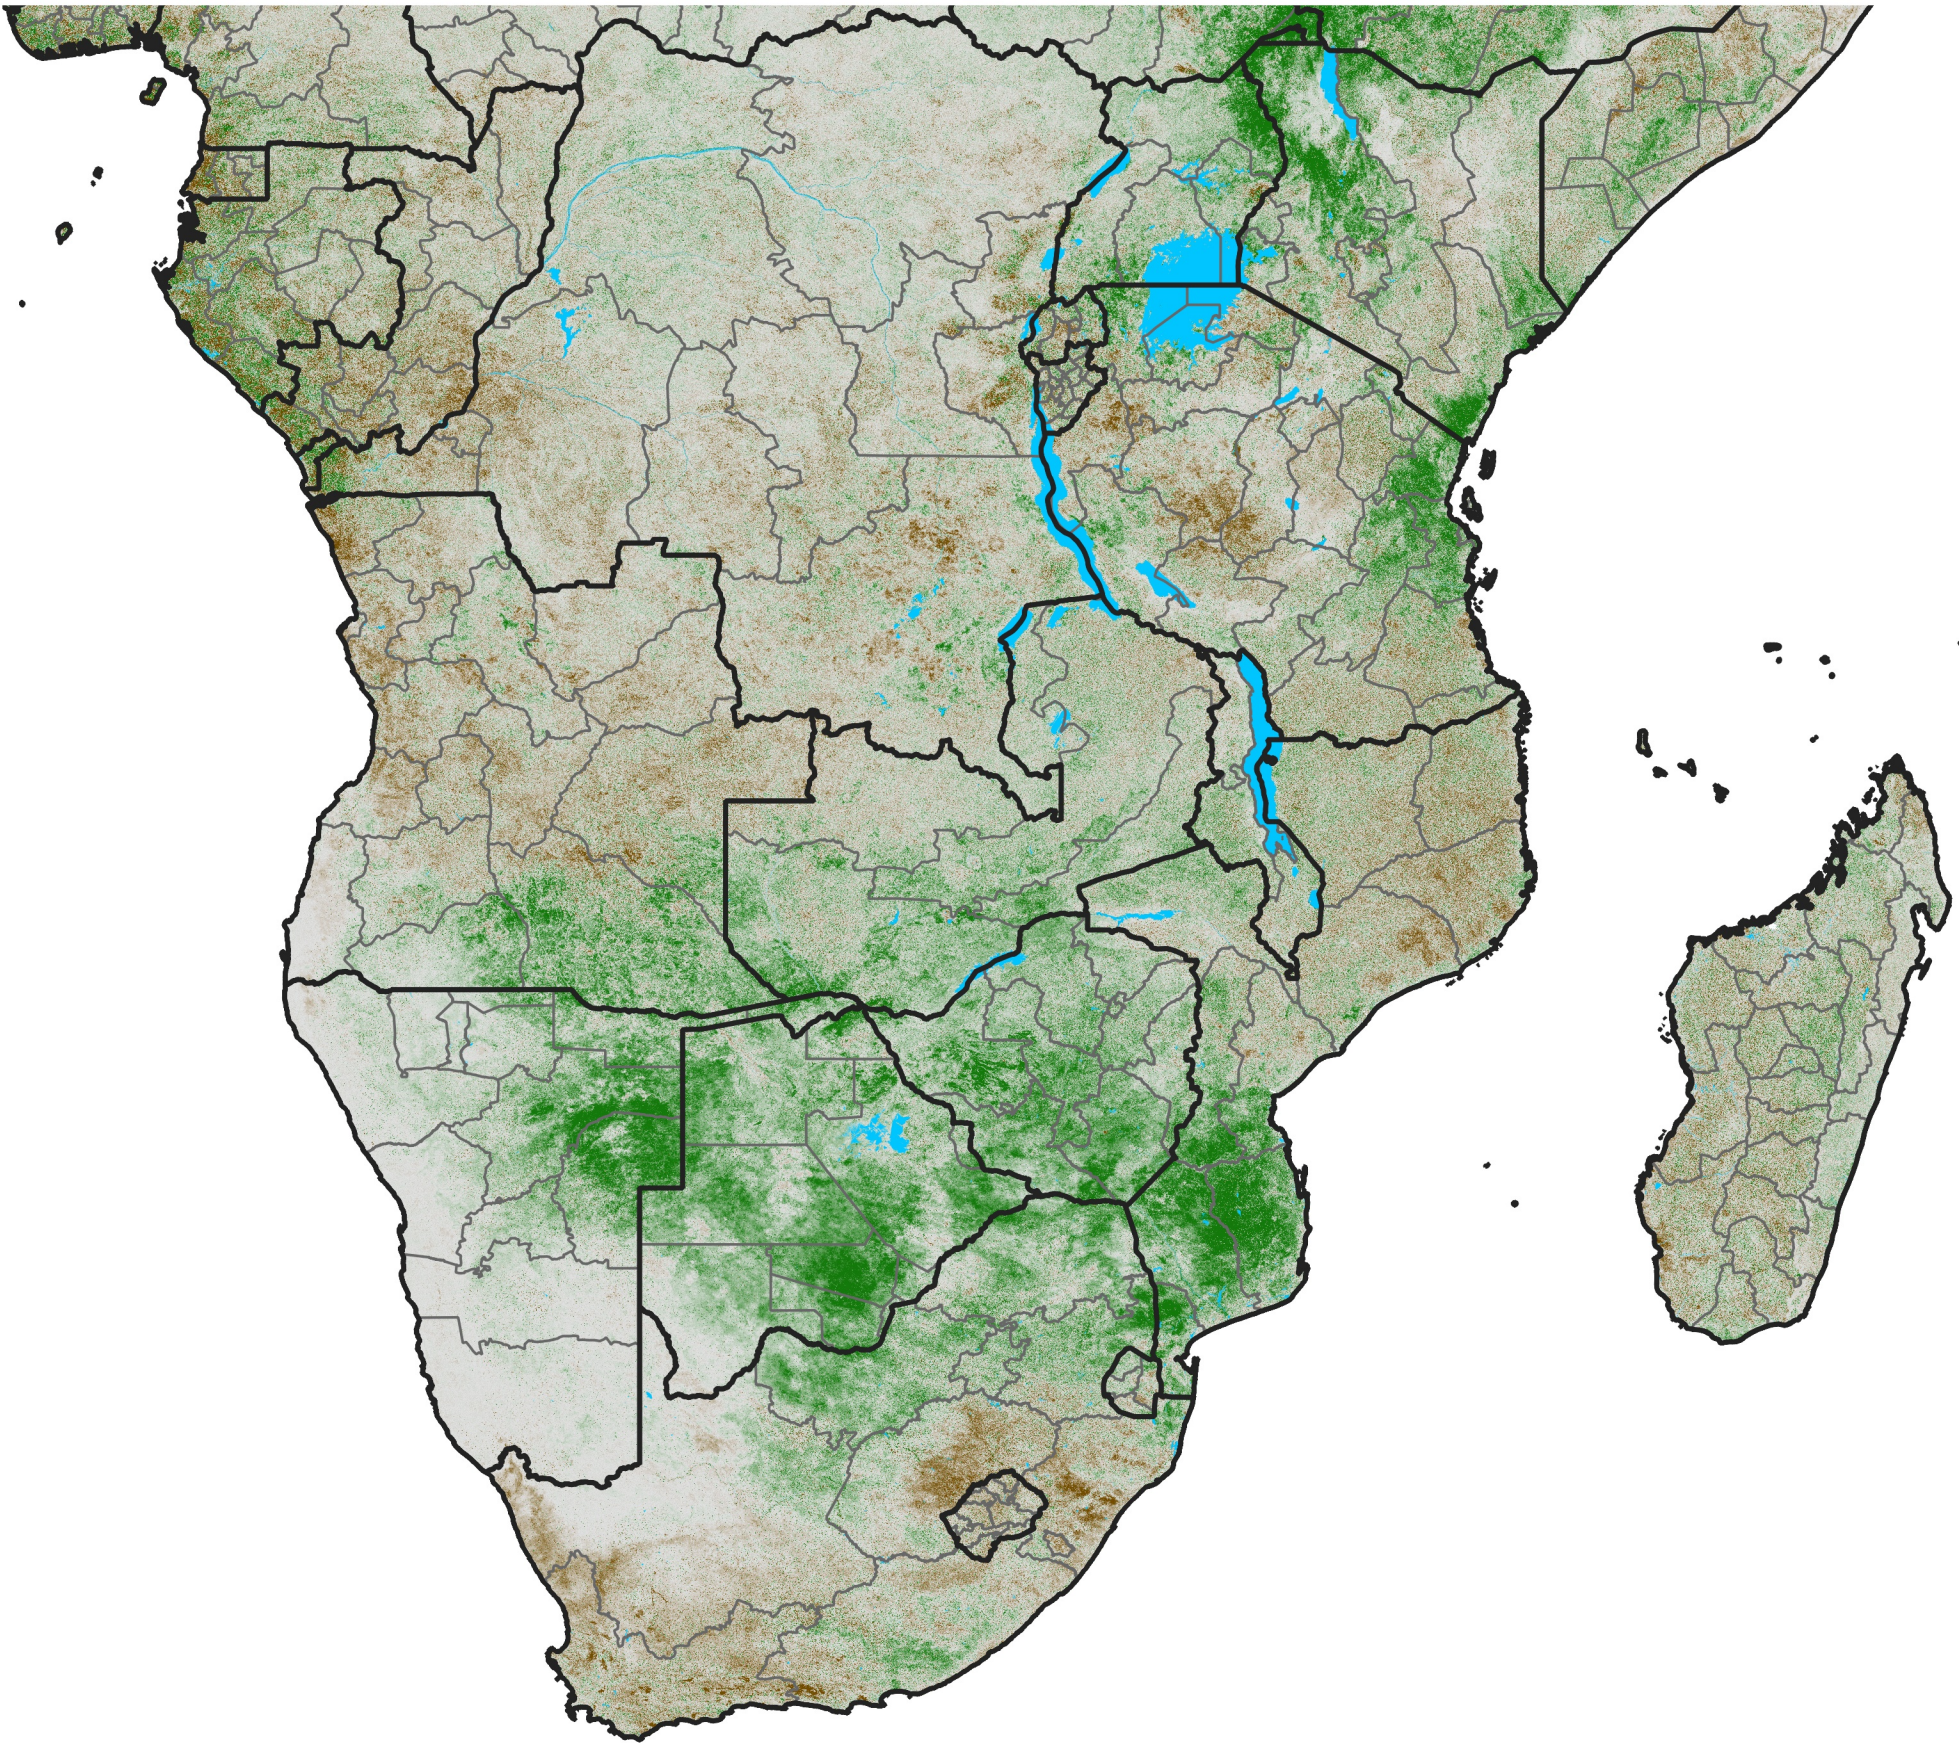

Southern Africa

NDVI Difference

2017 minus 2016

Period 29 / October 11 - 20, 2017

NDVI Difference

< -0.3 -0.2 -0.1 -0.05 0.05 0.1 0.2 >0.3

Negative

No Difference