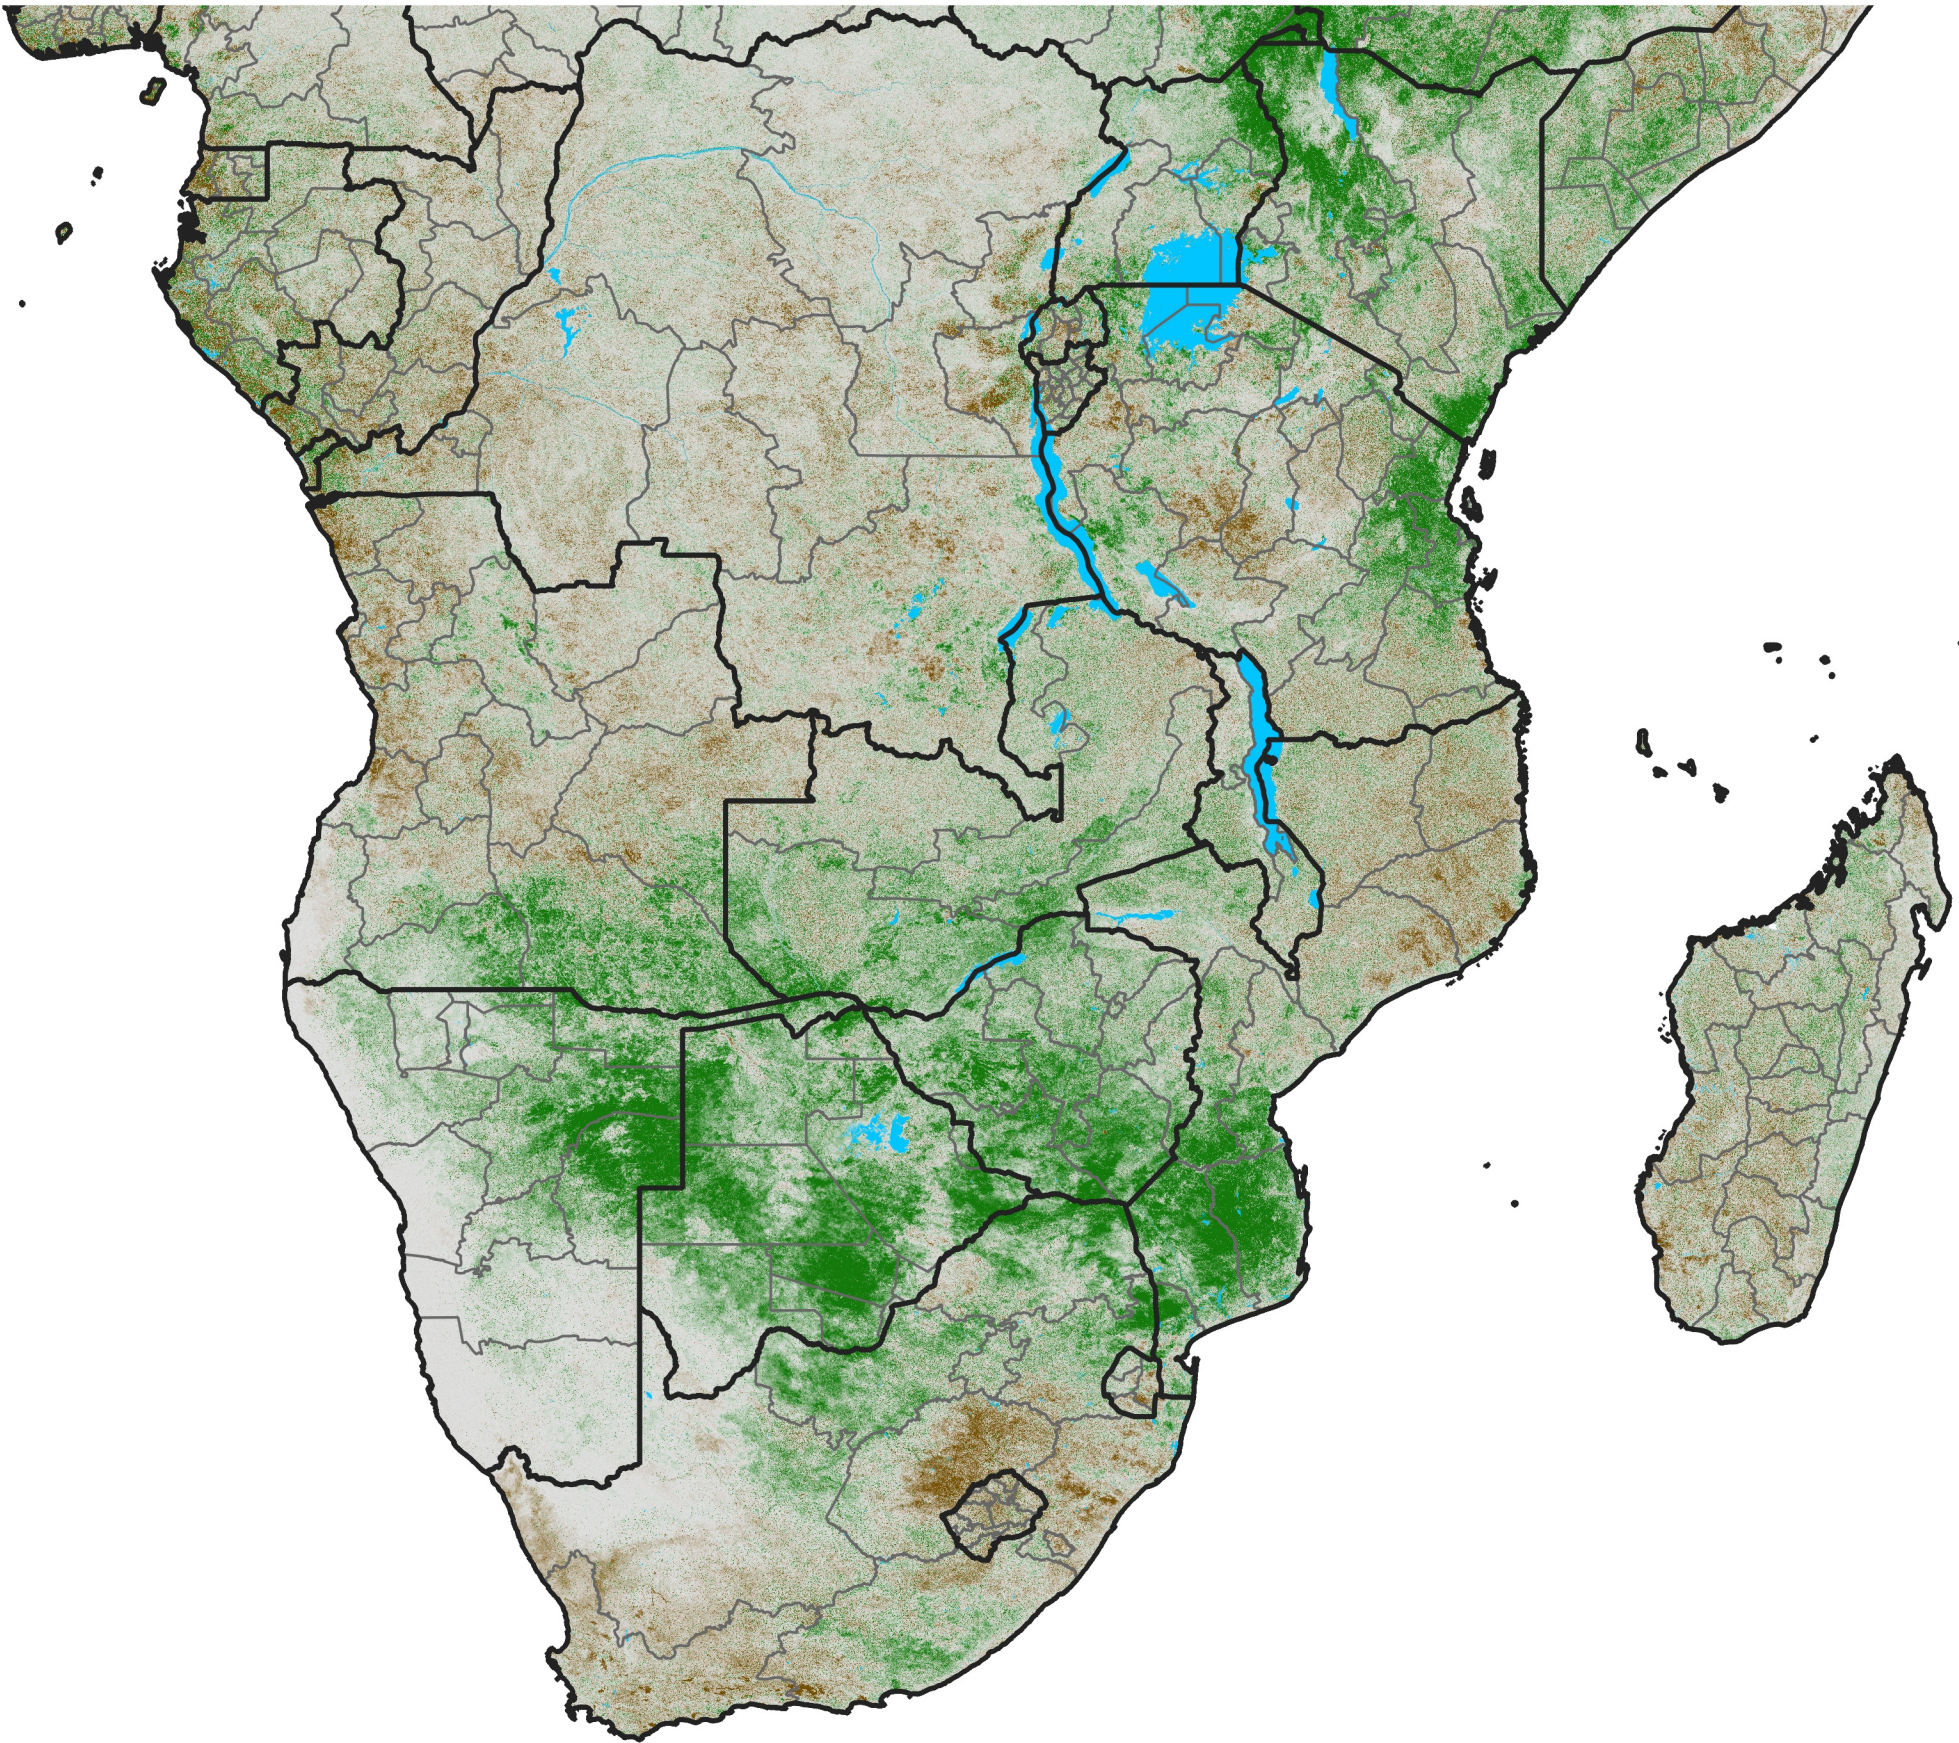

Southern Africa

NDVI Difference

2017 minus 2016

Period 30 / October 21 - 31, 2017

NDVI Difference

< -0.3 -0.2 -0.1 -0.05 0.05 0.1 0.2 >0.3

Negative

No Difference