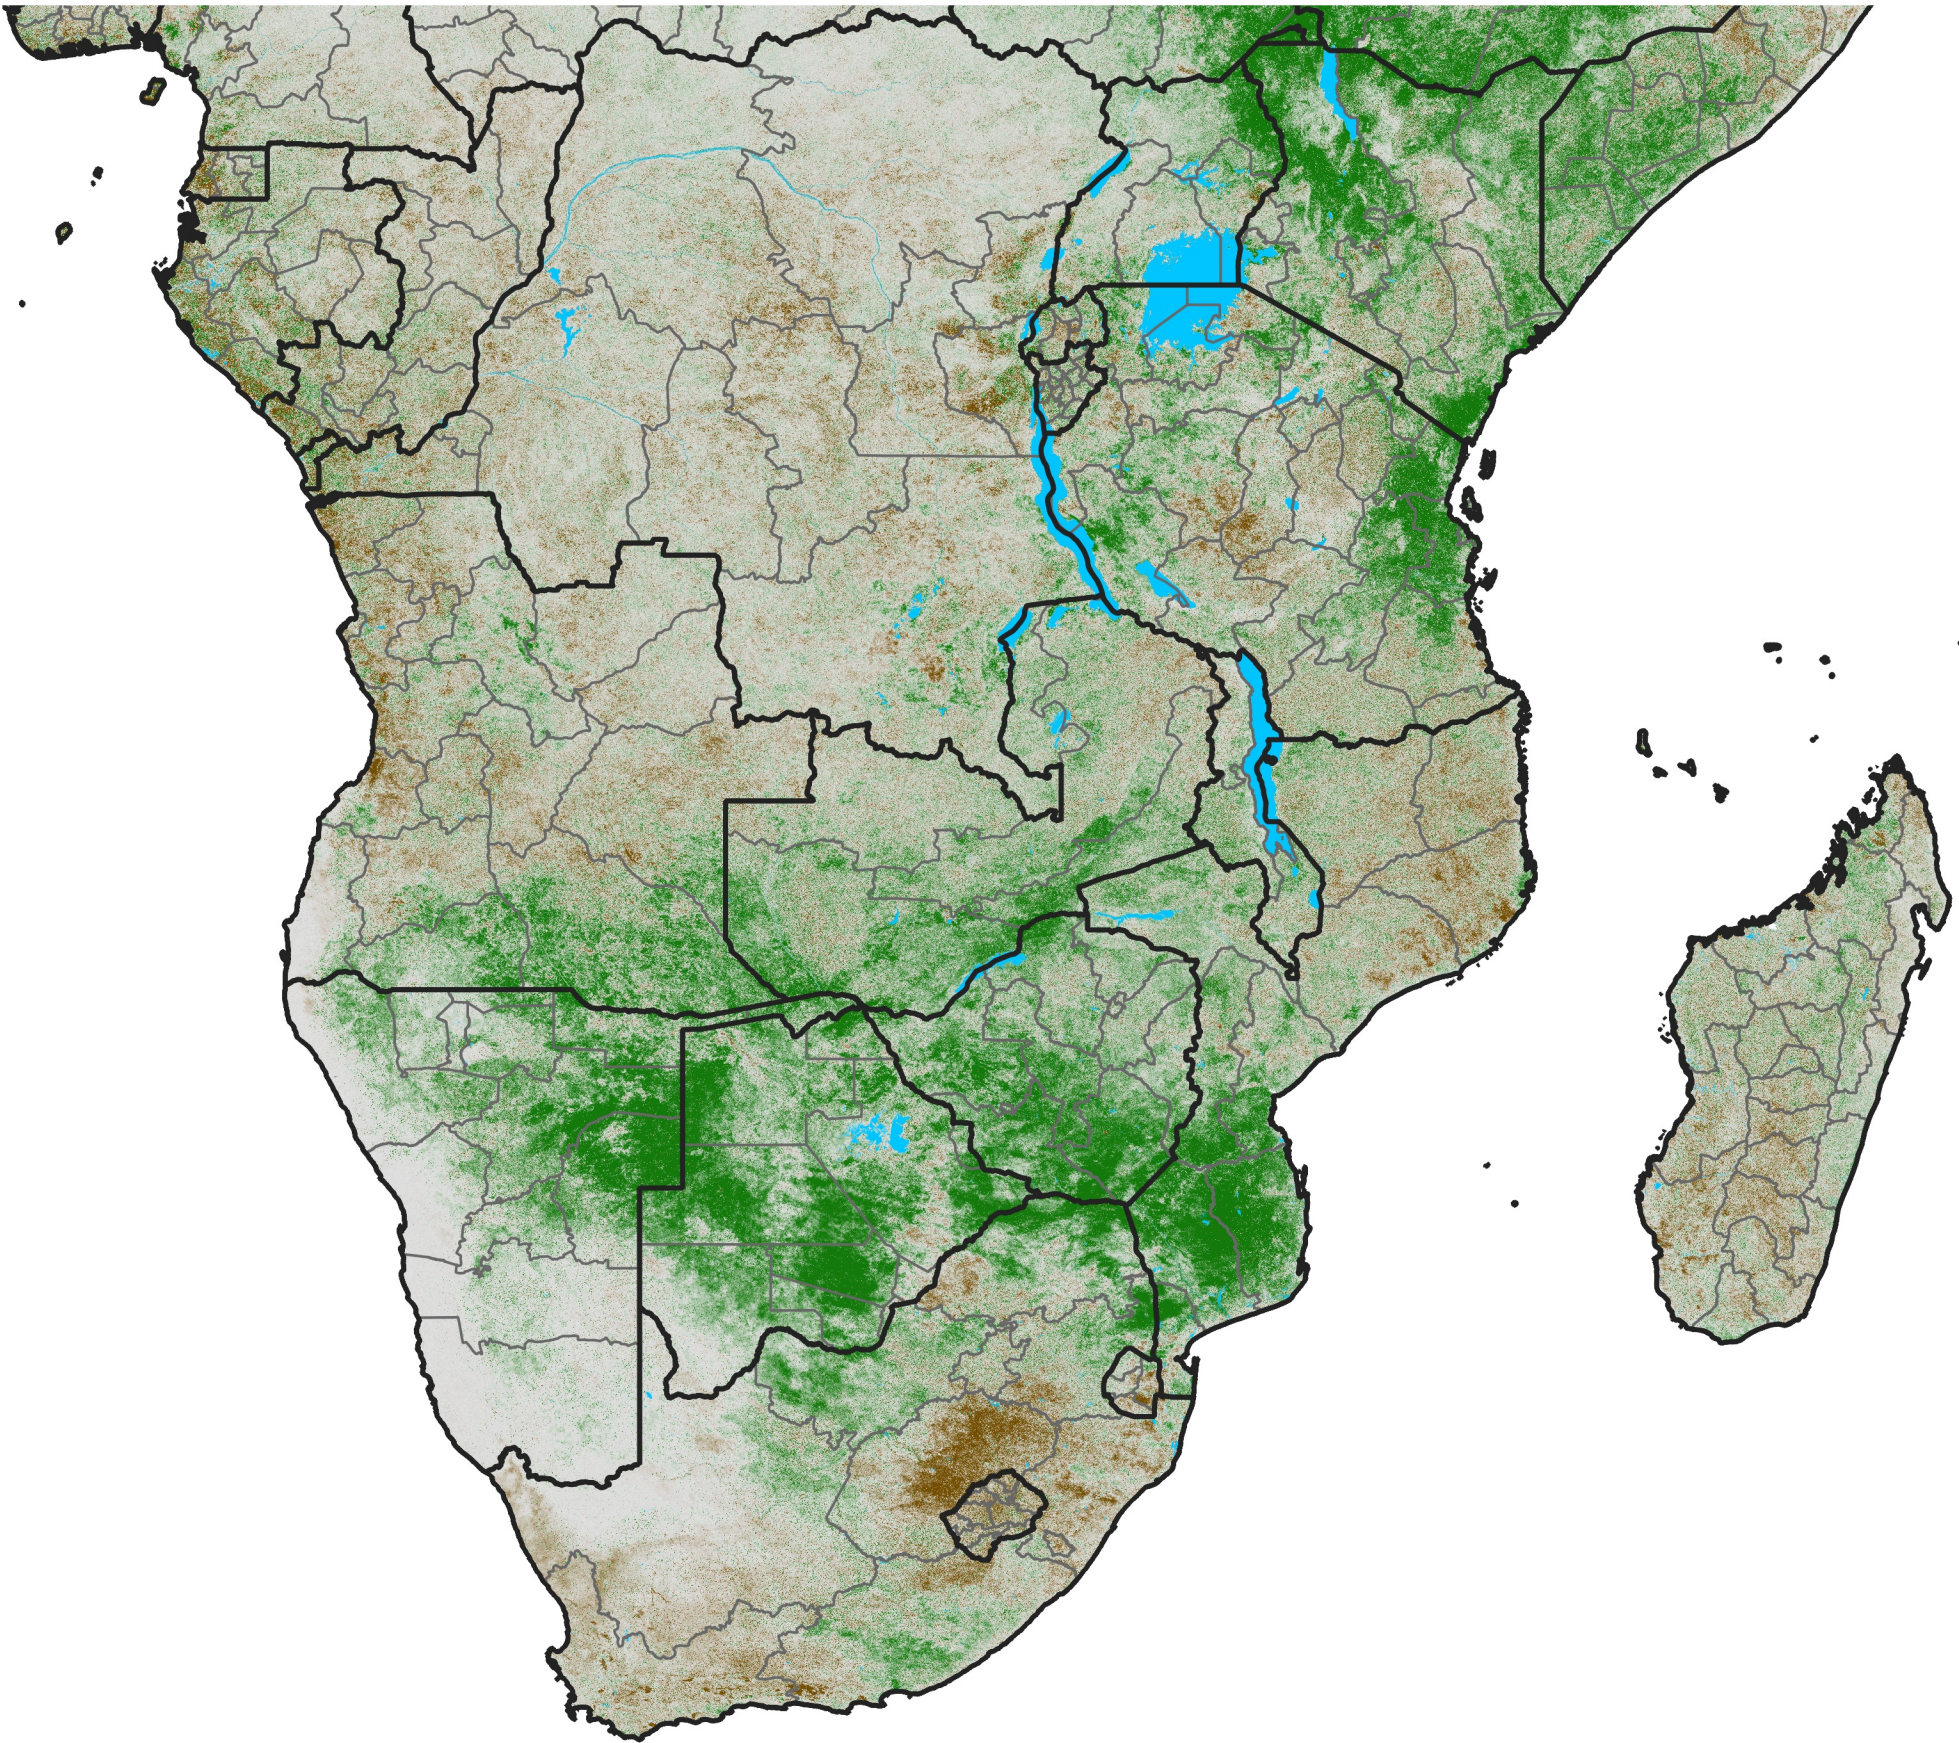

Southern Africa

NDVI Difference

2017 minus 2016

Period 31 / November 01 - 10, 2017

NDVI Difference

< -0.3 -0.2 -0.1 -0.05 0.05 0.1 0.2 >0.3

Negative

No Difference