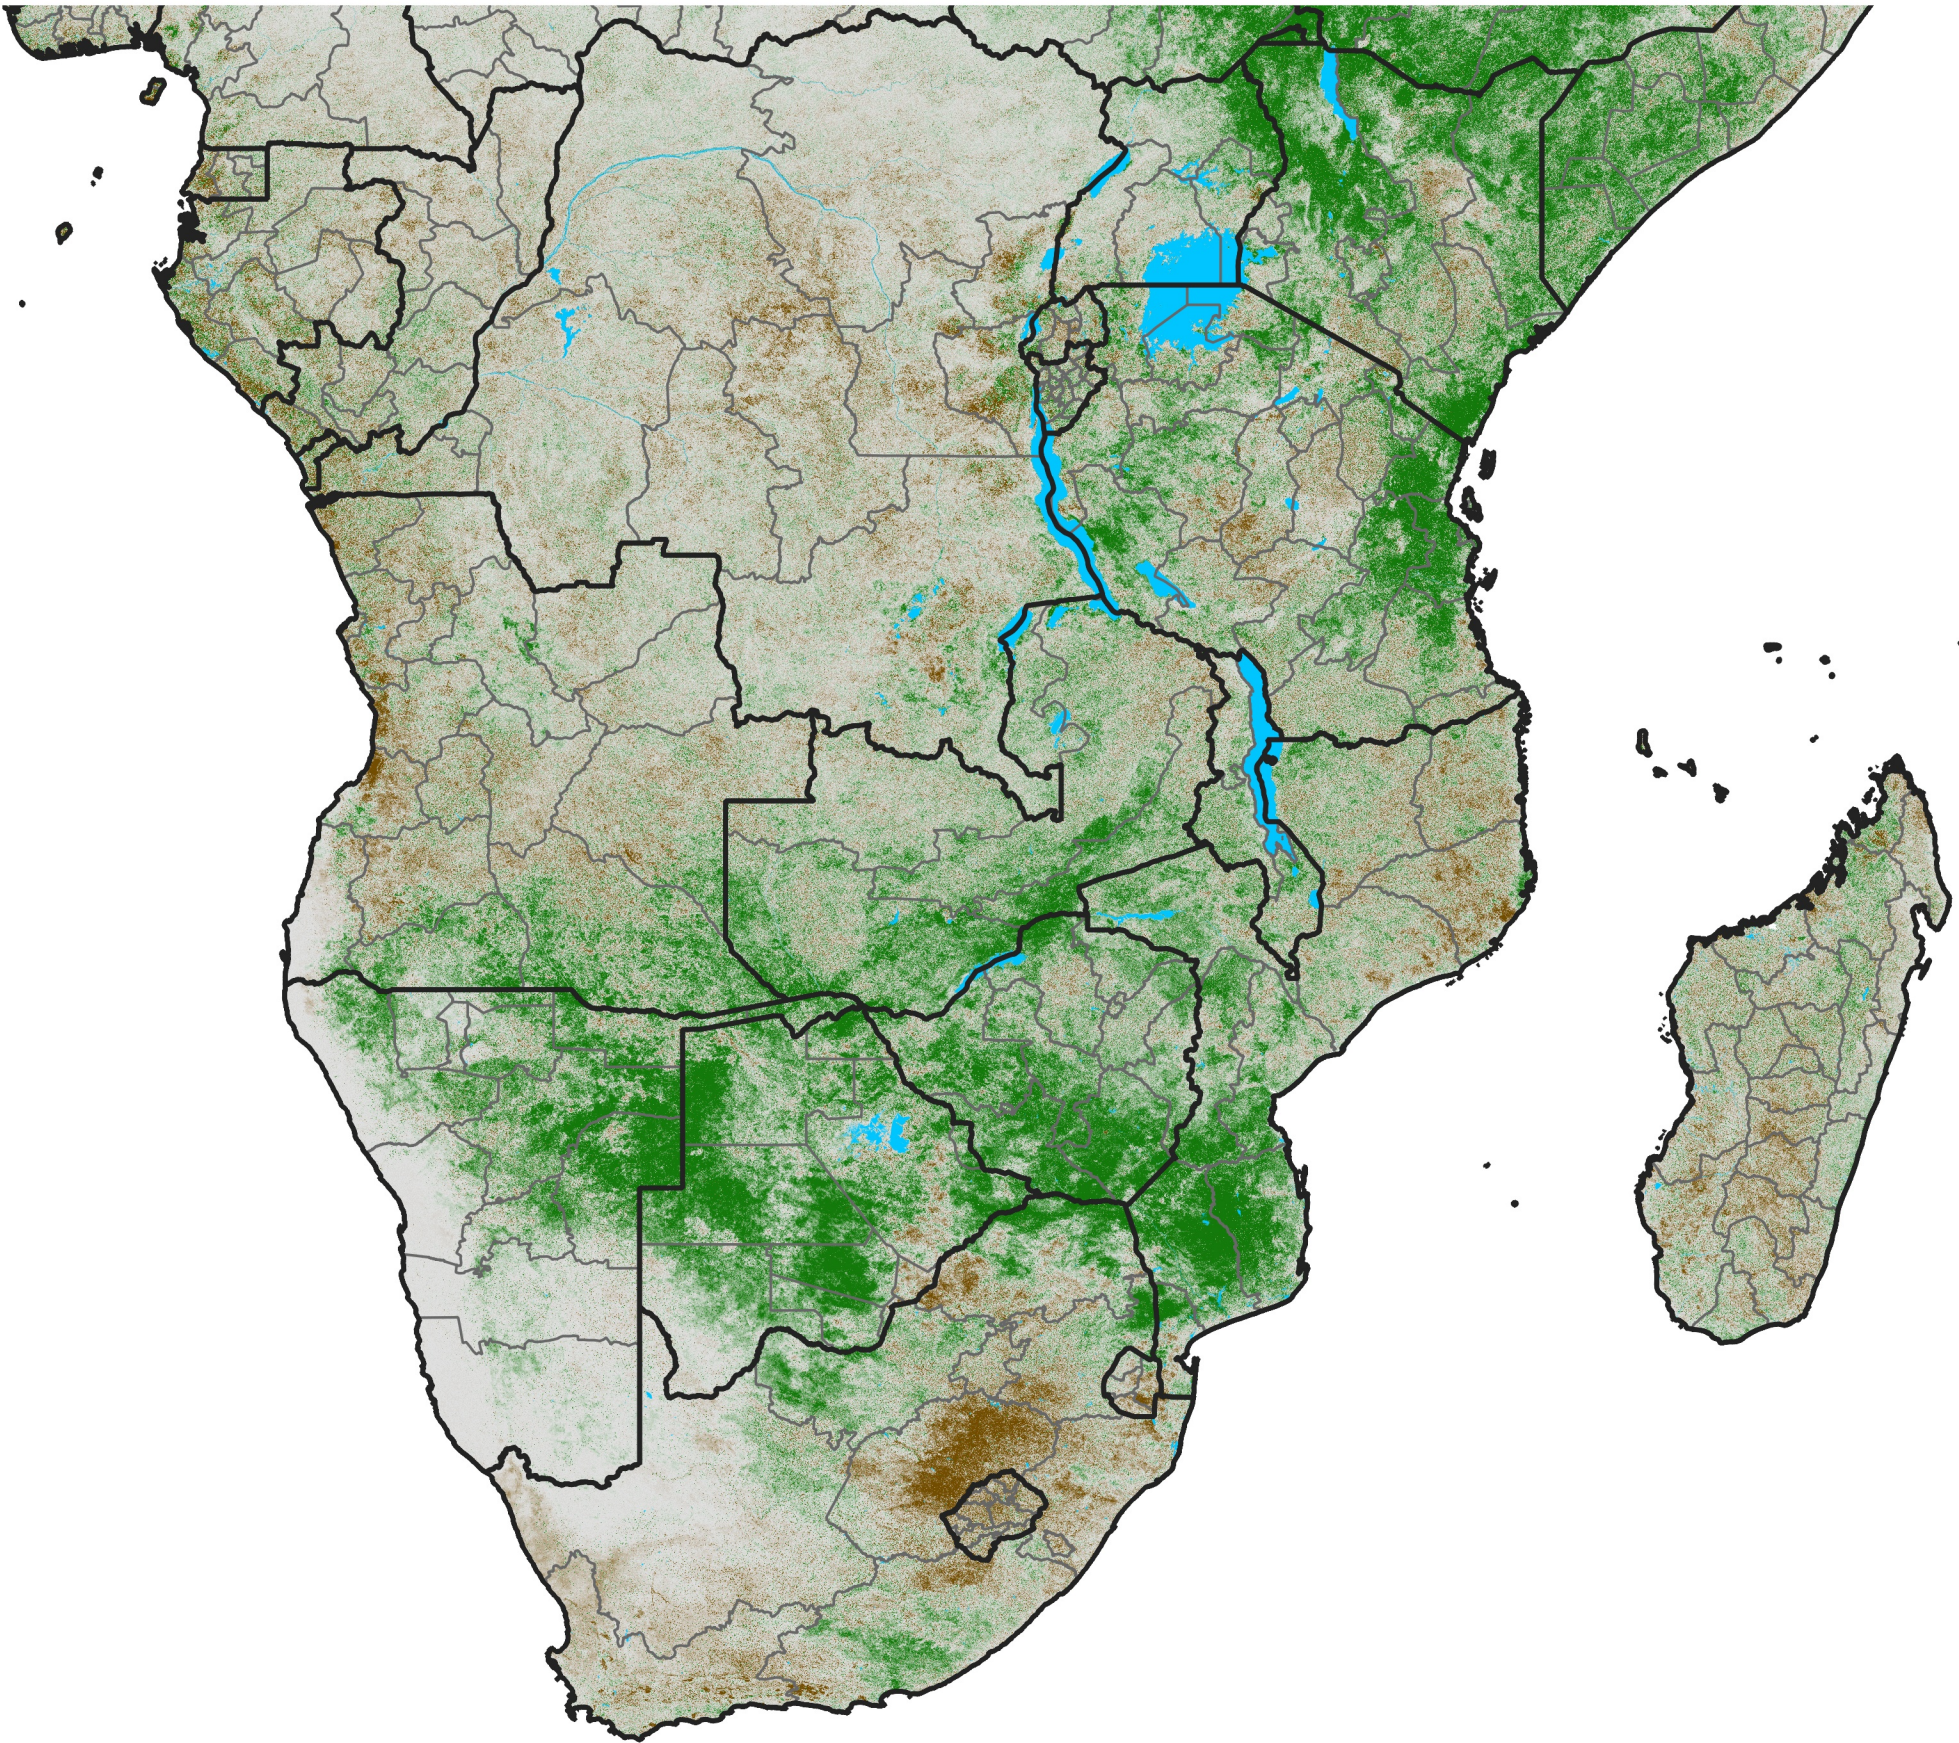

# Southern Africa

## NDVI Difference

2017 minus 2016

Period 32 / November 11 - 20, 2017

### NDVI Difference

< -0.3   -0.2   -0.1   -0.05   0.05   0.1   0.2   >0.3

Negative

No Difference

Positive