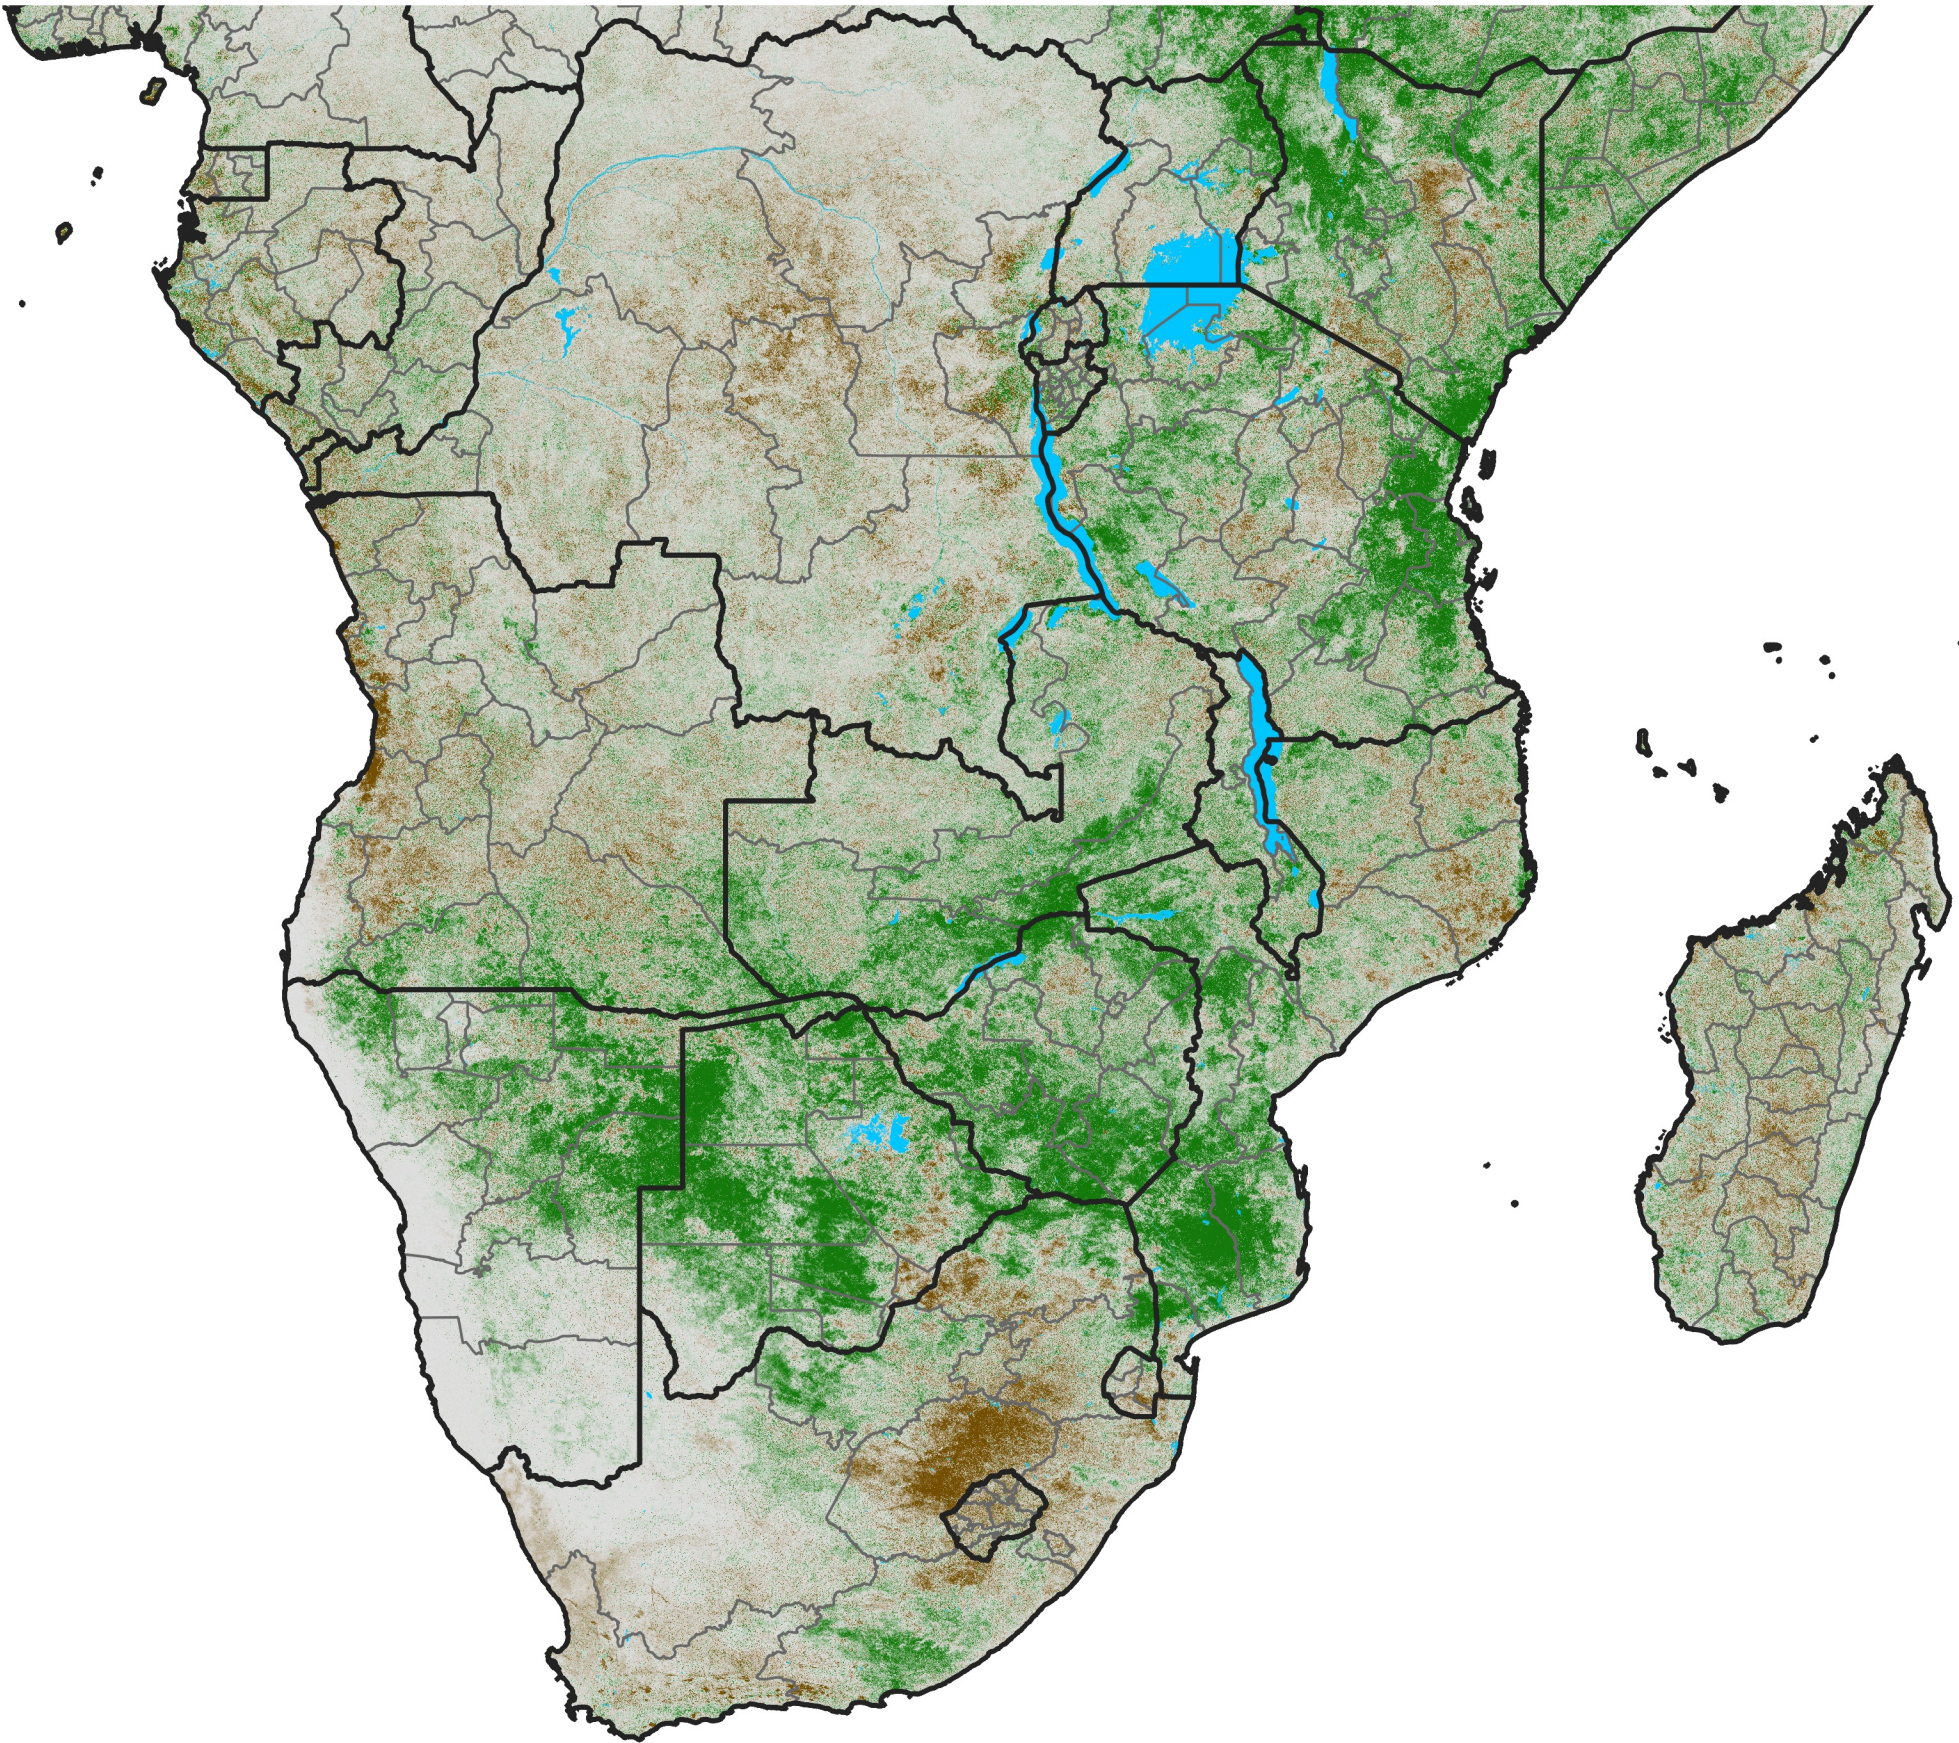

Southern Africa

NDVI Difference

2017 minus 2016

Period 33 / November 21 - 30, 2017

NDVI Difference

< -0.3 -0.2 -0.1 -0.05 0.05 0.1 0.2 >0.3

Negative

No Difference