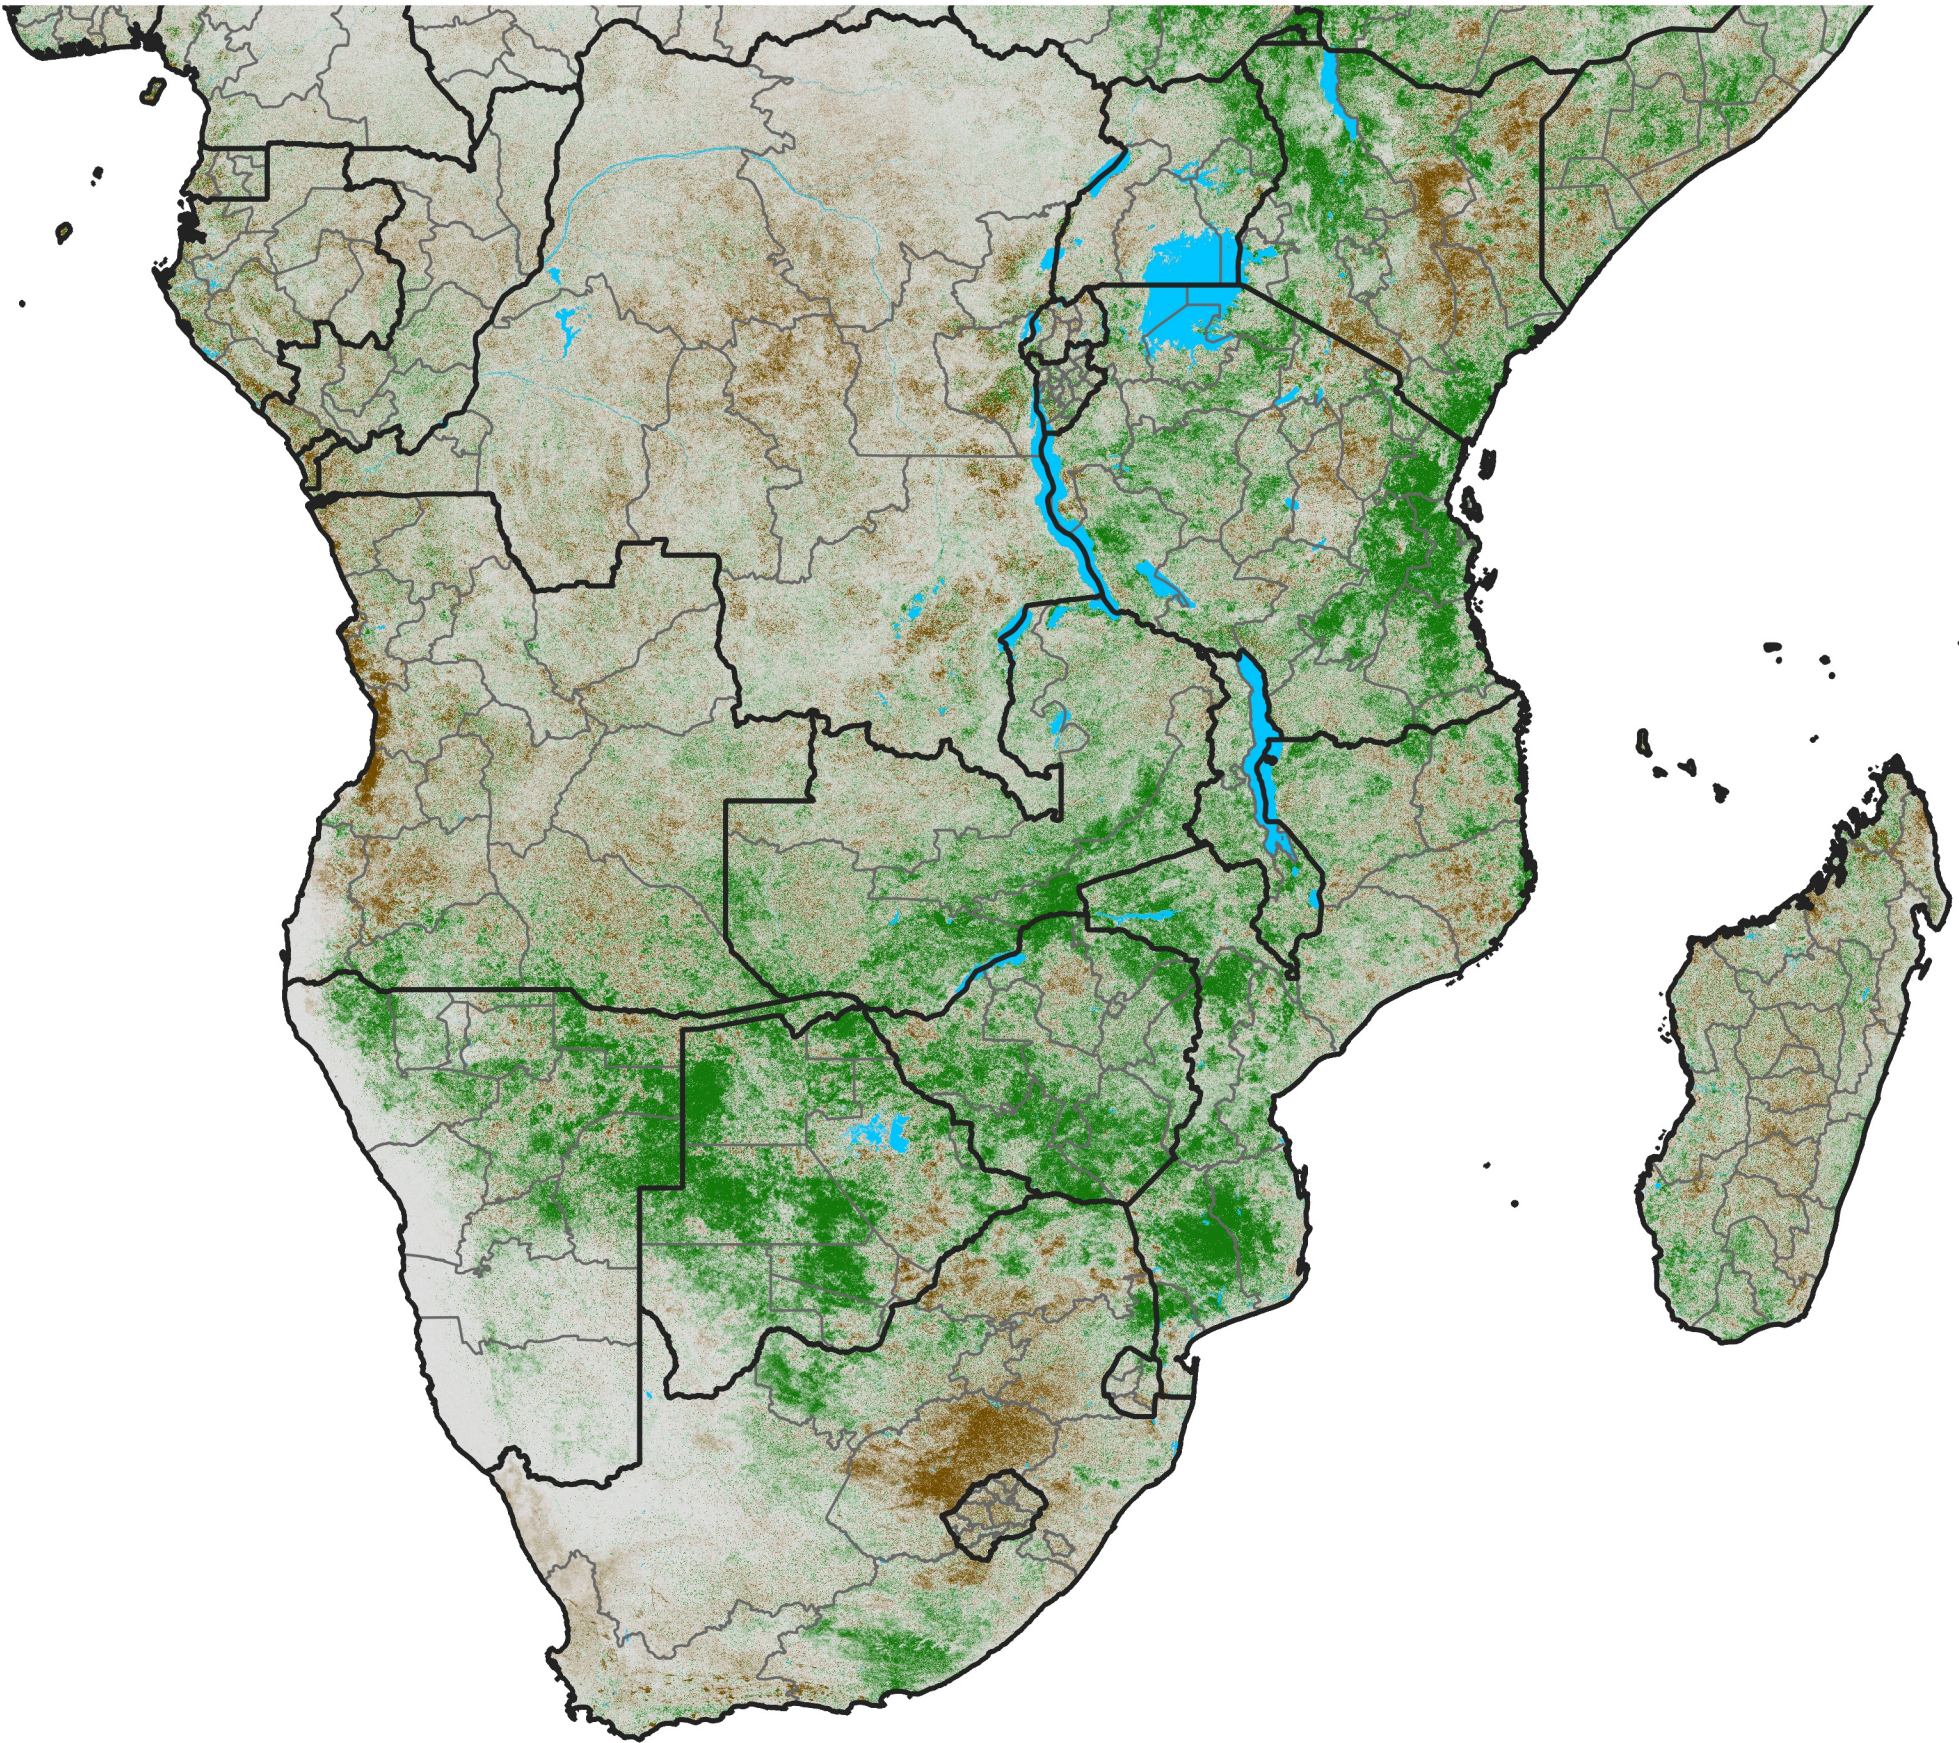

Southern Africa

NDVI Difference

2017 minus 2016

Period 34 / December 01 - 10, 2017

NDVI Difference

< -0.3 -0.2 -0.1 -0.05 0.05 0.1 0.2 >0.3

Negative

No Difference