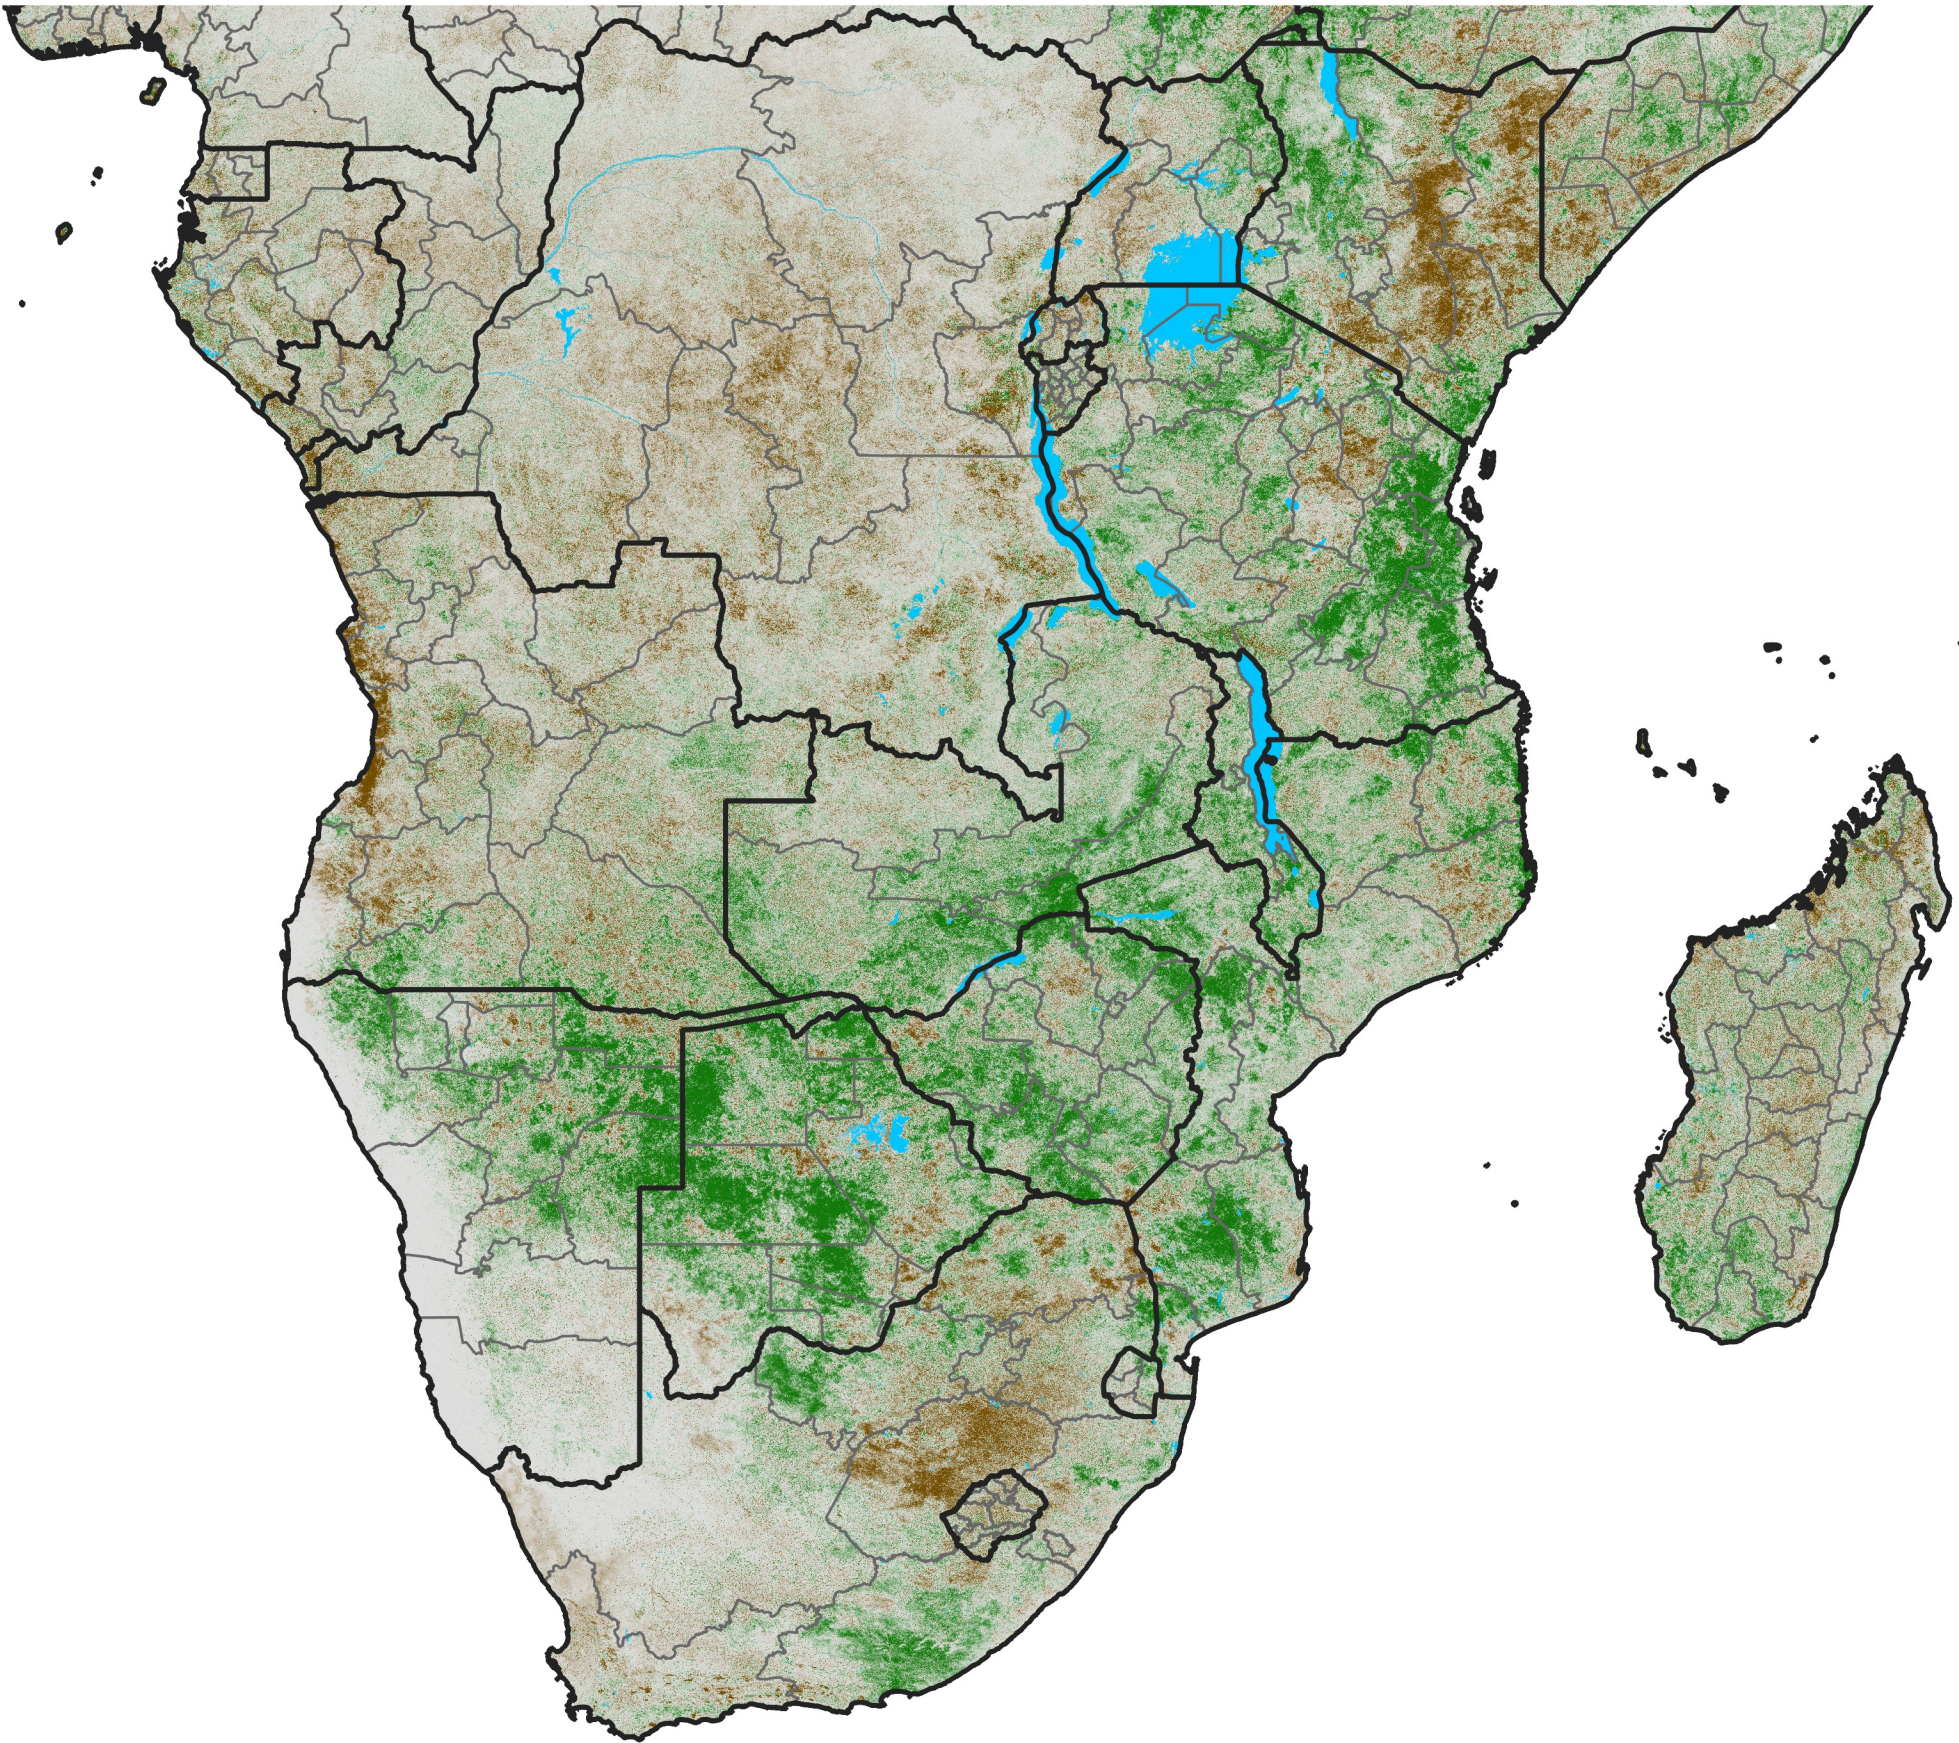

# Southern Africa NDVI Difference

2017 minus 2016

Period 35 / December 11 - 20, 2017

## NDVI Difference

< -0.3   -0.2   -0.1   -0.05   0.05   0.1   0.2   >0.3

Negative

No Difference

Positive