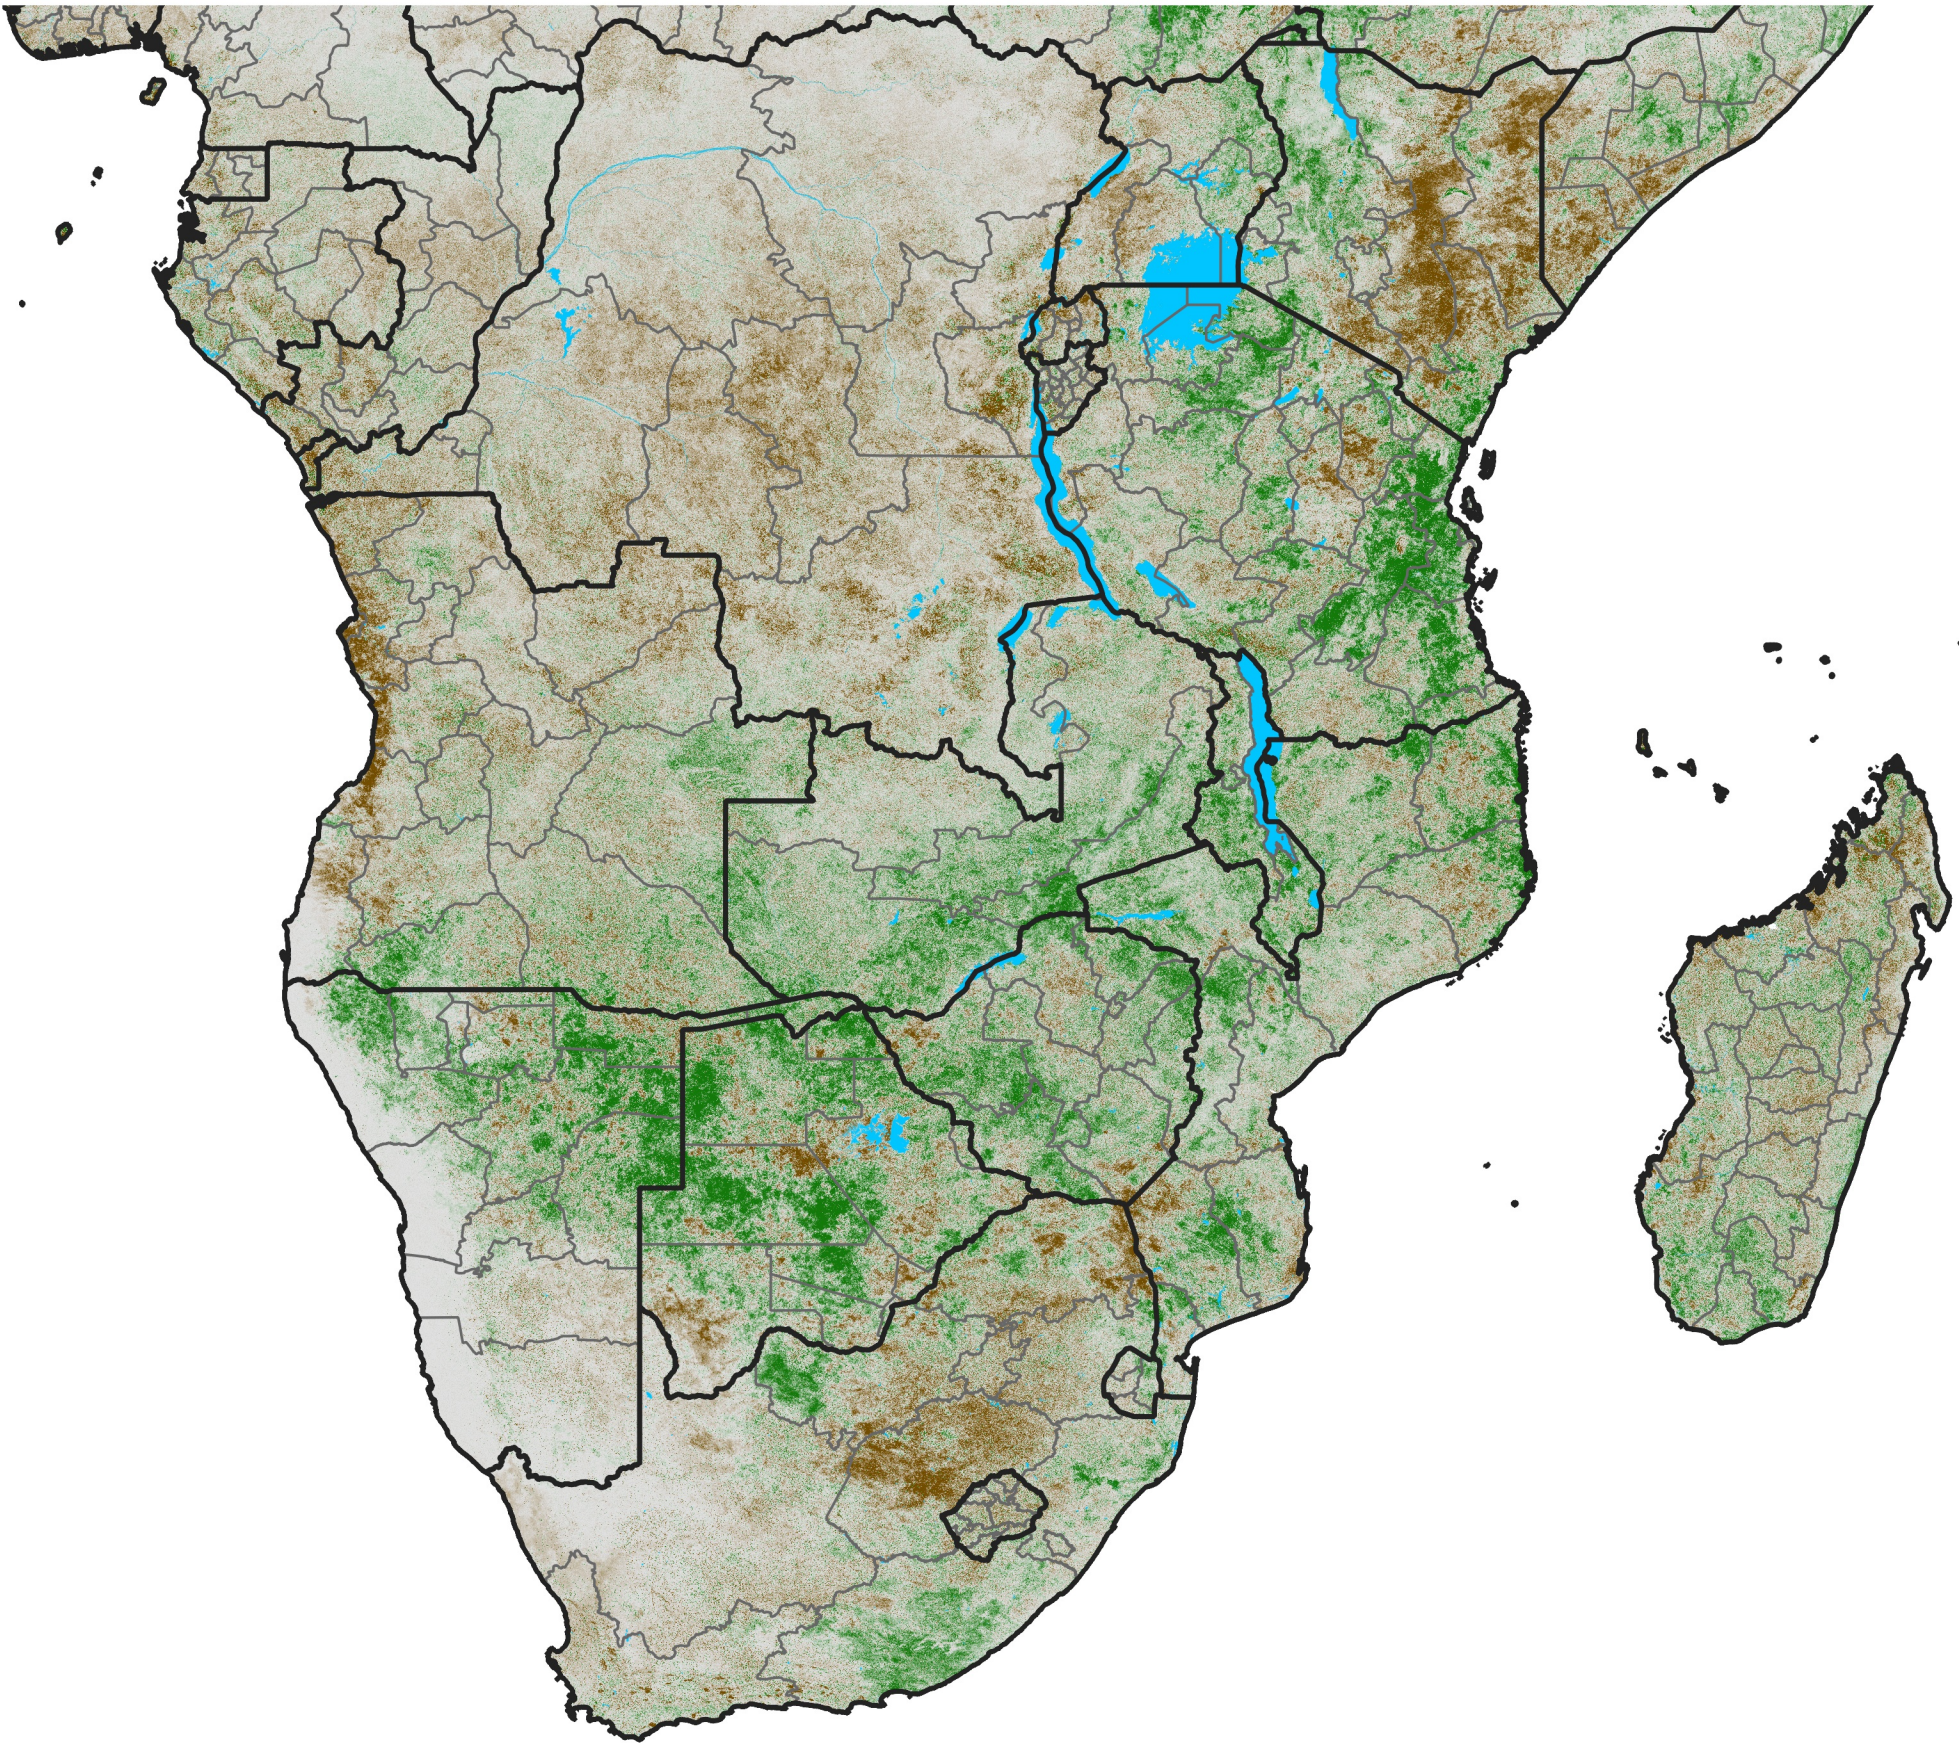

Southern Africa NDVI Difference

2017 minus 2016

Period 36 / December 21 - 31, 2017

NDVI Difference

< -0.3 -0.2 -0.1 -0.05 0.05 0.1 0.2 >0.3

Negative

No Difference

Positive