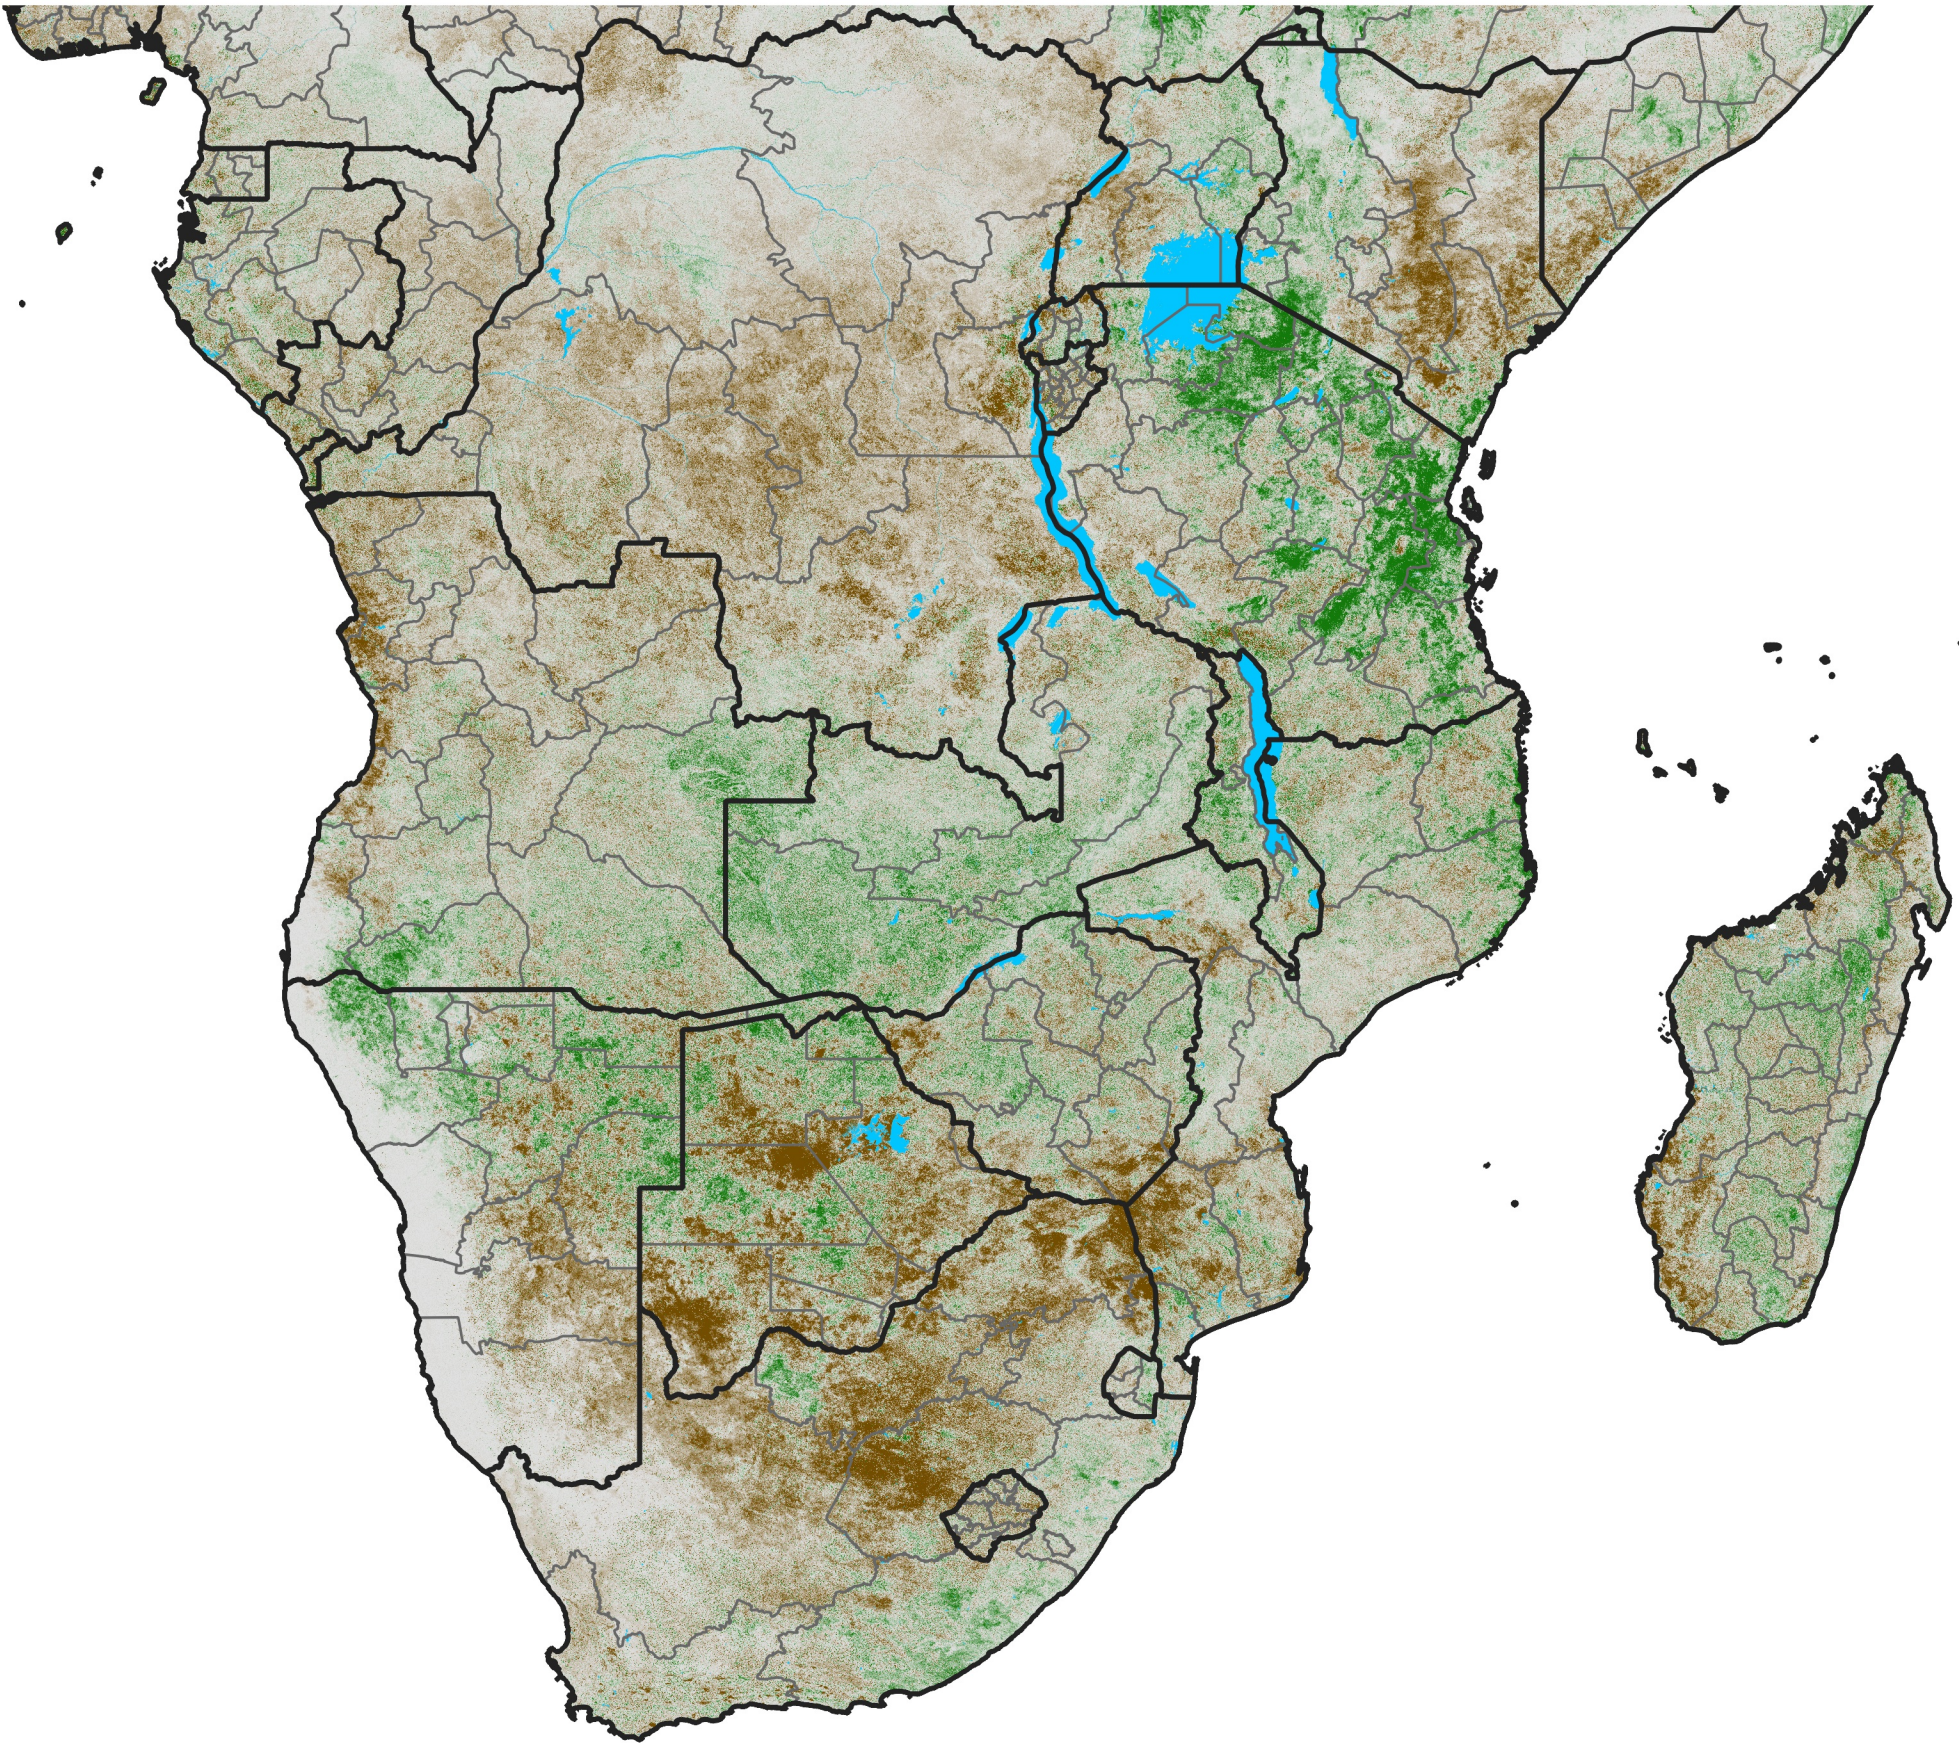

Southern Africa

NDVI Difference

2018 minus 2017

Period 02 / January 11 - 20, 2018

NDVI Difference

< -0.3 -0.2 -0.1 -0.05 0.05 0.1 0.2 >0.3

Negative

No Difference