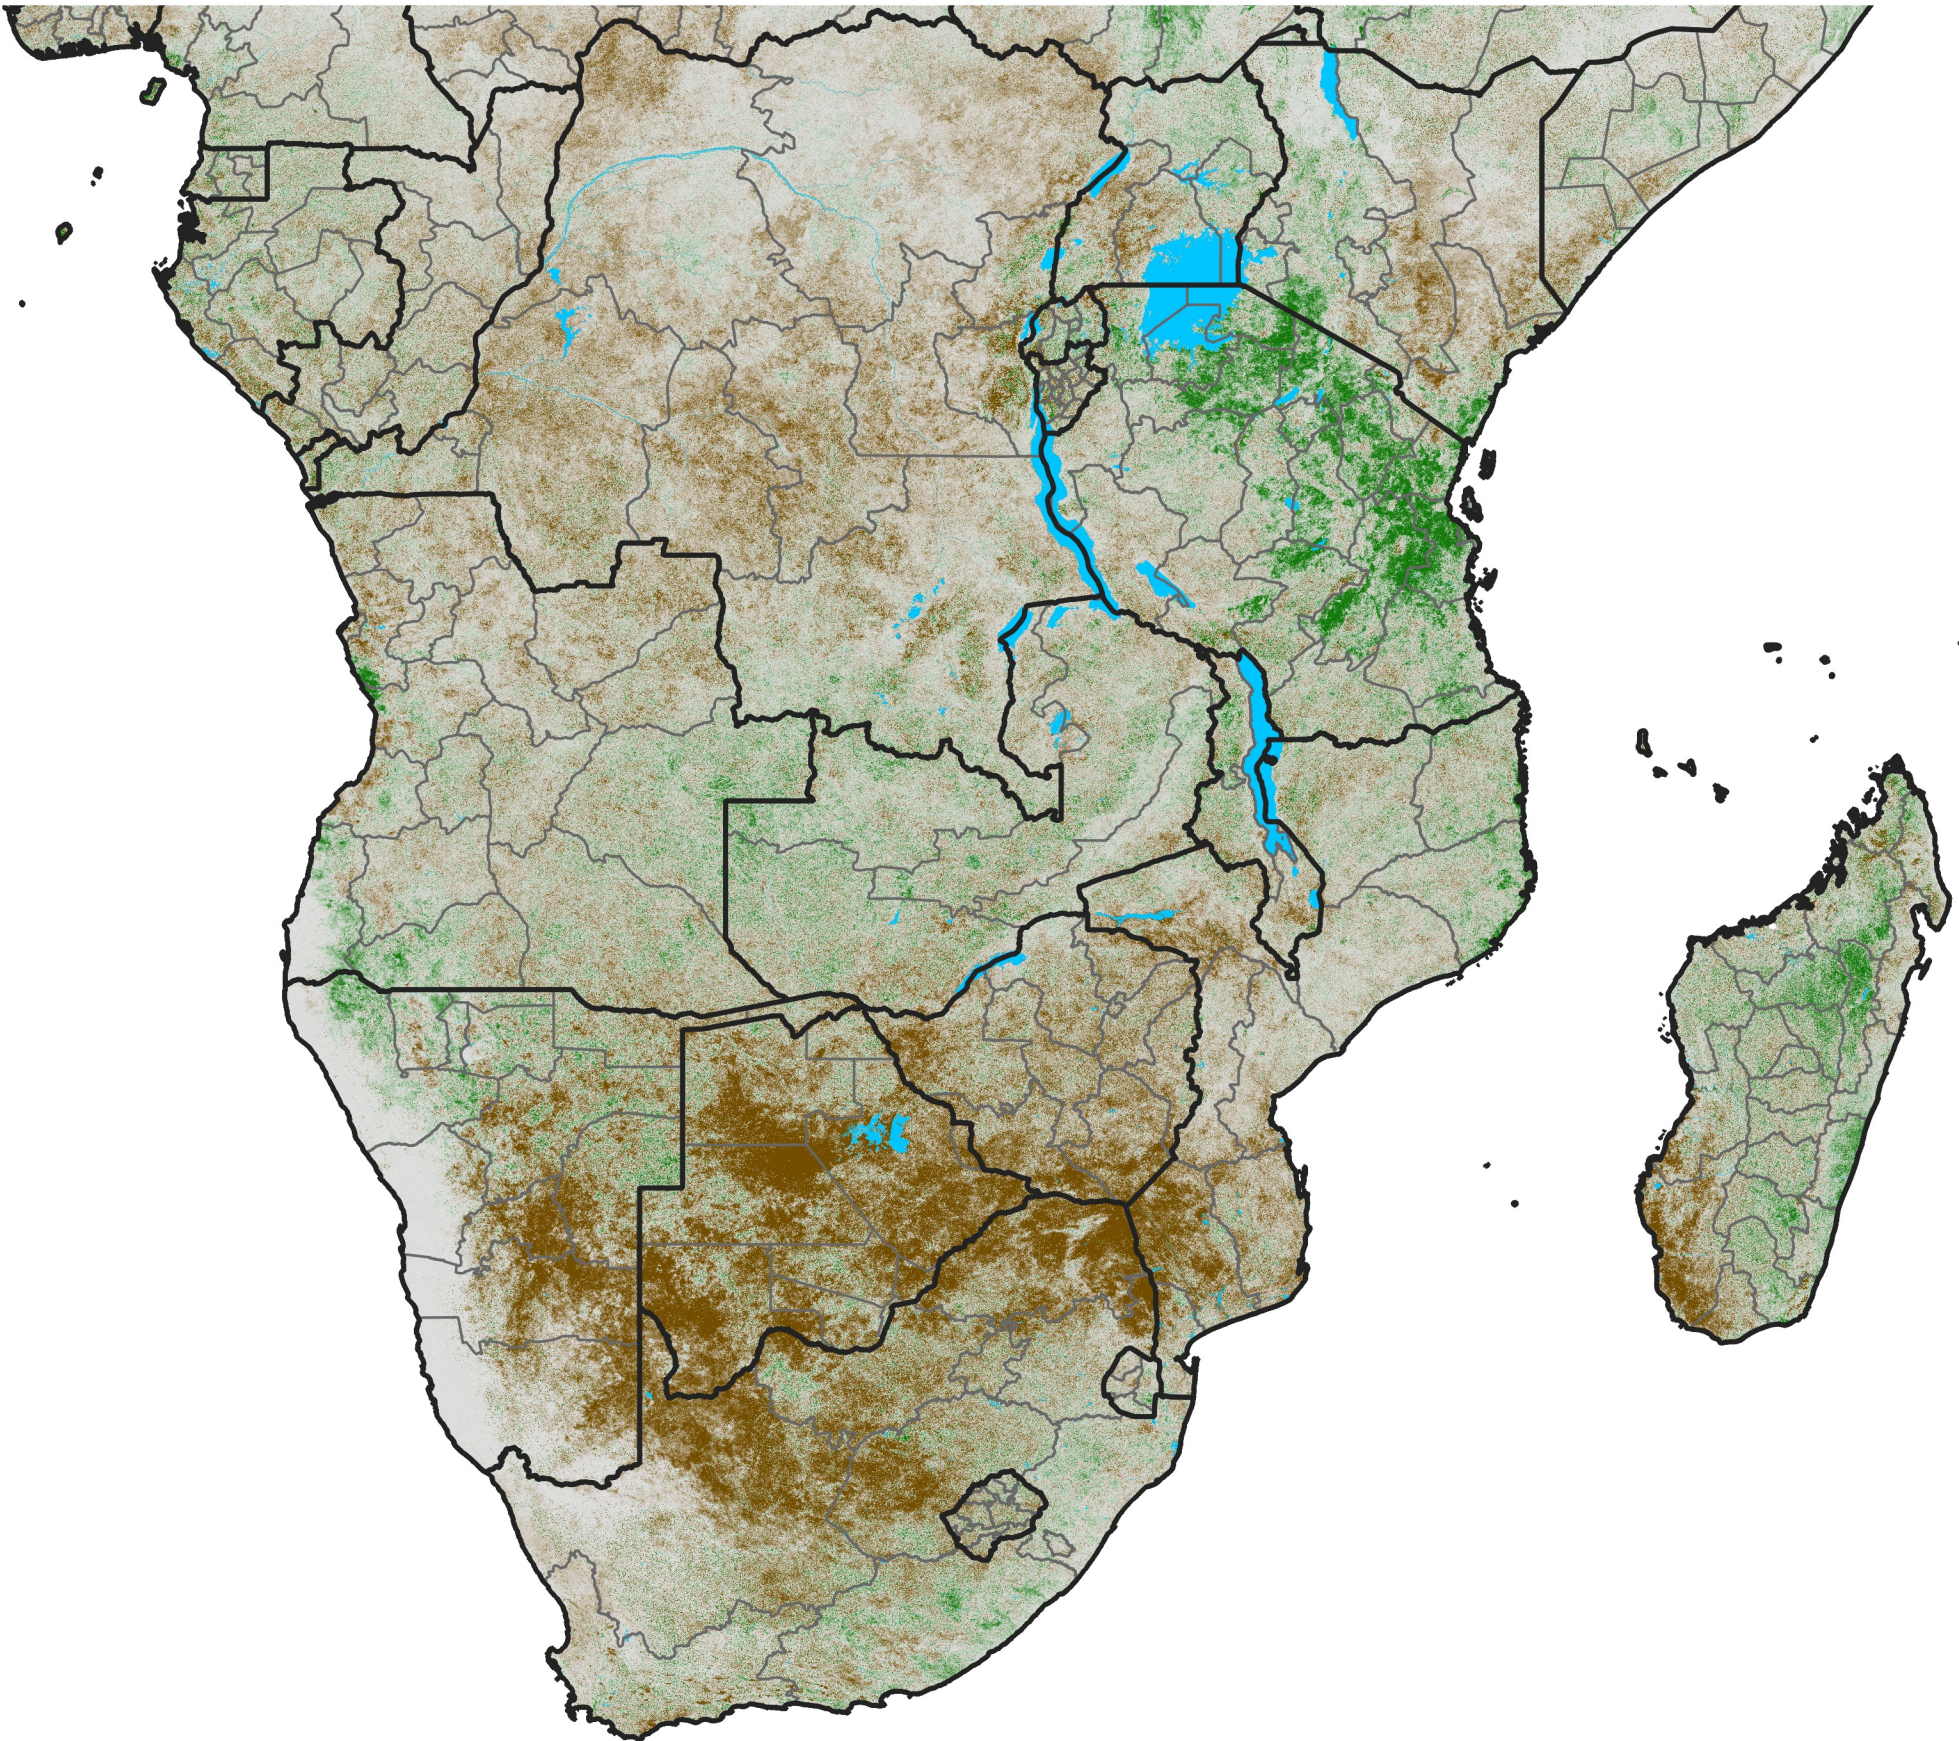

Southern Africa

NDVI Difference

2018 minus 2017

Period 04 / February 01 - 10, 2018

NDVI Difference

< -0.3 -0.2 -0.1 -0.05 0.05 0.1 0.2 >0.3

Negative

No Difference