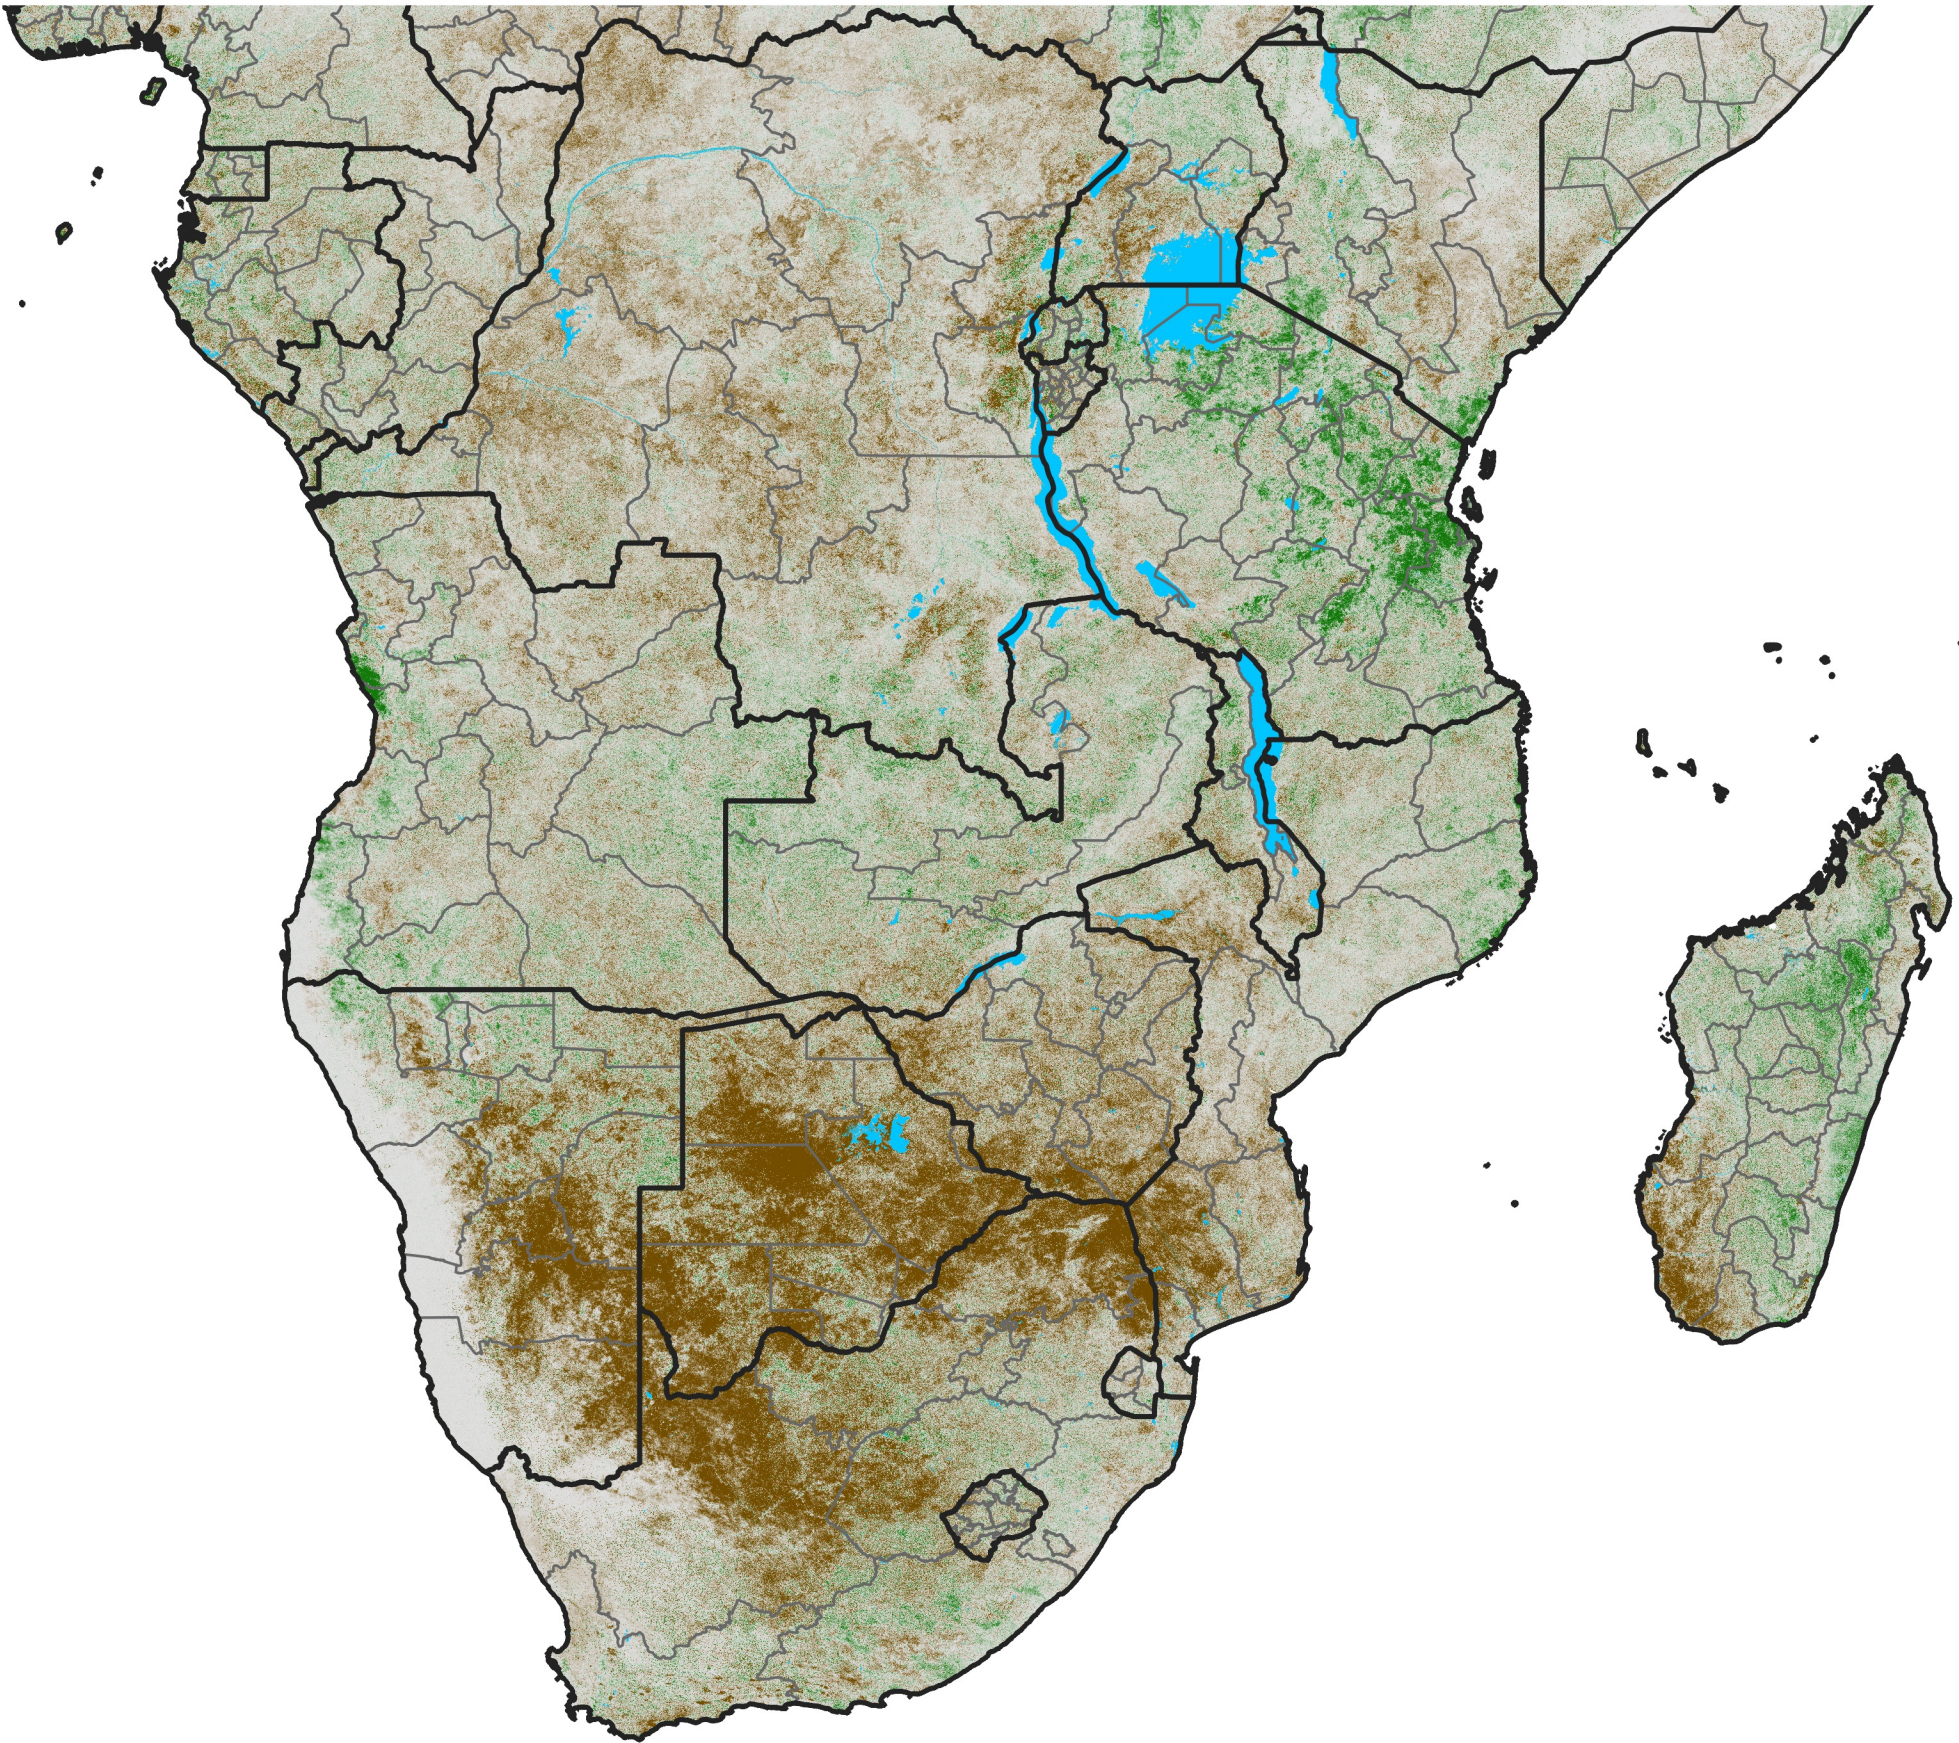

Southern Africa

NDVI Difference

2018 minus 2017

Period 05 / February 11 - 20, 2018

NDVI Difference

< -0.3 -0.2 -0.1 -0.05 0.05 0.1 0.2 >0.3

Negative

No Difference