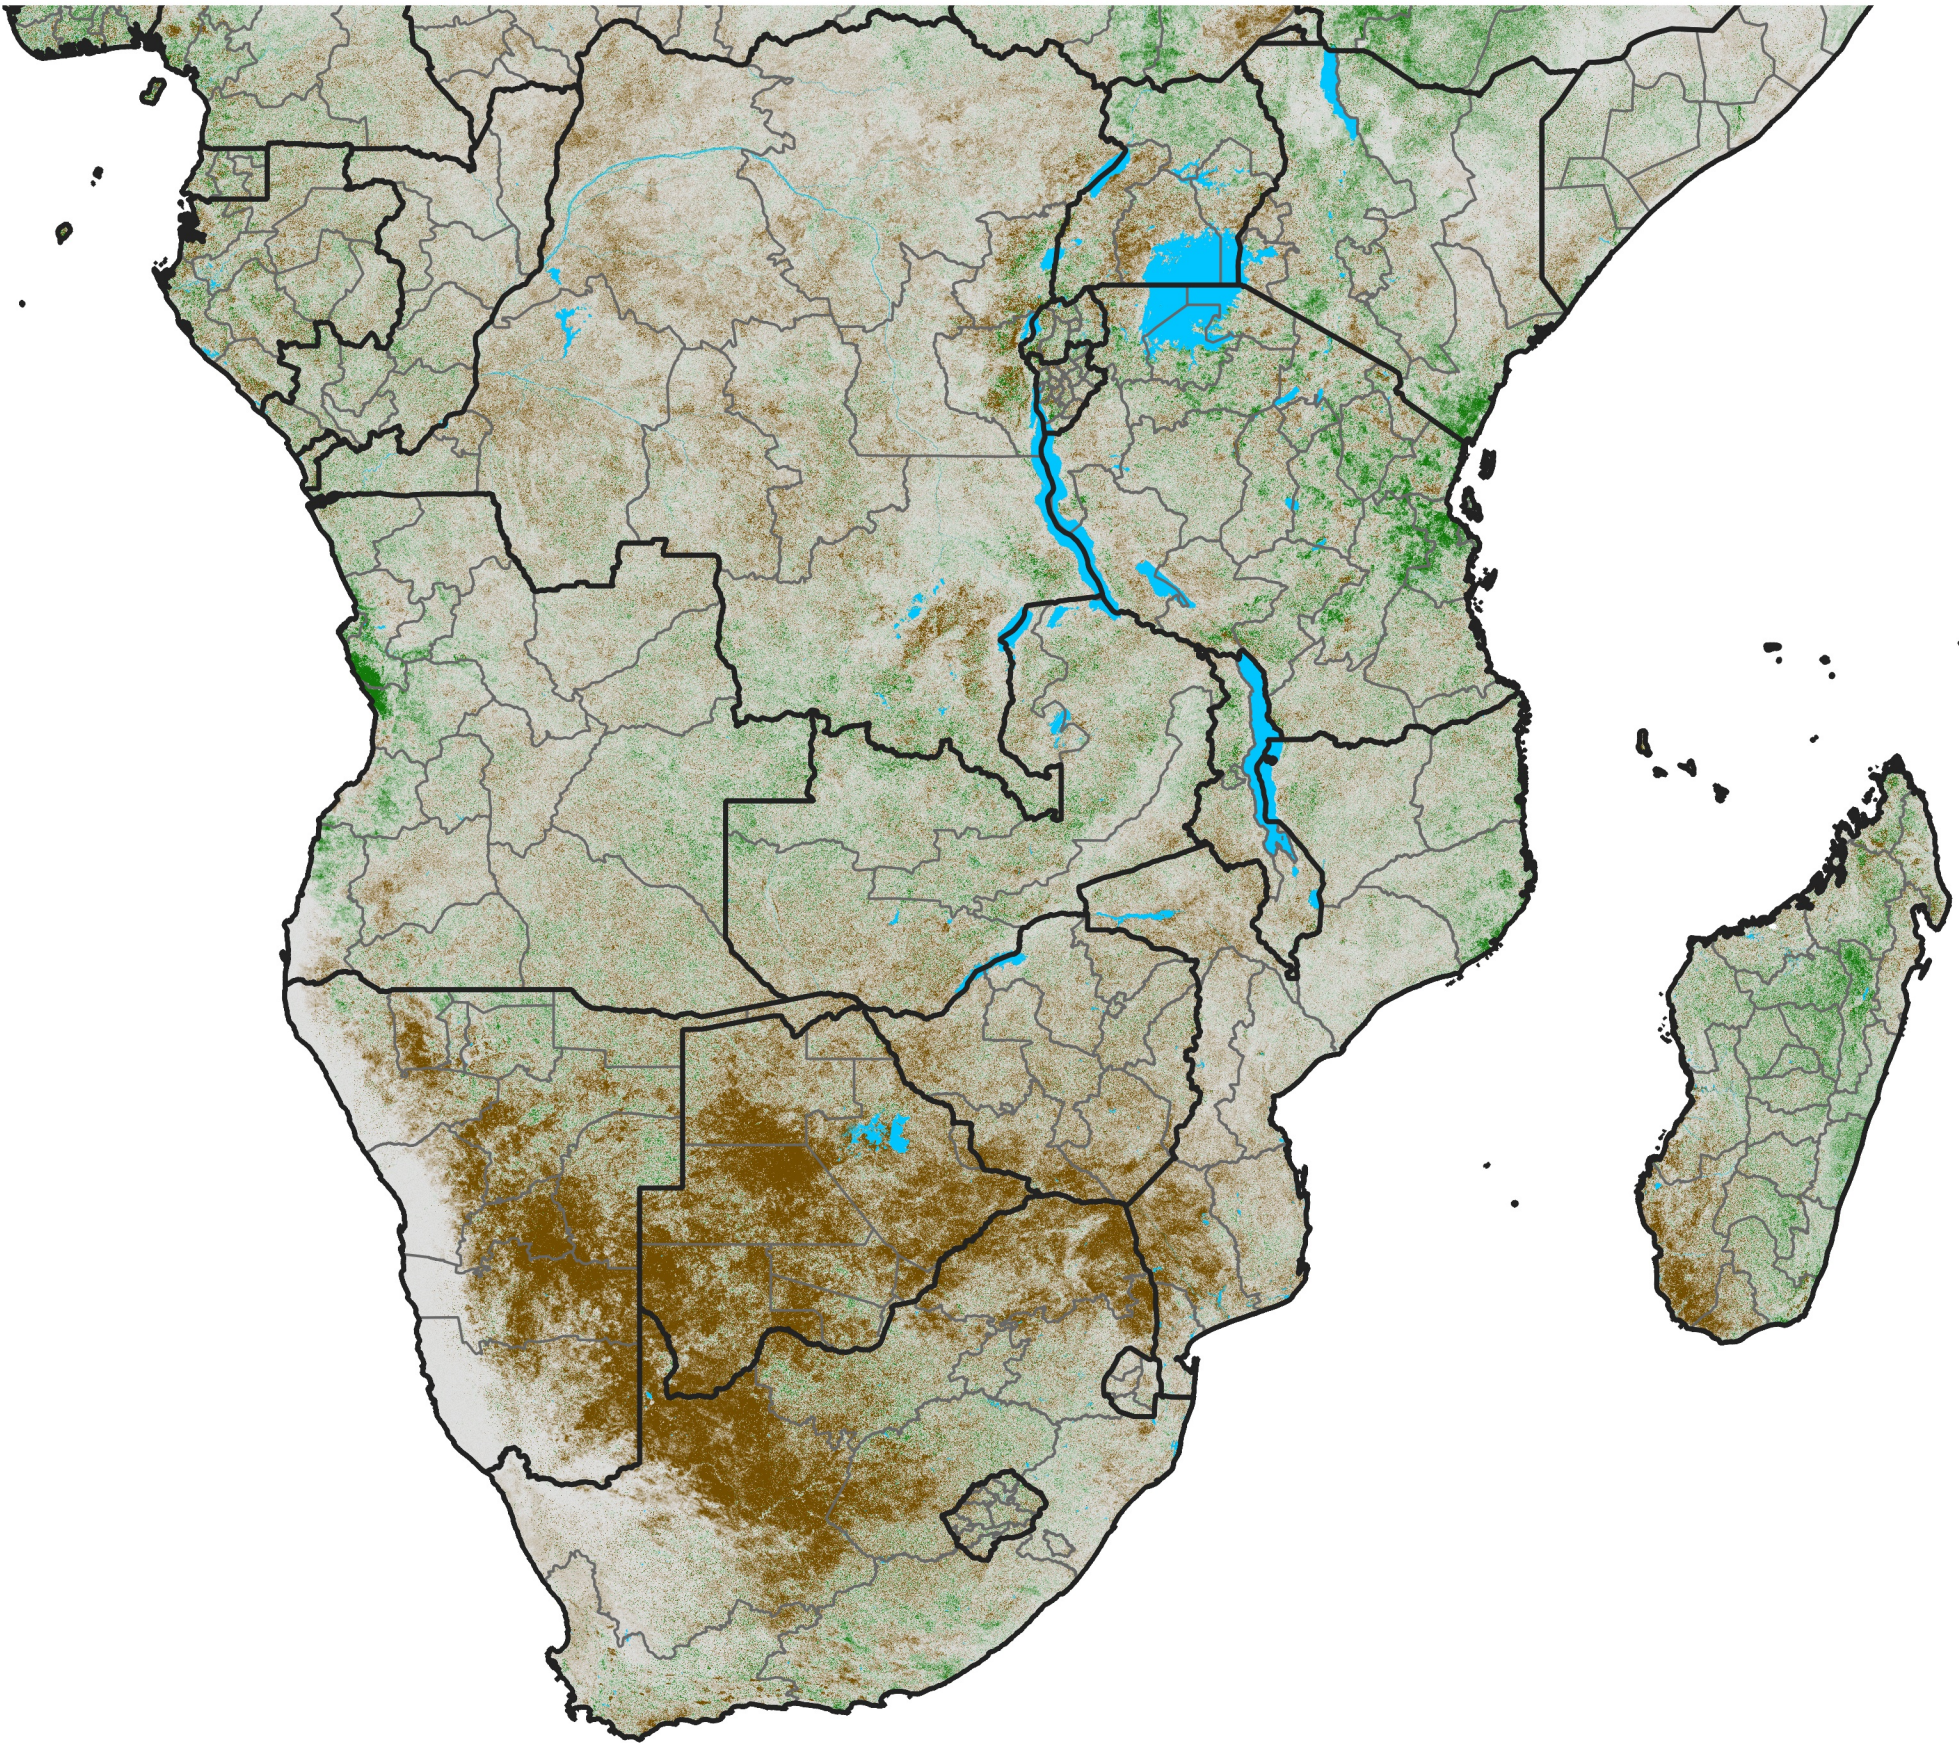

Southern Africa NDVI Difference

2018 minus 2017

Period 06 / February 21 - 28, 2018

NDVI Difference

<math>< -0.3</math> -0.2 -0.1 -0.05 0.05 0.1 0.2 > 0.3

Negative

No Difference

Positive