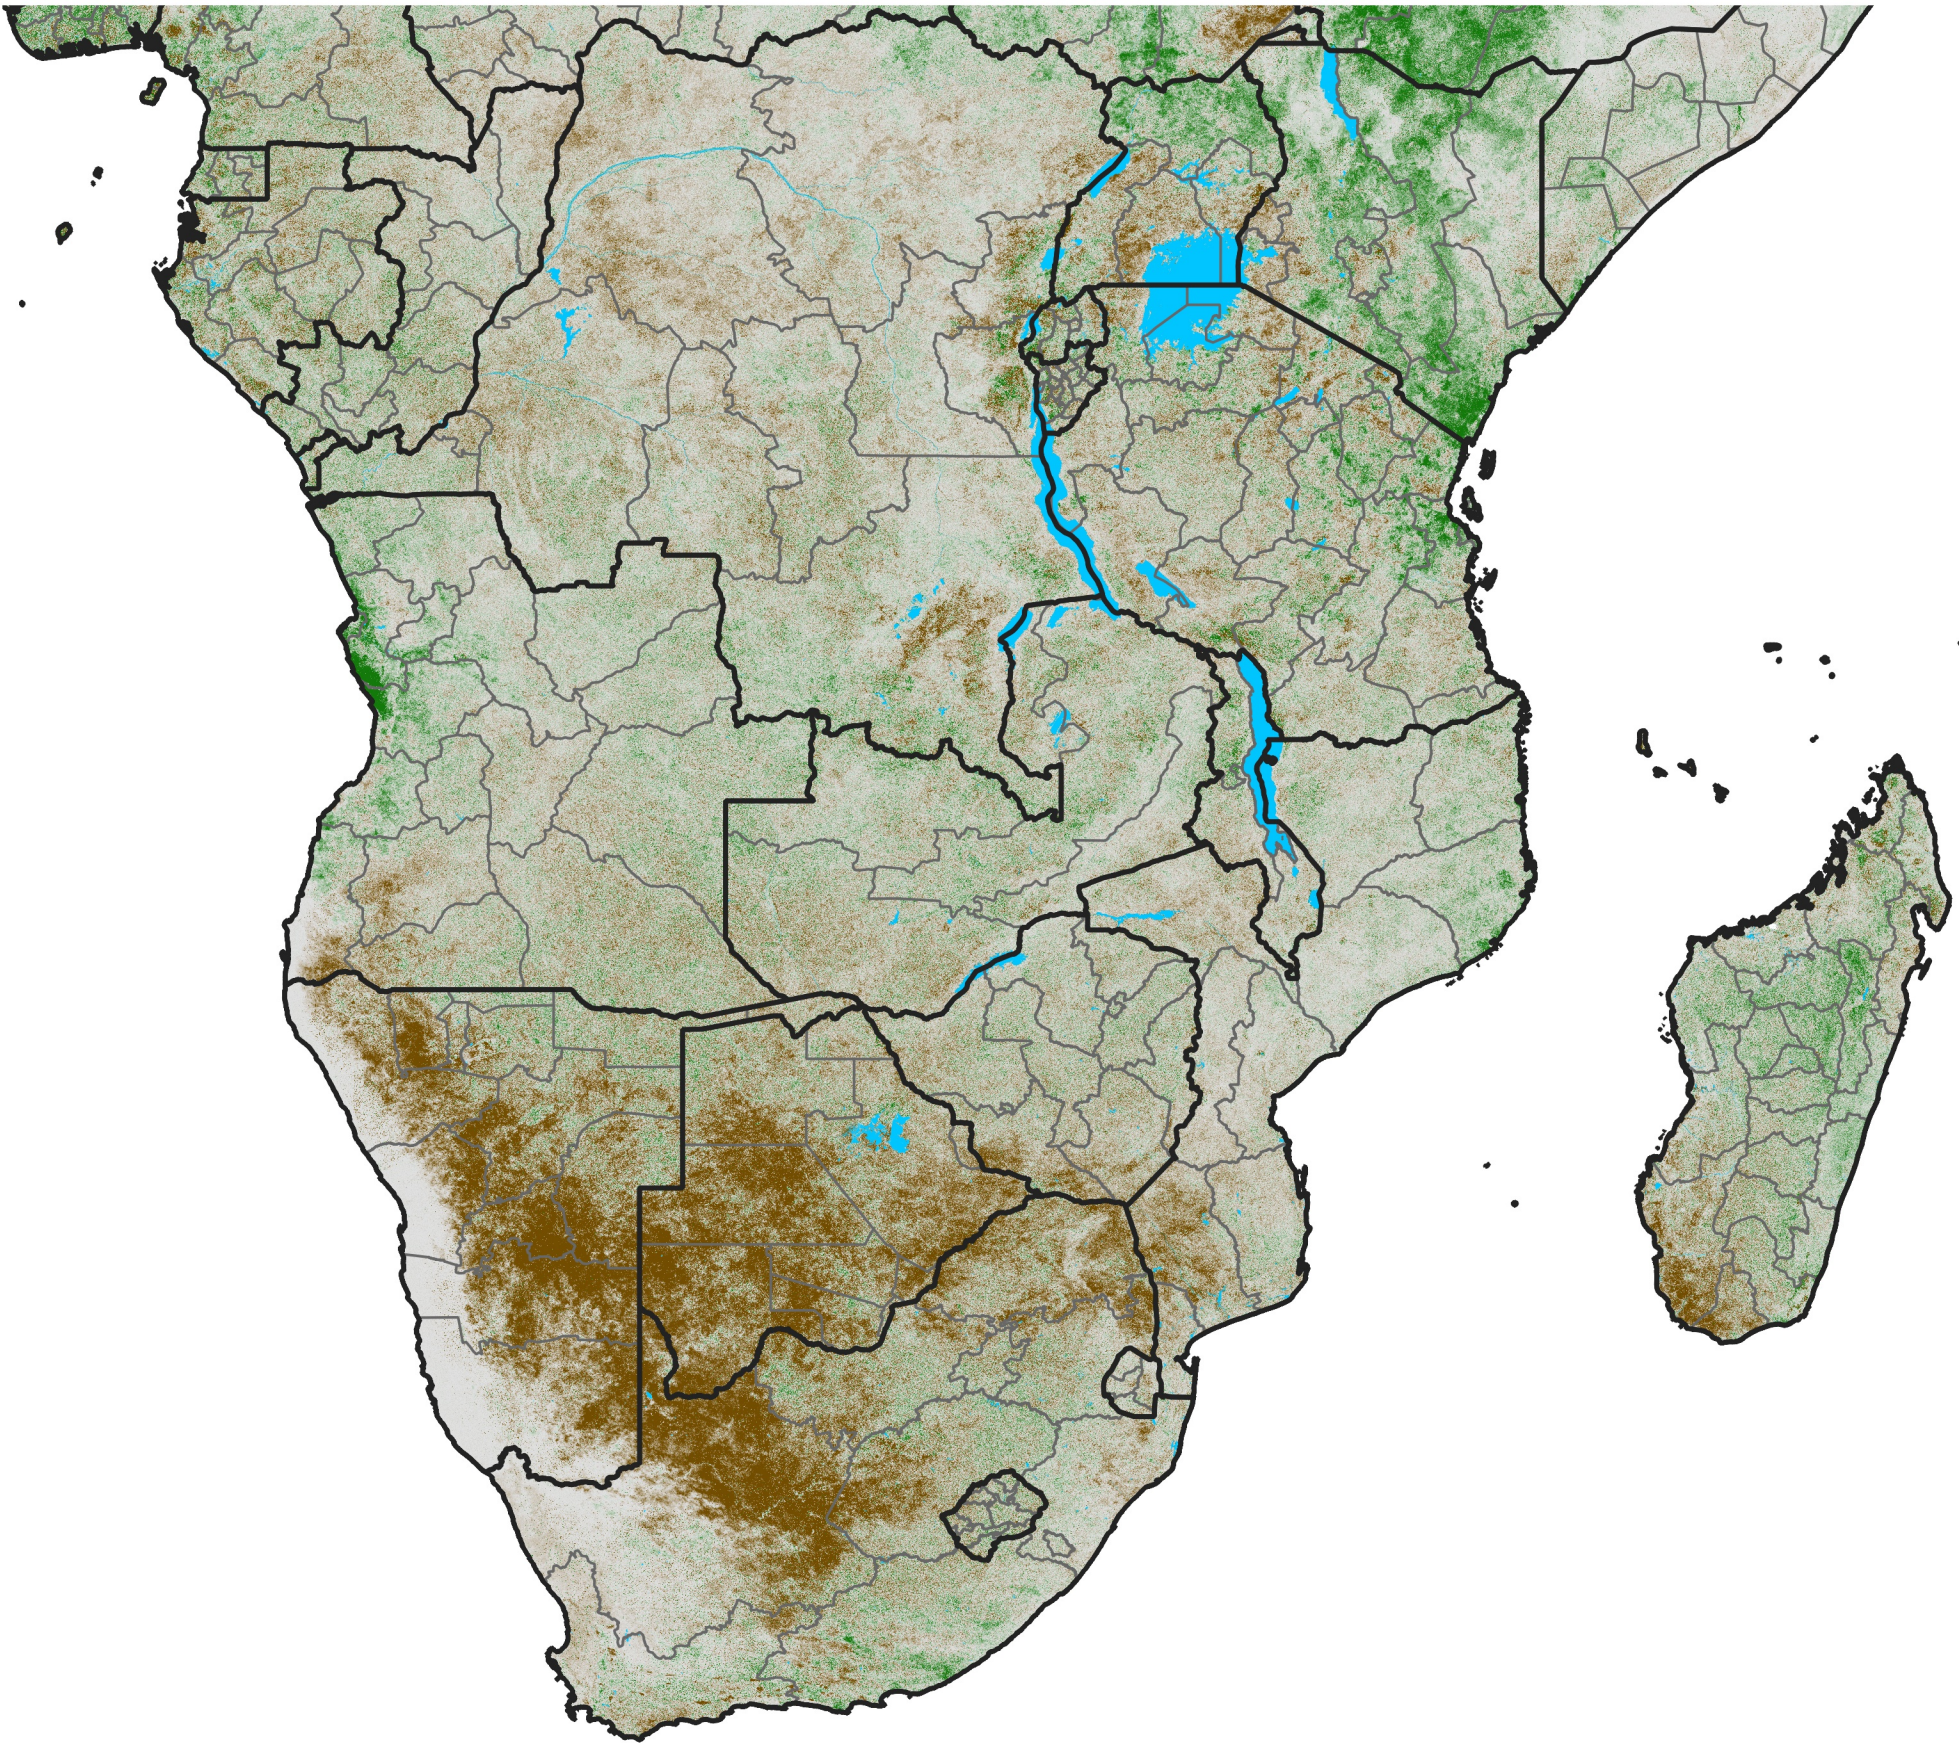

Southern Africa

NDVI Difference

2018 minus 2017

Period 07 / March 01 - 10, 2018

NDVI Difference

< -0.3 -0.2 -0.1 -0.05 0.05 0.1 0.2 >0.3

Negative

No Difference