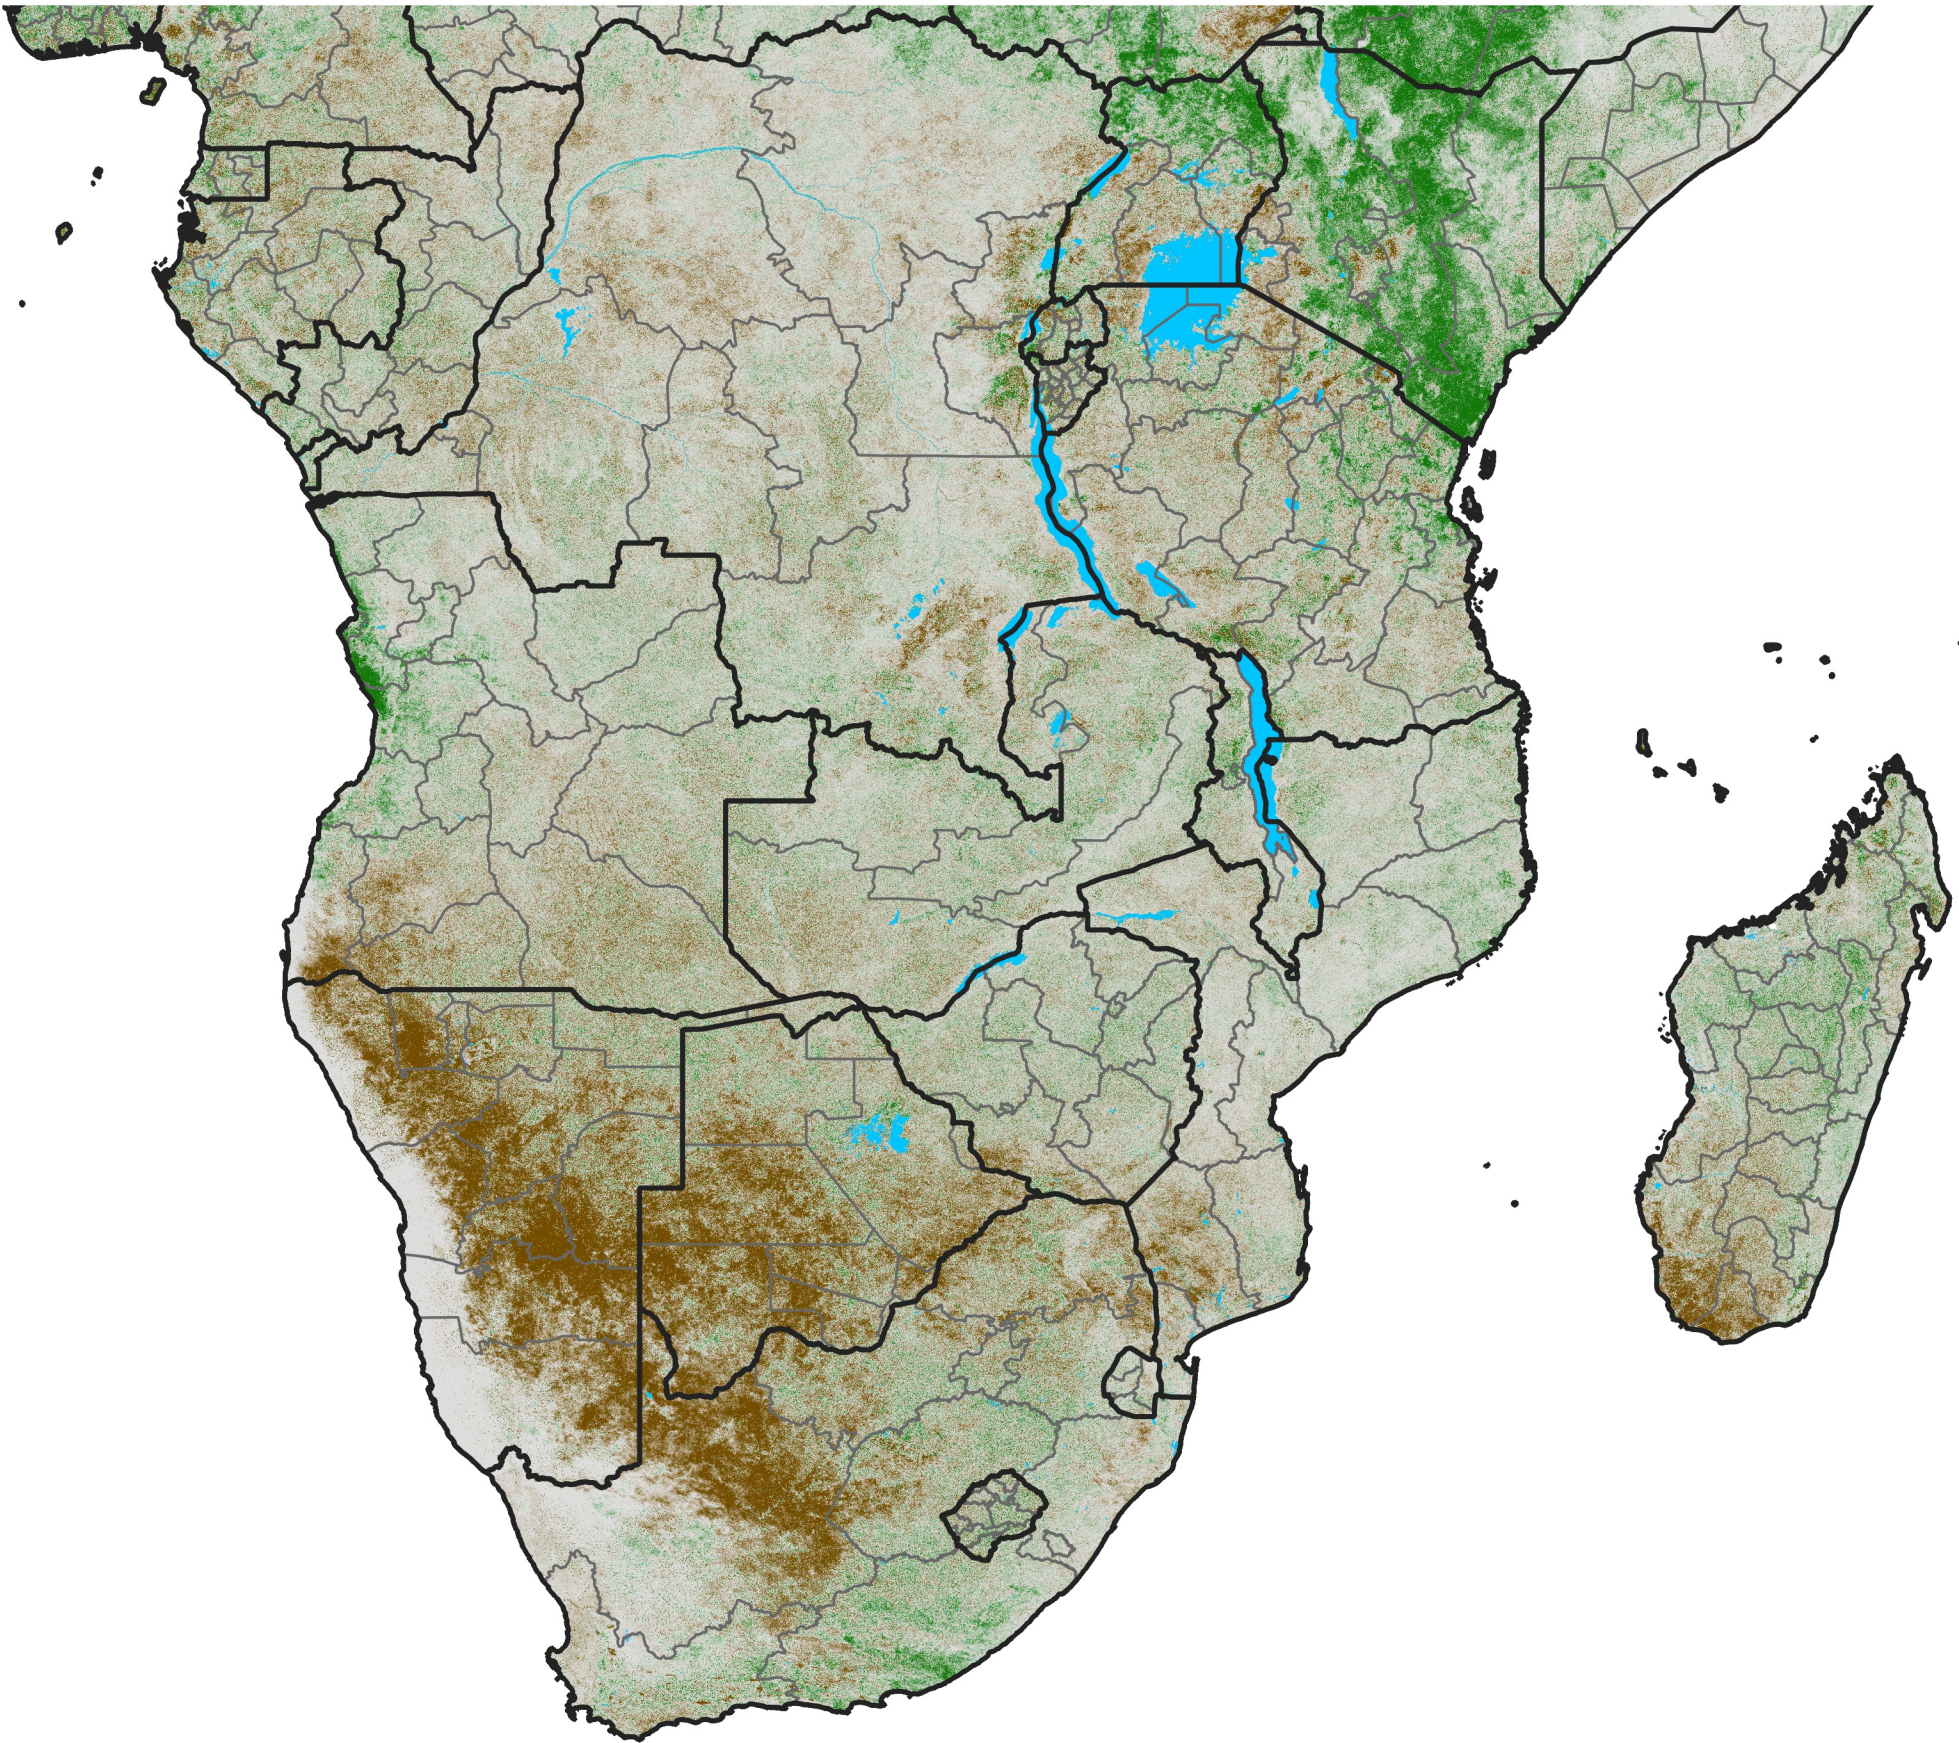

Southern Africa NDVI Difference

2018 minus 2017

Period 08 / March 11 - 20, 2018

NDVI Difference

< -0.3 -0.2 -0.1 -0.05 0.05 0.1 0.2 >0.3

Negative

No Difference

Positive