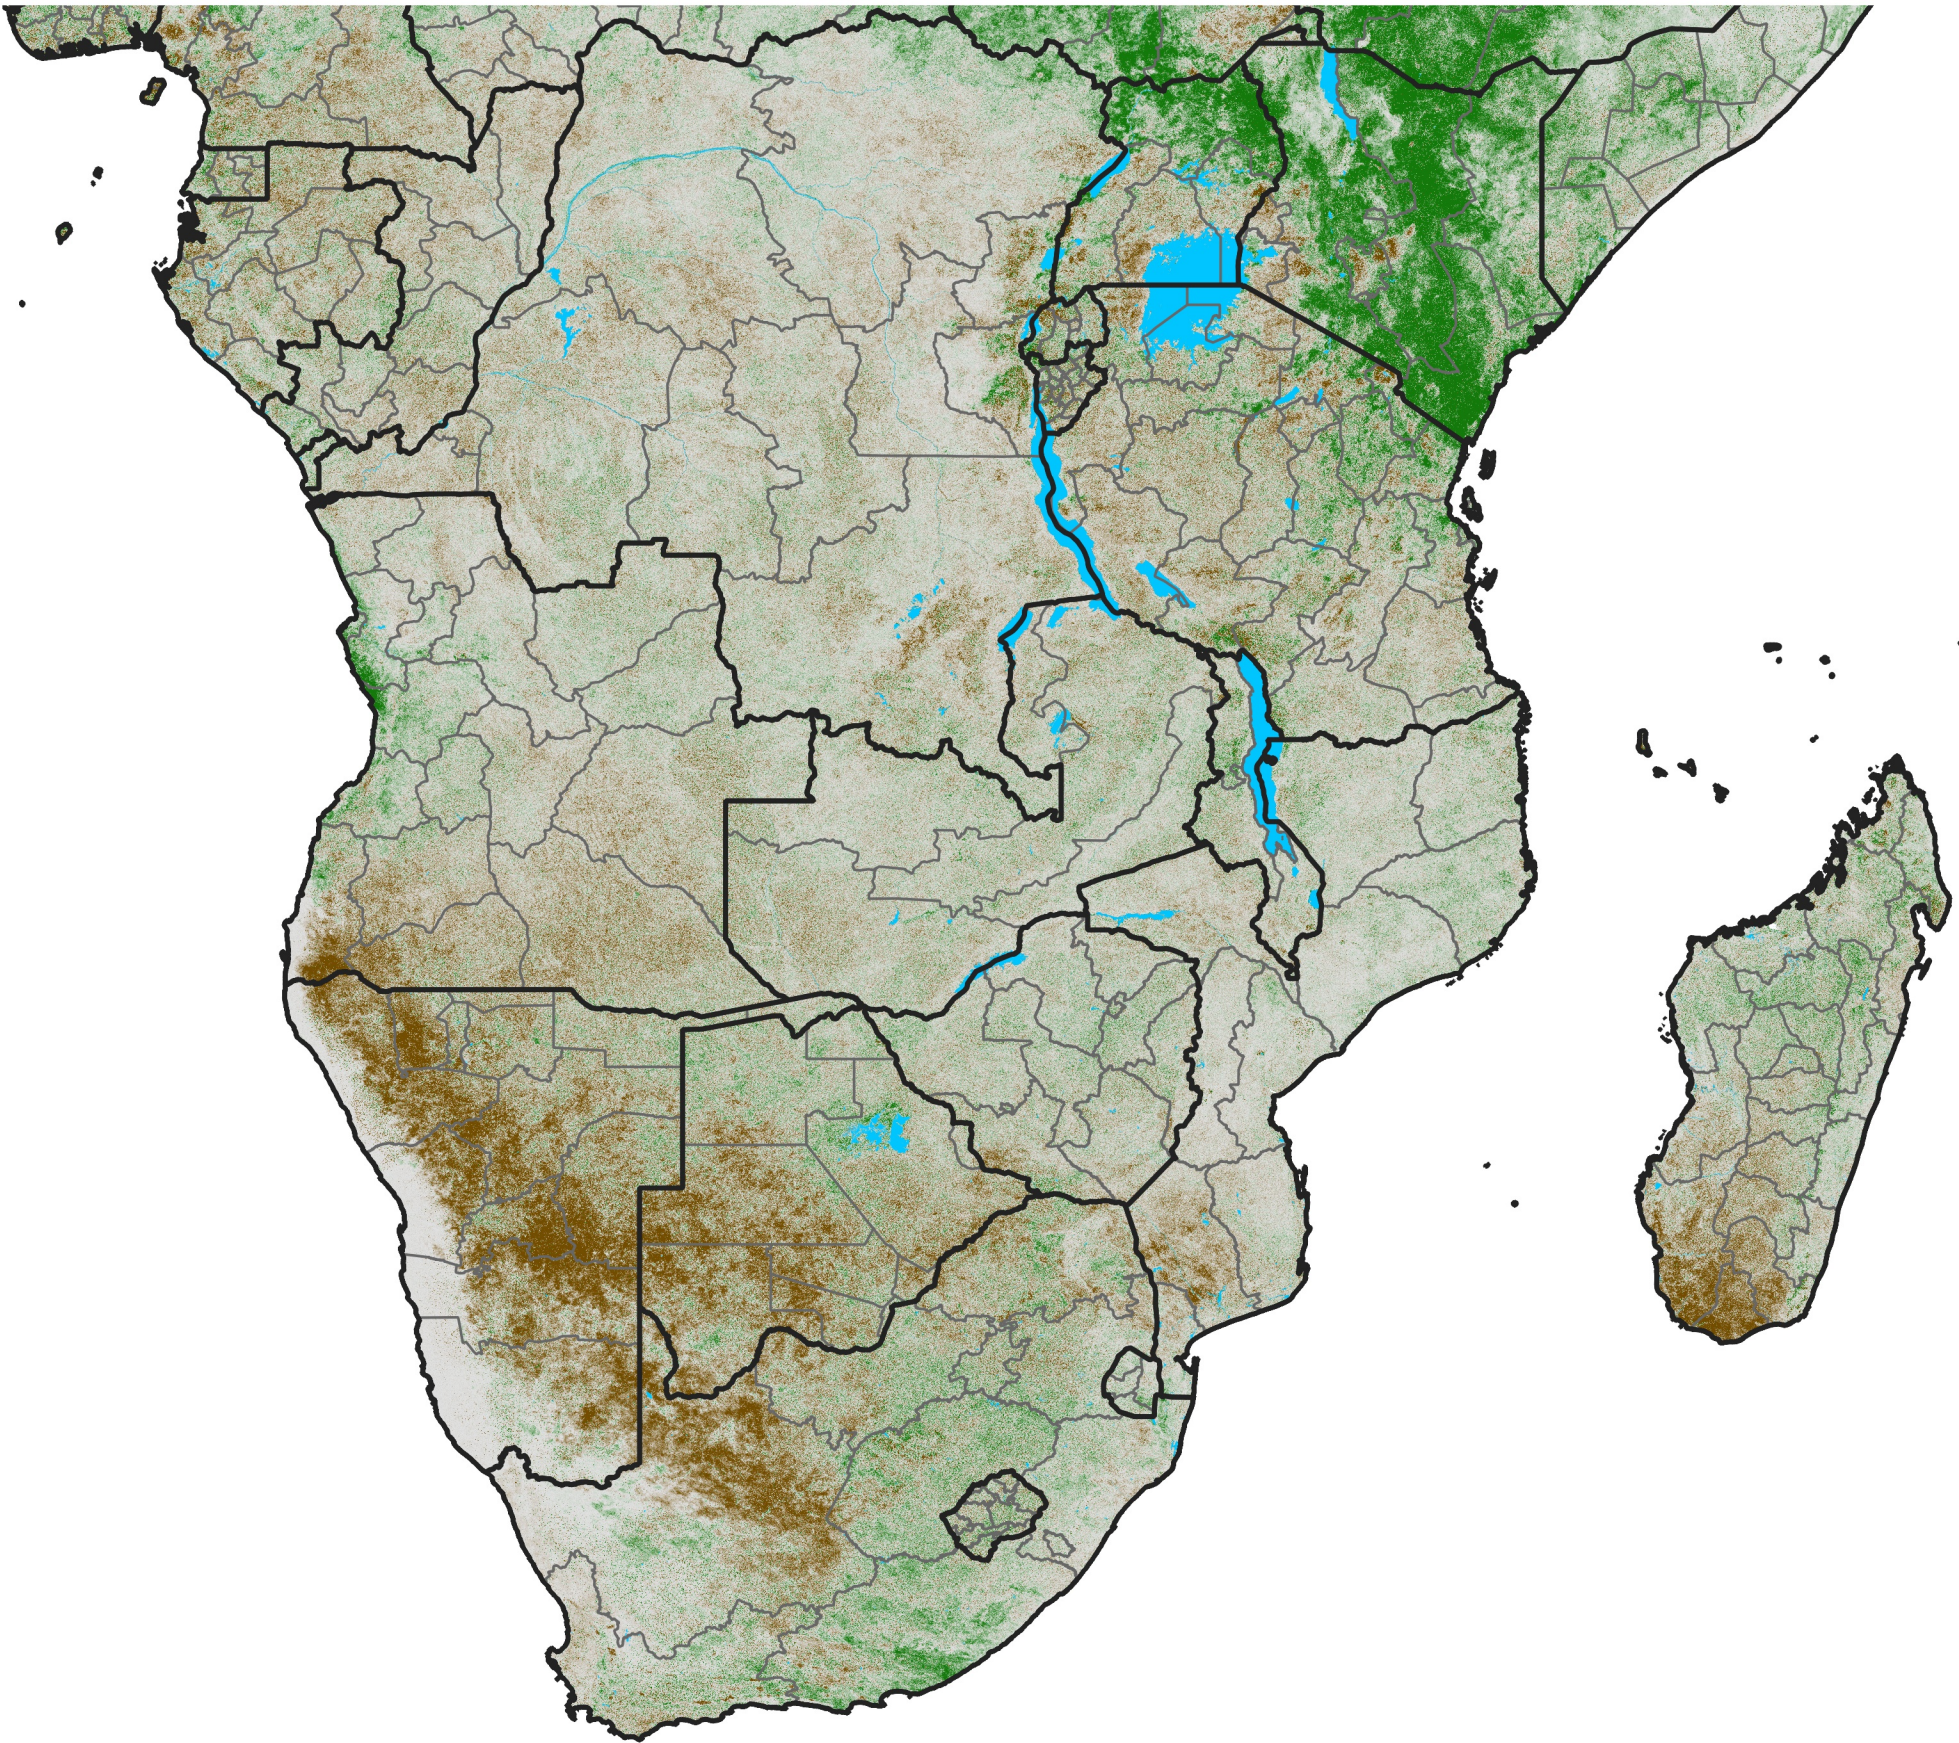

Southern Africa

NDVI Difference

2018 minus 2017

Period 09 / March 21 - 31, 2018

NDVI Difference

<math>< -0.3</math> -0.2 -0.1 -0.05 0.05 0.1 0.2 > 0.3

Negative

No Difference